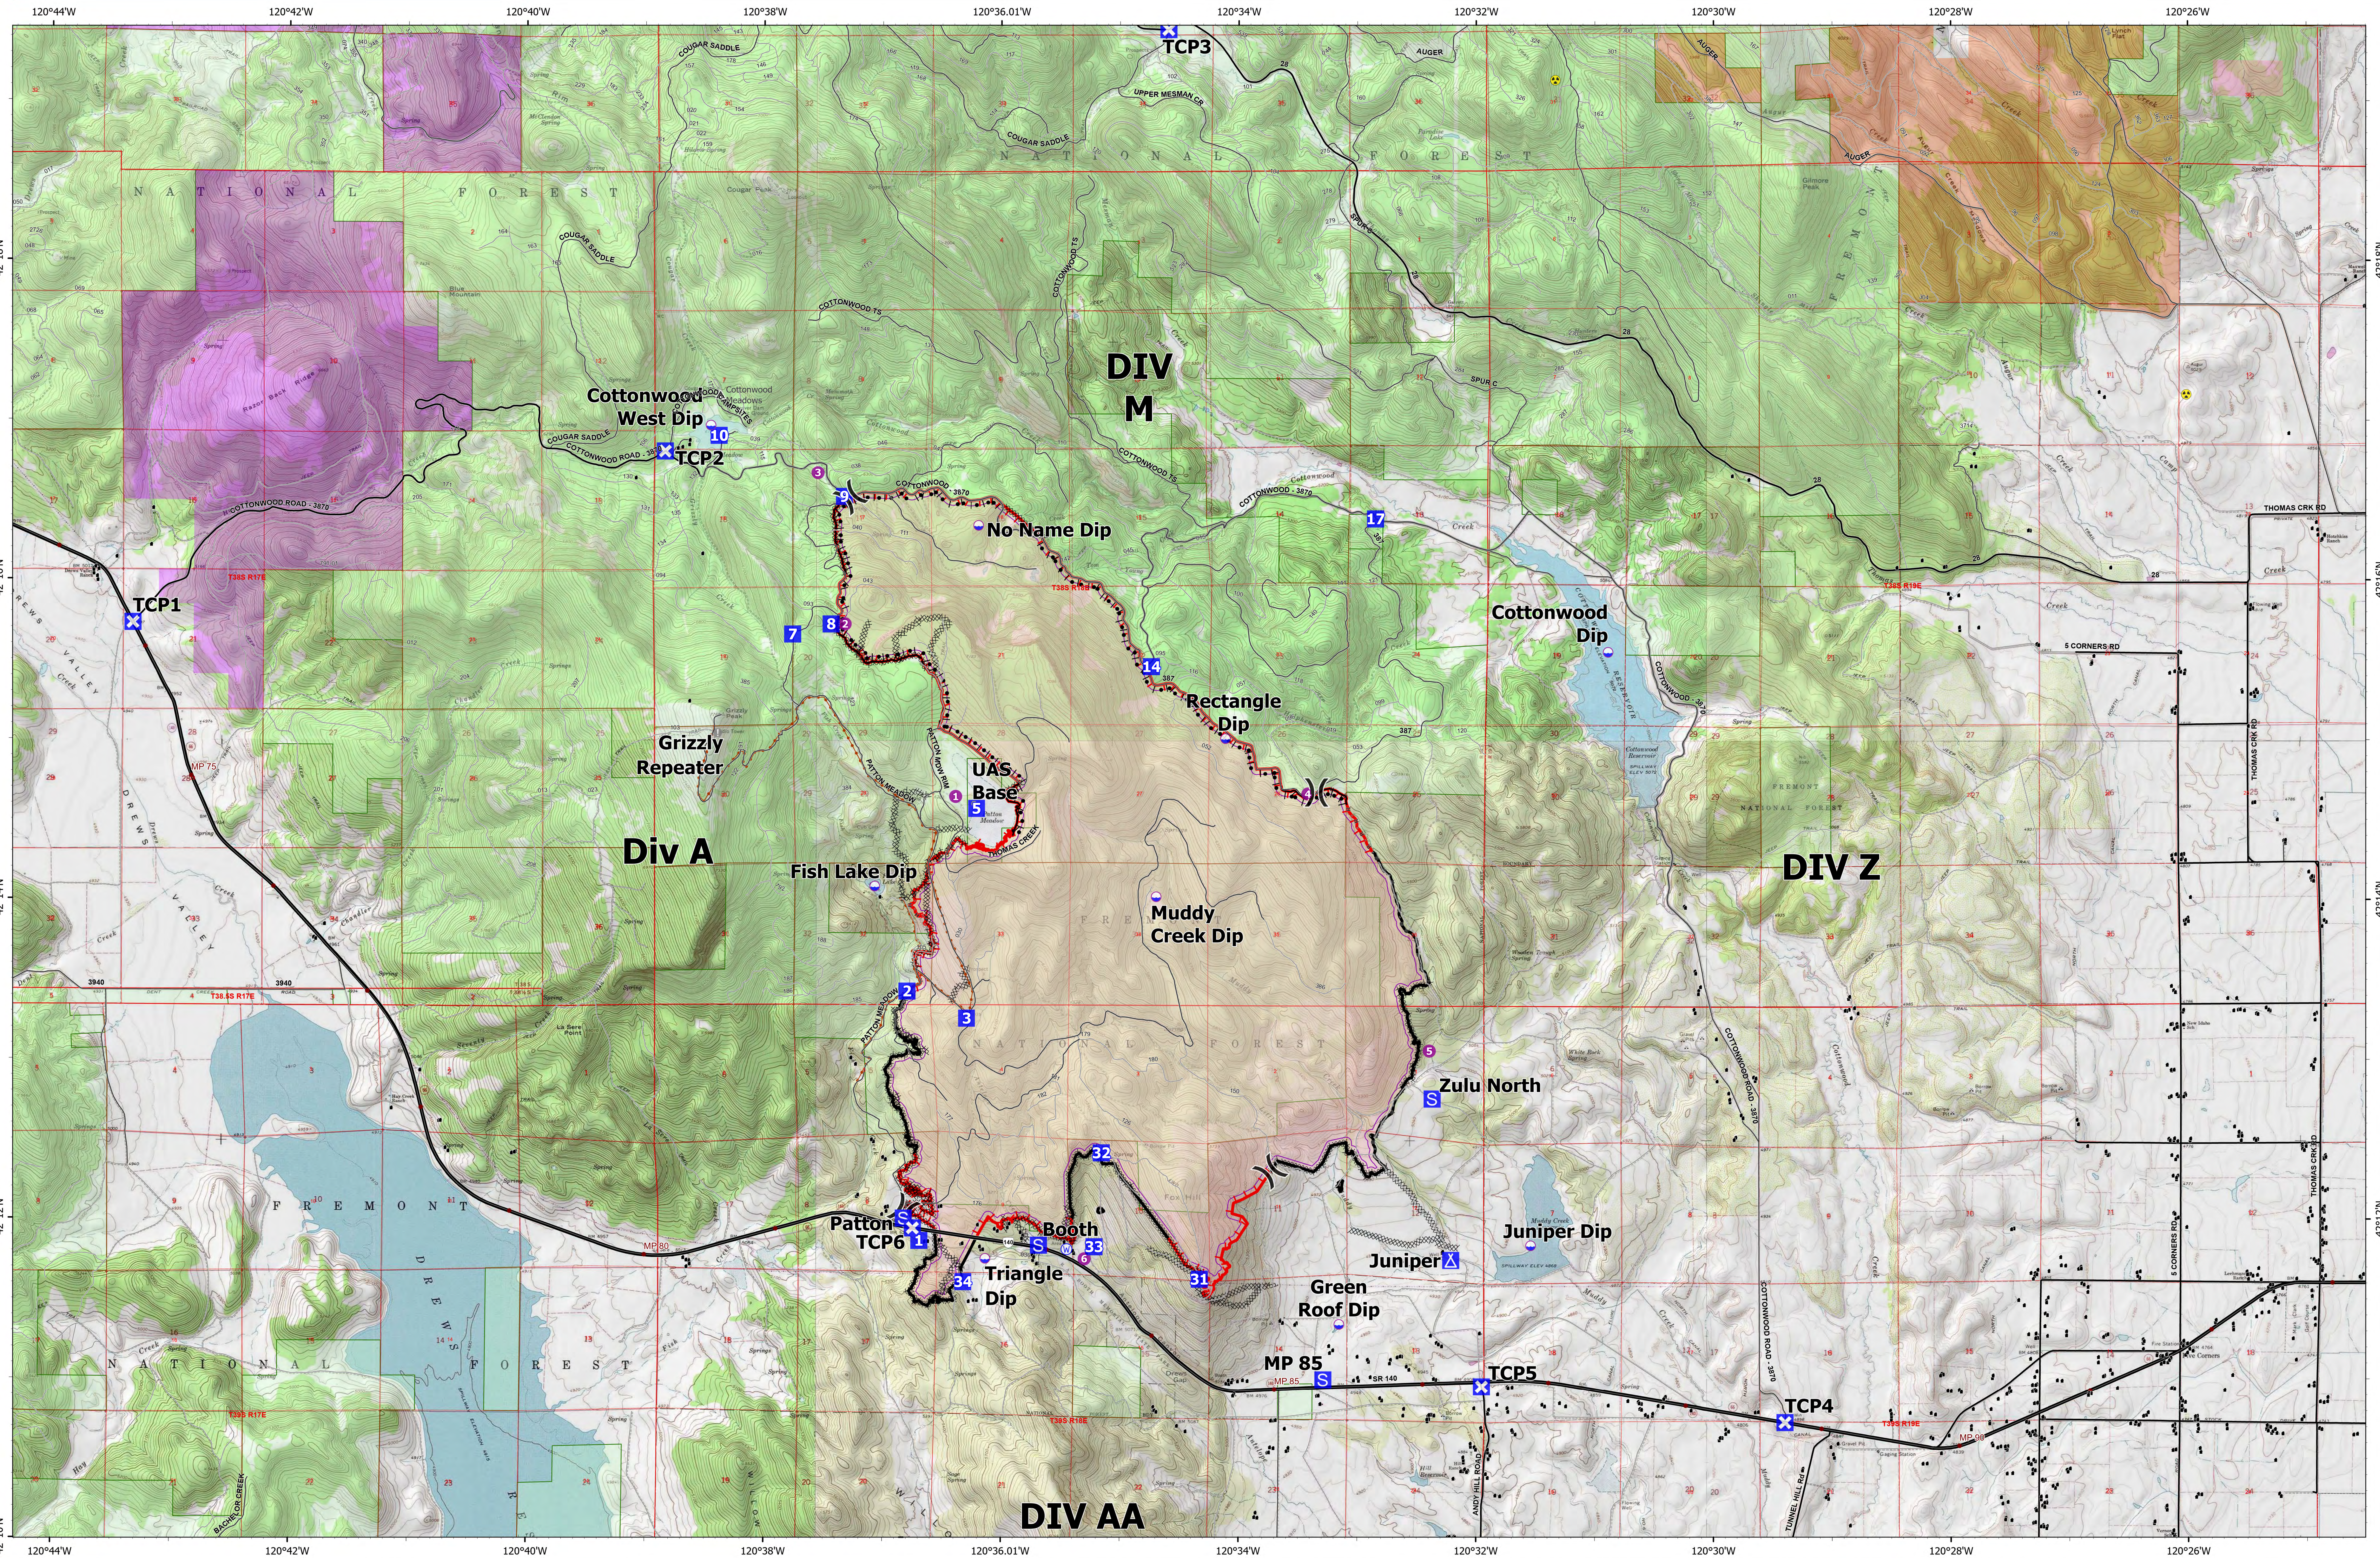

OPS Map

Patton Meadow

ORFWF210419

August 22, 2021
Day Shift

ODF Team 3 GIS
08/22/2021 07:57
Acres from IR & OSC

Fox Cpx: 8948 acres at 08/21/21 @ 07:30 hrs
Patton Meadow: 8,948 acres
Willow Valley: 824 acres

- Fire Area
- Completed Burnout
- Completed Dozer Line
- Completed Hand Line
- Completed Road as Line
- Fire Edge
- Contained Line
- Dip Site
- Value at Risk
- Division Break
- Drop Point
- Closure
- Camp
- Staging Area
- Helispot
- Other
- Hazard
- Water Source
- Structures
- Oregon Department of State Lands
- Oregon Parks and Recreation Department
- US Forest Service
- State Boundary
- Buried Transmission Line
- Collins Timber Company
- Green Diamond
- 300ft Mop Up Area