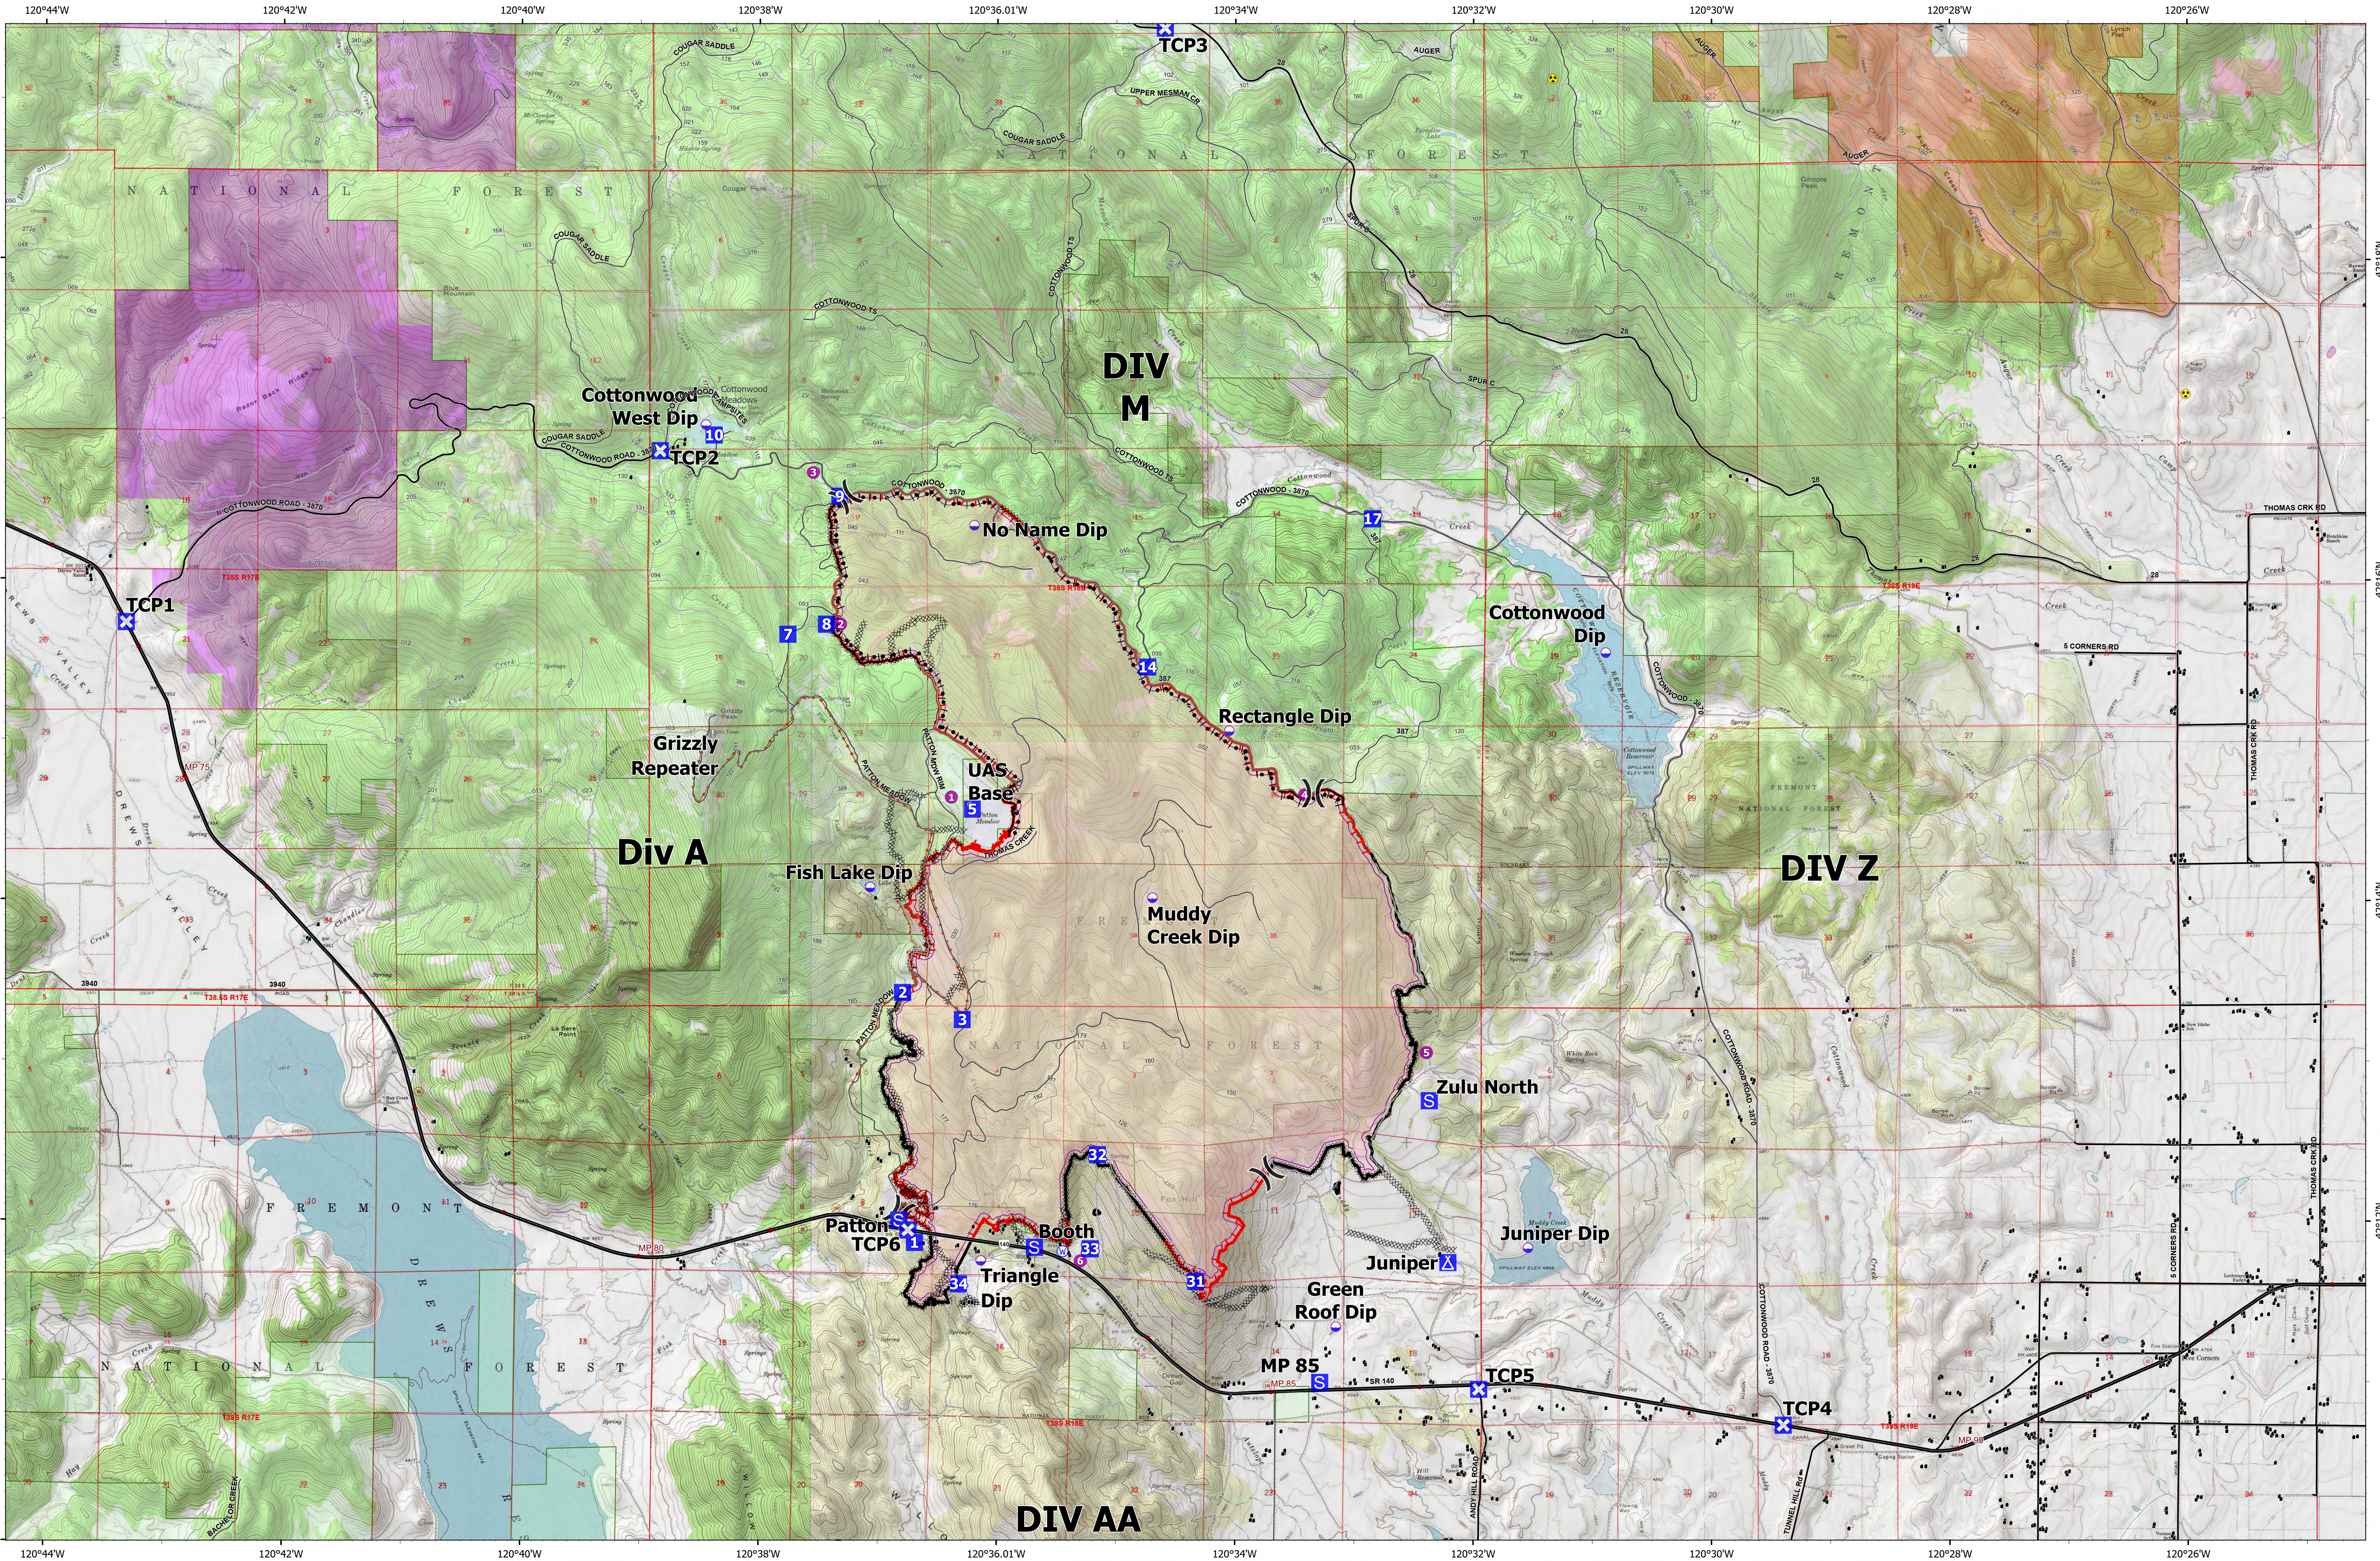

OPS Map

Patton Meadow

ORFWF210419

August 22, 2021
Night Shift

August 22, 2021 Night

ORFWF210419

Patton Meadow

OPS Map

ODF Team 3 GIS
08/22/2021 1403
Acres from IR & OSC

Fox Cpx: 9,771 acres at 08/21/21 @ 07:30 hrs
Patton Meadow: 8,947 acres
Willow Valley: 824 acres

- | | | | | |
|------------------------|----------------|---------------|--|------------------------|
| Fire Area | Contained Line | Camp | Structures | Collins Timber Company |
| Completed Burnout | Dip Site | Staging Area | Oregon Department of State Lands | Green Diamond |
| Completed Dozer Line | Helispot | Value at Risk | Oregon Parks and Recreation Department | 200ft Mop Up Area |
| Completed Hand Line | Division Break | Other | US Forest Service | |
| Completed Road as Line | Drop Point | Hazard | State Boundary | |
| Fire Edge | Closure | Water Source | Buried Transmission Line | |