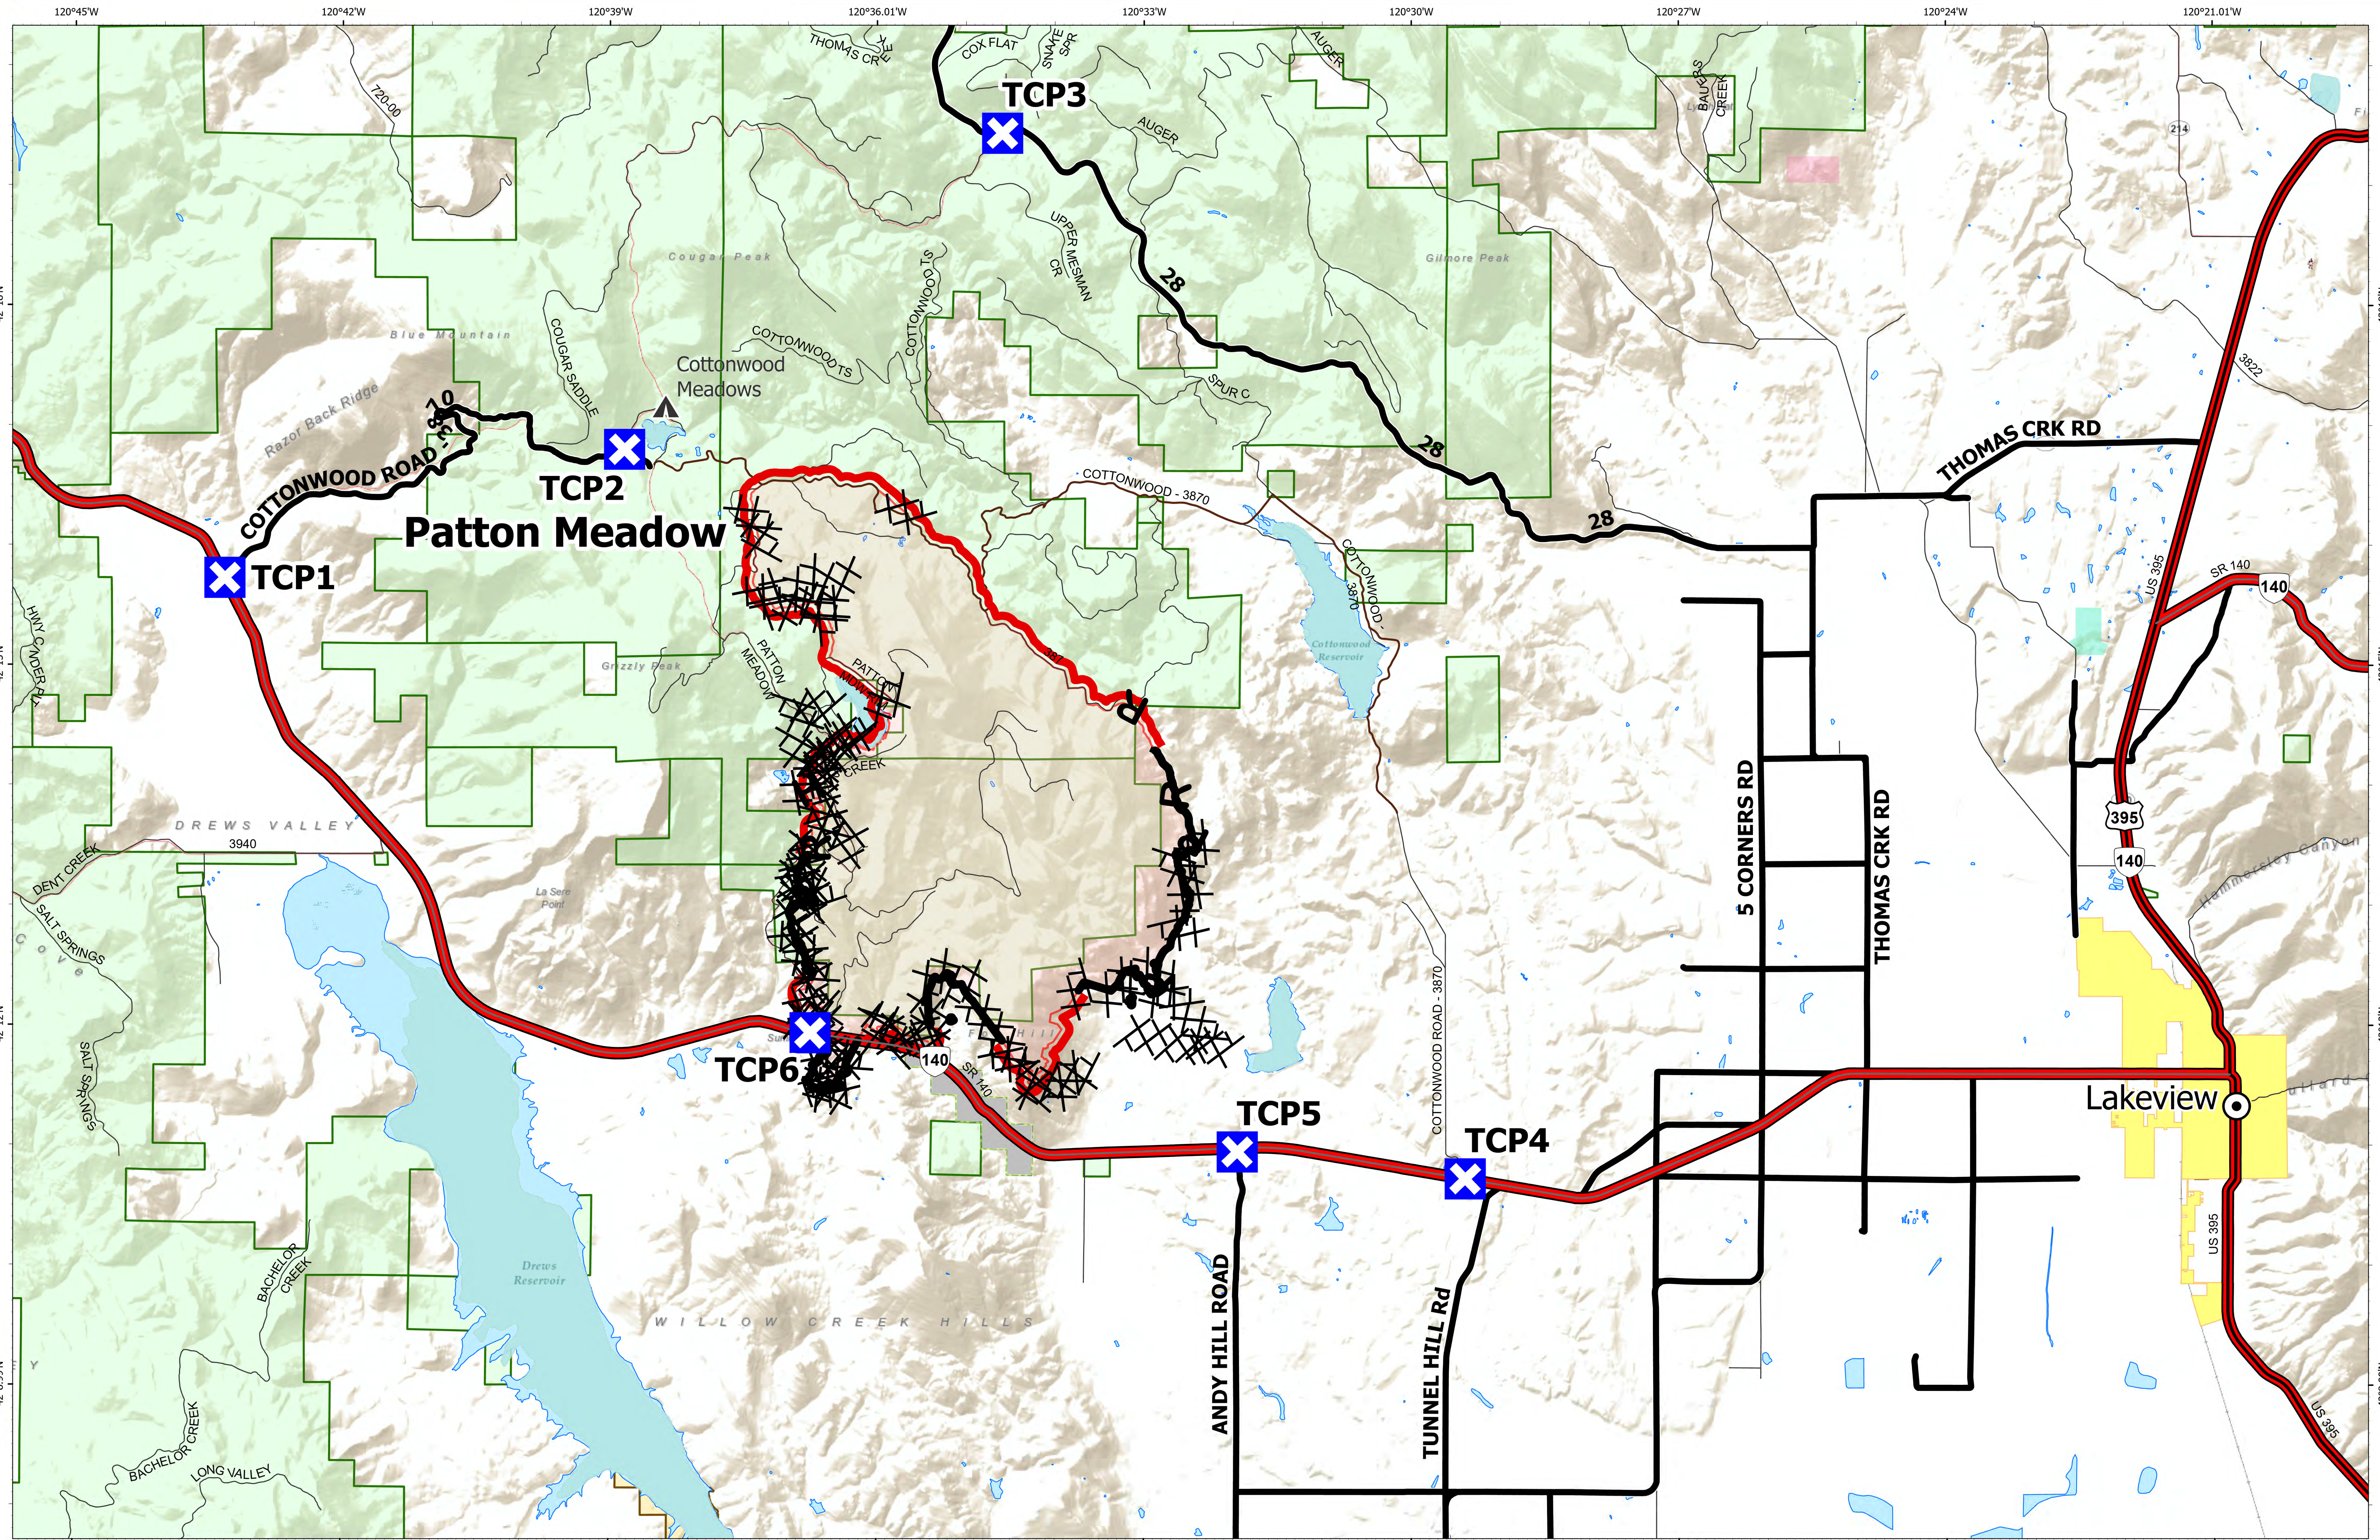

Information Map

Fox Complex

Patton Meadow Fire

August 22, 2021

August 22, 2021

Fox Complex

Information Map

08/22/2021 0837
Acres from IR & OSC
North American 1983 Datum, Lat/Long Grid

Fox Cpx: 8948 acres at 08/21/21 @ 07:30 hrs
Patton Meadow: 8,948 acres
Willow Valley: 824 acres

- | | | |
|------------------------|---------------------|--|
| Fire Area | Closure | Oregon Department of State Lands |
| Completed Dozer Line | Interstate; Highway | Oregon Parks and Recreation Department |
| Completed Hand Line | Paved | US Bureau of Land Management |
| Completed Road as Line | All weather | US Forest Service |
| Fire Edge | Mainline Rd | Other Federal Lands |
| Contained Line | State Boundary | |