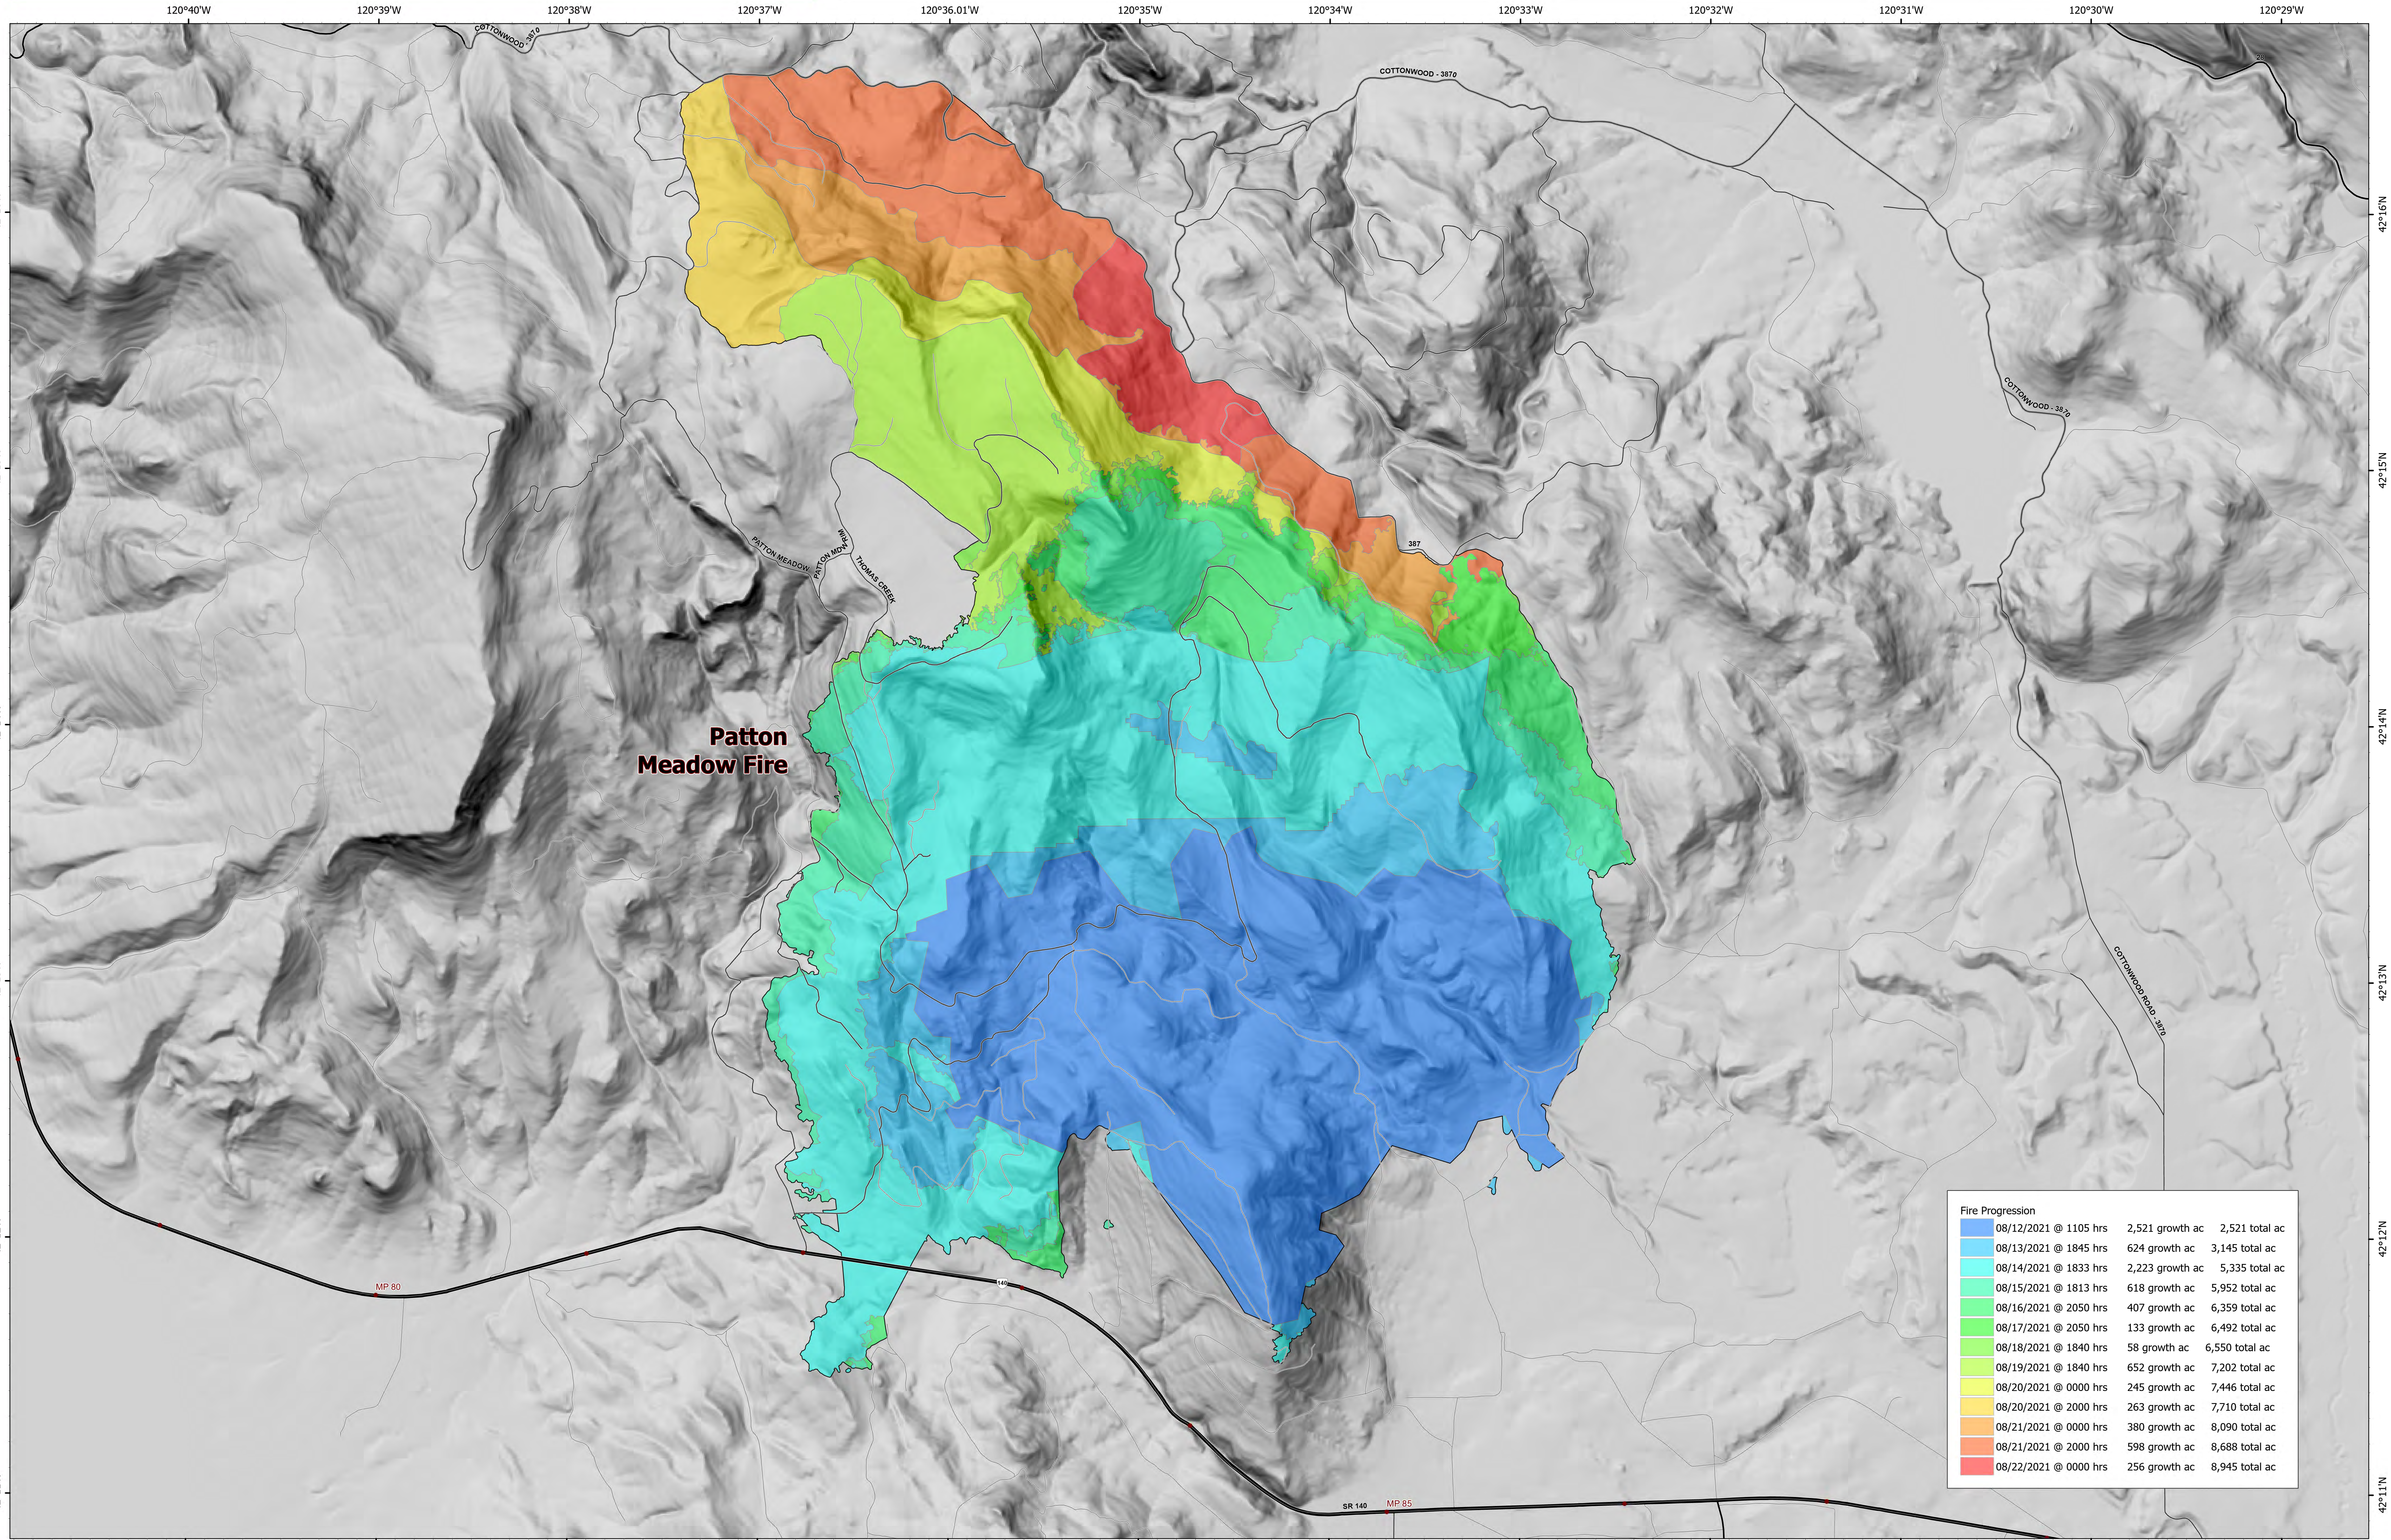

Progression Map

Patton Meadow ORFWF210419

August 22, 2021

Progression Patton Meadow ORFWF210419 August 22, 2021

Fire Progression		
08/12/2021 @ 1105 hrs	2,521 growth ac	2,521 total ac
08/13/2021 @ 1845 hrs	624 growth ac	3,145 total ac
08/14/2021 @ 1833 hrs	2,223 growth ac	5,335 total ac
08/15/2021 @ 1813 hrs	618 growth ac	5,952 total ac
08/16/2021 @ 2050 hrs	407 growth ac	6,359 total ac
08/17/2021 @ 2050 hrs	133 growth ac	6,492 total ac
08/18/2021 @ 1840 hrs	58 growth ac	6,550 total ac
08/19/2021 @ 1840 hrs	652 growth ac	7,202 total ac
08/20/2021 @ 0000 hrs	245 growth ac	7,446 total ac
08/20/2021 @ 2000 hrs	263 growth ac	7,710 total ac
08/21/2021 @ 0000 hrs	380 growth ac	8,090 total ac
08/21/2021 @ 2000 hrs	598 growth ac	8,688 total ac
08/22/2021 @ 0000 hrs	256 growth ac	8,945 total ac

ODF Team 3 GIS
08/22/2021 0832
Acres from IR & OSC

Fox Cpx: 8948 acres at 08/21/21 @ 07:30 hrs
Patton Meadow: 8,948 acres
Willow Valley: 824 acres

Use the camera on a mobile device