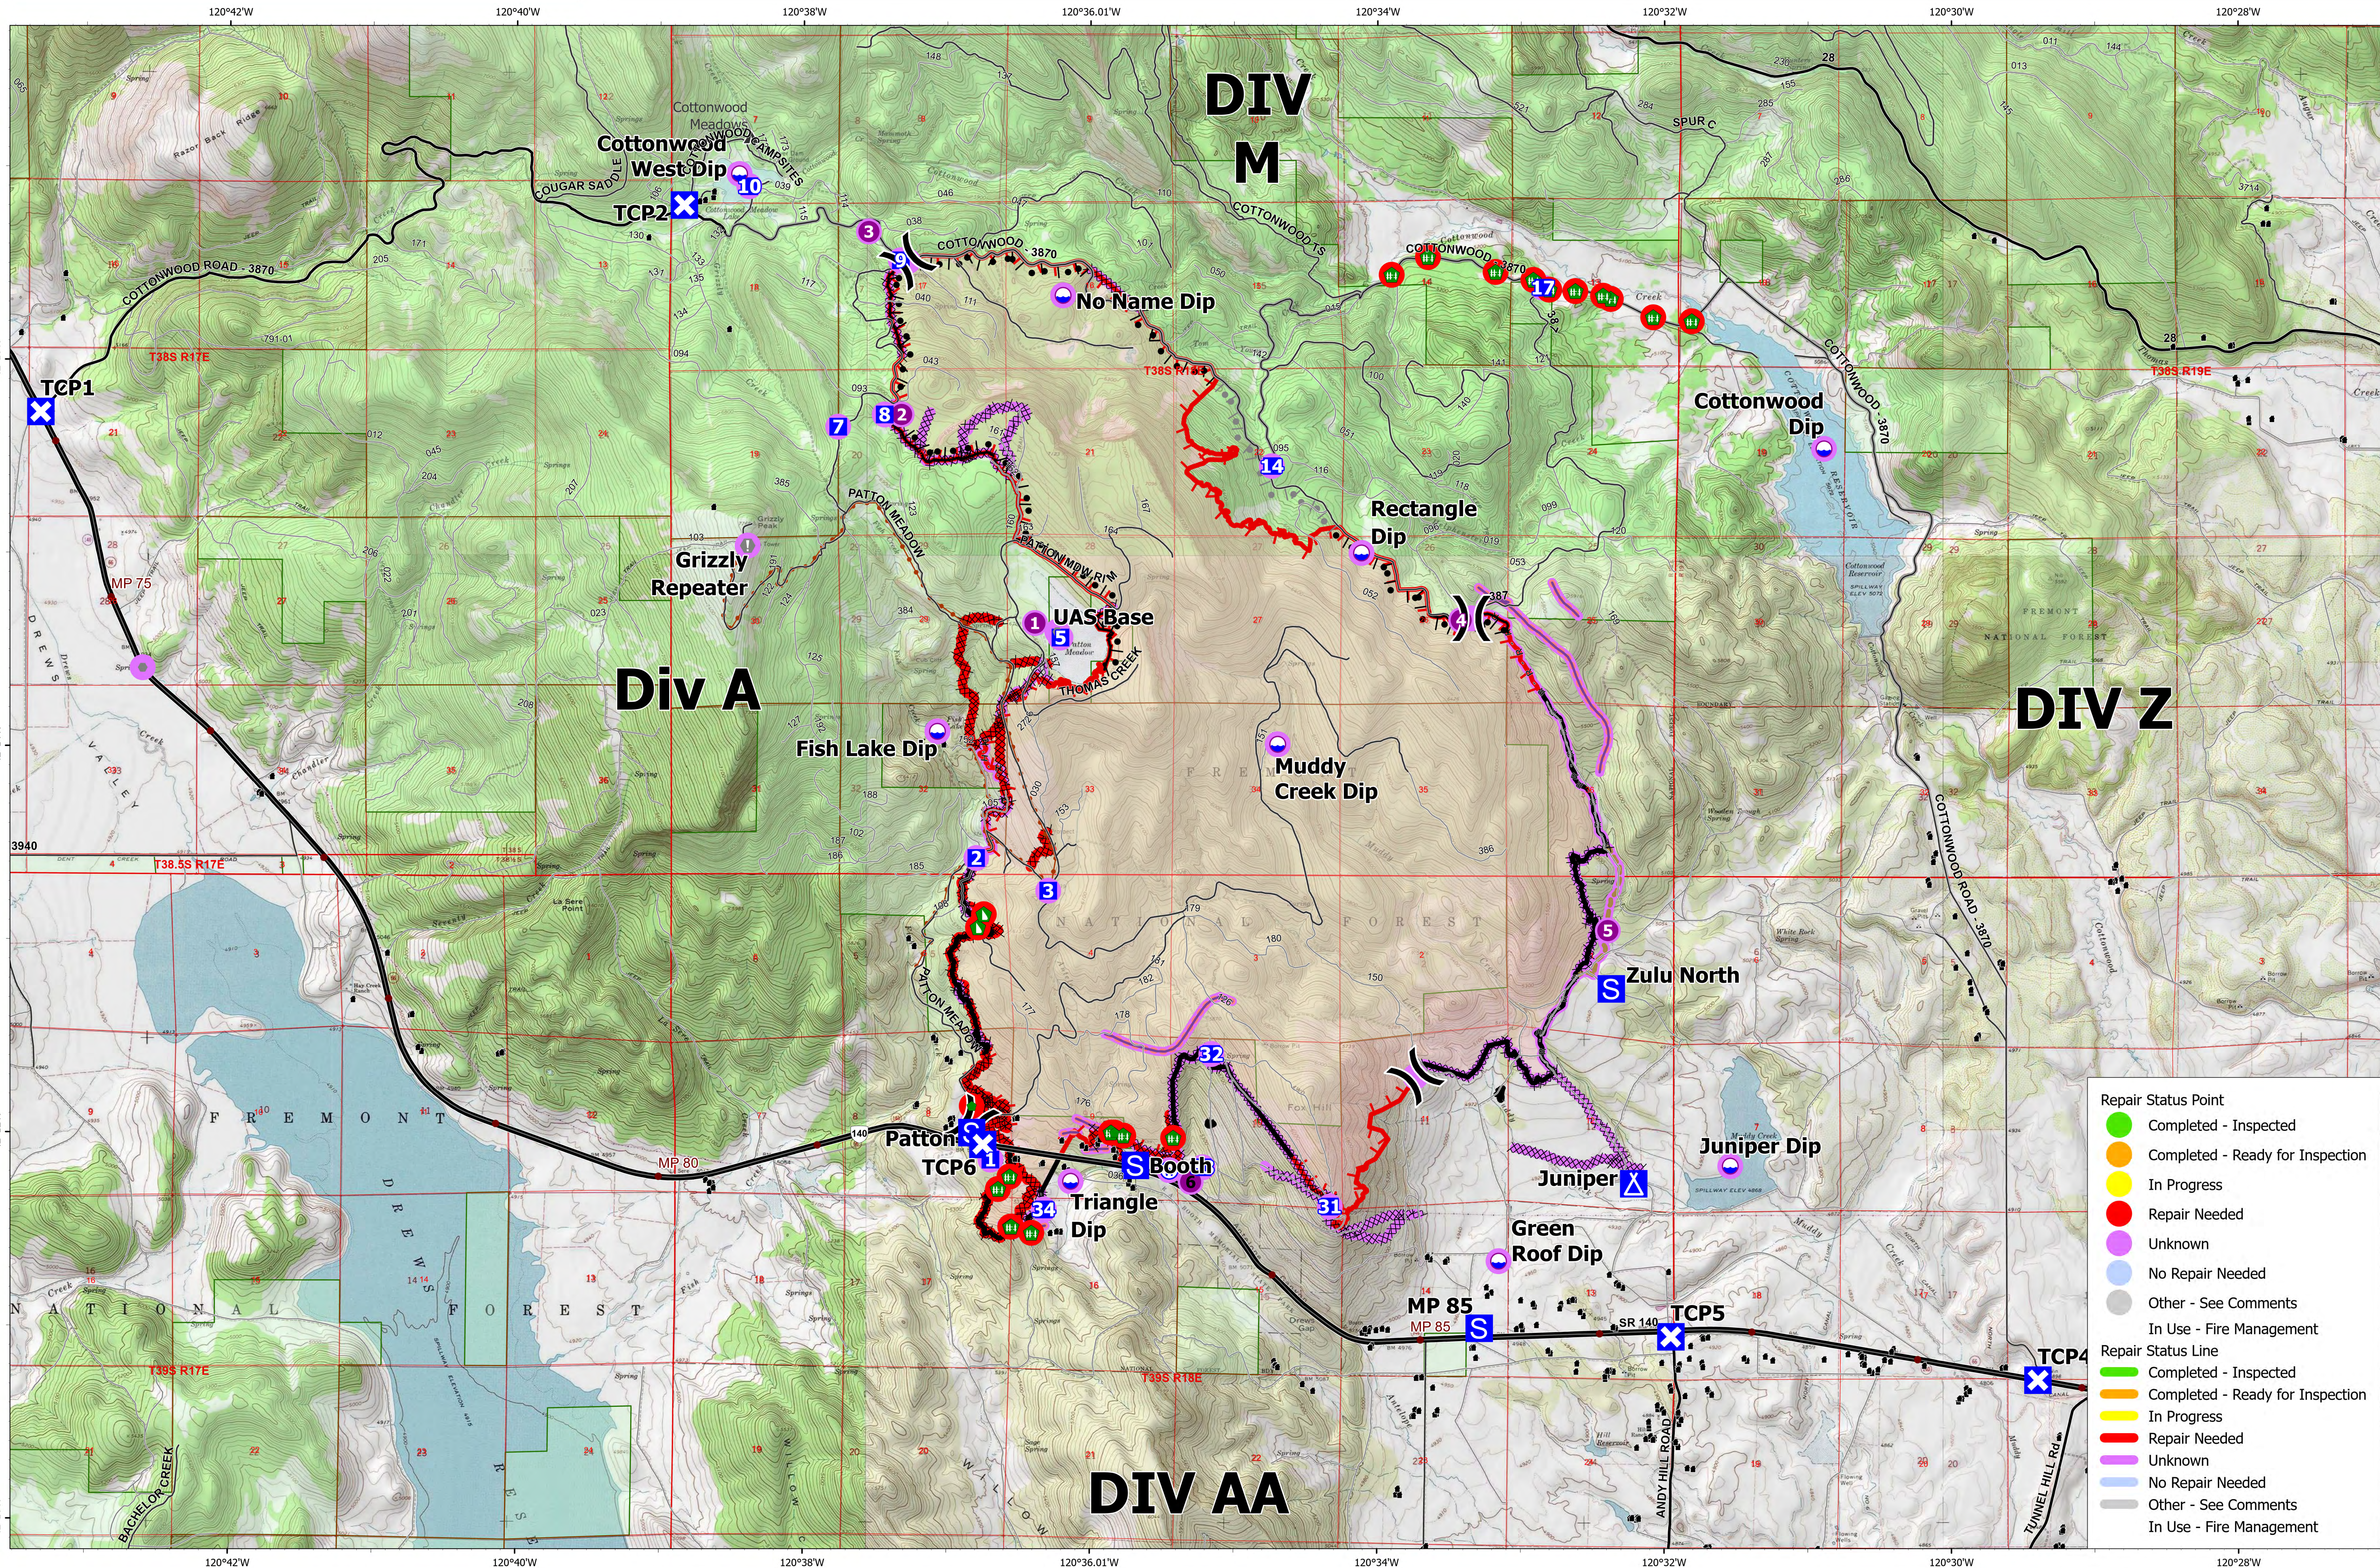

Repair Map

Patton Meadow

ORFWF210419

August 22, 2021

August 22, 2021

ORFWF210419

Patton Meadow

Repair Map

- Repair Status Point**
- Completed - Inspected
 - Completed - Ready for Inspection
 - In Progress
 - Repair Needed
 - Unknown
 - No Repair Needed
 - Other - See Comments
 - In Use - Fire Management
- Repair Status Line**
- Completed - Inspected
 - Completed - Ready for Inspection
 - In Progress
 - Repair Needed
 - Unknown
 - No Repair Needed
 - Other - See Comments
 - In Use - Fire Management

ODF Team 3 GIS
08/21/2021 2:22:6
Acres from IR

Fox Cpx: 8947 acres at 08/20/21 @ 20:20 hrs
Patton Meadow: 8,721 acres
Willow Valley: 824 acres

- Fire Area
- Completed Burnout
- Completed Dozer Line
- Completed Hand Line
- Completed Road as Line
- Planned Burnout
- Access or Improved Road
- Road Repair
- Retardant Drop
- Fire Edge
- Contained Line
- Dip Site
- Helispot
- Division Break
- Drop Point
- Closure
- Camp
- Staging Area
- Value at Risk
- Other
- Repair Point
- Fence - Cut/Damaged
- Dozer Push
- Water Source
- Structures
- Oregon Parks and Recreation Department
- US Forest Service
- State Boundary
- Buried Transmission Line