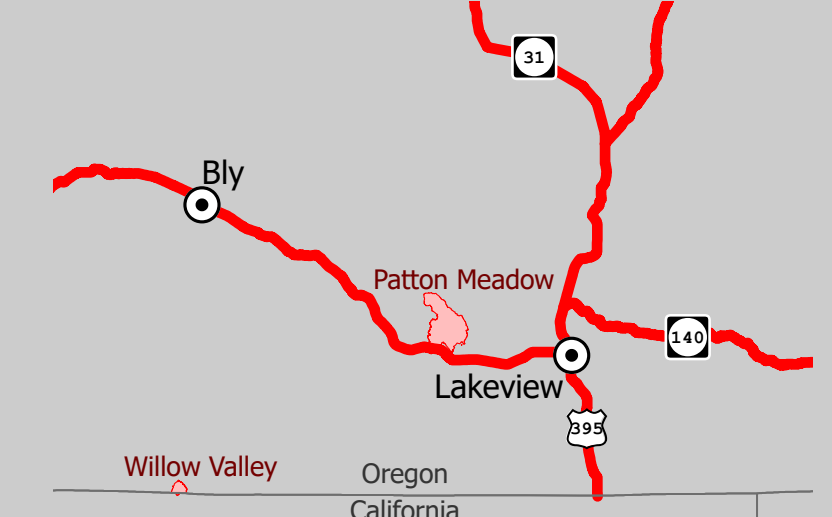

Briefing Map

Patton Meadow

ORFWF210419

August 22, 2021
Day Shift

ODF Team 3 GIS
08/22/2021 0801
Acres from IR & OSC
North American 1983 Datum, Lat/Long Grid

Fox Cpx: 8948 acres at 08/21/21 @ 07:30 hrs
Patton Meadow: 8,948 acres
Willow Valley: 824 acres

- Fire Area
- Fire Edge
- Completed Burnout
- Completed Dozer Line
- Completed Hand Line
- Completed Road as Line
- Contained Line
- Dip Site
- Helispot
-) Division Break
- Drop Point
- X Closure
- A Camp
- S Staging Area
- V Value at Risk
- Other
- ☠ Hazard
- W Water Source
- Structures
- Federal or State highway
- Paved
- Mainline Rd
- All weather
- State Boundary
- Buried Transmission Line

Use the camera on a mobile device