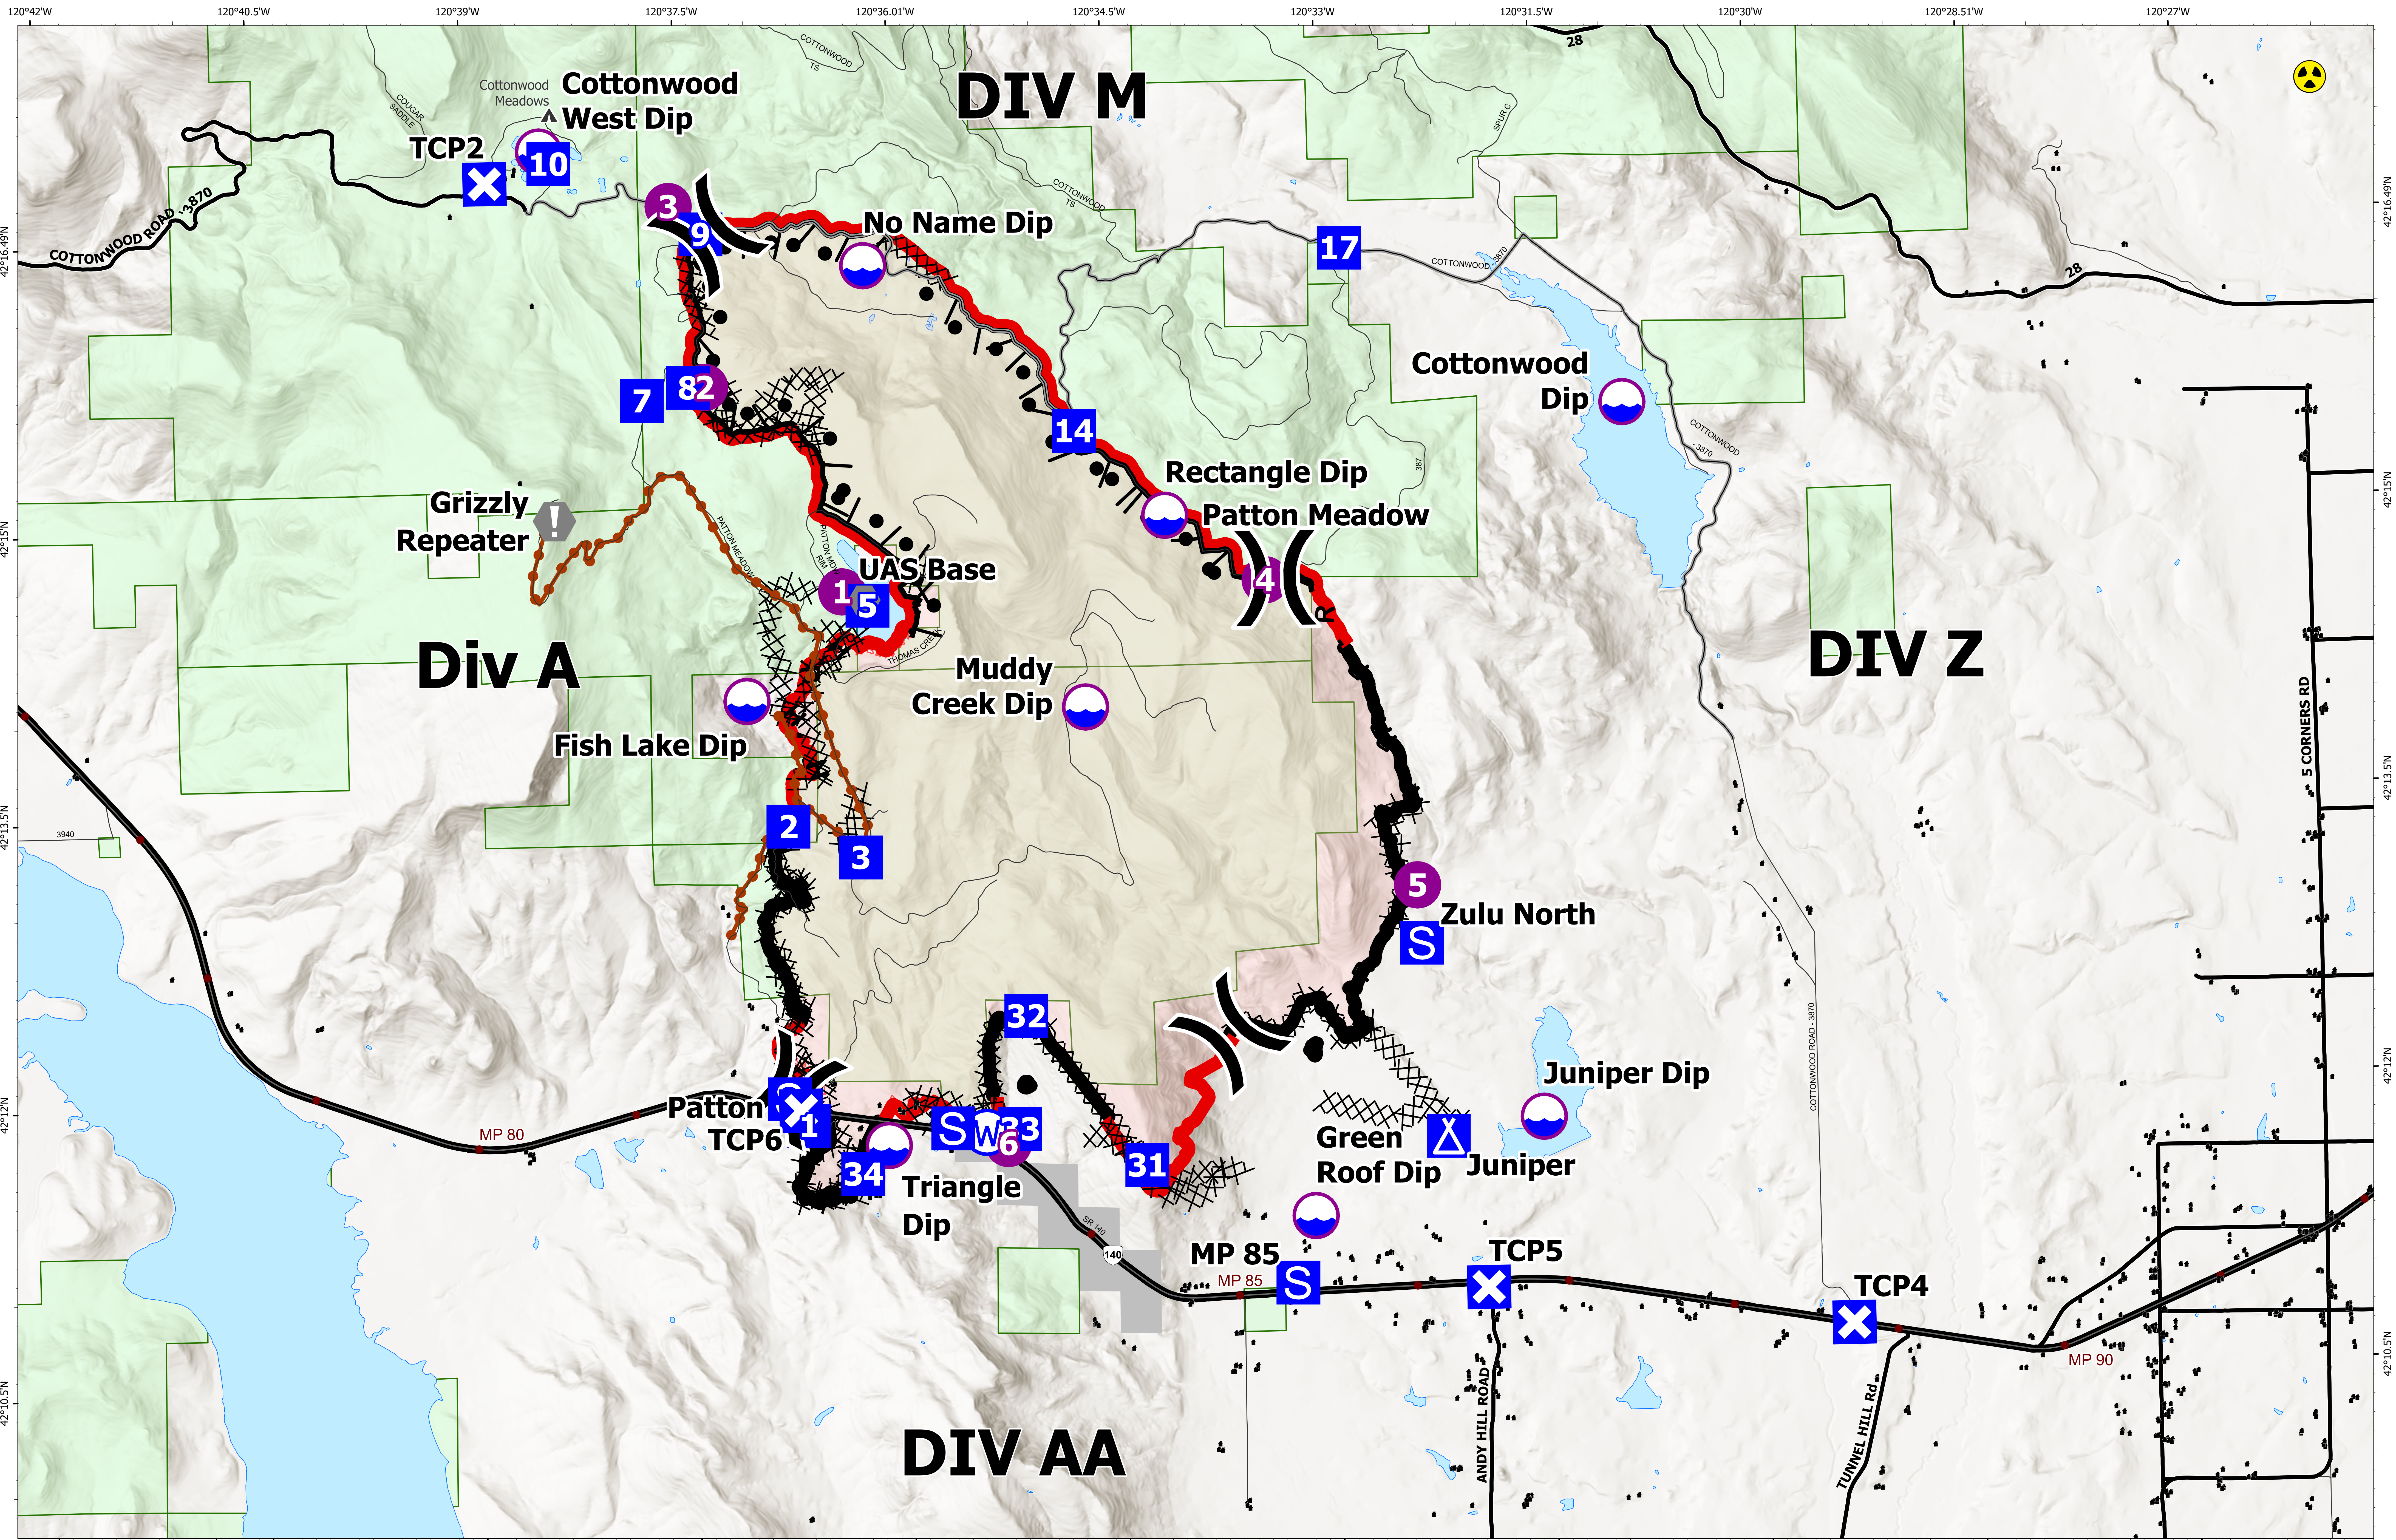

Briefing Map

Patton Meadow

ORFWF210419

August 22, 2021
Day Shift

ODF Team 3 GIS
08/22/2021 0801
Acres from IR & OSC
North American 1983 Datum, Lat/Long Grid

Fox Cpx: 8948 acres at 08/21/21 @ 07:30 hrs
Patton Meadow: 8,948 acres
Willow Valley: 824 acres

- Fire Area
- Fire Edge
- Completed Burnout
- Completed Dozer Line
- Completed Hand Line
- Completed Road as Line
- Contained Line
- Dip Site
- Helispot
-) Division Break
- Drop Point
- X Closure
- A Camp
- S Staging Area
- V Value at Risk
- Other
- ☠ Hazard
- W Water Source
- Structures
- Federal or State highway
- Paved
- Mainline Rd
- All weather
- State Boundary
- Buried Transmission Line

Use the camera on a mobile device