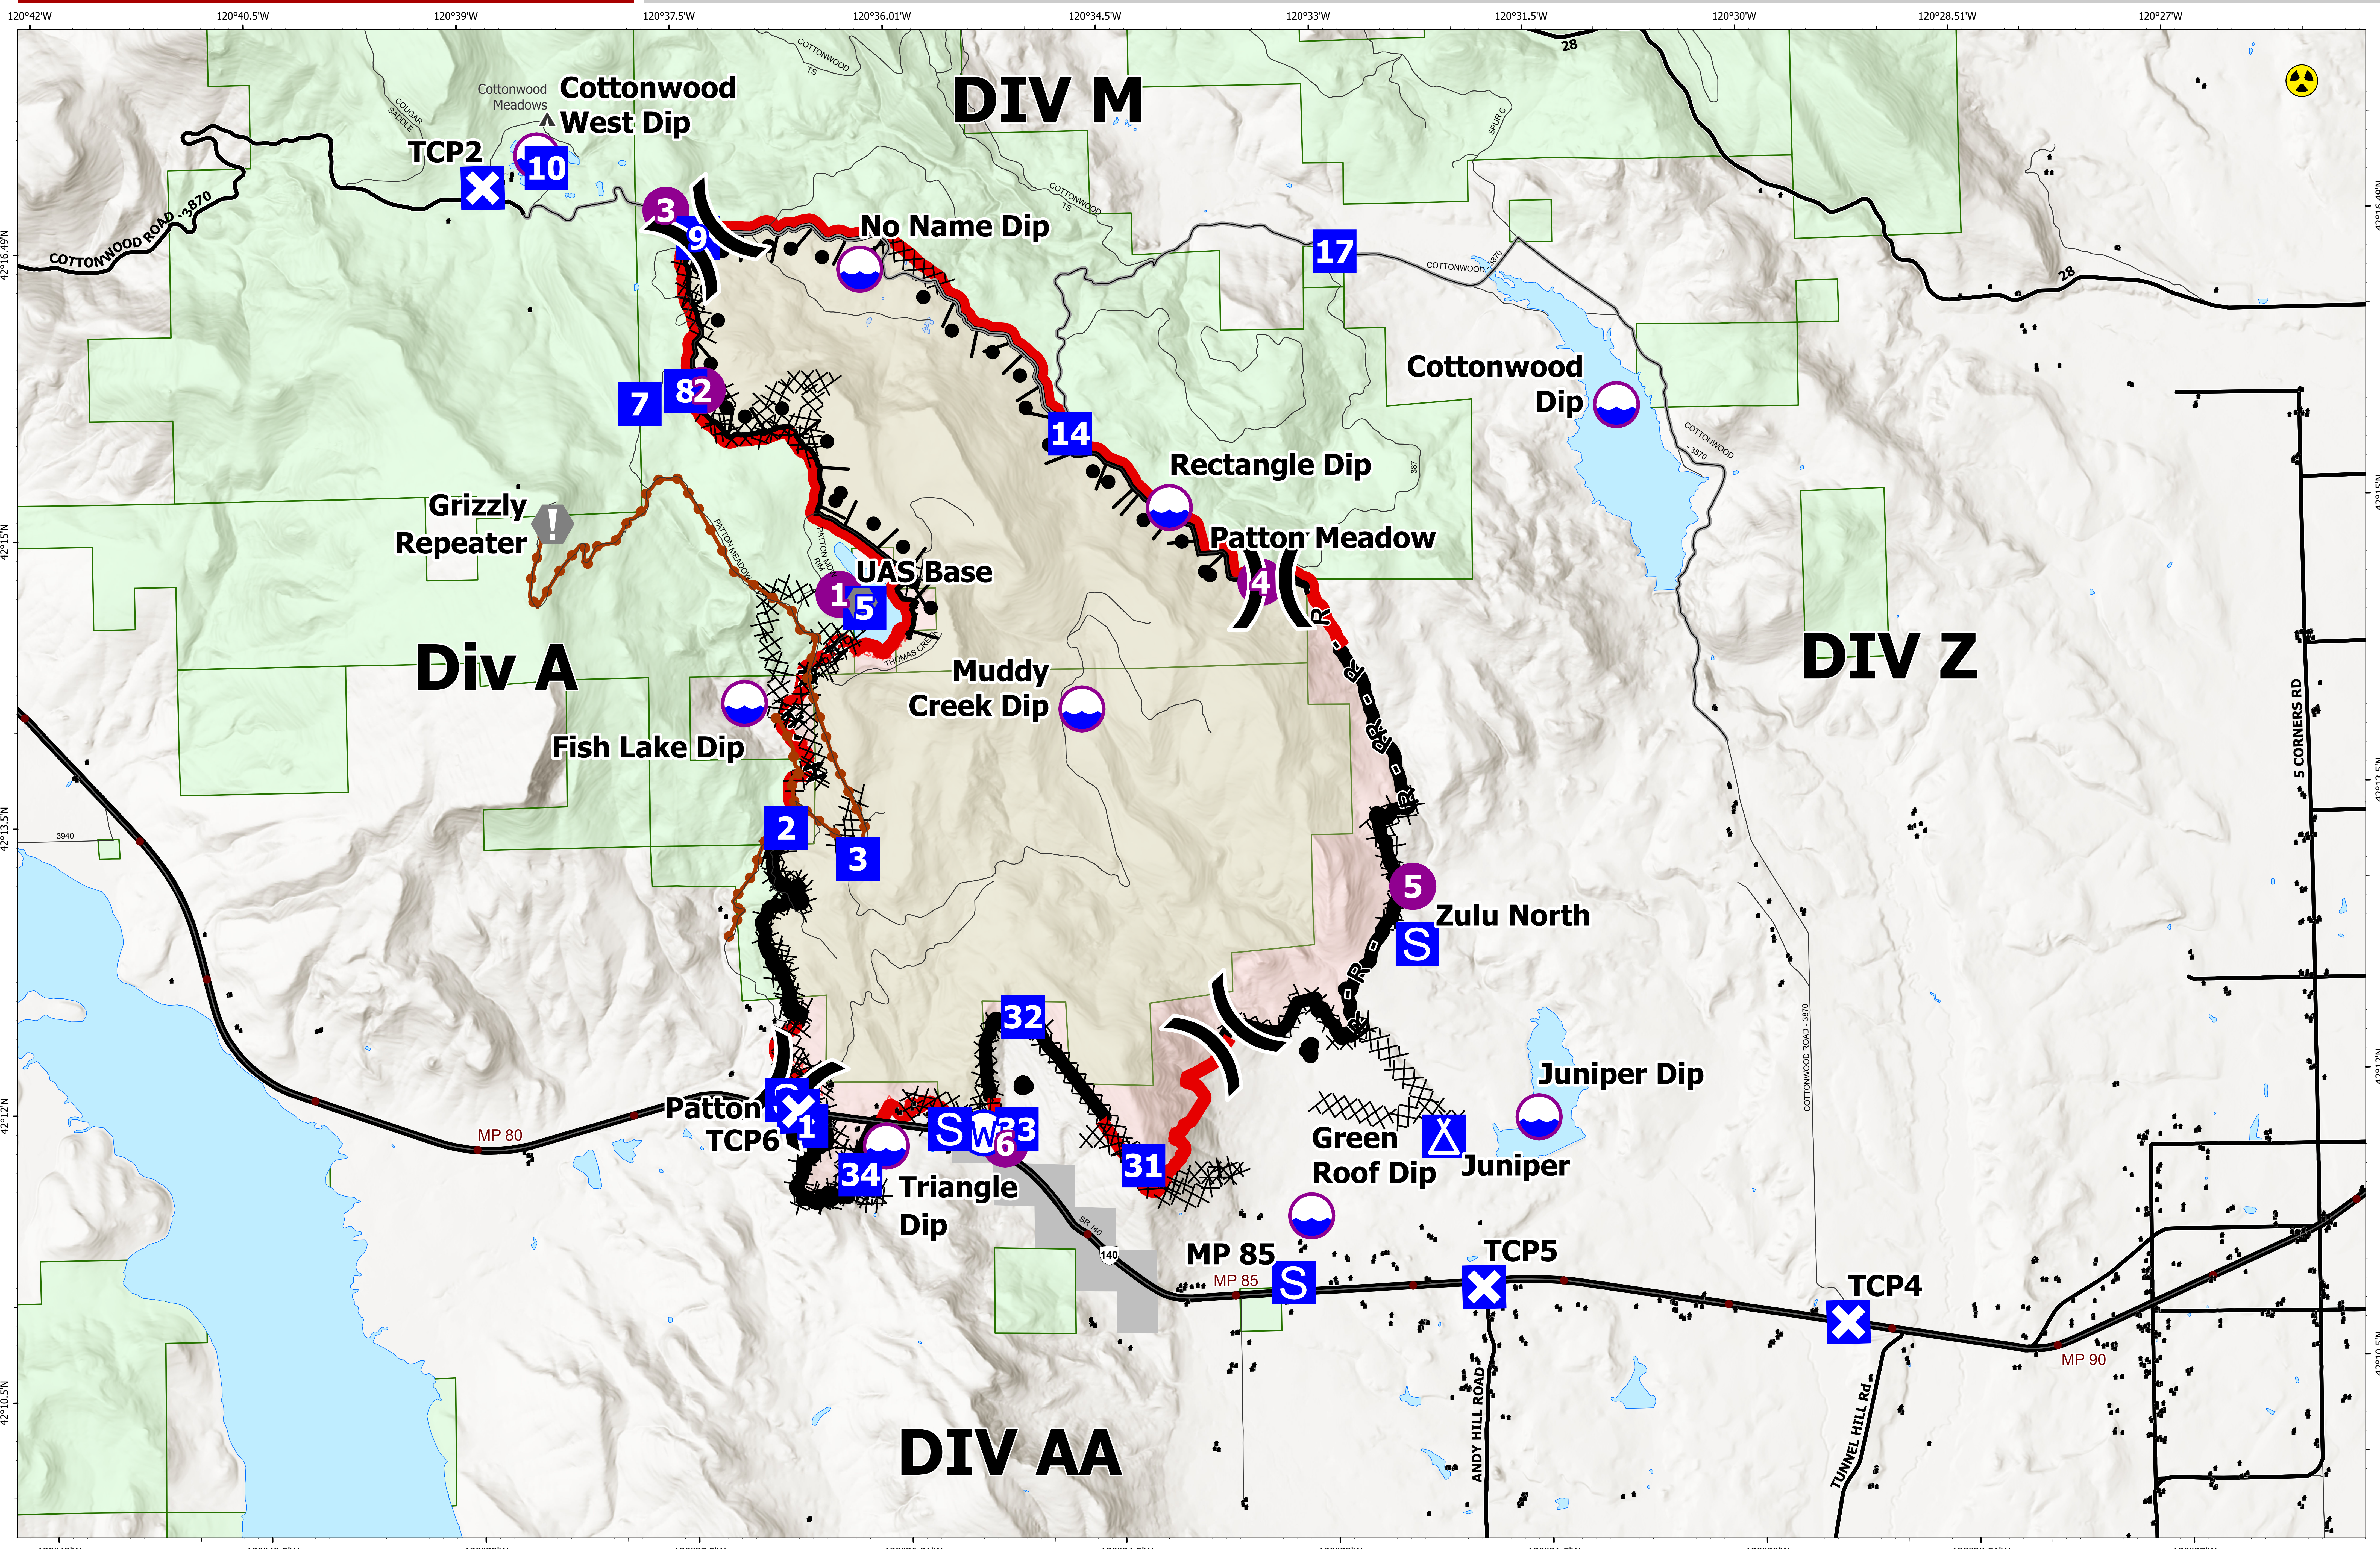

# Briefing Map

# Patton Meadow

ORFWF210419

August 22, 2021  
Night Shift

ODF Team 3 GIS  
08/22/2021 1416  
Acres from IR & OSC  
North American 1983 Datum, Lat/Long Grid

Fox Cpx: 9,771 acres at 08/21/21 @ 07:30 hrs  
Patton Meadow: 8,947 acres  
Willow Valley: 824 acres

- |                        |                |               |                          |
|------------------------|----------------|---------------|--------------------------|
| Fire Area              | Fire Edge      | Drop Point    | Hazard                   |
| Completed Burnout      | Contained Line | Closure       | Water Source             |
| Completed Dozer Line   | Dip Site       | Camp          | Structures               |
| Completed Hand Line    | Helispot       | Staging Area  | Federal or State highway |
| Completed Road as Line | Division Break | Value at Risk | Buried Transmission Line |

Use the camera on a mobile device