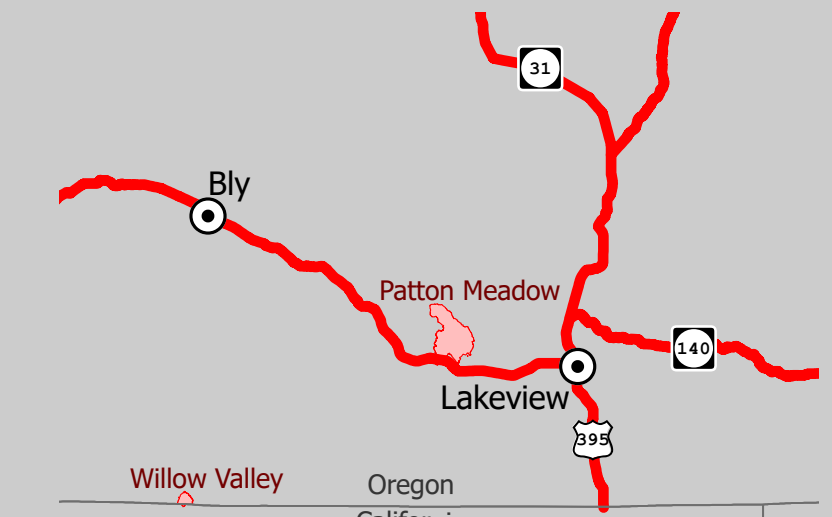

# ORFWF210419

August 22, 2021  
Night Shift

ODF Team 3 GIS  
08/22/2021 1405  
Acres from IR & OSC

Fox Cpx: 9,771 acres at 08/21/21 @ 07:30 hrs  
Patton Meadow: 8,947 acres  
Willow Valley: 824 acres

- |                        |                |               |  |                        |
|------------------------|----------------|---------------|--|------------------------|
| Fire Area              | Contained Line | Camp          | Structures                             | Collins Timber Company |
| Completed Burnout      | Dip Site       | Staging Area  | Oregon Department of State Lands       | Green Diamond          |
| Completed Dozer Line   | Helispot       | Value at Risk | Oregon Parks and Recreation Department | 200ft Mop Up Area      |
| Completed Hand Line    | Division Break | Other         | US Forest Service                      |                        |
| Completed Road as Line | Drop Point     | Hazard        | State Boundary                         |                        |
| Fire Edge              | Closure        | Water Source  | Buried Transmission Line               |                        |