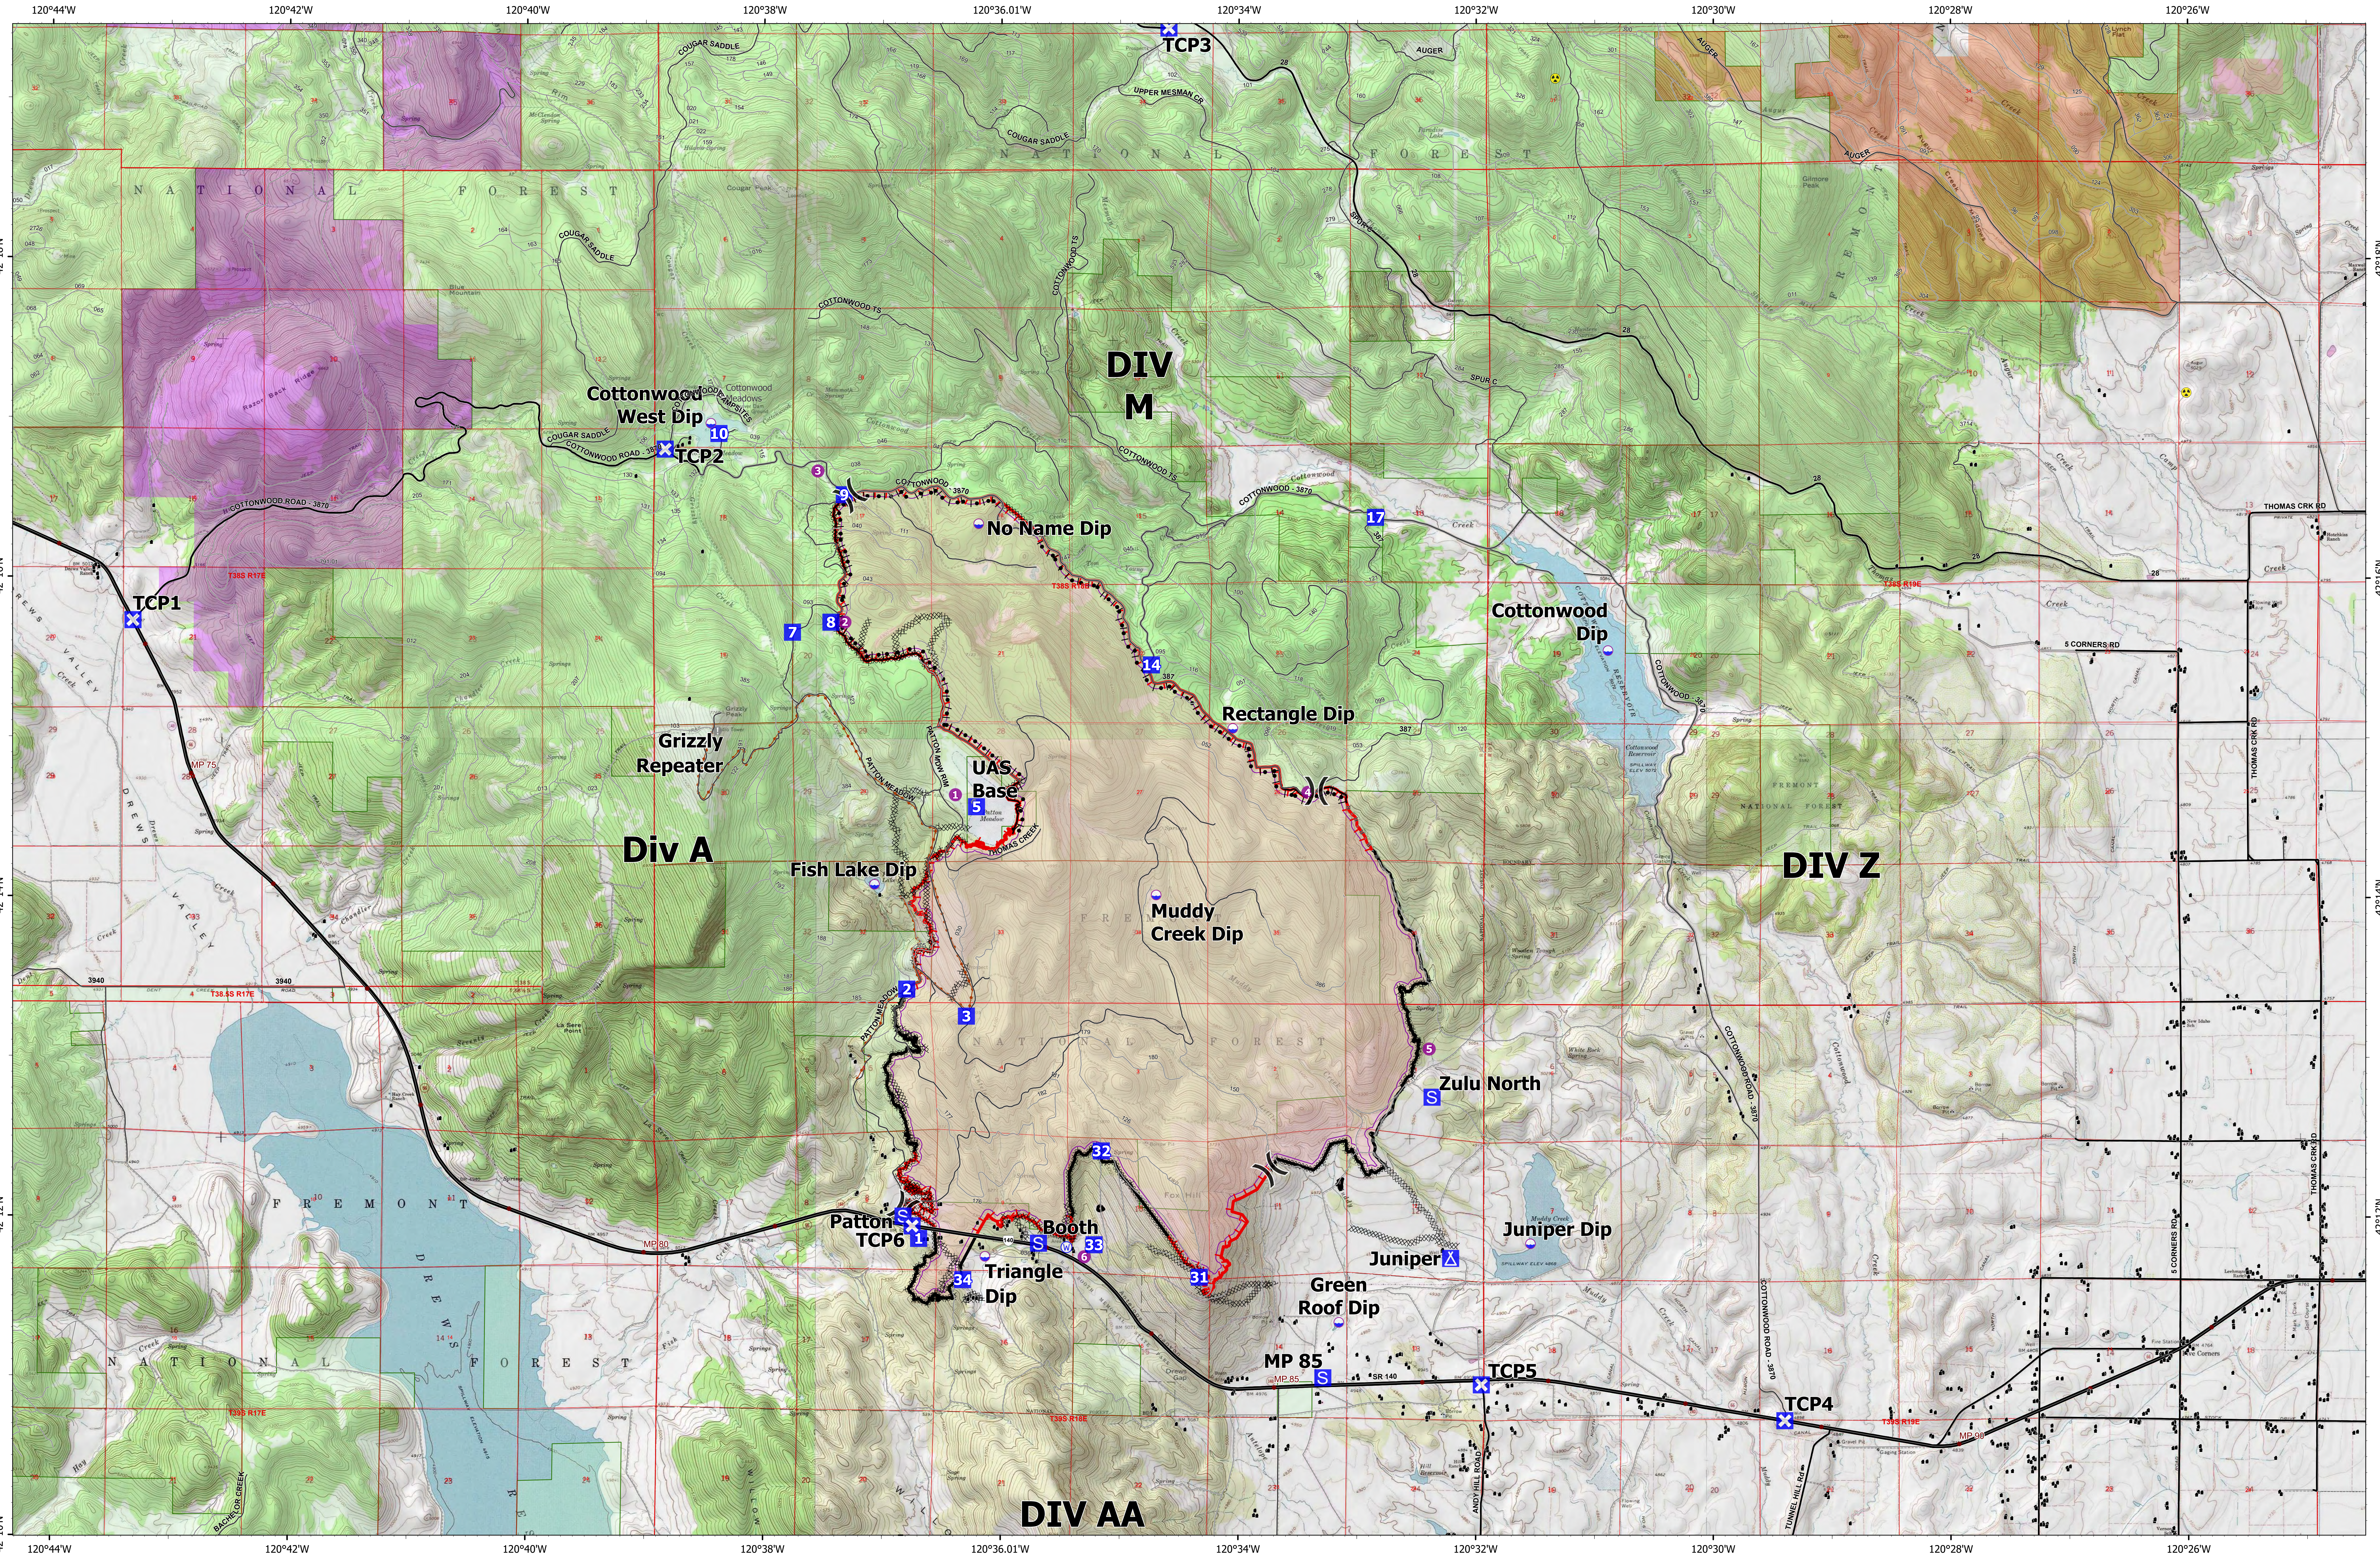

# OPS Map

# Patton Meadow

# ORFWF210419

August 22, 2021  
Night Shift

ODF Team 3 GIS  
08/22/2021 1405  
Acres from IR & OSC

Fox Cpx: 9,771 acres at 08/21/21 @ 07:30 hrs  
Patton Meadow: 8,947 acres  
Willow Valley: 824 acres

- |                        |                |               |  |                        |
|------------------------|----------------|---------------|--|------------------------|
| Fire Area              | Contained Line | Camp          | Structures                             | Collins Timber Company |
| Completed Burnout      | Dip Site       | Staging Area  | Oregon Department of State Lands       | Green Diamond          |
| Completed Dozer Line   | Helispot       | Value at Risk | Oregon Parks and Recreation Department | 200ft Mop Up Area      |
| Completed Hand Line    | Division Break | Other         | US Forest Service                      |                        |
| Completed Road as Line | Drop Point     | Hazard        | State Boundary                         |                        |
| Fire Edge              | Closure        | Water Source  | Buried Transmission Line               |                        |

Use the camera on a mobile device