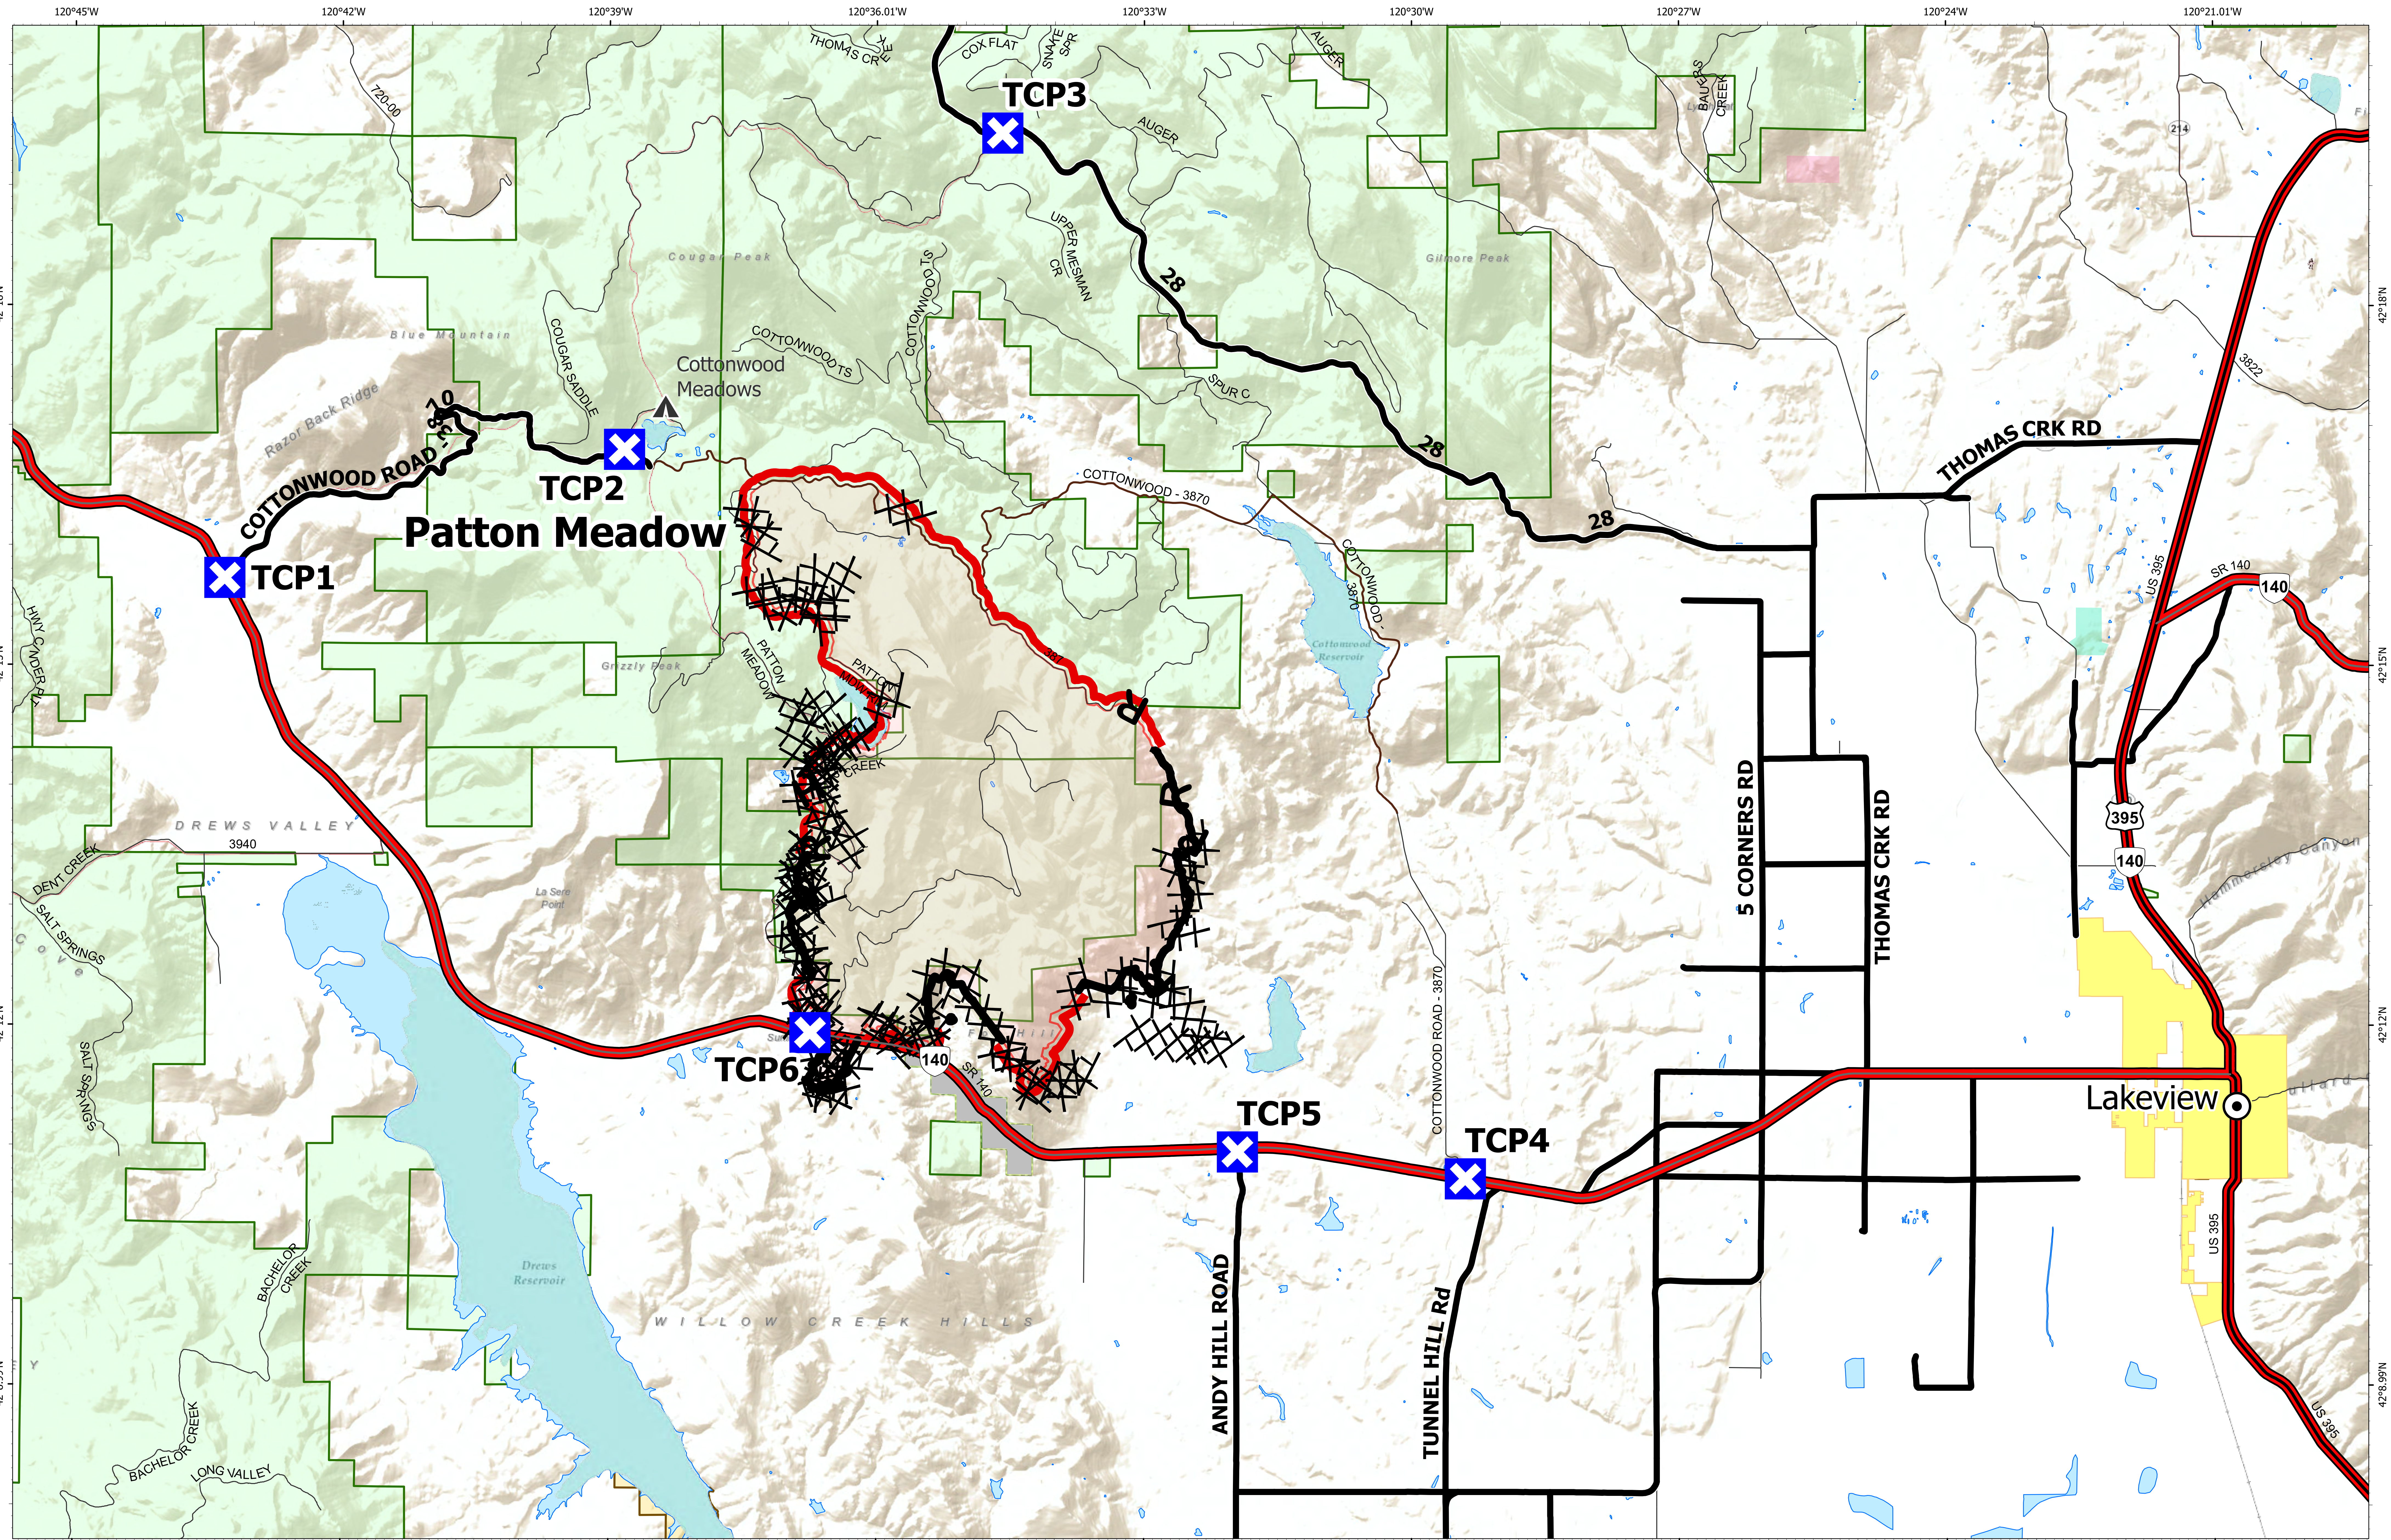

# Information Map

# Fox Complex

Patton Meadow Fire

August 22, 2021

August 22, 2021

Fox Complex

Information Map

08/22/2021 0842  
Acres from IR & OSC  
North American 1983 Datum, Lat/Long Grid

Fox Cpx: 8948 acres at 08/21/21 @ 07:30 hrs  
Patton Meadow: 8,948 acres  
Willow Valley: 824 acres

- Fire Area
- Completed Dozer Line
- Completed Hand Line
- Completed Road as Line
- Fire Edge
- Contained Line
- Closure
- Interstate; Highway
- Paved
- All weather
- Mainline Rd
- State Boundary
- Oregon Department of State Lands
- Oregon Parks and Recreation Department
- US Bureau of Land Management
- US Forest Service
- Other Federal Lands