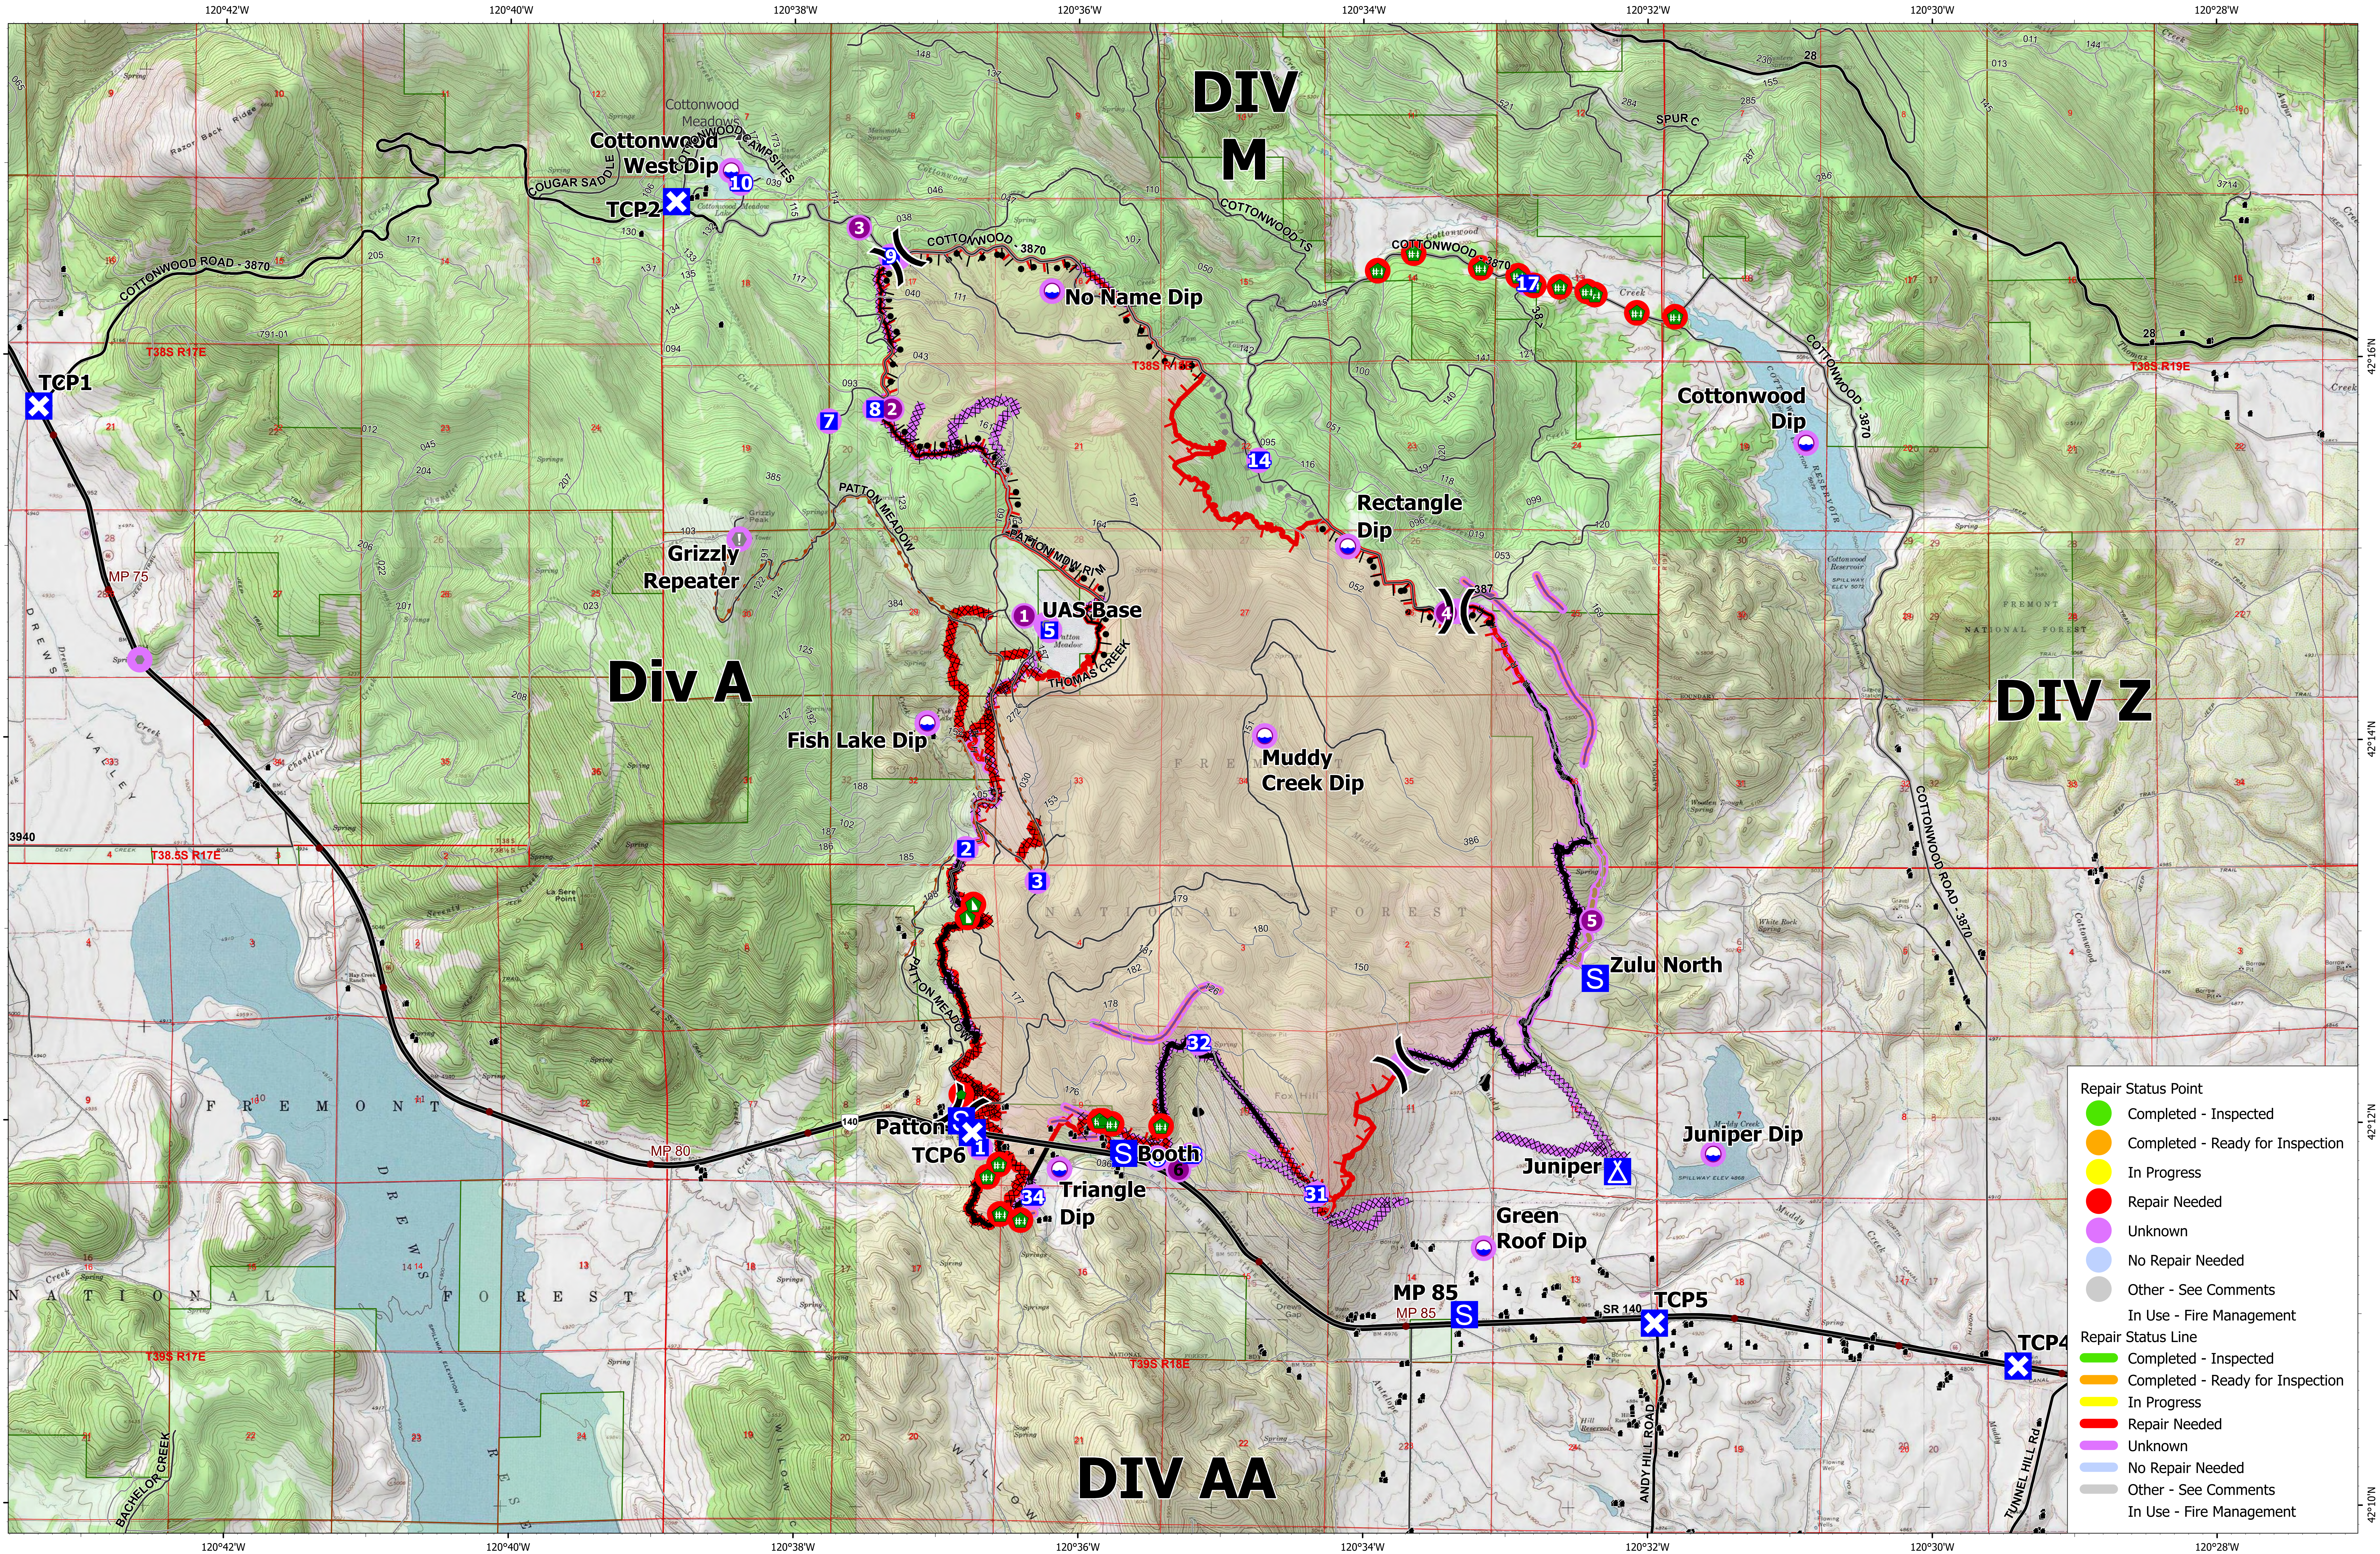

Repair Map

Patton Meadow ORFWF210419

August 22, 2021

August 22, 2021

ORFWF210419

Patton Meadow

Repair Map

- Repair Status Point**
- Completed - Inspected
 - Completed - Ready for Inspection
 - In Progress
 - Repair Needed
 - Unknown
 - No Repair Needed
 - Other - See Comments
 - In Use - Fire Management
- Repair Status Line**
- Completed - Inspected
 - Completed - Ready for Inspection
 - In Progress
 - Repair Needed
 - Unknown
 - No Repair Needed
 - Other - See Comments
 - In Use - Fire Management

ODF Team 3 GIS
08/21/2021 2227
Acres from IR

Fox Cpx: 8947 acres at 08/20/21 @ 20:20 hrs
Patton Meadow: 8,721 acres
Willow Valley: 824 acres

- Fire Area
- Completed Burnout
- Completed Dozer Line
- Completed Hand Line
- Completed Road as Line
- Planned Burnout
- Access or Improved Road
- Road Repair
- Retardant Drop
- Fire Edge
- Contained Line
- Helispot
- Division Break
- Drop Point
- Closure
- Camp
- Staging Area
- Value at Risk
- Other
- Repair Point
- Fence - Cut/Damaged
- Dozer Push
- Water Source
- Structures
- Oregon Parks and Recreation Department
- US Forest Service
- State Boundary
- Buried Transmission Line