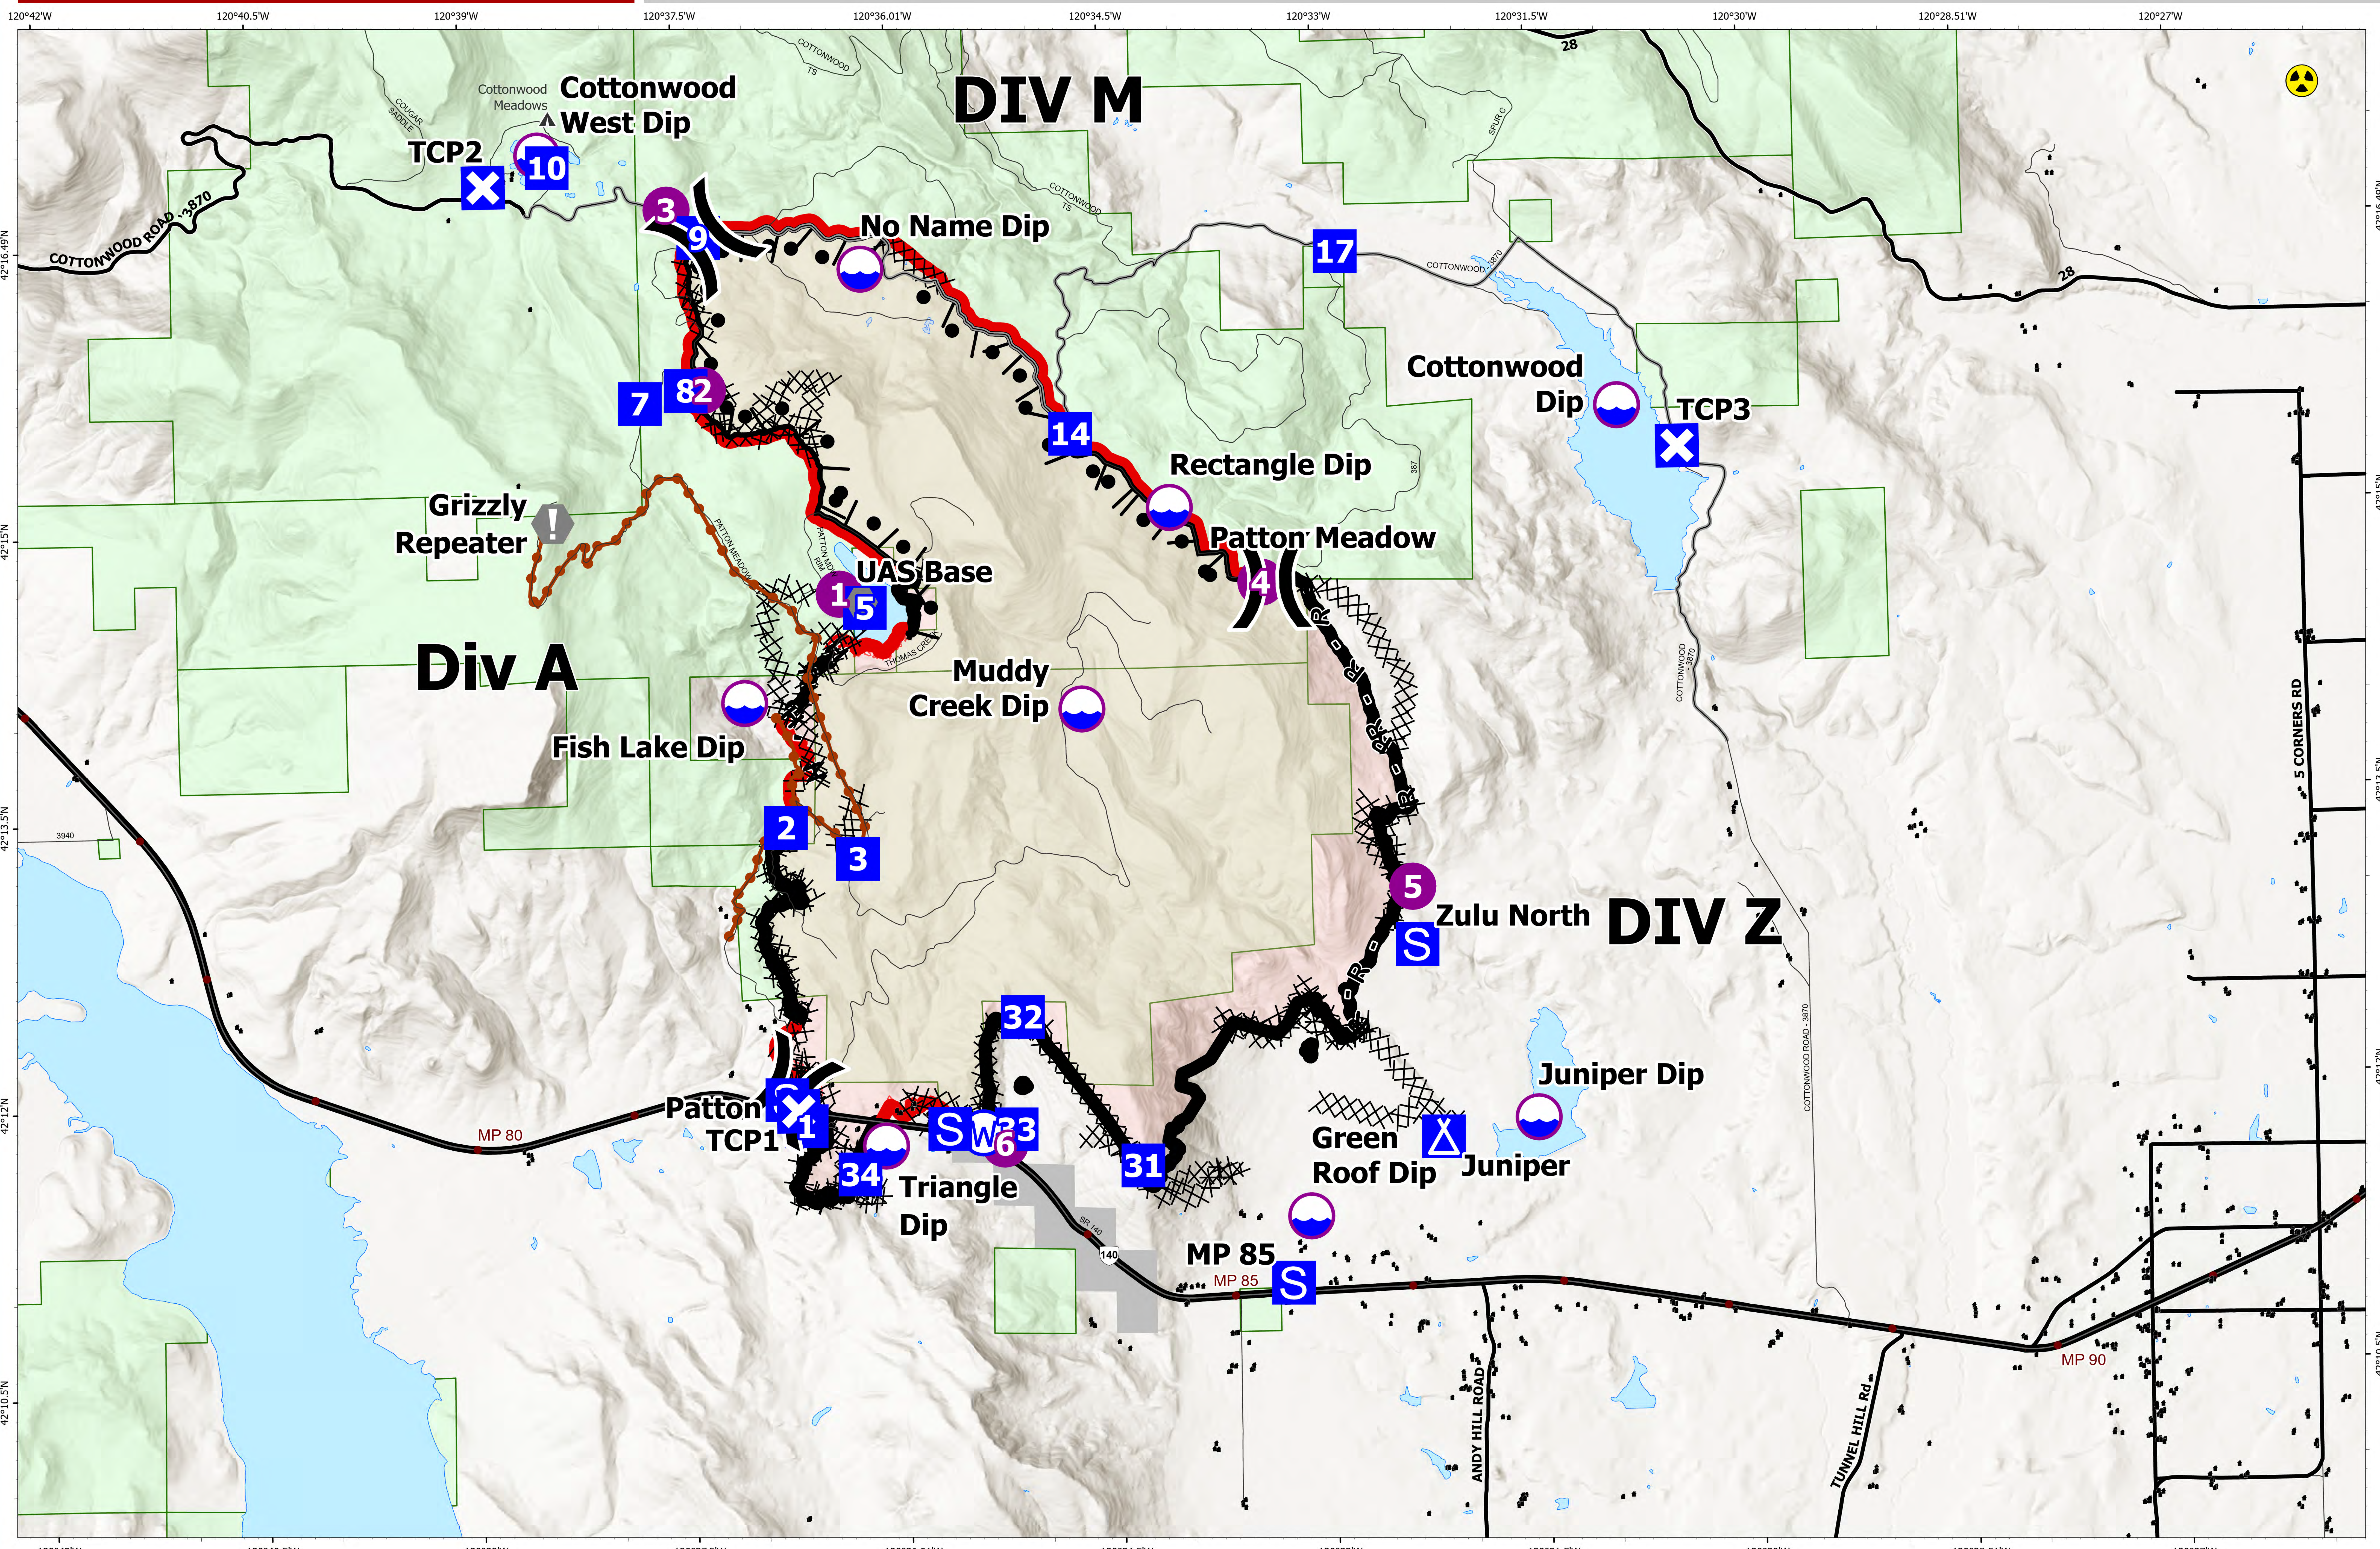

Briefing Map

Patton Meadow

ORFWF210419

August 23, 2021
Day Shift

ODF Team 3 GIS
08/22/2021 2128
Acres from IR & OSC
North American 1983 Datum, LatLong Grid

Fox Cpx: 9,771 acres at 08/21/21 @ 07:30 hrs
Patton Meadow: 8948 acres
Willow Valley: 824 acres

- █ Fire Area
- Fire Edge
- Completed Burnout
- Contained Line
- Completed Dozer Line
- Dip Site
- Completed Hand Line
- Helispot
- Completed Road as Line
- Division Break
- Drop Point
- X Closure
- A Camp
- S Staging Area
- V Value at Risk
- Other
- ☠ Hazard
- W Water Source
- Structures
- Paved
- Mainline Rd
- All weather
- State Boundary
- Buried Transmission Line
- Federal or State highway