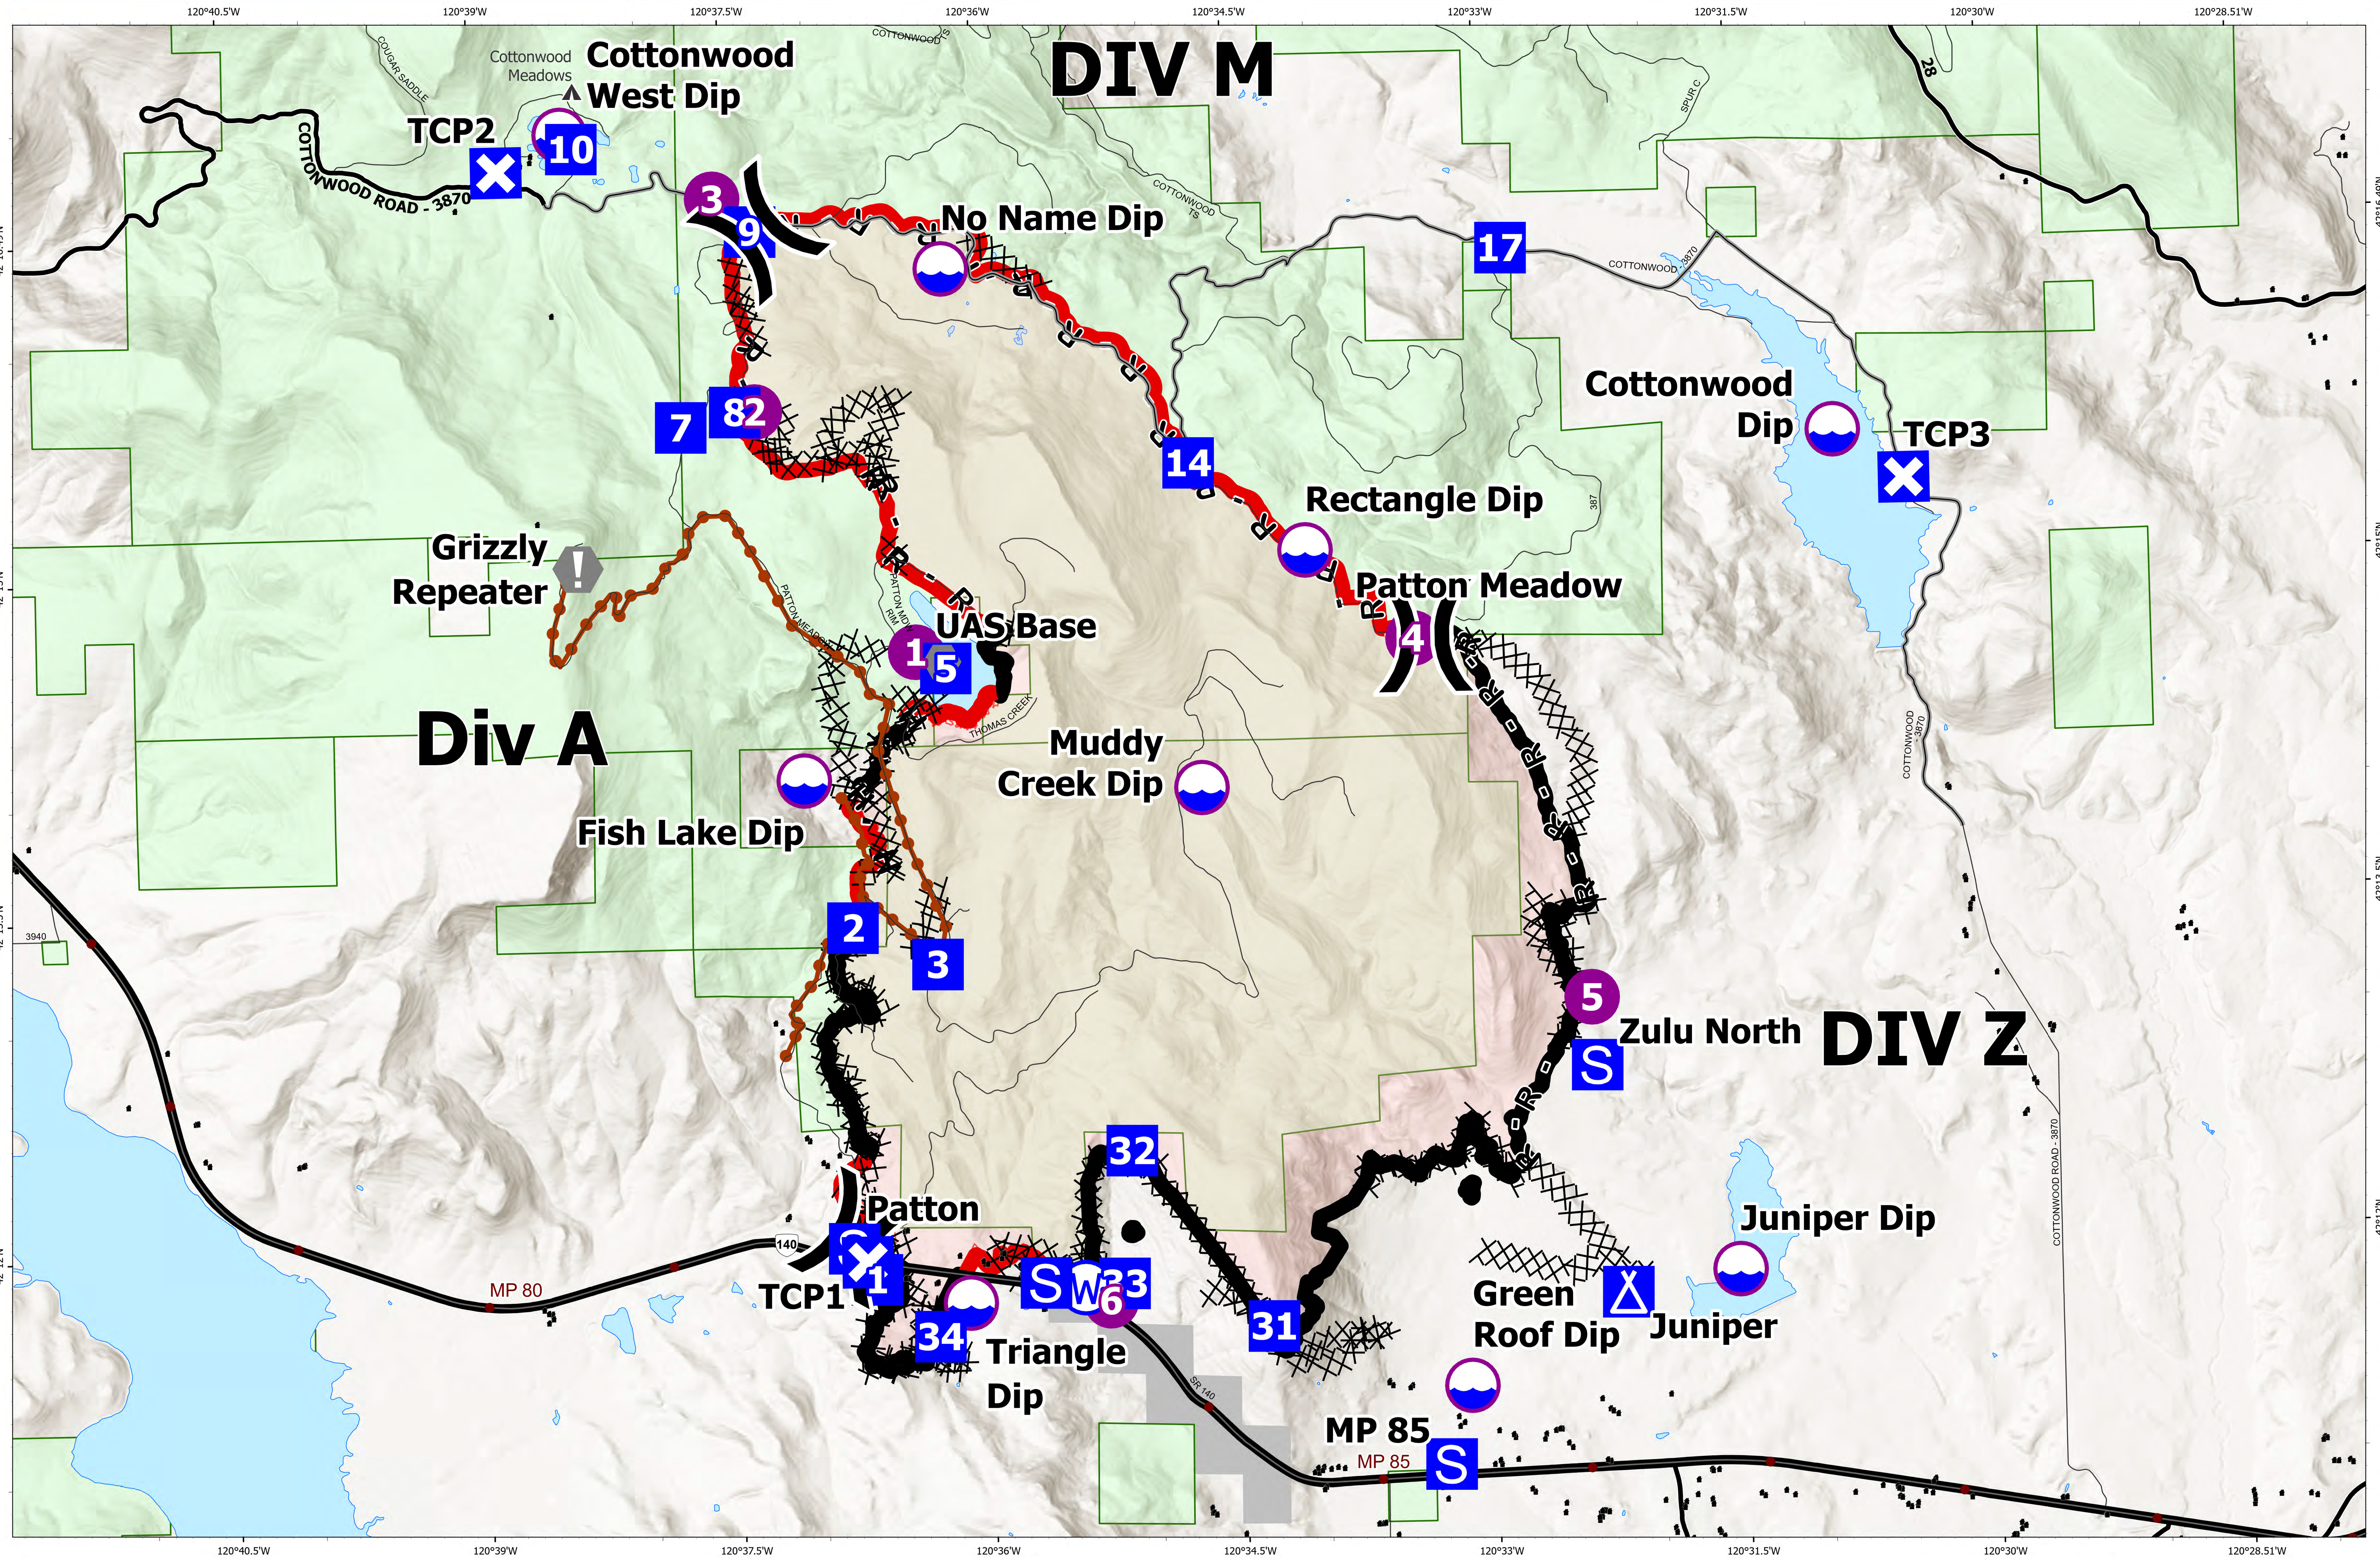

Briefing Map

Patton Meadow

ORFWF210419

August 23, 2021
Night Shift

ODF Team 3 GIS
08/23/2021 1342
Acres from IR & OSC
North American 1983 Datum, Lat/Long Grid

Fox Cpx: 9,771 acres at 08/21/21 @ 07:30 hrs
Patton Meadow: 8948 acres
Willow Valley: 824 acres

- Fire Area
- Completed Dozer Line
- Completed Hand Line
- Completed Road as Line
- Fire Edge
- Contained Line
- Dip Site
- Helispot
- Division Break
- Drop Point
- Closure
- Camp
- Staging Area
- Value at Risk
- Other
- Water Source
- Structures
- Federal or State highway
- Paved
- Mainline Rd
- All weather
- State Boundary
- Buried Transmission Line

Use the camera on a mobile device