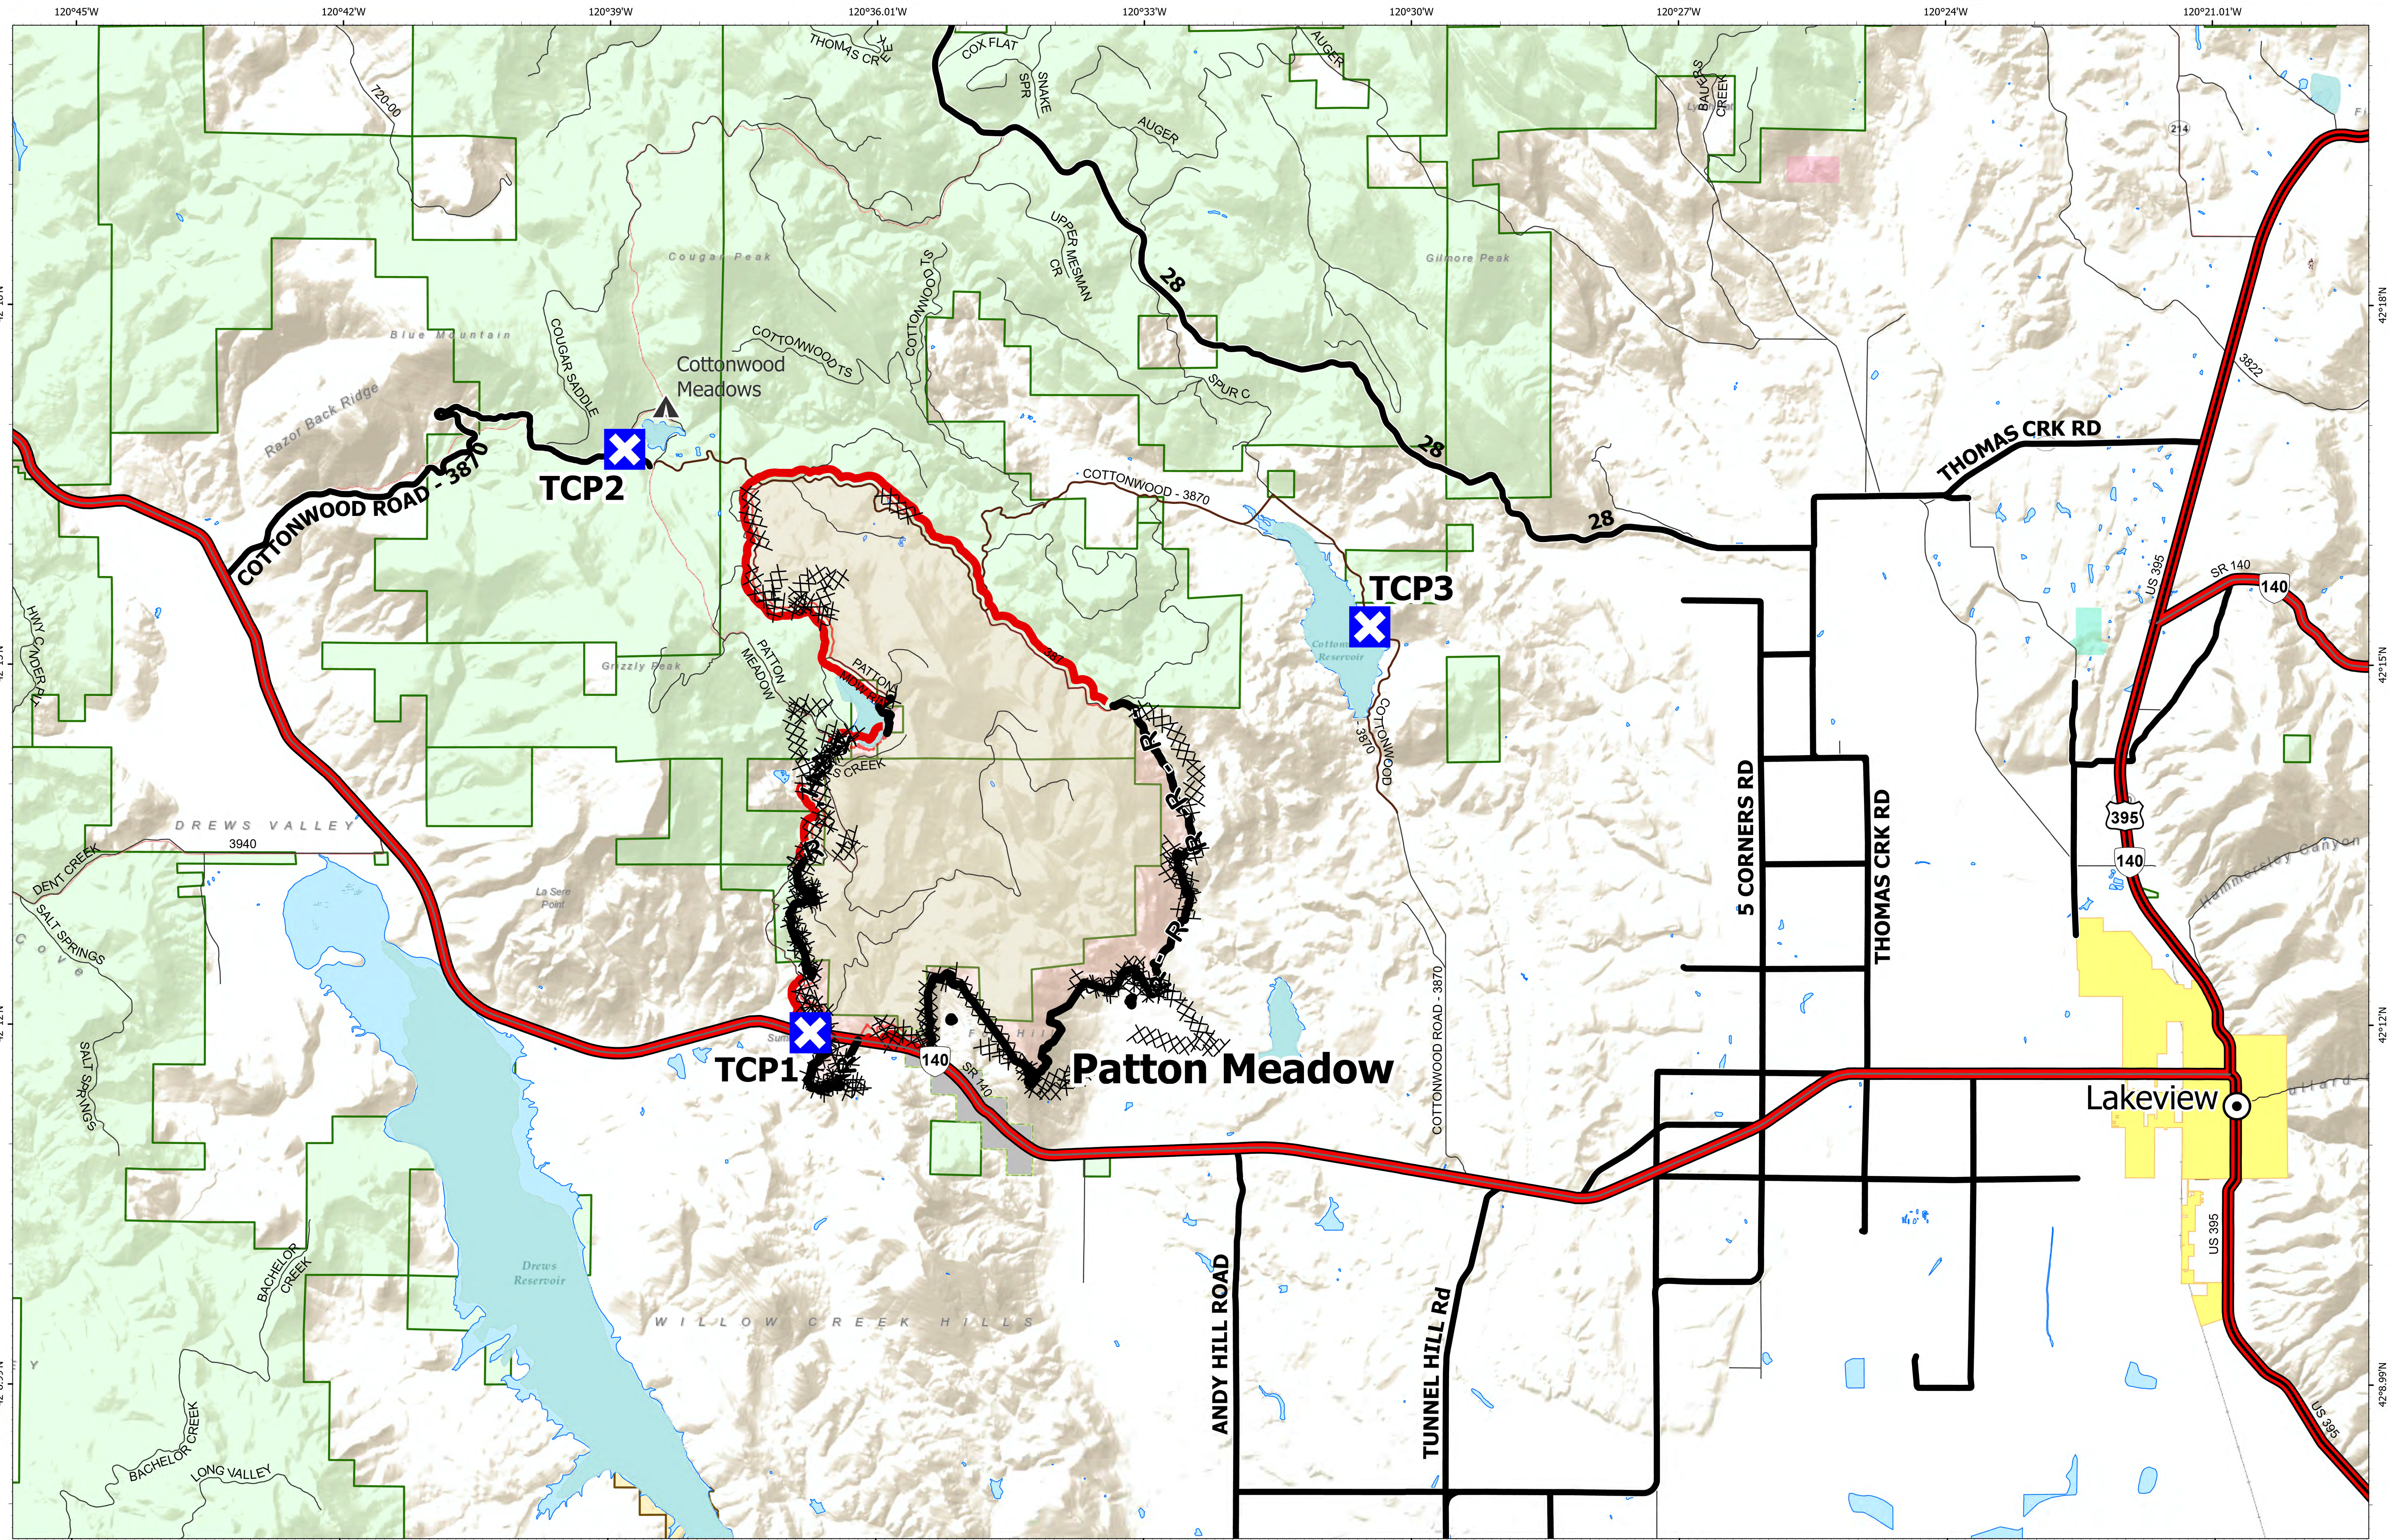

# Information Map

# Fox Complex

Patton Meadow Fire

August 23, 2021

August 23, 2021

Fox Complex

Information Map

08/23/2021 0725  
Acres from IR & OSC  
North American 1983 Datum, Lat/Long Grid

Fox Cpx: 9,771 acres at 08/21/21 @ 07:30 hrs  
Patton Meadow: 8,948 acres  
Willow Valley: 824 acres

- Fire Area
- Completed Dozer Line
- Completed Hand Line
- Completed Road as Line
- Fire Edge
- Contained Line
- Closure
- Interstate; Highway
- Paved
- All weather
- Mainline Rd
- State Boundary
- Oregon Department of State Lands
- Oregon Parks and Recreation Department
- US Bureau of Land Management
- US Forest Service
- Other Federal Lands