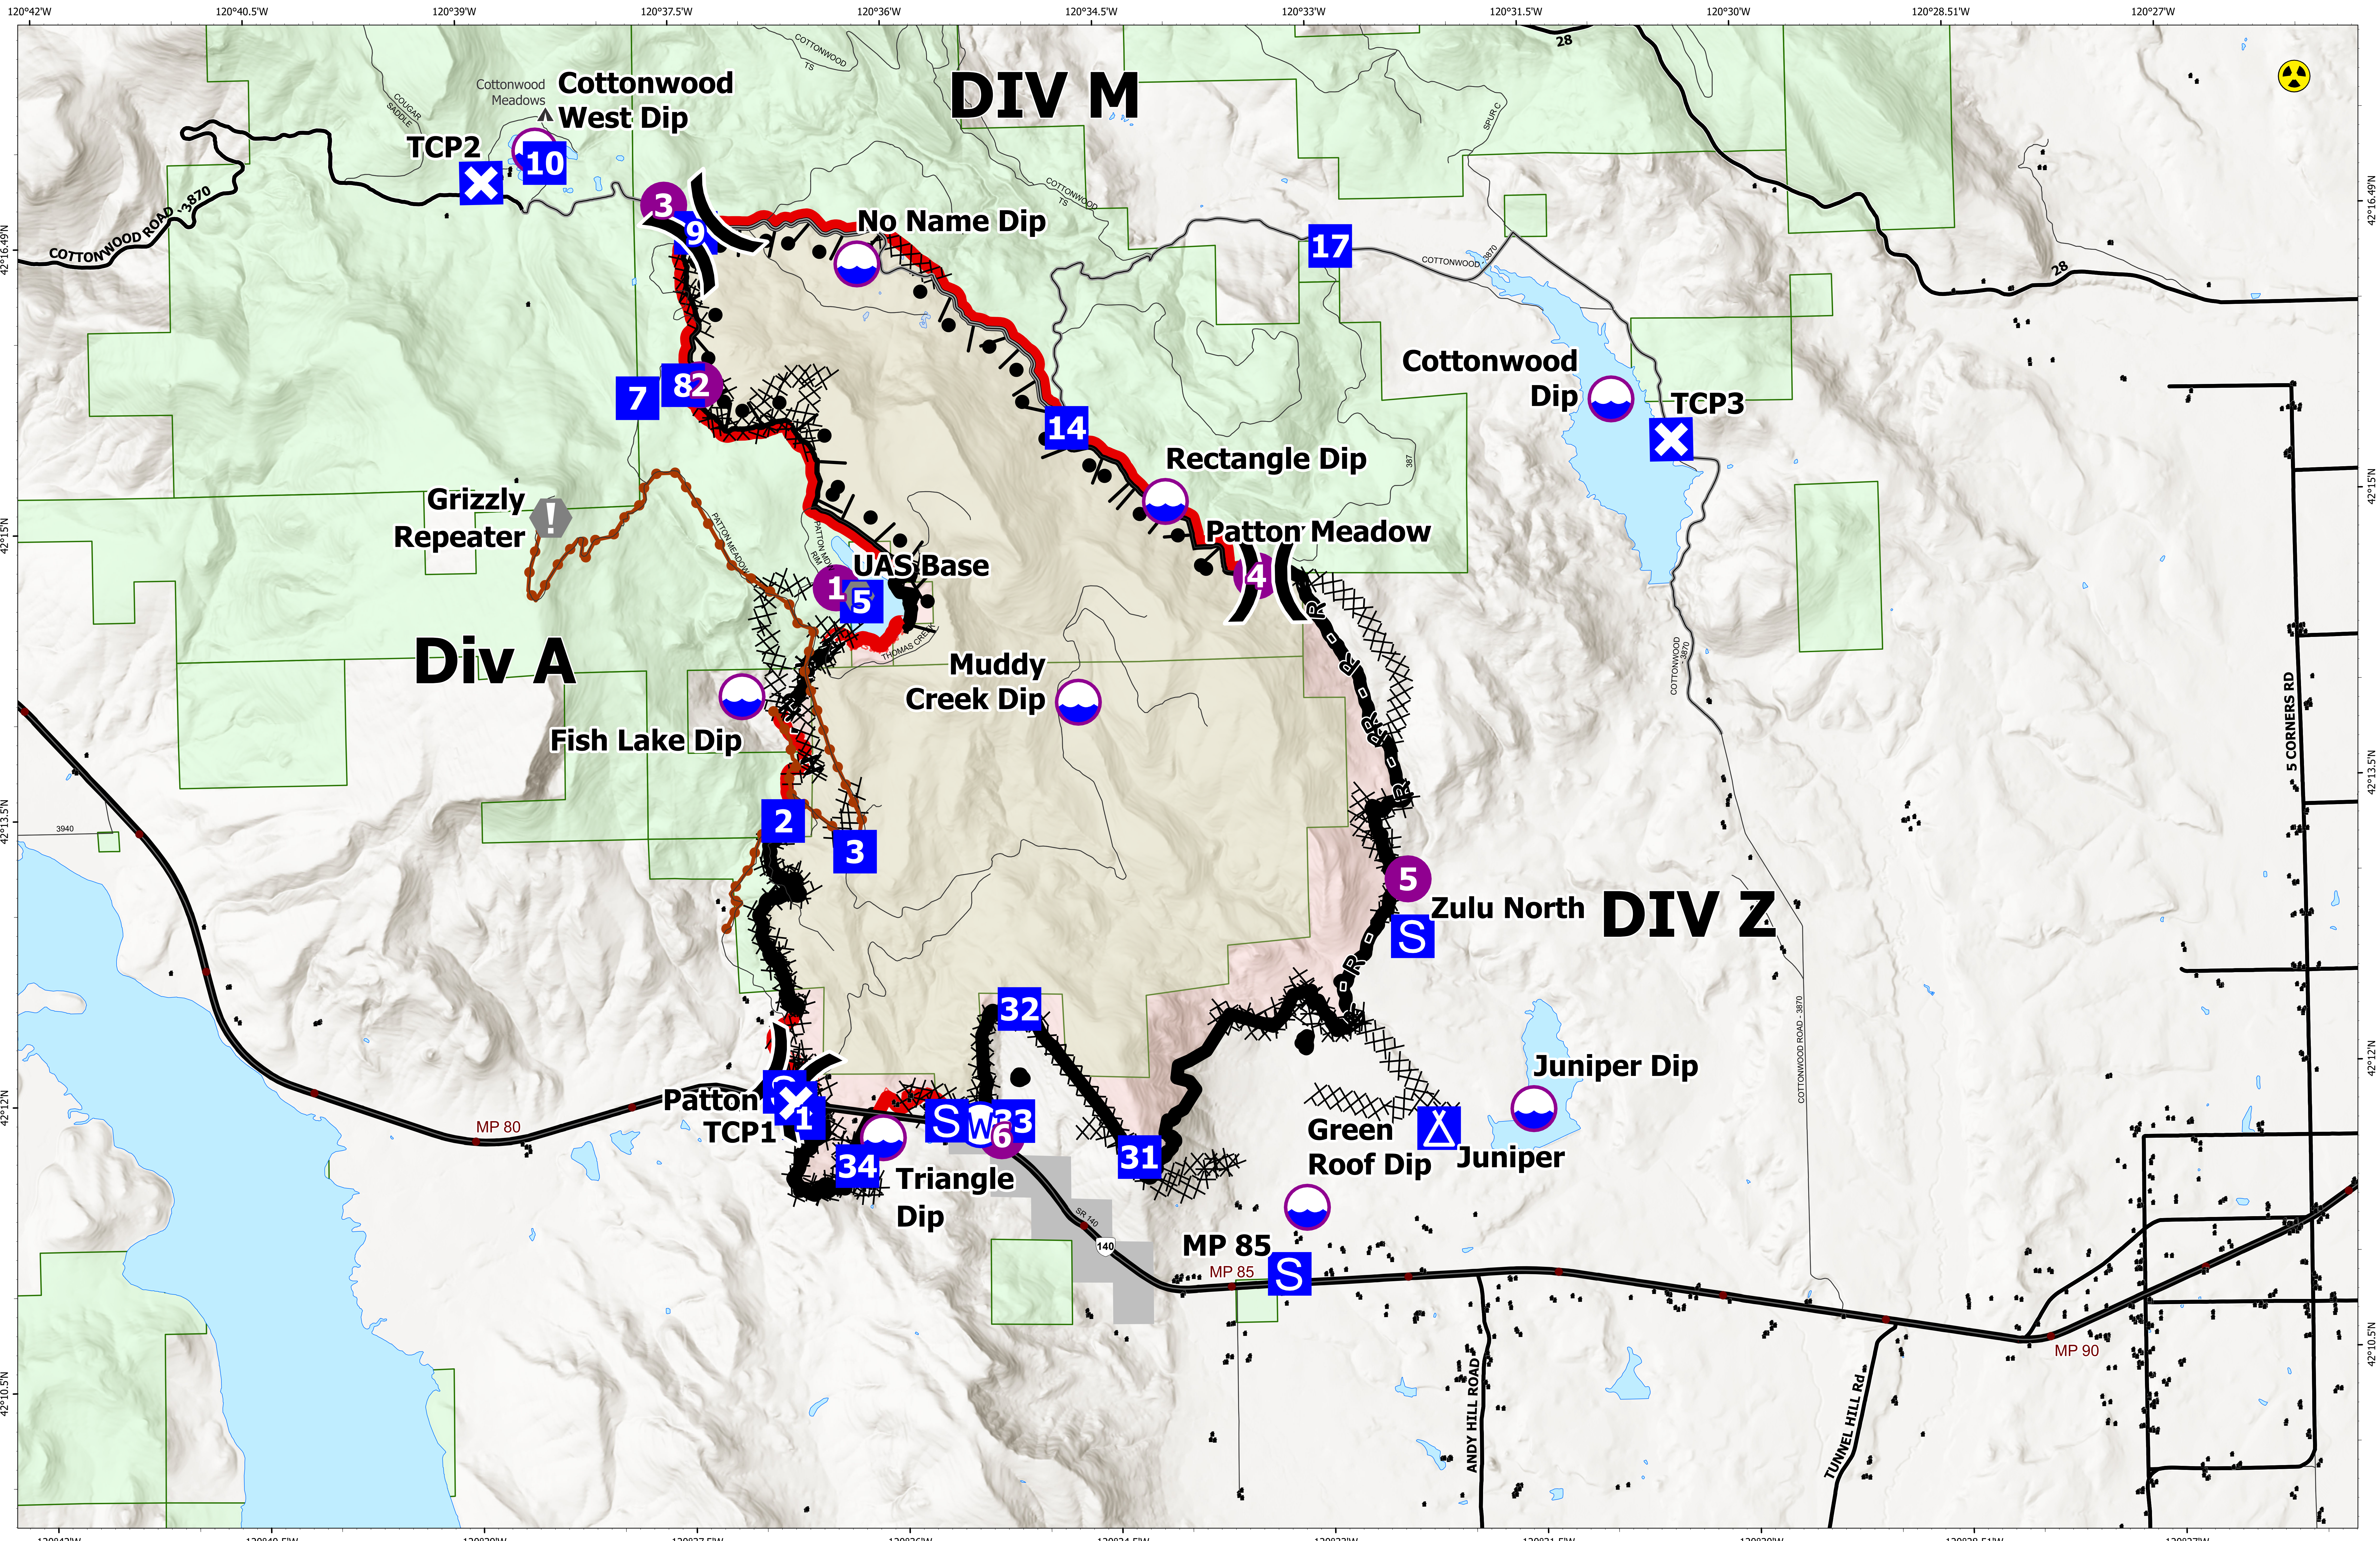

Briefing Map

Patton Meadow

ORFWF210419

August 23, 2021
Day Shift

ODF Team 3 GIS
08/22/2021 2129
Acres from IR & OSC
North American 1983 Datum, Lat/Long Grid

Fox Cpx: 9,771 acres at 08/21/21 @ 07:30 hrs
Patton Meadow: 8,948 acres
Willow Valley: 824 acres

- | | | | |
|------------------------|----------------|---------------|--------------------------|
| Fire Area | Fire Edge | Drop Point | Hazard |
| Completed Burnout | Contained Line | Closure | Hazard |
| Completed Dozer Line | Dip Site | Camp | Water Source |
| Completed Hand Line | Helispot | Staging Area | Structures |
| Completed Road as Line | Division Break | Value at Risk | Federal or State highway |
| | | | Paved |
| | | | Mainline Rd |
| | | | All weather |
| | | | State Boundary |
| | | | Buried Transmission Line |