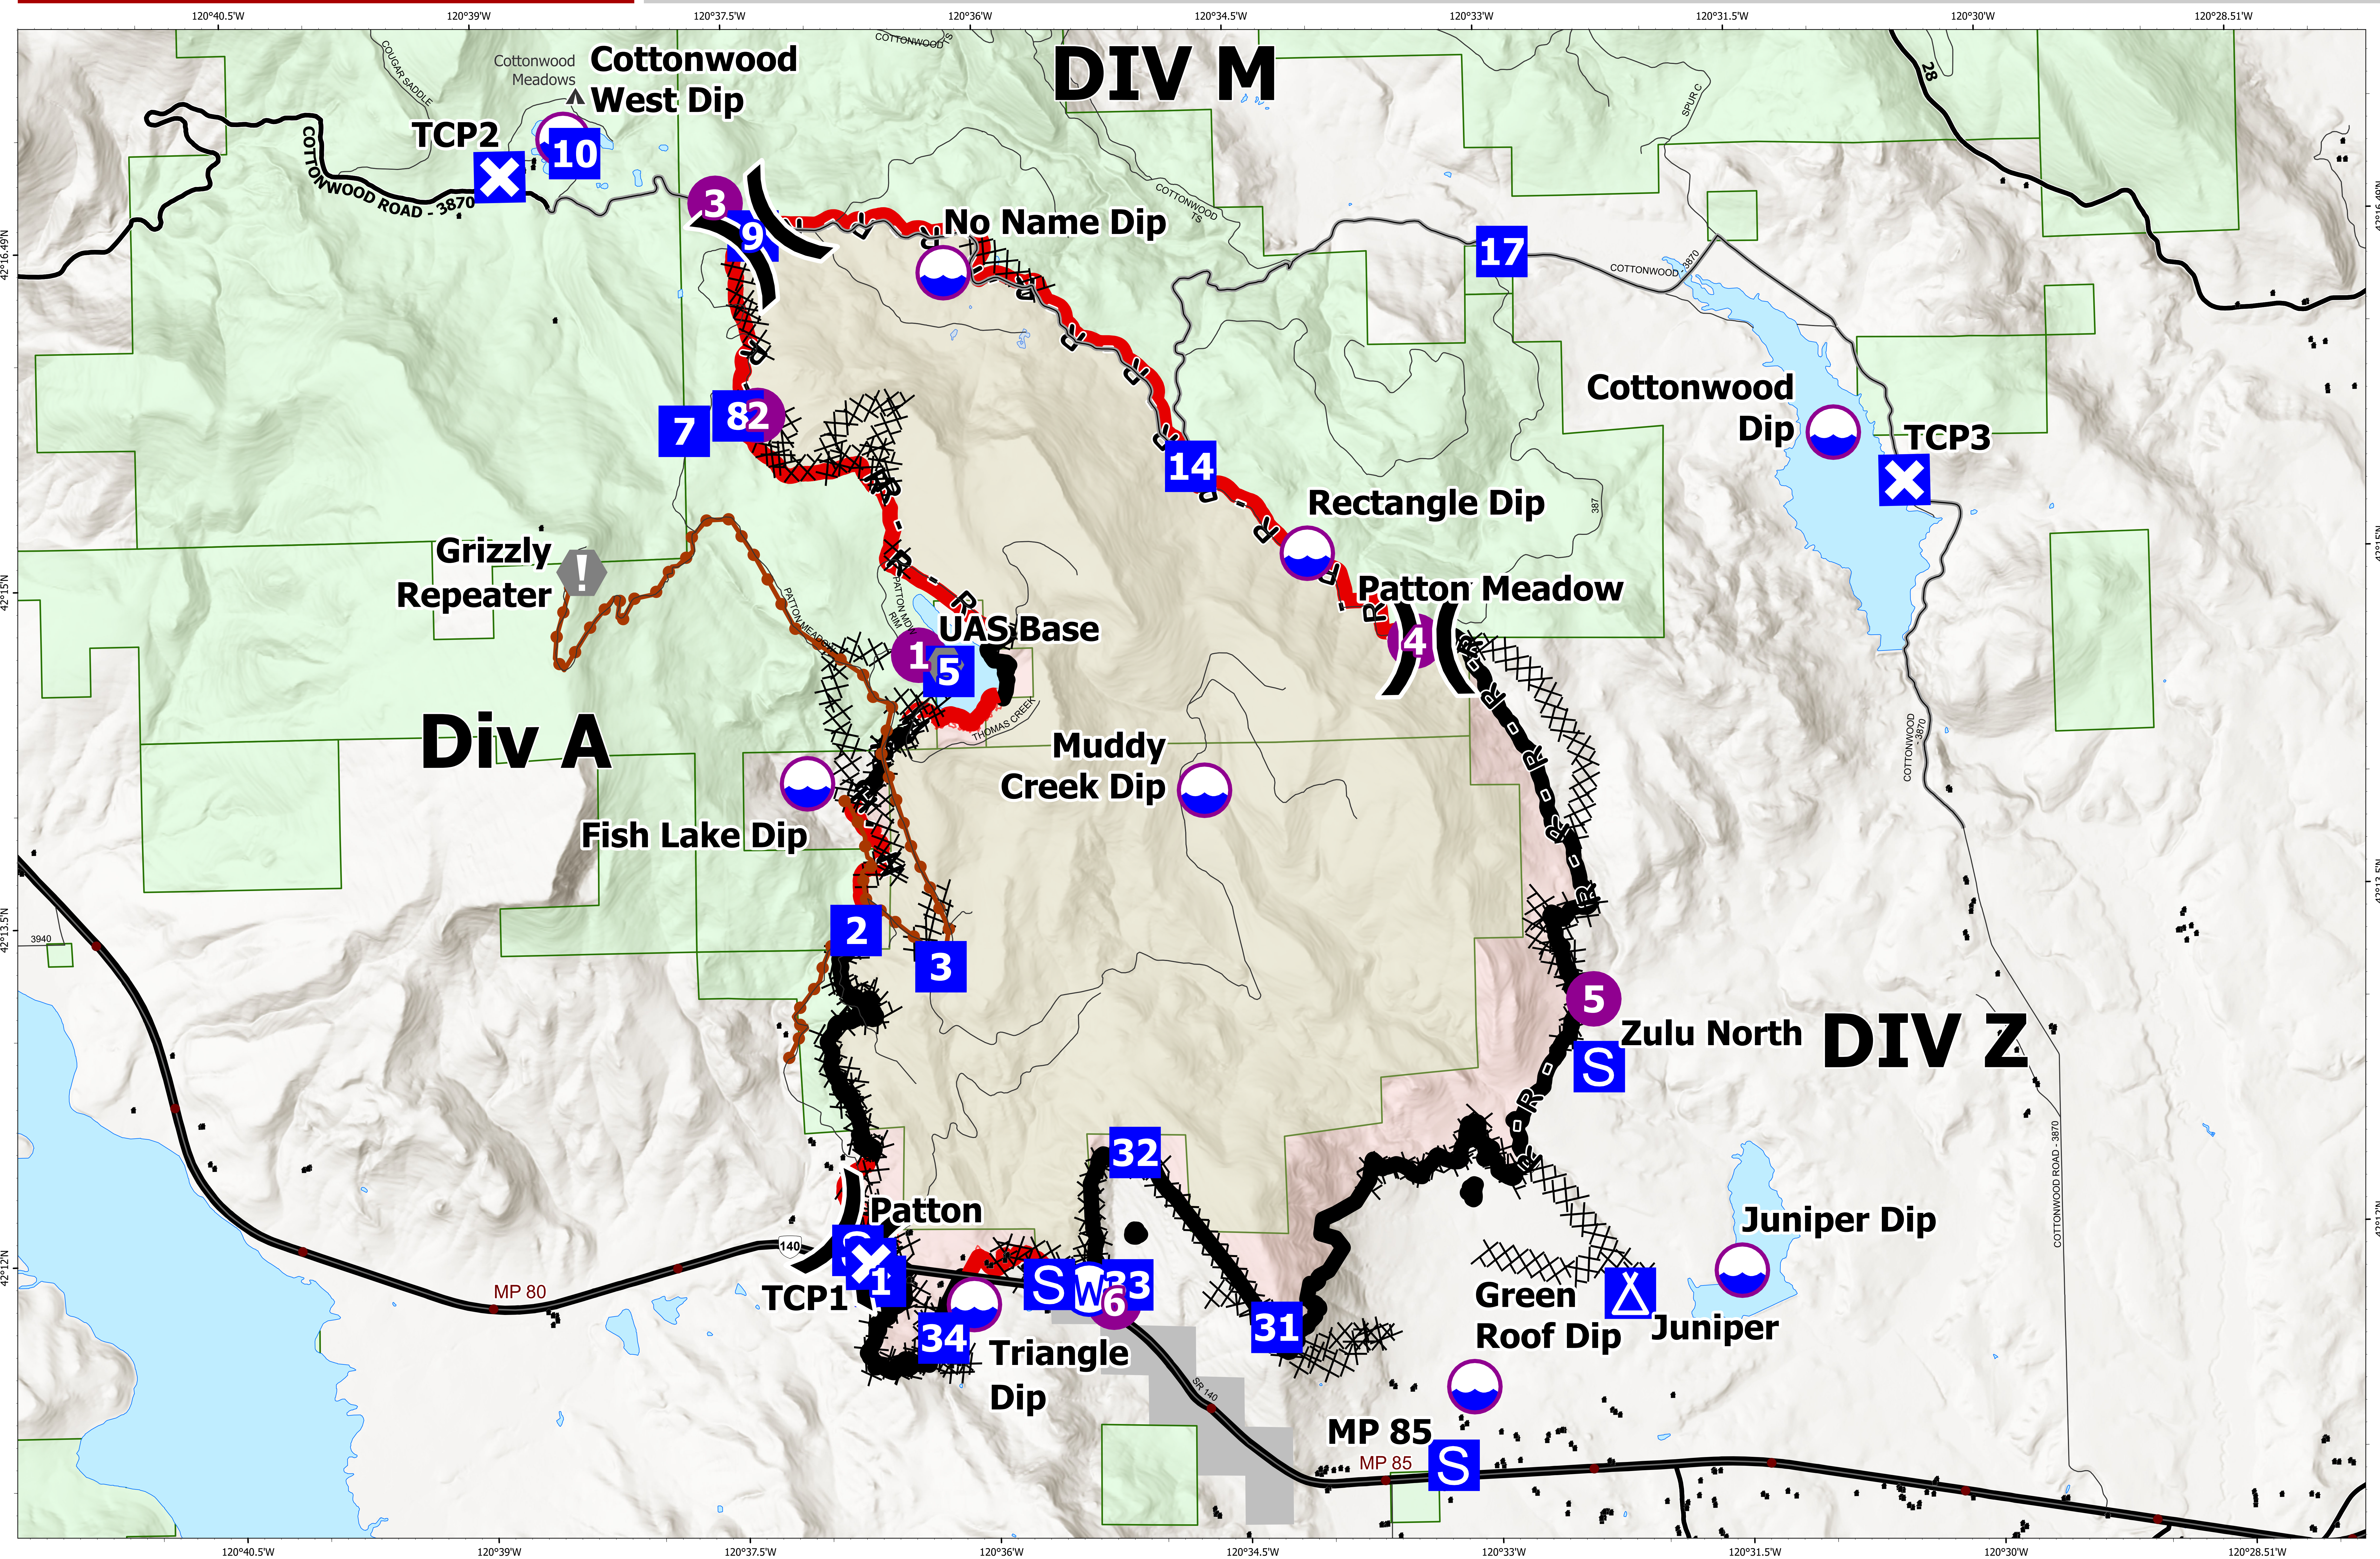

Briefing Map

Patton Meadow

ORFWF210419

August 23, 2021
Night Shift

ODF Team 3 GIS
08/23/2021 1344
Acres from IR & OSC
North American 1983 Datum, Lat/Long Grid

Fox Cpx: 9,771 acres at 08/21/21 @ 07:30 hrs
Patton Meadow: 8,948 acres
Willow Valley: 824 acres

- Fire Area
- Completed Dozer Line
- Completed Hand Line
- Completed Road as Line
- Fire Edge
- Contained Line
- Dip Site
- Helispot
- Division Break
- Drop Point
- Closure
- Camp
- Staging Area
- Value at Risk
- Other
- Water Source
- Structures
- Federal or State highway
- Paved
- Mainline Rd
- All weather
- State Boundary
- Buried Transmission Line