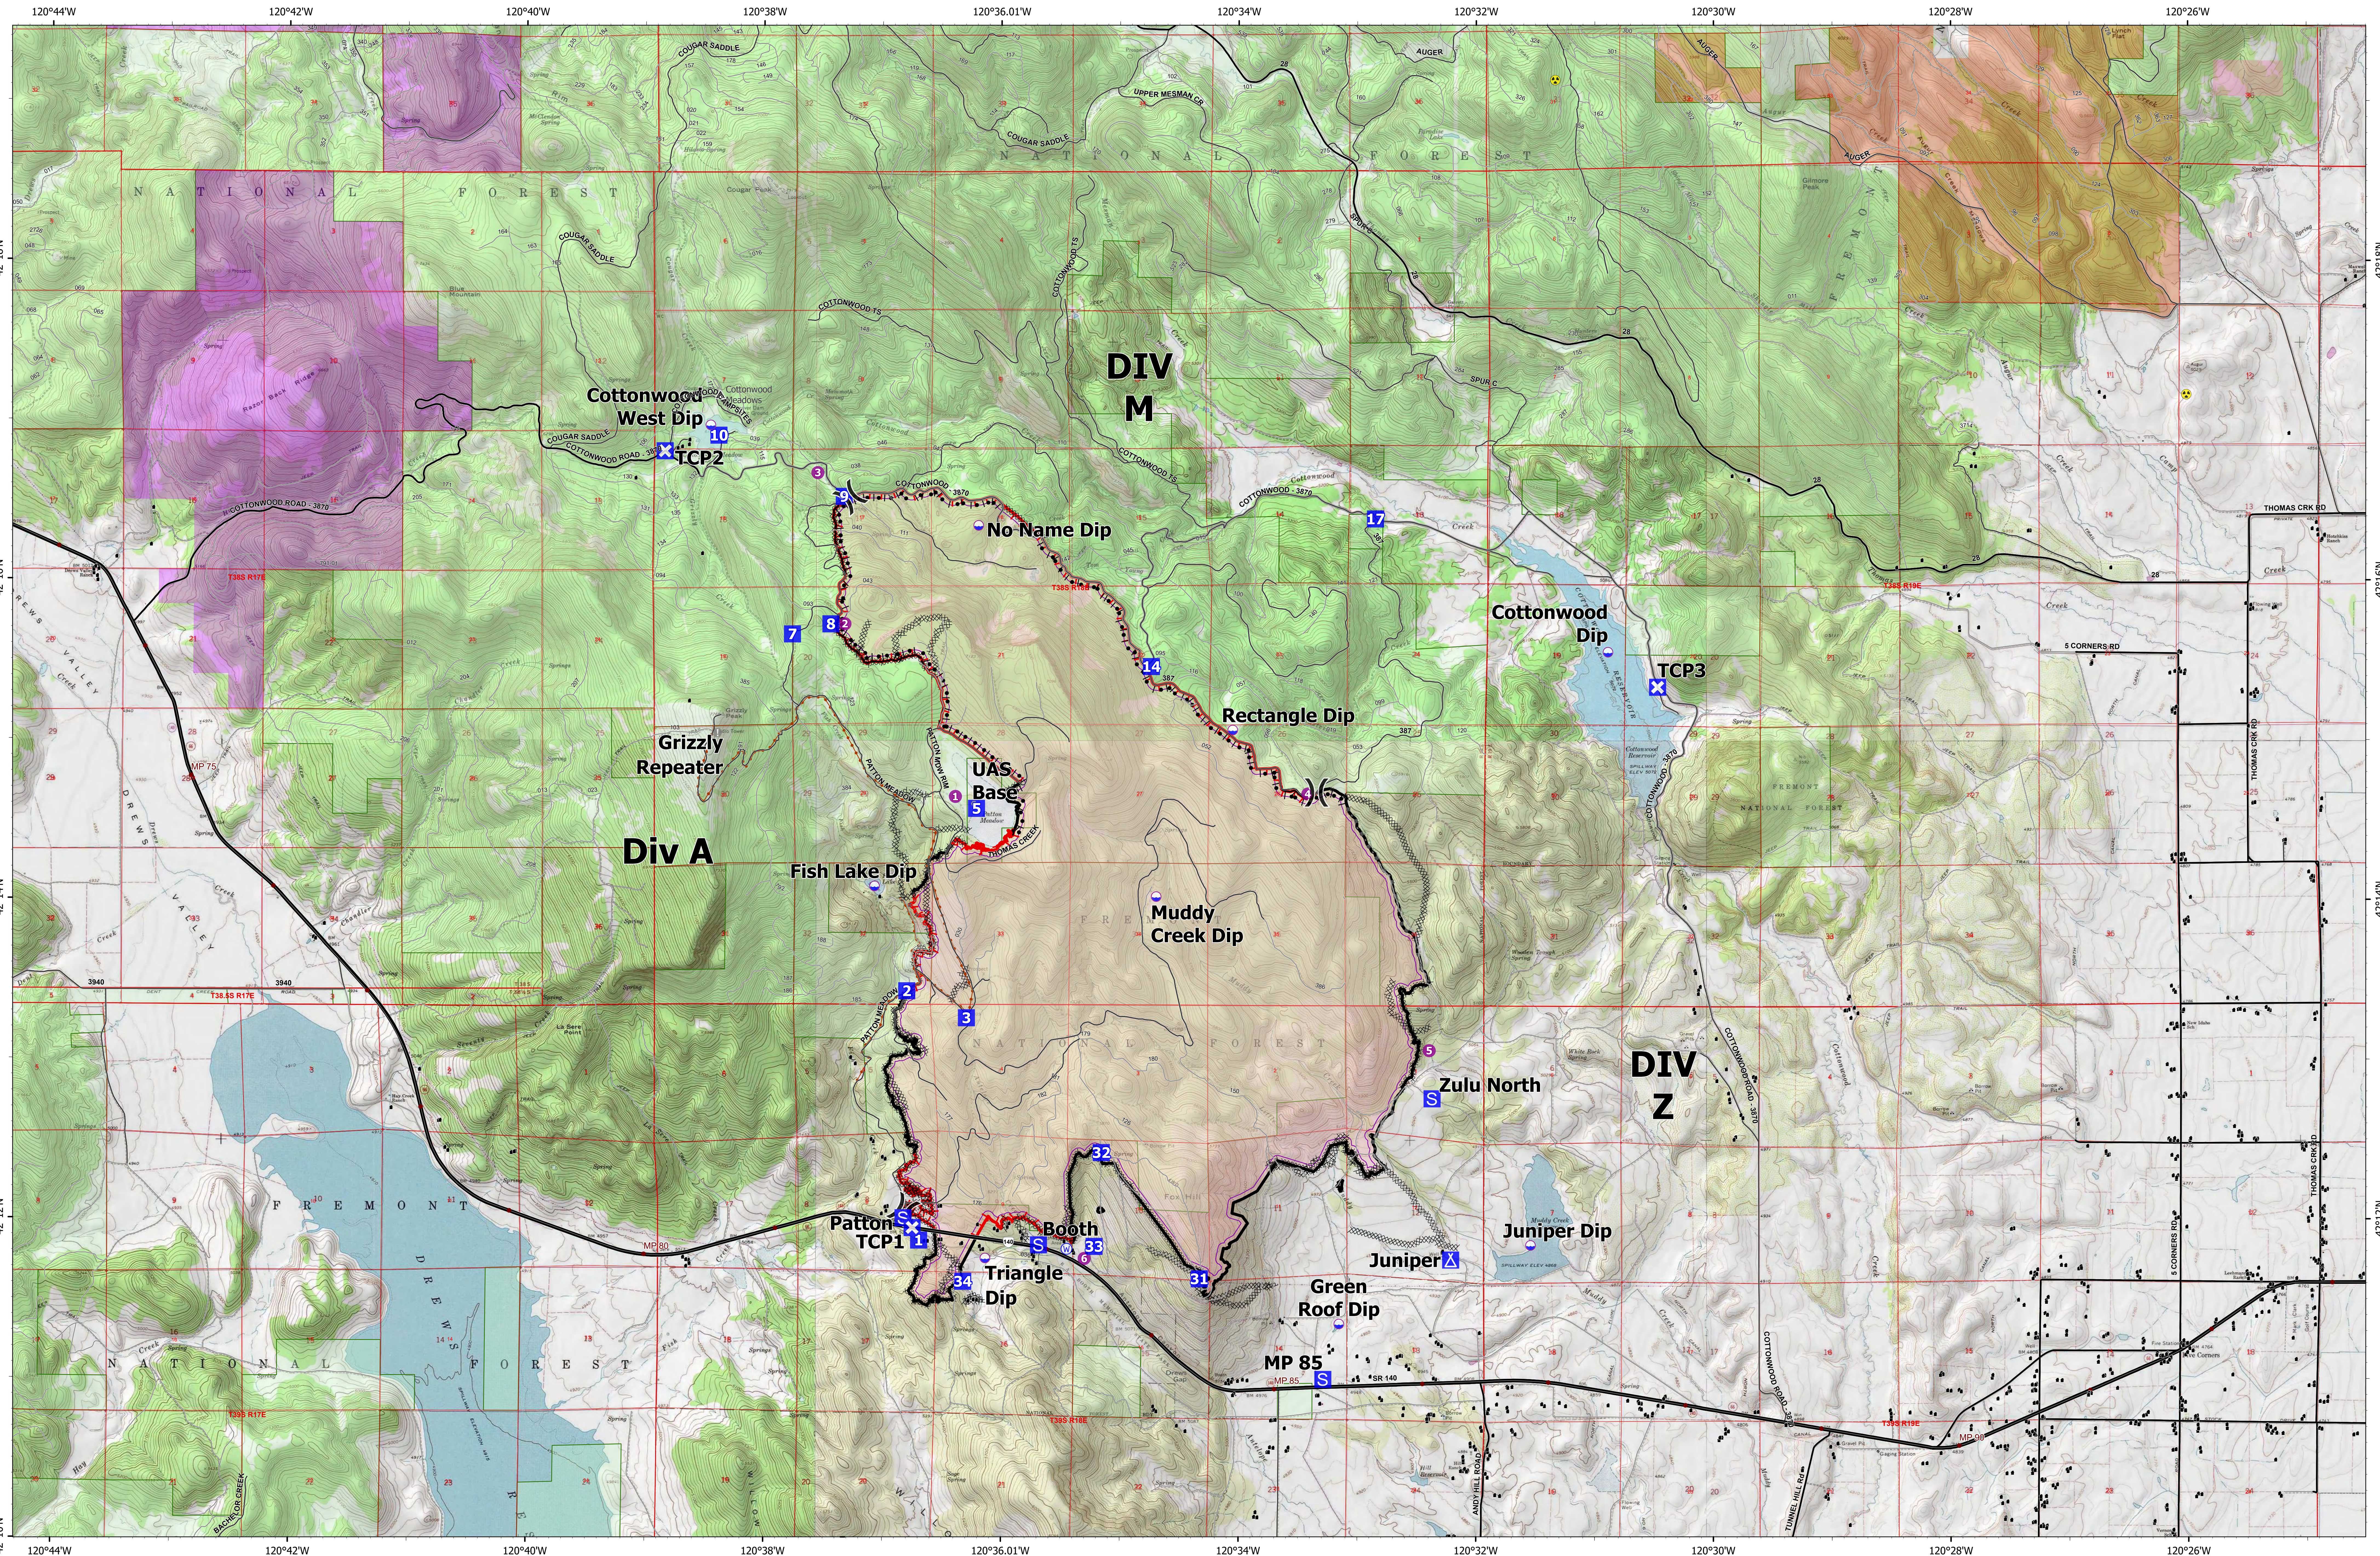

OPS Map

Patton Meadow

ORFWF210419

August 23, 2021
Day Shift

0 0.5 1 2 Miles

ODF Team 3 GIS
08/22/2021 2:123
Acres from IR & OSC

Fox Cpx: 9,771 acres at 08/21/21 @ 07:30 hrs
Patton Meadow: 8,948 acres
Willow Valley: 824 acres

- Fire Area
- Contained Line
- Camp
- Structures
- Collins Timber Company
- Completed Burnout
- Completed Dozer Line
- Staging Area
- Oregon Department of State Lands
- Oregon Parks and Recreation Department
- Completed Hand Line
- Dip Site
- Completed Road as Line
- Helispot
- Division Break
- Value at Risk
- US Forest Service
- State Boundary
- Fire Edge
- Drop Point
- Water Source
- Closure
- Hazard
- Buried Transmission Line