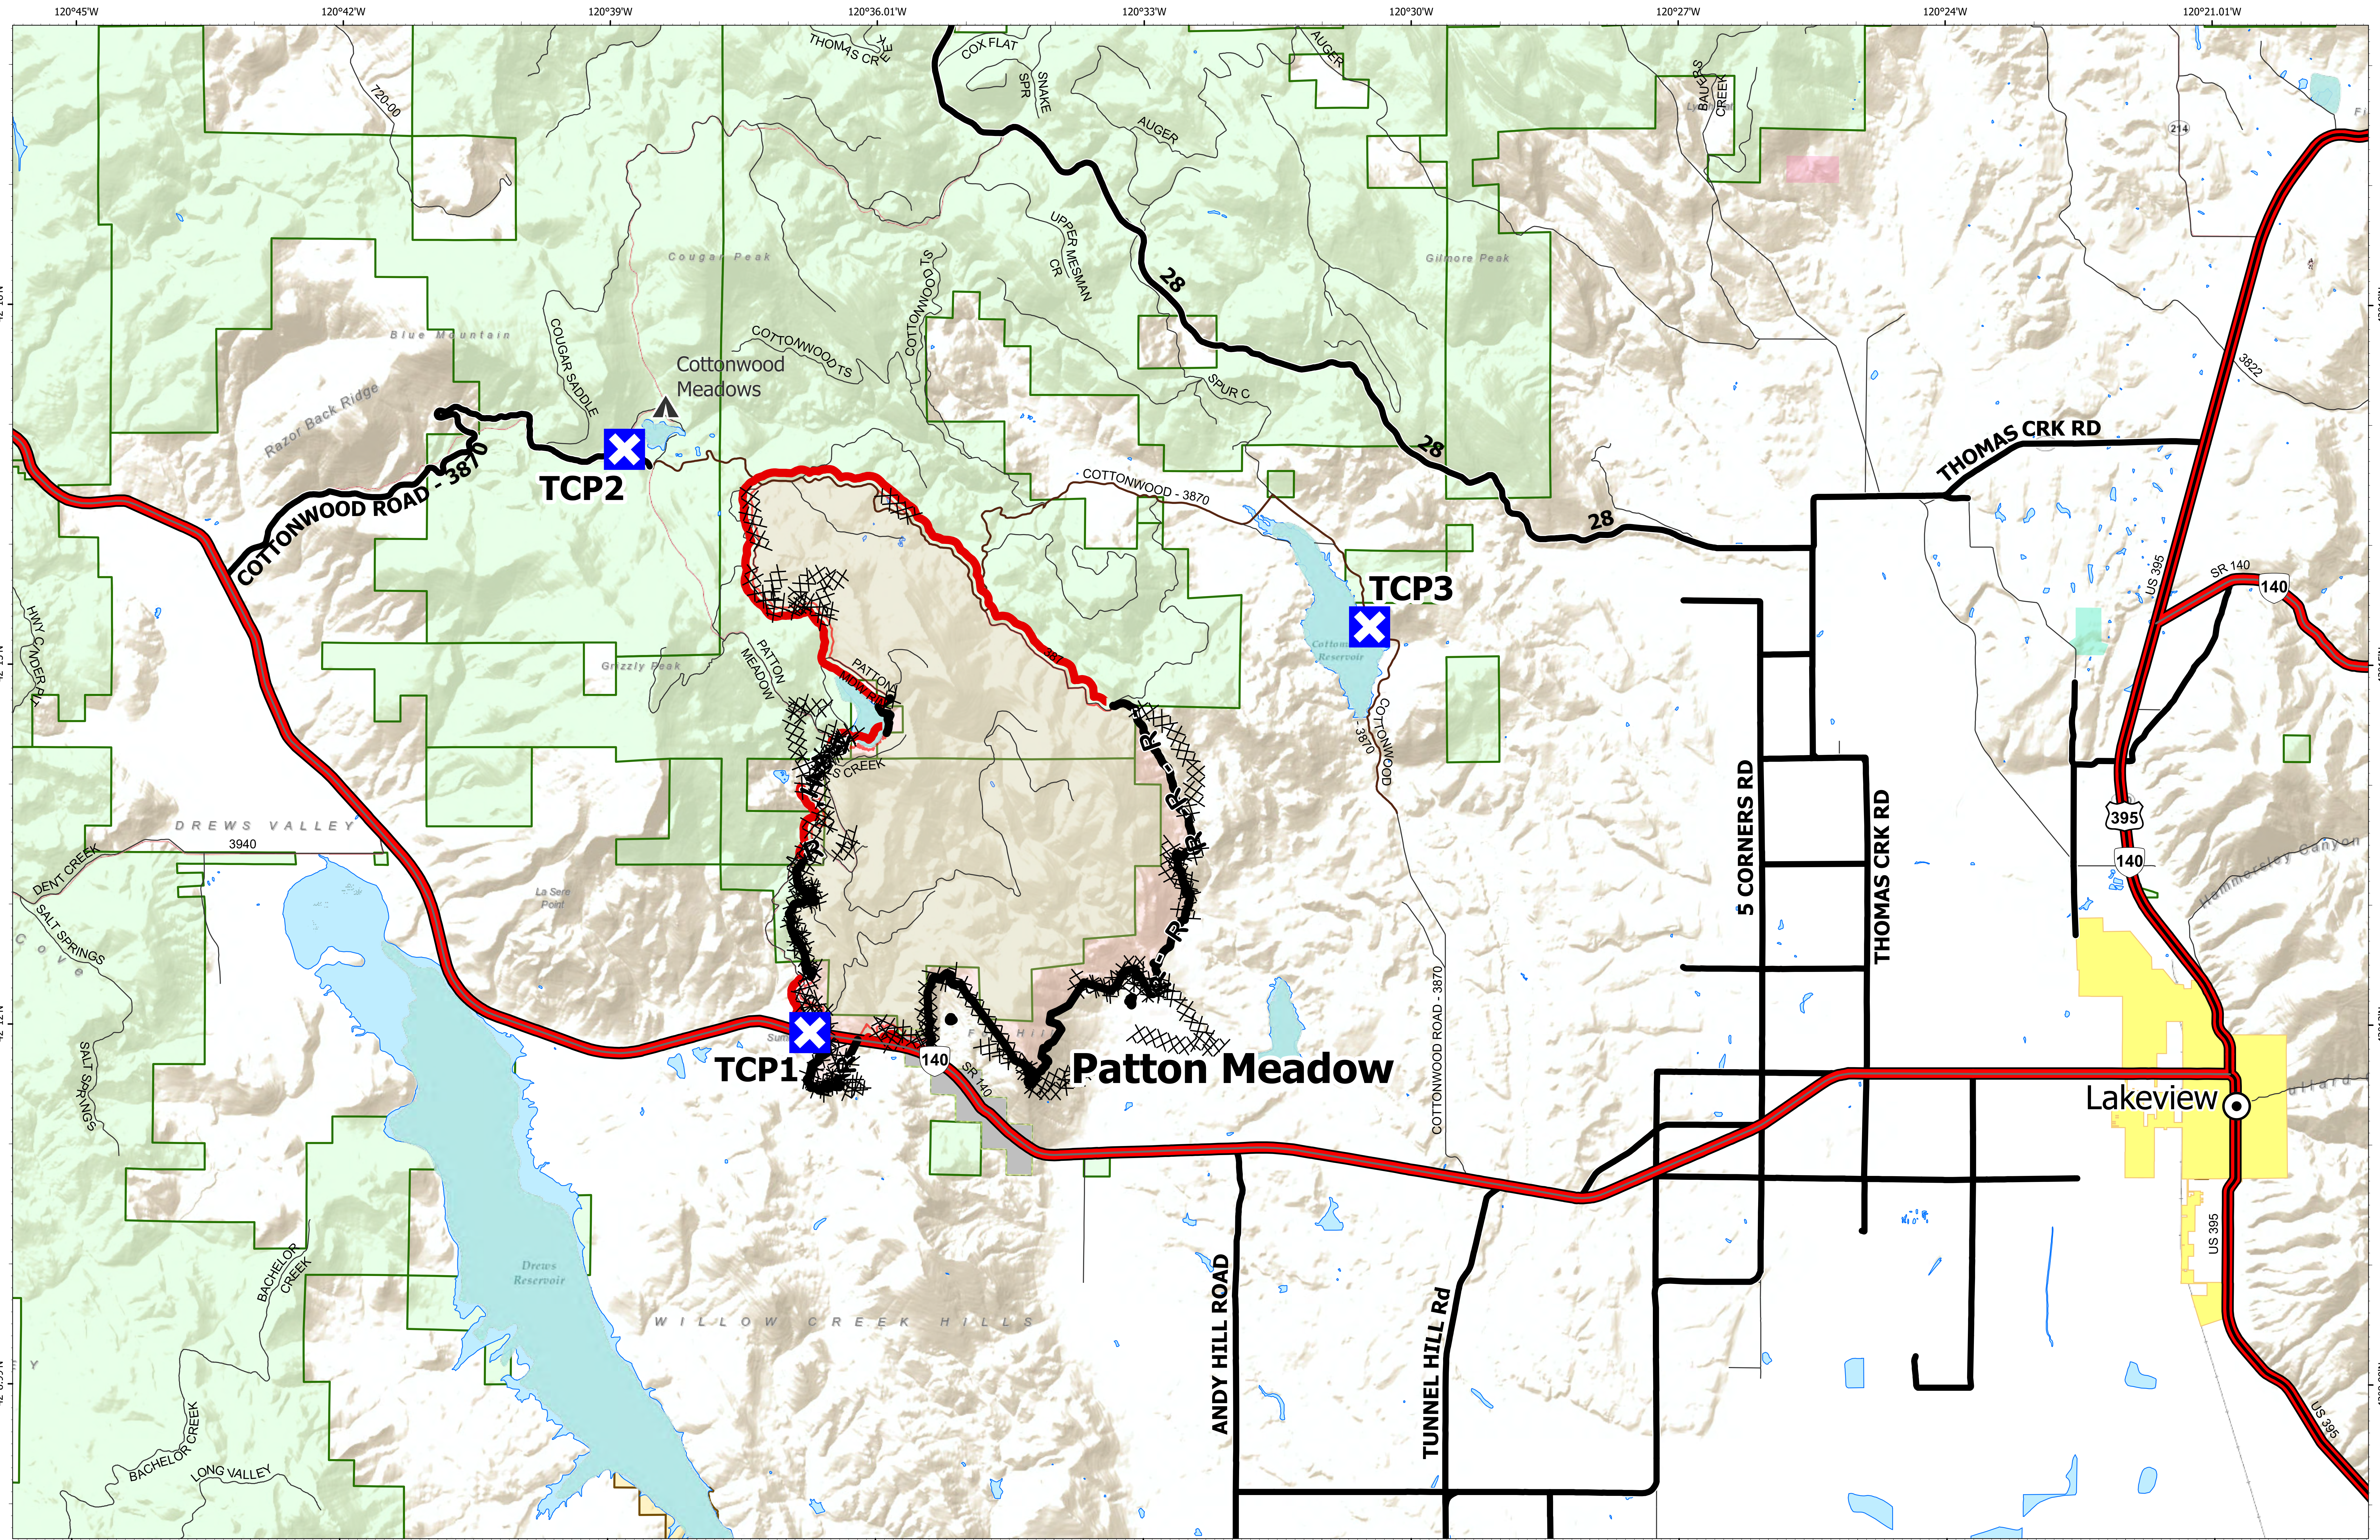

Information Map

Fox Complex

Patton Meadow Fire

August 23, 2021

August 23, 2021

Fox Complex

Information Map

0 1 2 4 Miles

08/23/2021 07:27
Acres from IR & OSC
North American 1983 Datum, Lat/Long Grid

Fox Cpx: 9,771 acres on 08/21/21 @ 07:30 hrs
Patton Meadow: 8,948 acres
Willow Valley: 824 acres

- Fire Area
- Completed Dozer Line
- Completed Hand Line
- Completed Road as Line
- Fire Edge
- Contained Line
- Closure
- Interstate; Highway
- Paved
- All weather
- Mainline Rd
- State Boundary
- Oregon Department of State Lands
- Oregon Parks and Recreation Department
- US Bureau of Land Management
- US Forest Service
- Other Federal Lands

Scan to download maps

Use the camera on a mobile device