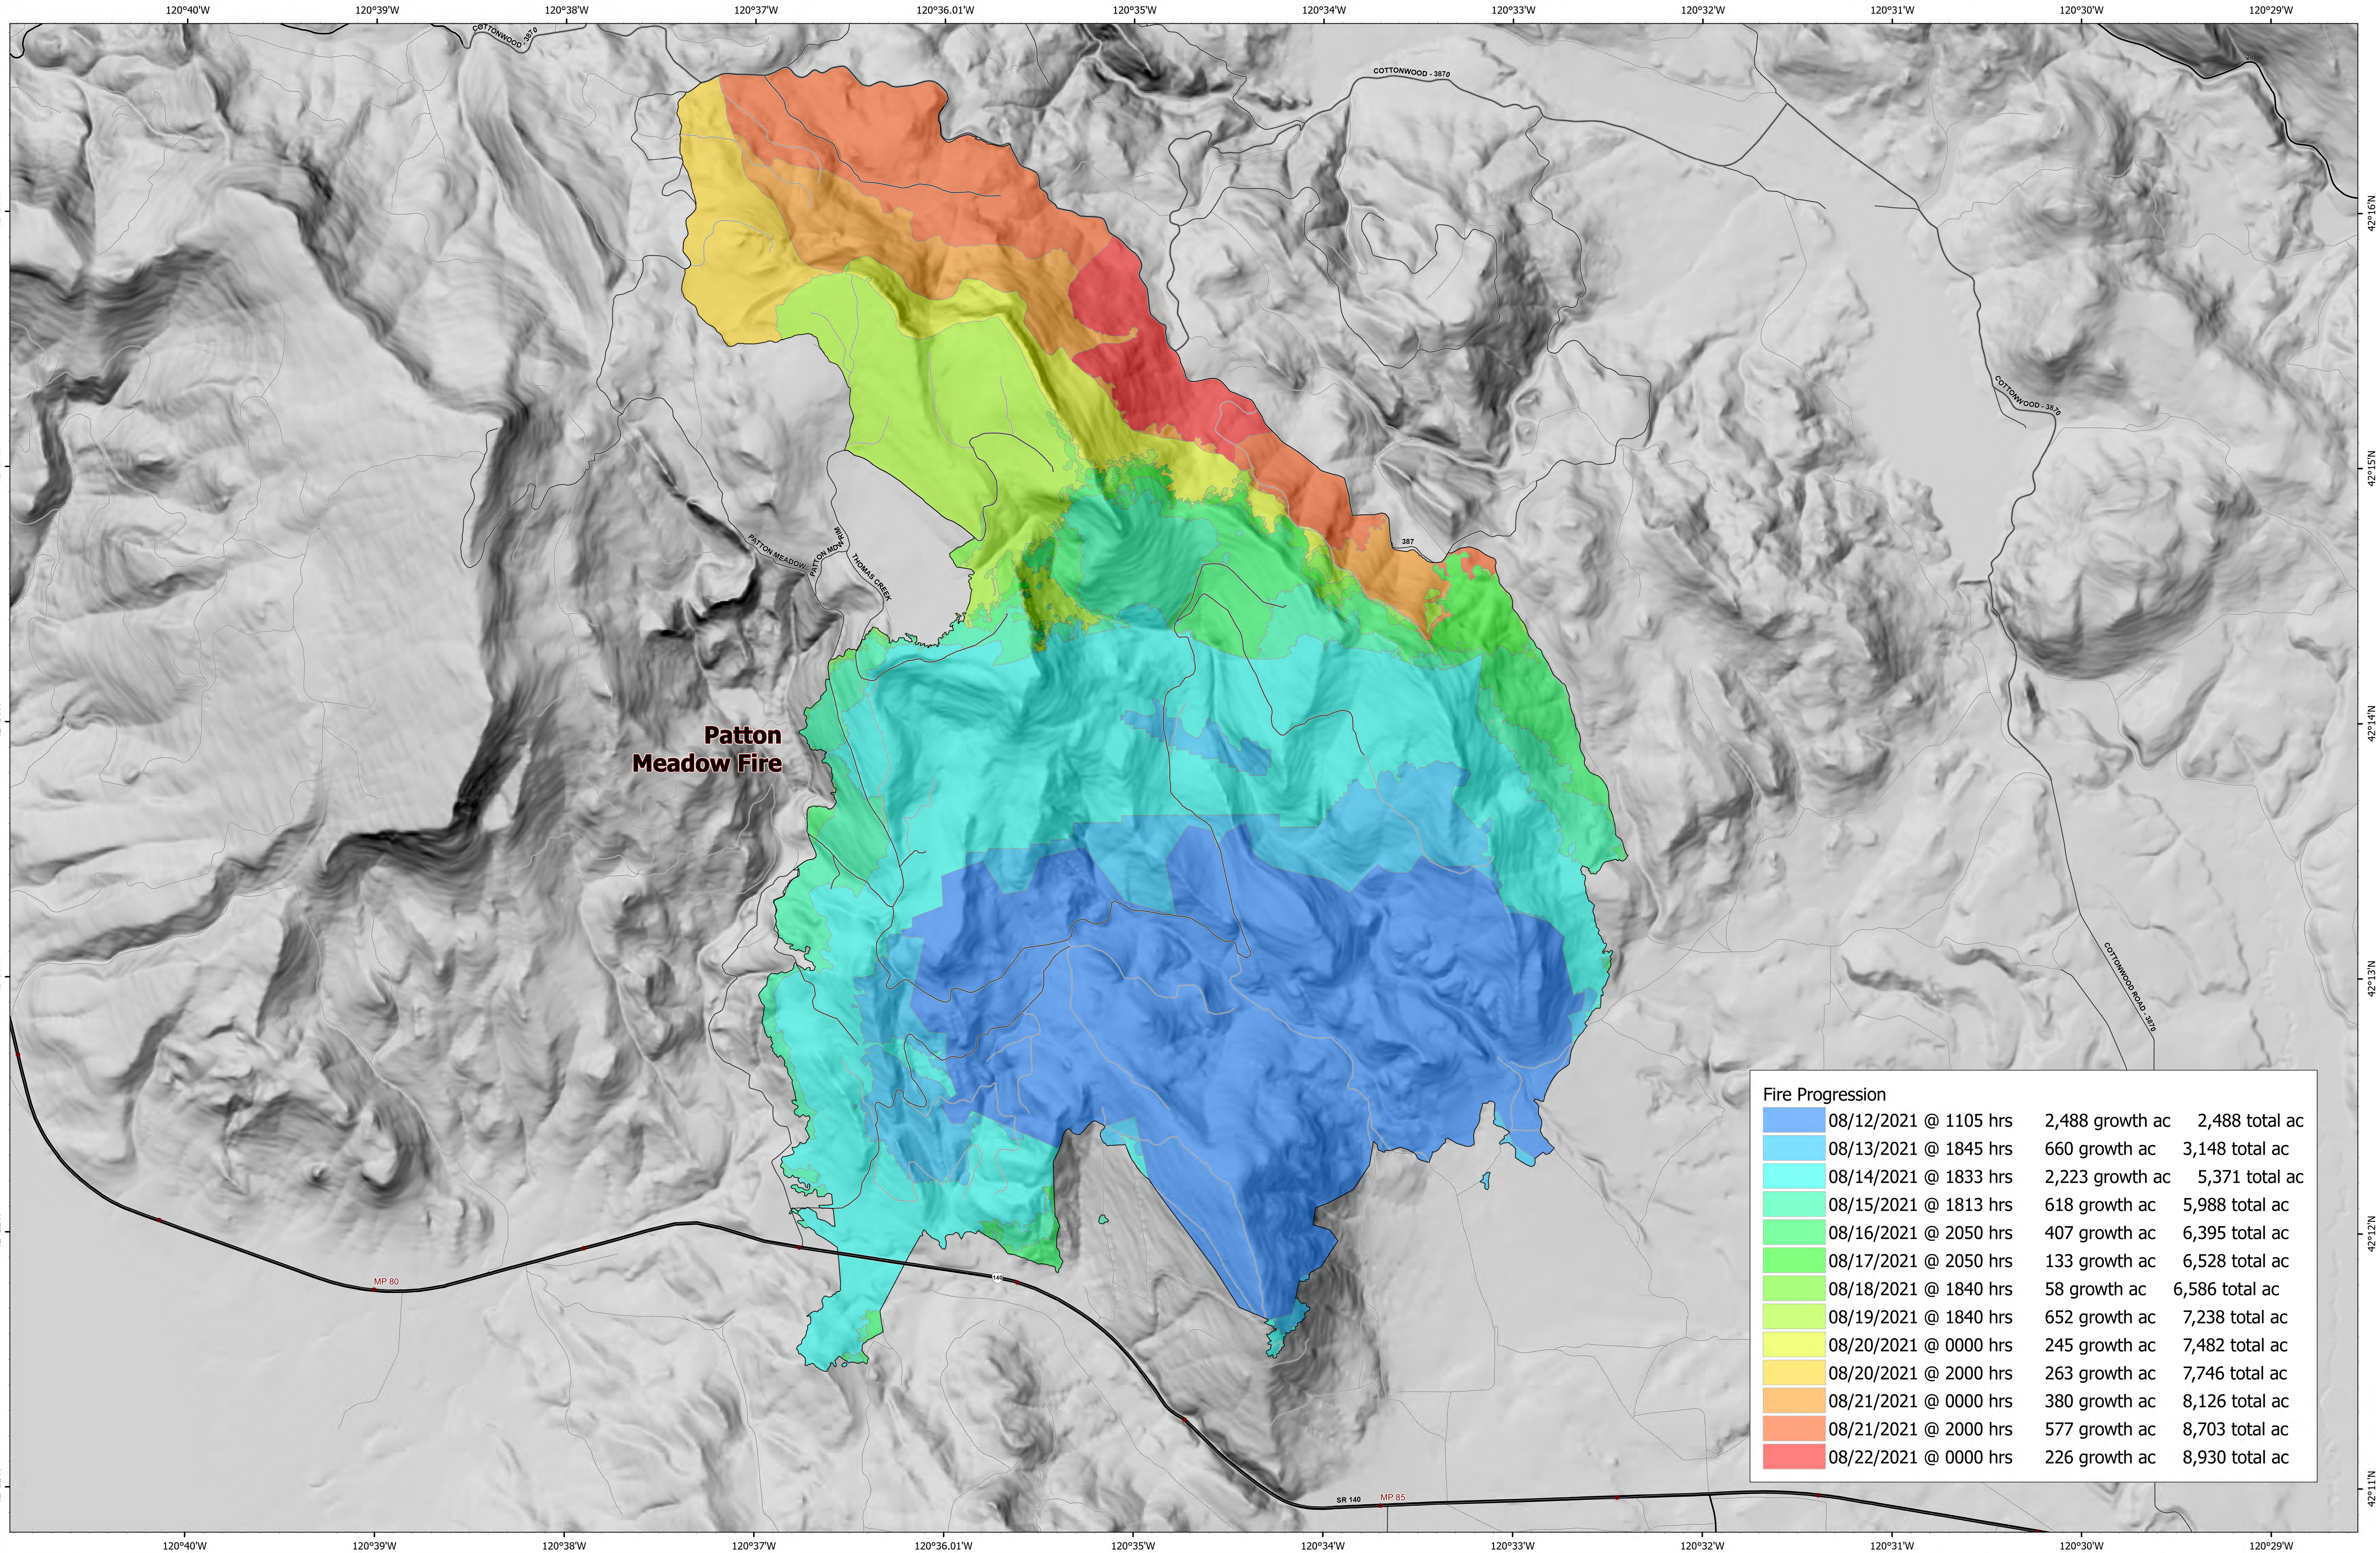

Progression Map

Patton Meadow ORFWF210419

August 23, 2021

August 23, 2021

ORFWF210419

Patton Meadow

Progression

Fire Progression		
08/12/2021 @ 1105 hrs	2,488 growth ac	2,488 total ac
08/13/2021 @ 1845 hrs	660 growth ac	3,148 total ac
08/14/2021 @ 1833 hrs	2,223 growth ac	5,371 total ac
08/15/2021 @ 1813 hrs	618 growth ac	5,988 total ac
08/16/2021 @ 2050 hrs	407 growth ac	6,395 total ac
08/17/2021 @ 2050 hrs	133 growth ac	6,528 total ac
08/18/2021 @ 1840 hrs	58 growth ac	6,586 total ac
08/19/2021 @ 1840 hrs	652 growth ac	7,238 total ac
08/20/2021 @ 0000 hrs	245 growth ac	7,482 total ac
08/20/2021 @ 2000 hrs	263 growth ac	7,746 total ac
08/21/2021 @ 0000 hrs	380 growth ac	8,126 total ac
08/21/2021 @ 2000 hrs	577 growth ac	8,703 total ac
08/22/2021 @ 0000 hrs	226 growth ac	8,930 total ac

ODF Team 3 GIS
08/23/2021 1606
Acres from IR & OSC

Fox Cpx: 9,771 acres at 08/21/21 @ 07:30 hrs
Patton Meadow: 8,930 acres
Willow Valley: 824 acres

Scan to download maps

Use the camera on a mobile device