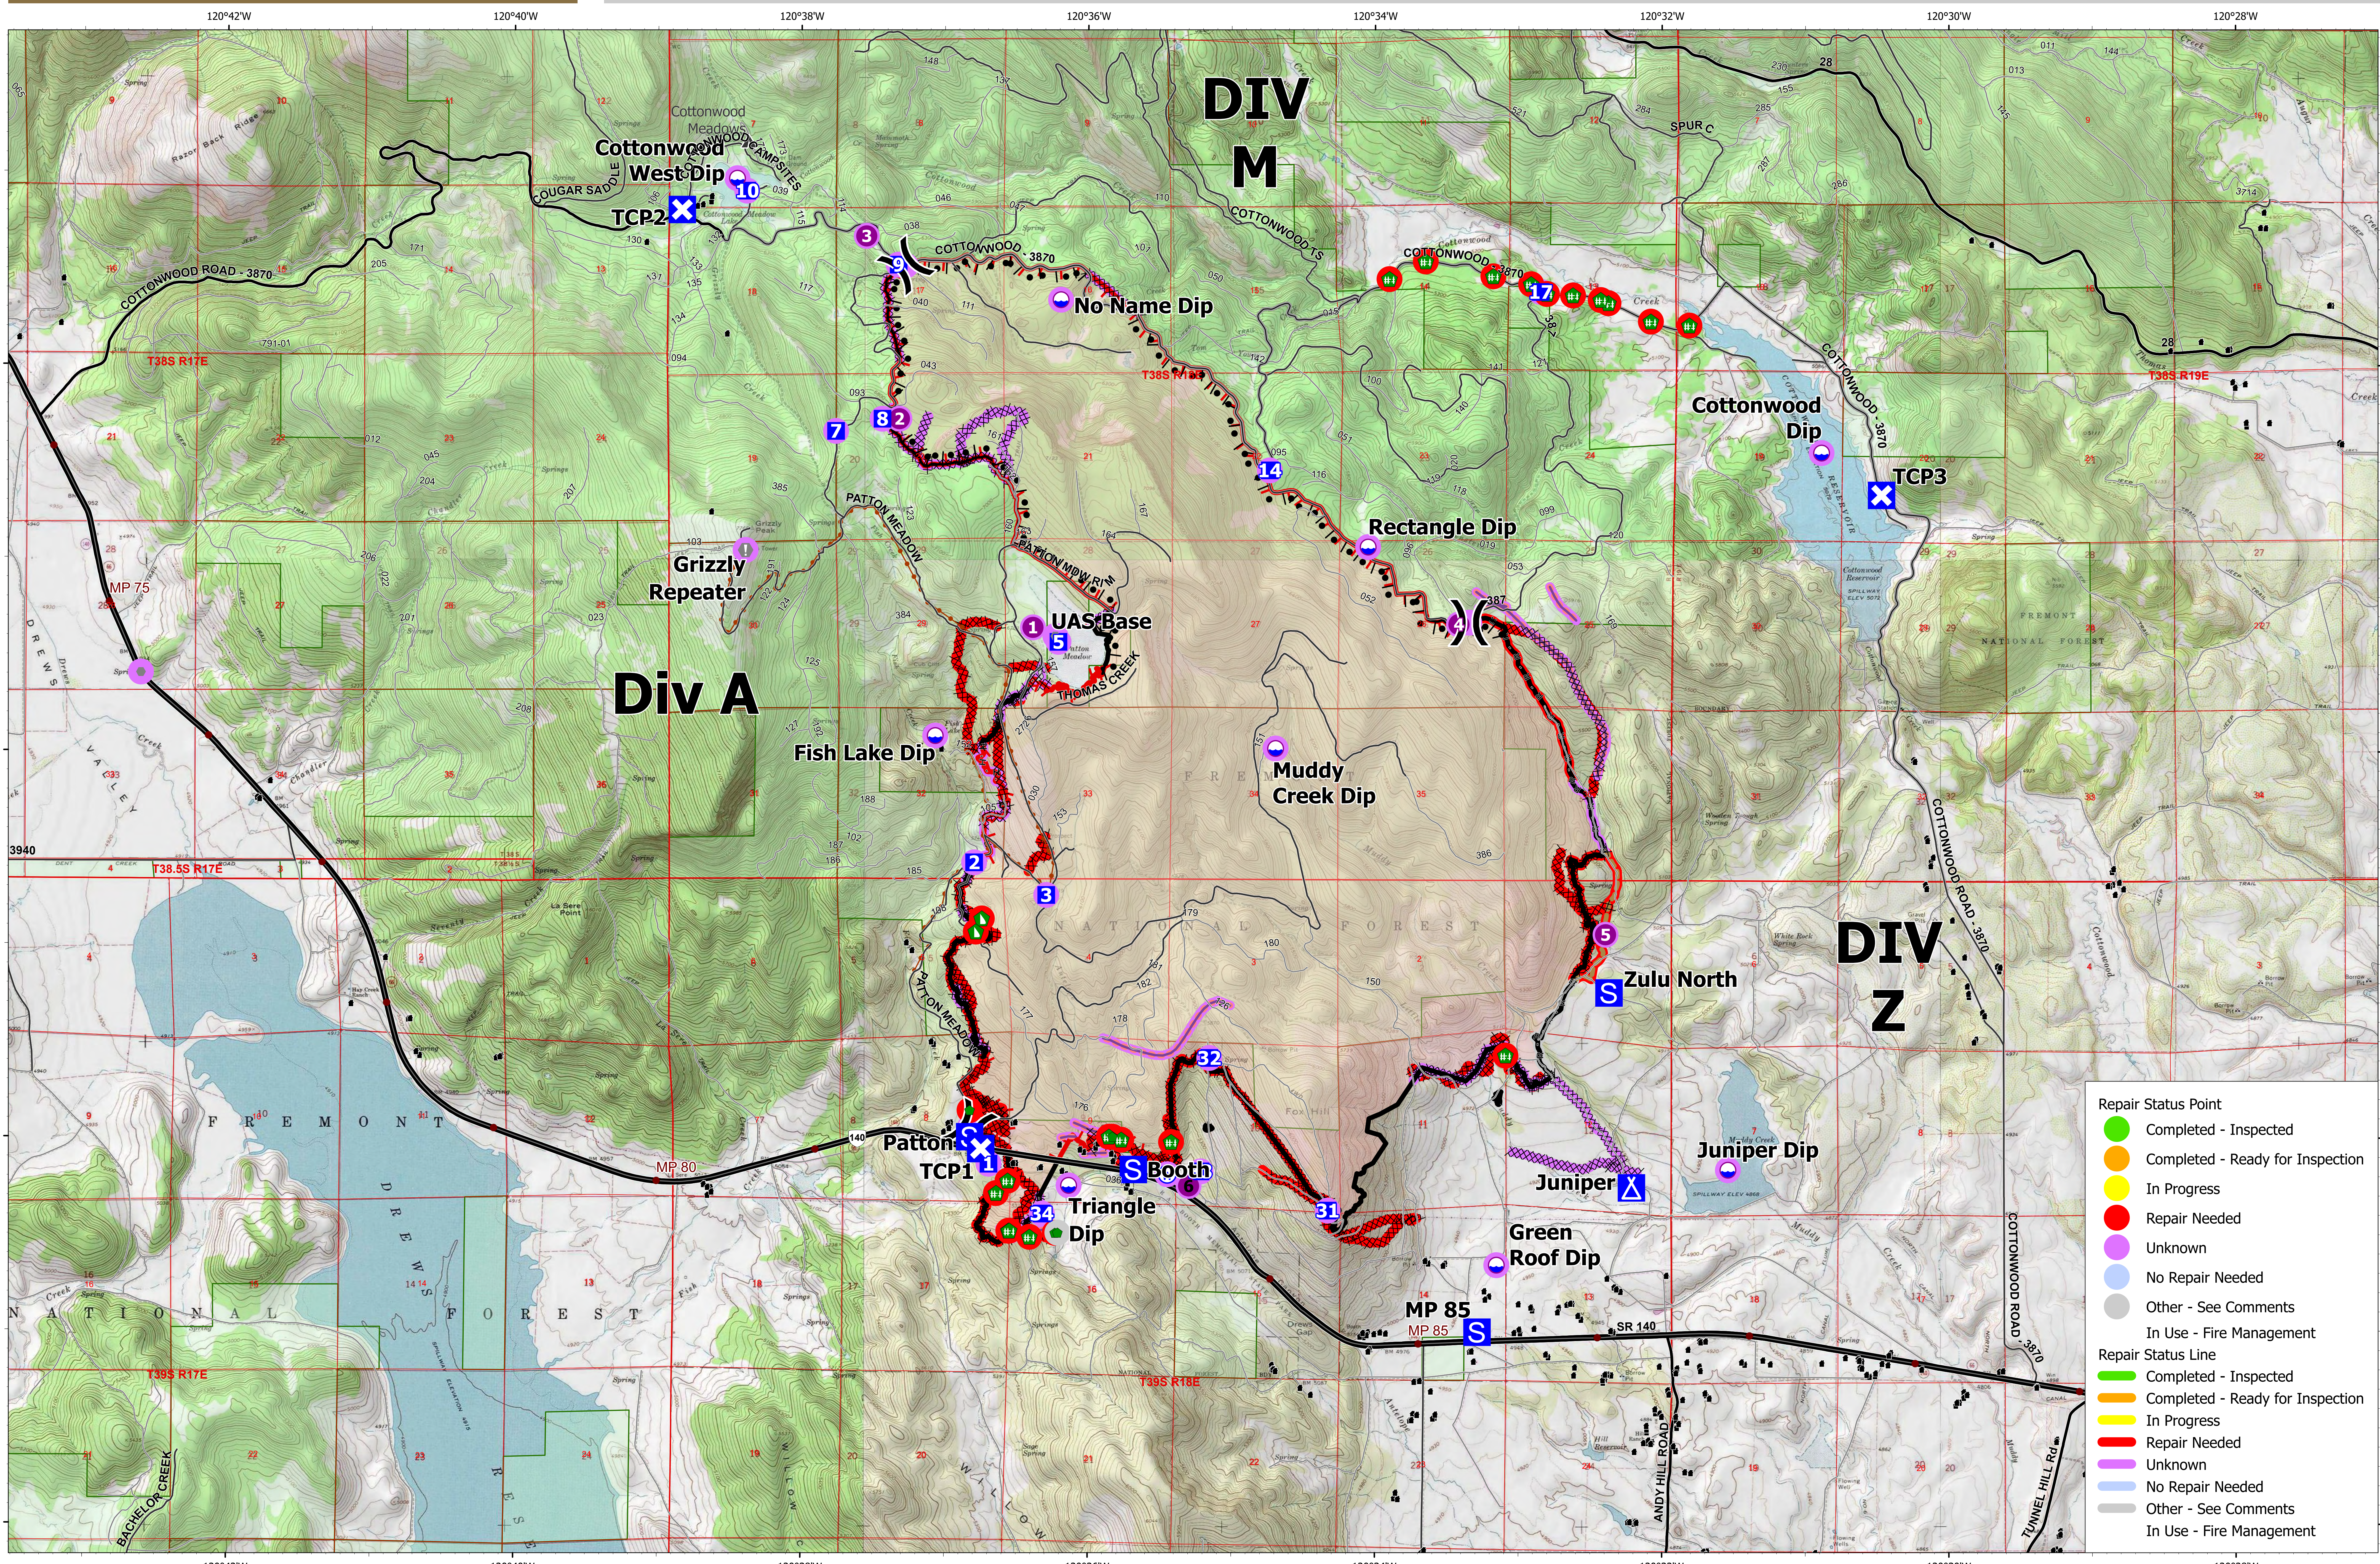

Repair Map

Patton Meadow ORFWF210419

August 23, 2021

August 23, 2021

ORFWF210419

Patton Meadow

Repair Map

Repair Status Point

- Completed - Inspected
- Completed - Ready for Inspection
- In Progress
- Repair Needed
- Unknown
- No Repair Needed
- Other - See Comments
- In Use - Fire Management

Repair Status Line

- Completed - Inspected
- Completed - Ready for Inspection
- In Progress
- Repair Needed
- Unknown
- No Repair Needed
- Other - See Comments
- In Use - Fire Management

ODF Team 3 GIS
08/22/2021 2:144
Acres from IR & OSC

Fox Cpx: 9,771 acres at 08/21/21 @ 07:30 hrs
Patton Meadow: 8,948 acres
Willow Valley: 824 acres

Fire Area	Road Repair	Division Break	Other	Oregon Parks and Recreation Department
Completed Burnout	Retardant Drop	Drop Point	Repair Point	US Forest Service
Completed Dozer Line	Fire Edge	Closure	Fence - Cut/Damaged	State Boundary
Completed Hand Line	Contained Line	Camp	Dozer Push	Buried Transmission Line
Completed Road as Line	Dip Site	Staging Area	Water Source	
Access or Improved Road	Helispot	Value at Risk	Structures