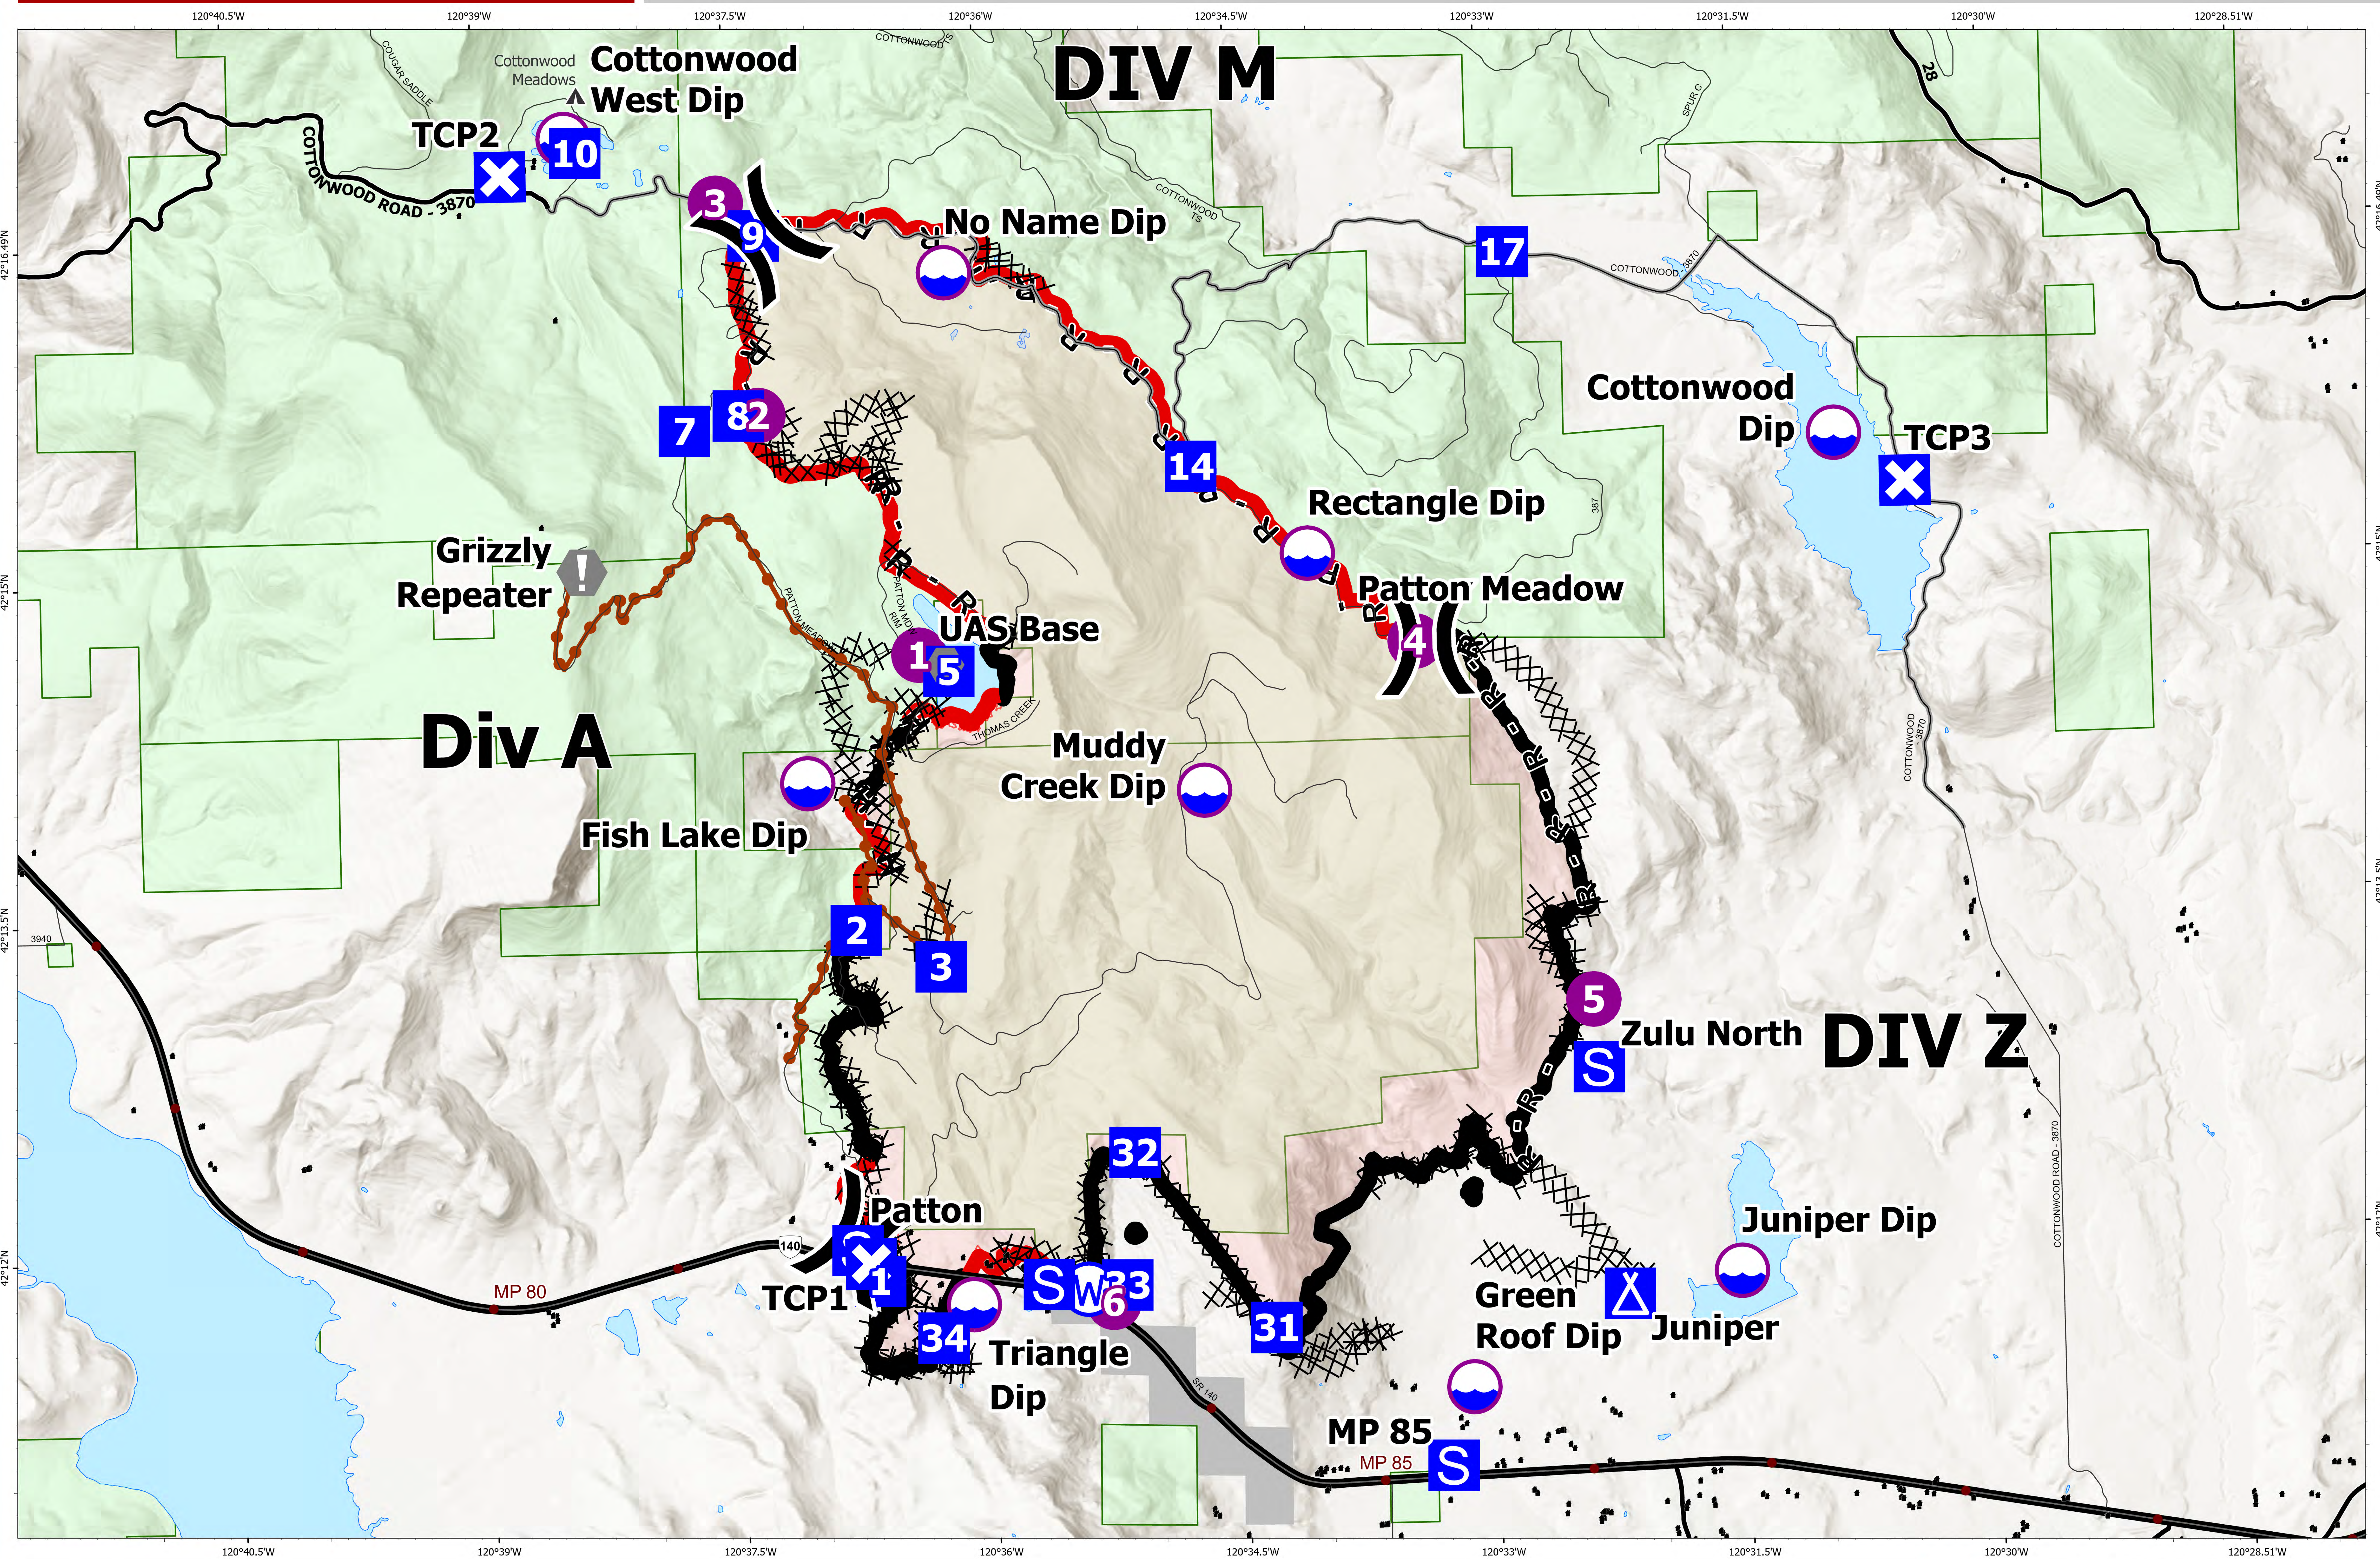

Briefing Map

Patton Meadow

ORFWF210419

August 24, 2021
Day Shift

ODF Team 3 GIS
08/23/2021 2043
Acres from IR
North American 1983 Datum, Lat/Long Grid

Fox Cpx: 9,754 acres at 08/23/21 @ 16:44 hrs
Patton Meadow: 8930 acres
Willow Valley: 824 acres

Fire Area	Contained Line	Closure	Water Source
Completed Dozer Line	Dip Site	Camp	Structures
Completed Hand Line	Helispot	Staging Area	Federal or State highway
Completed Road as Line	Division Break	Value at Risk	Paved
Fire Edge	Drop Point	Other	Mainline Rd
			State Boundary
			Buried Transmission Line