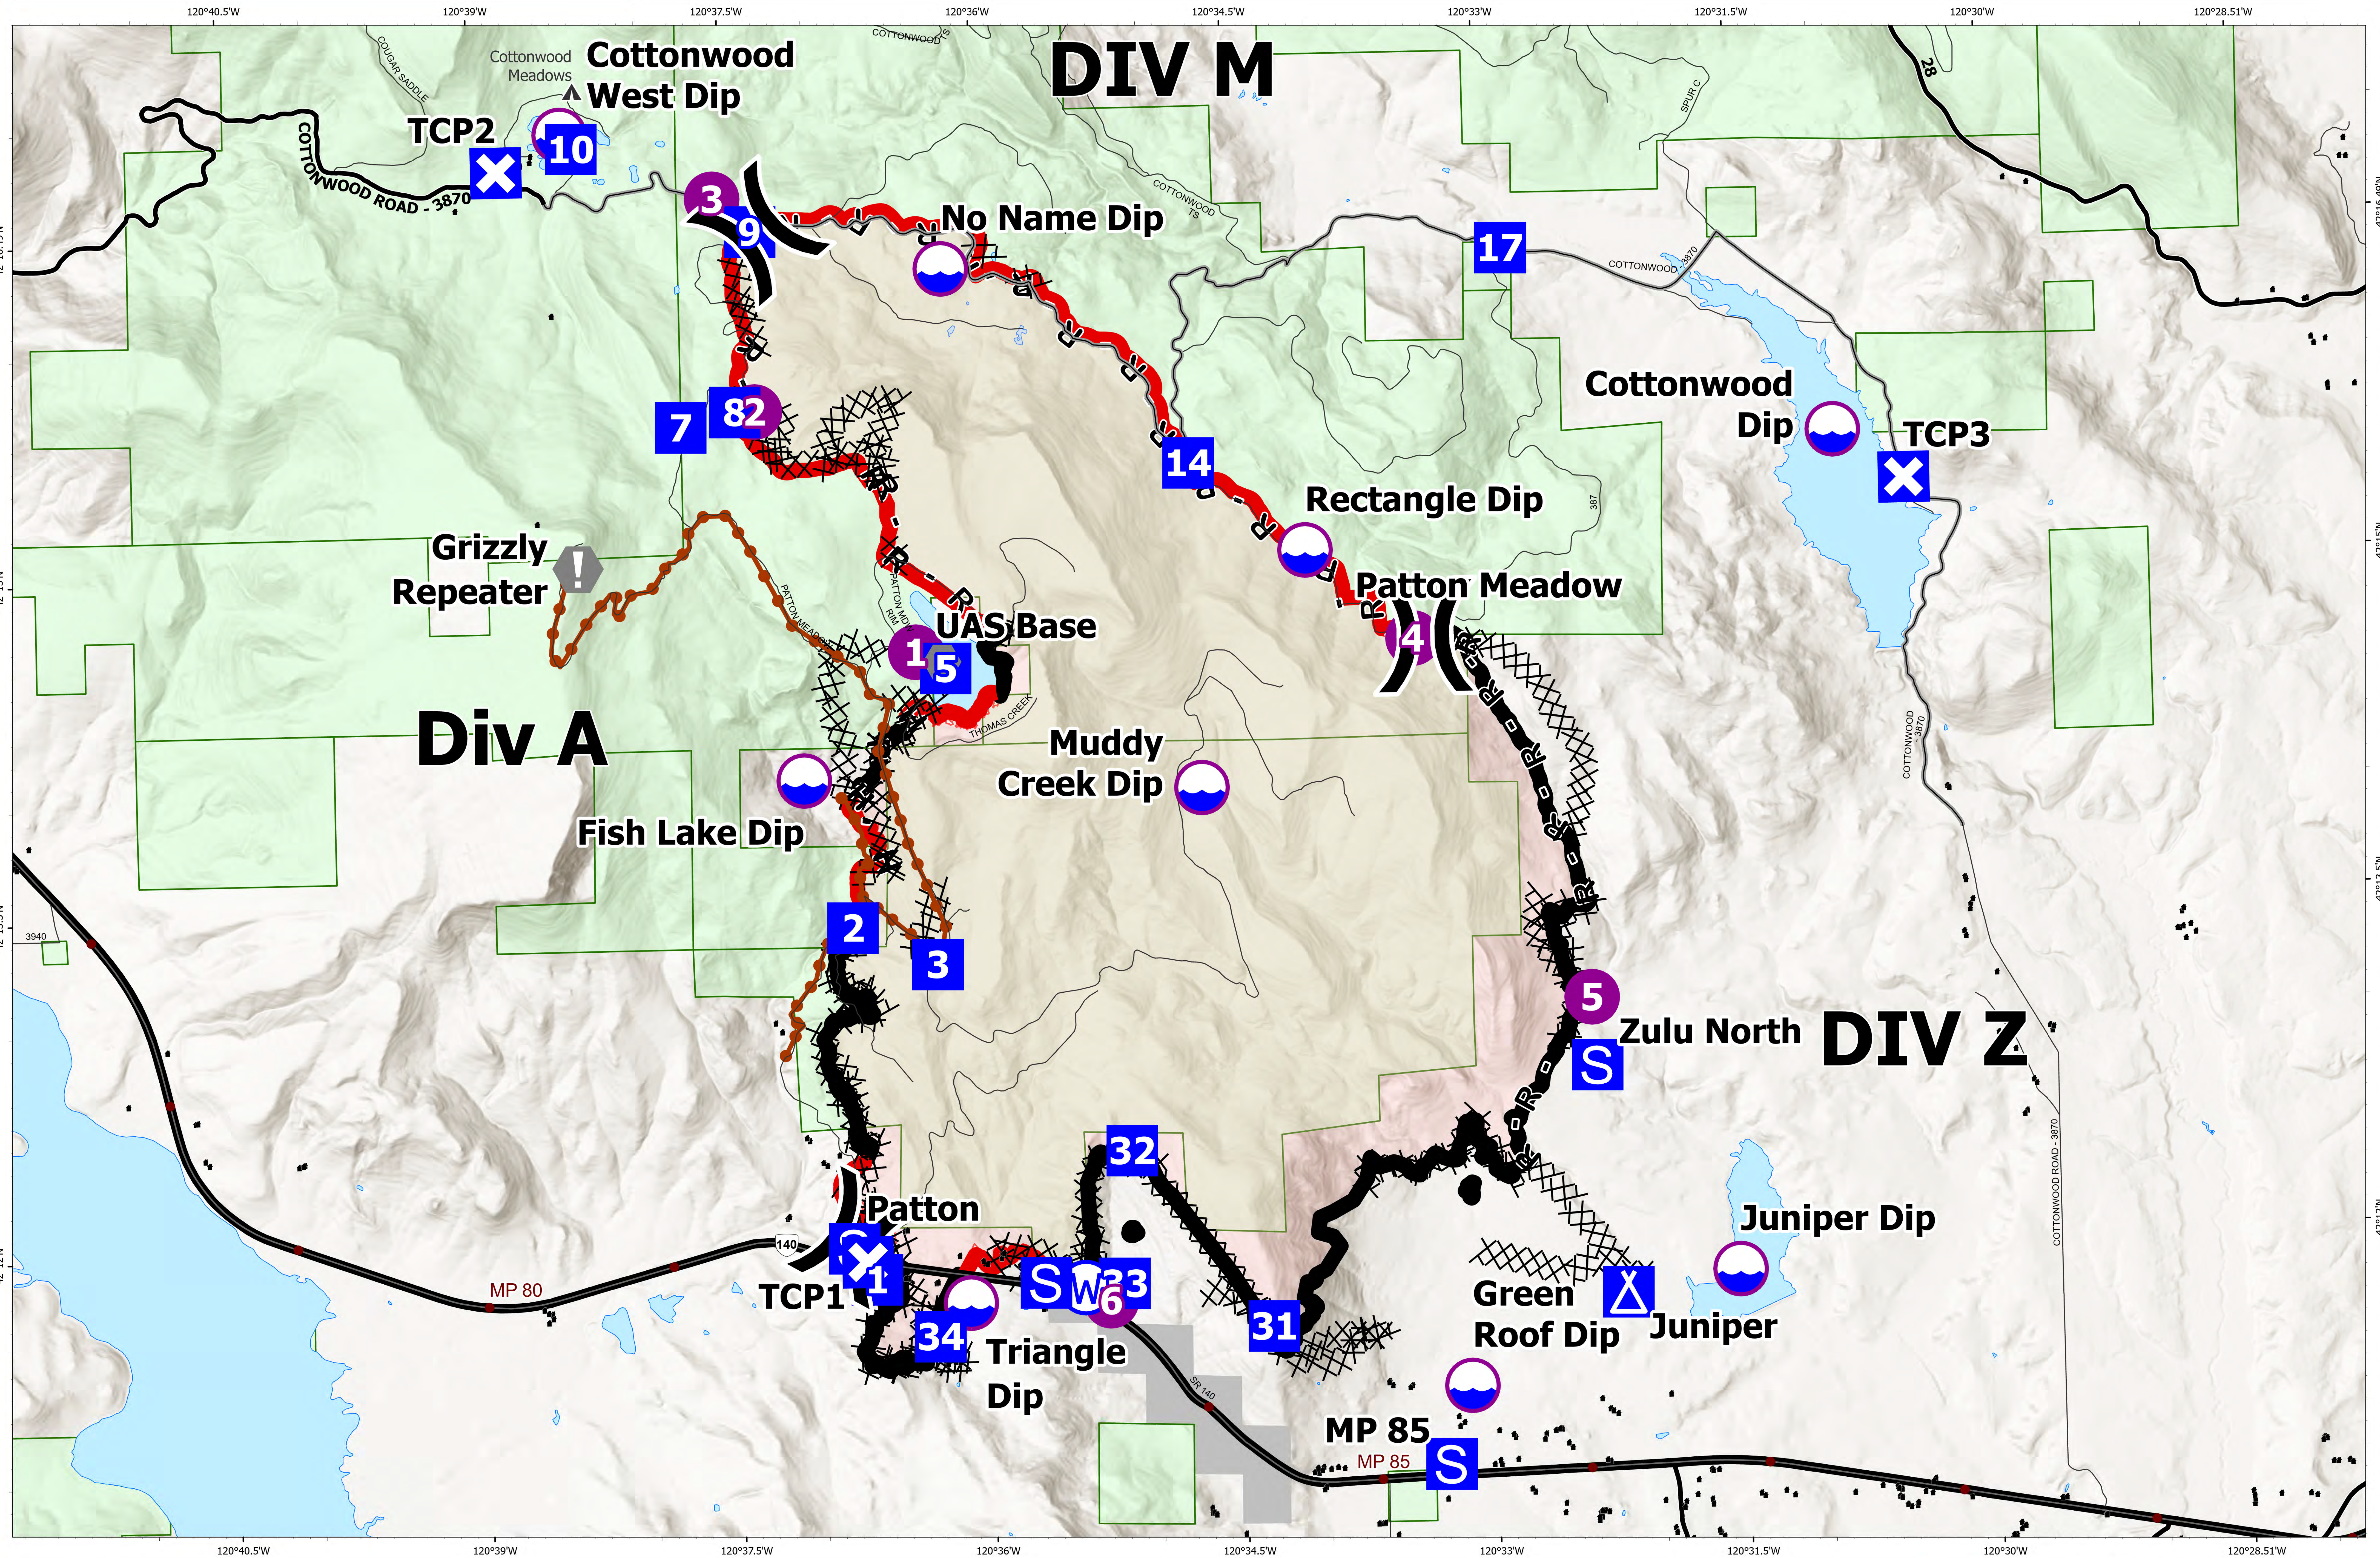

Briefing Map

Patton Meadow

ORFWF210419

August 24, 2021
Night Shift

ODF Team 3 GIS
08/24/2021 1431
Acres from IR
North American 1983 Datum, Lat/Long Grid

Fox Cpx: 9,754 acres at 08/23/21 @ 16:44 hrs
Patton Meadow: 8930 acres
Willow Valley: 824 acres

- Fire Area
- - - Completed Dozer Line
- H - Completed Hand Line
- R - Completed Road as Line
- Fire Edge
- Contained Line
- Dip Site
- Helispot
-) Division Break
- Drop Point
- X Closure
- S Camp
- S Staging Area
- ! Value at Risk
- Other
- W Water Source
- Structures
- Federal or State highway
- Paved
- Mainline Rd
- All weather
- - - State Boundary
- Buried Transmission Line