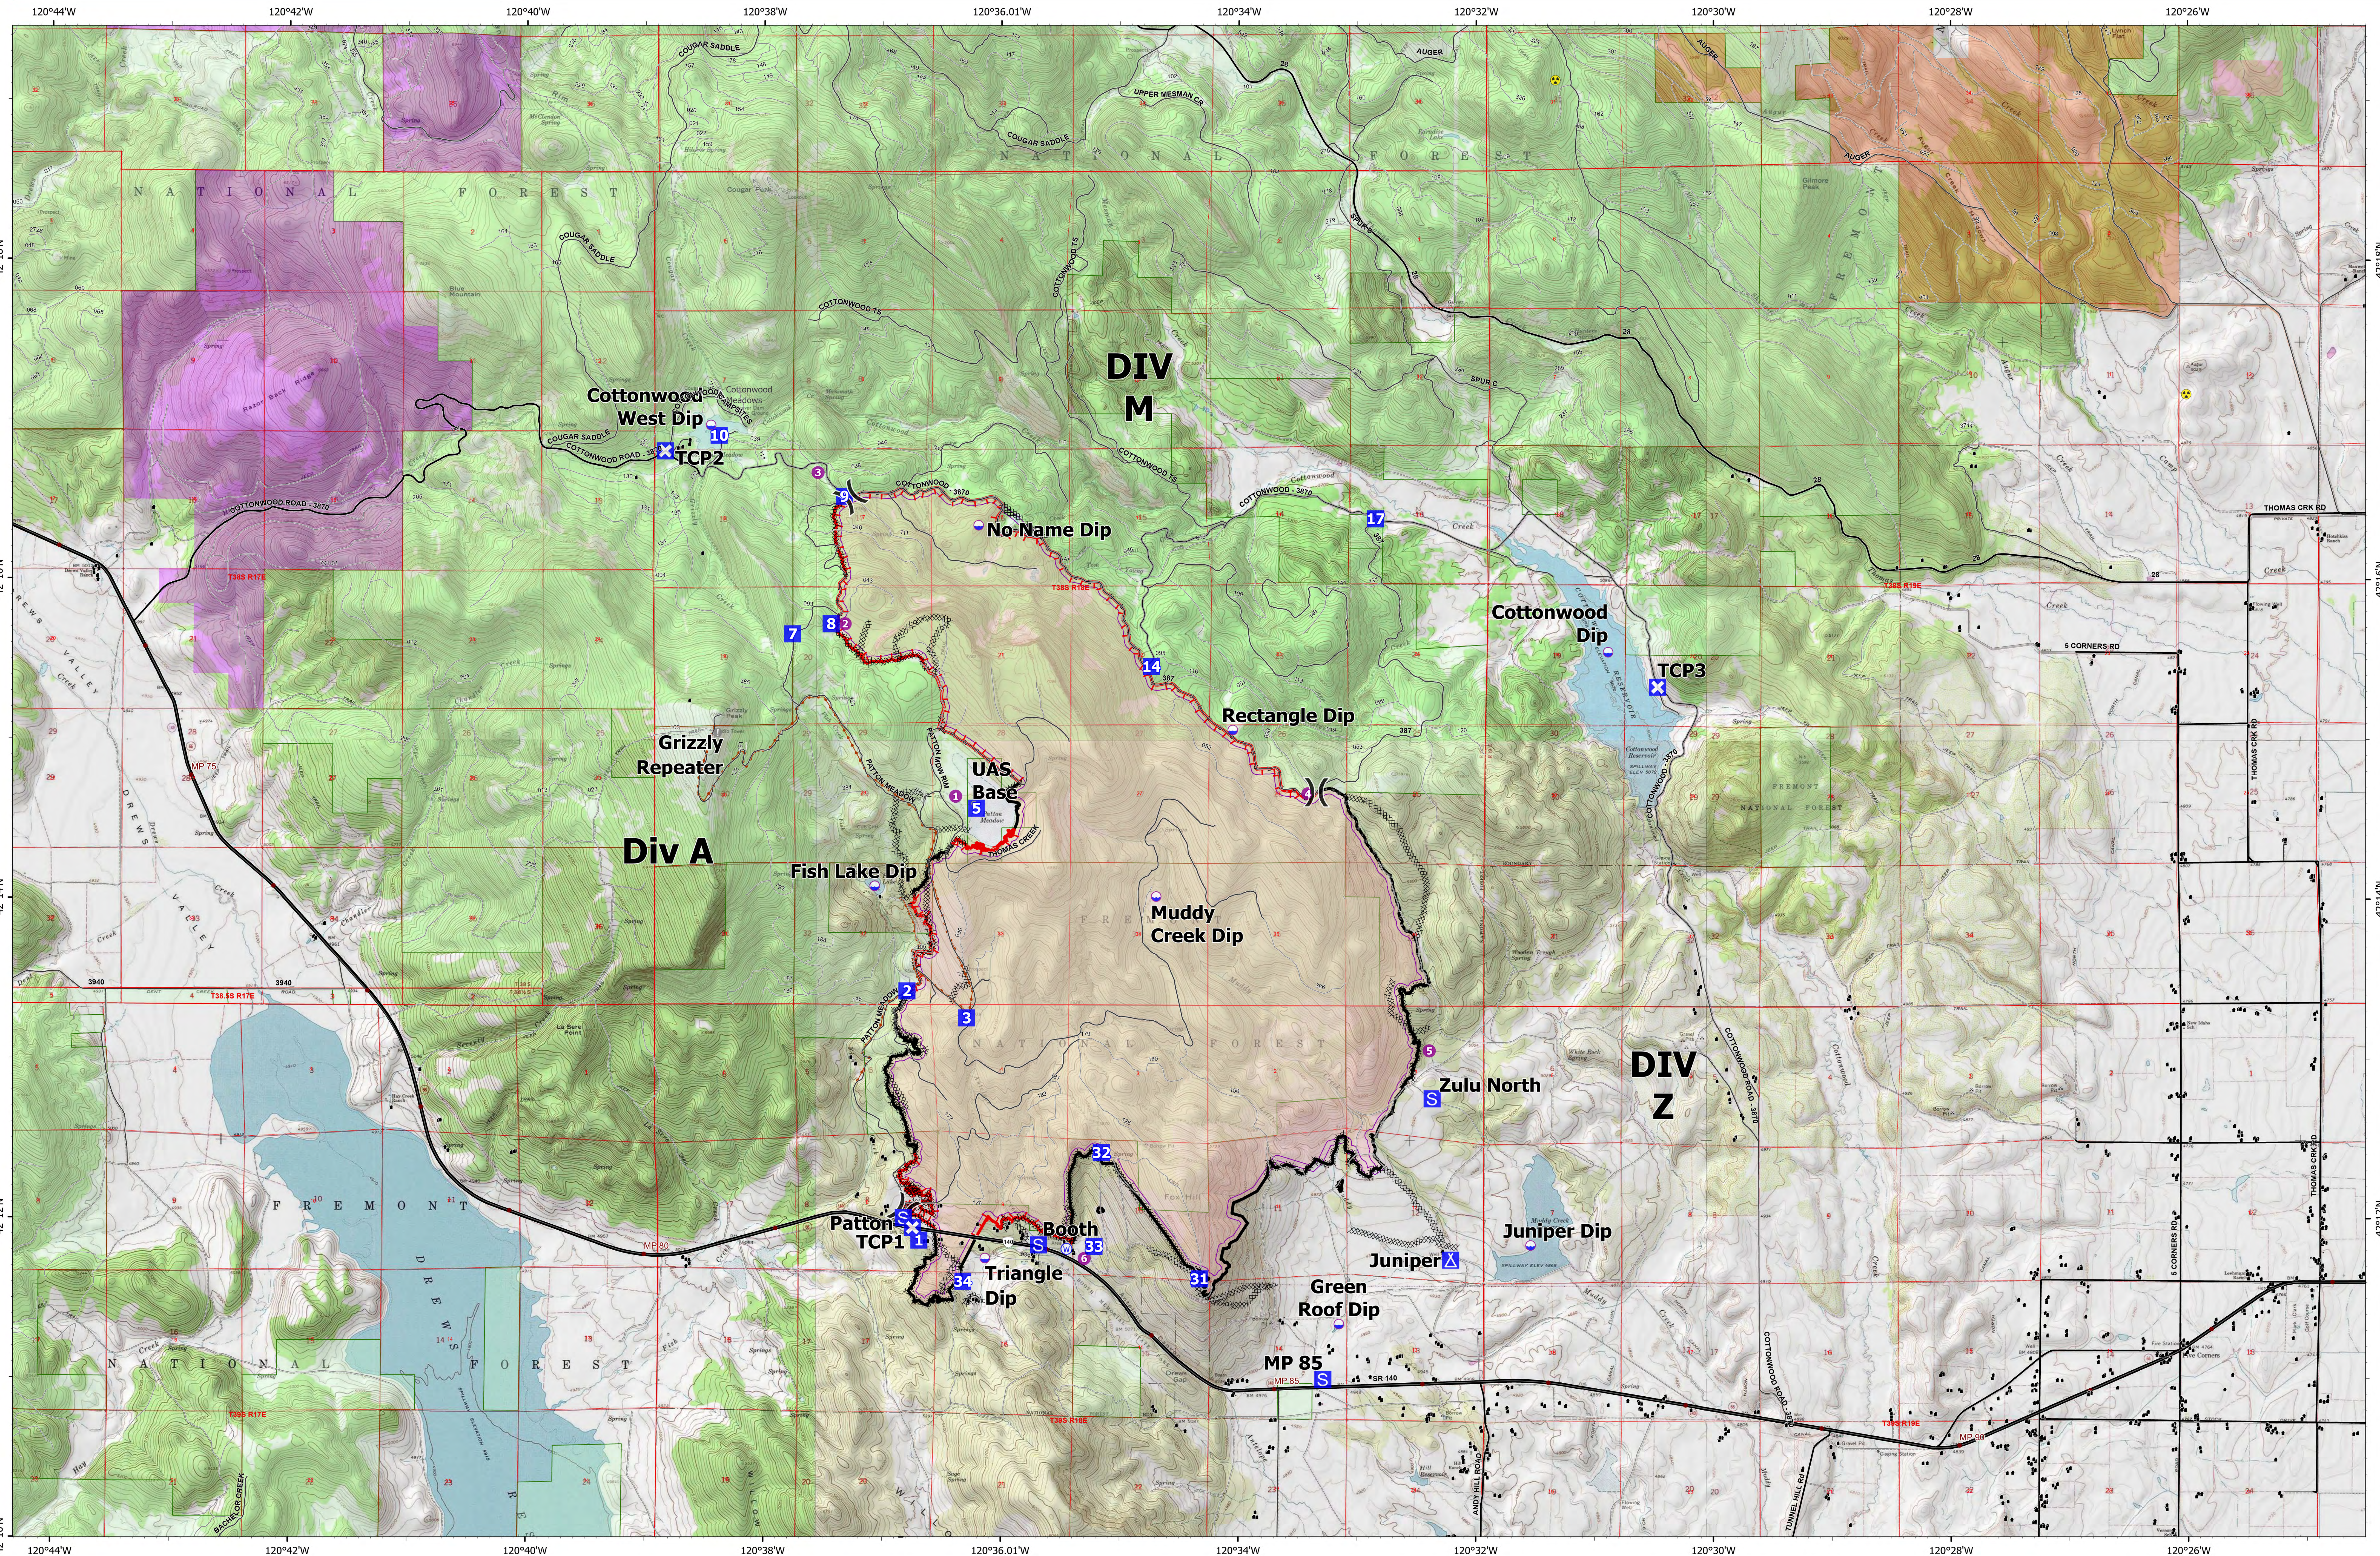

OPS Map

Patton Meadow

ORFWF210419

August 24, 2021
Day Shift

0 0.5 1 2 Miles

ODF Team 3 GIS
08/23/2021 2037
Acres from IR

Fox Cpx: 9,754 acres at 08/23/21 @ 16:44 hrs
Patton Meadow: 8,930 acres
Willow Valley: 824 acres

- Fire Area
- Completed Dozer Line
- Completed Hand Line
- Completed Road as Line
- Fire Edge
- Contained Line
- Dip Site
- Helispot
- Division Break
- Drop Point
- Closure
- Camp
- Staging Area
- Value at Risk
- Other
- Hazard
- Water Source
- Structures
- Oregon Department of State Lands
- Oregon Parks and Recreation Department
- US Forest Service
- State Boundary
- Buried Transmission Line
- Collins Timber Company
- Green Diamond
- 200ft Mop Up Area

Scan to download maps

Use the camera on a mobile device