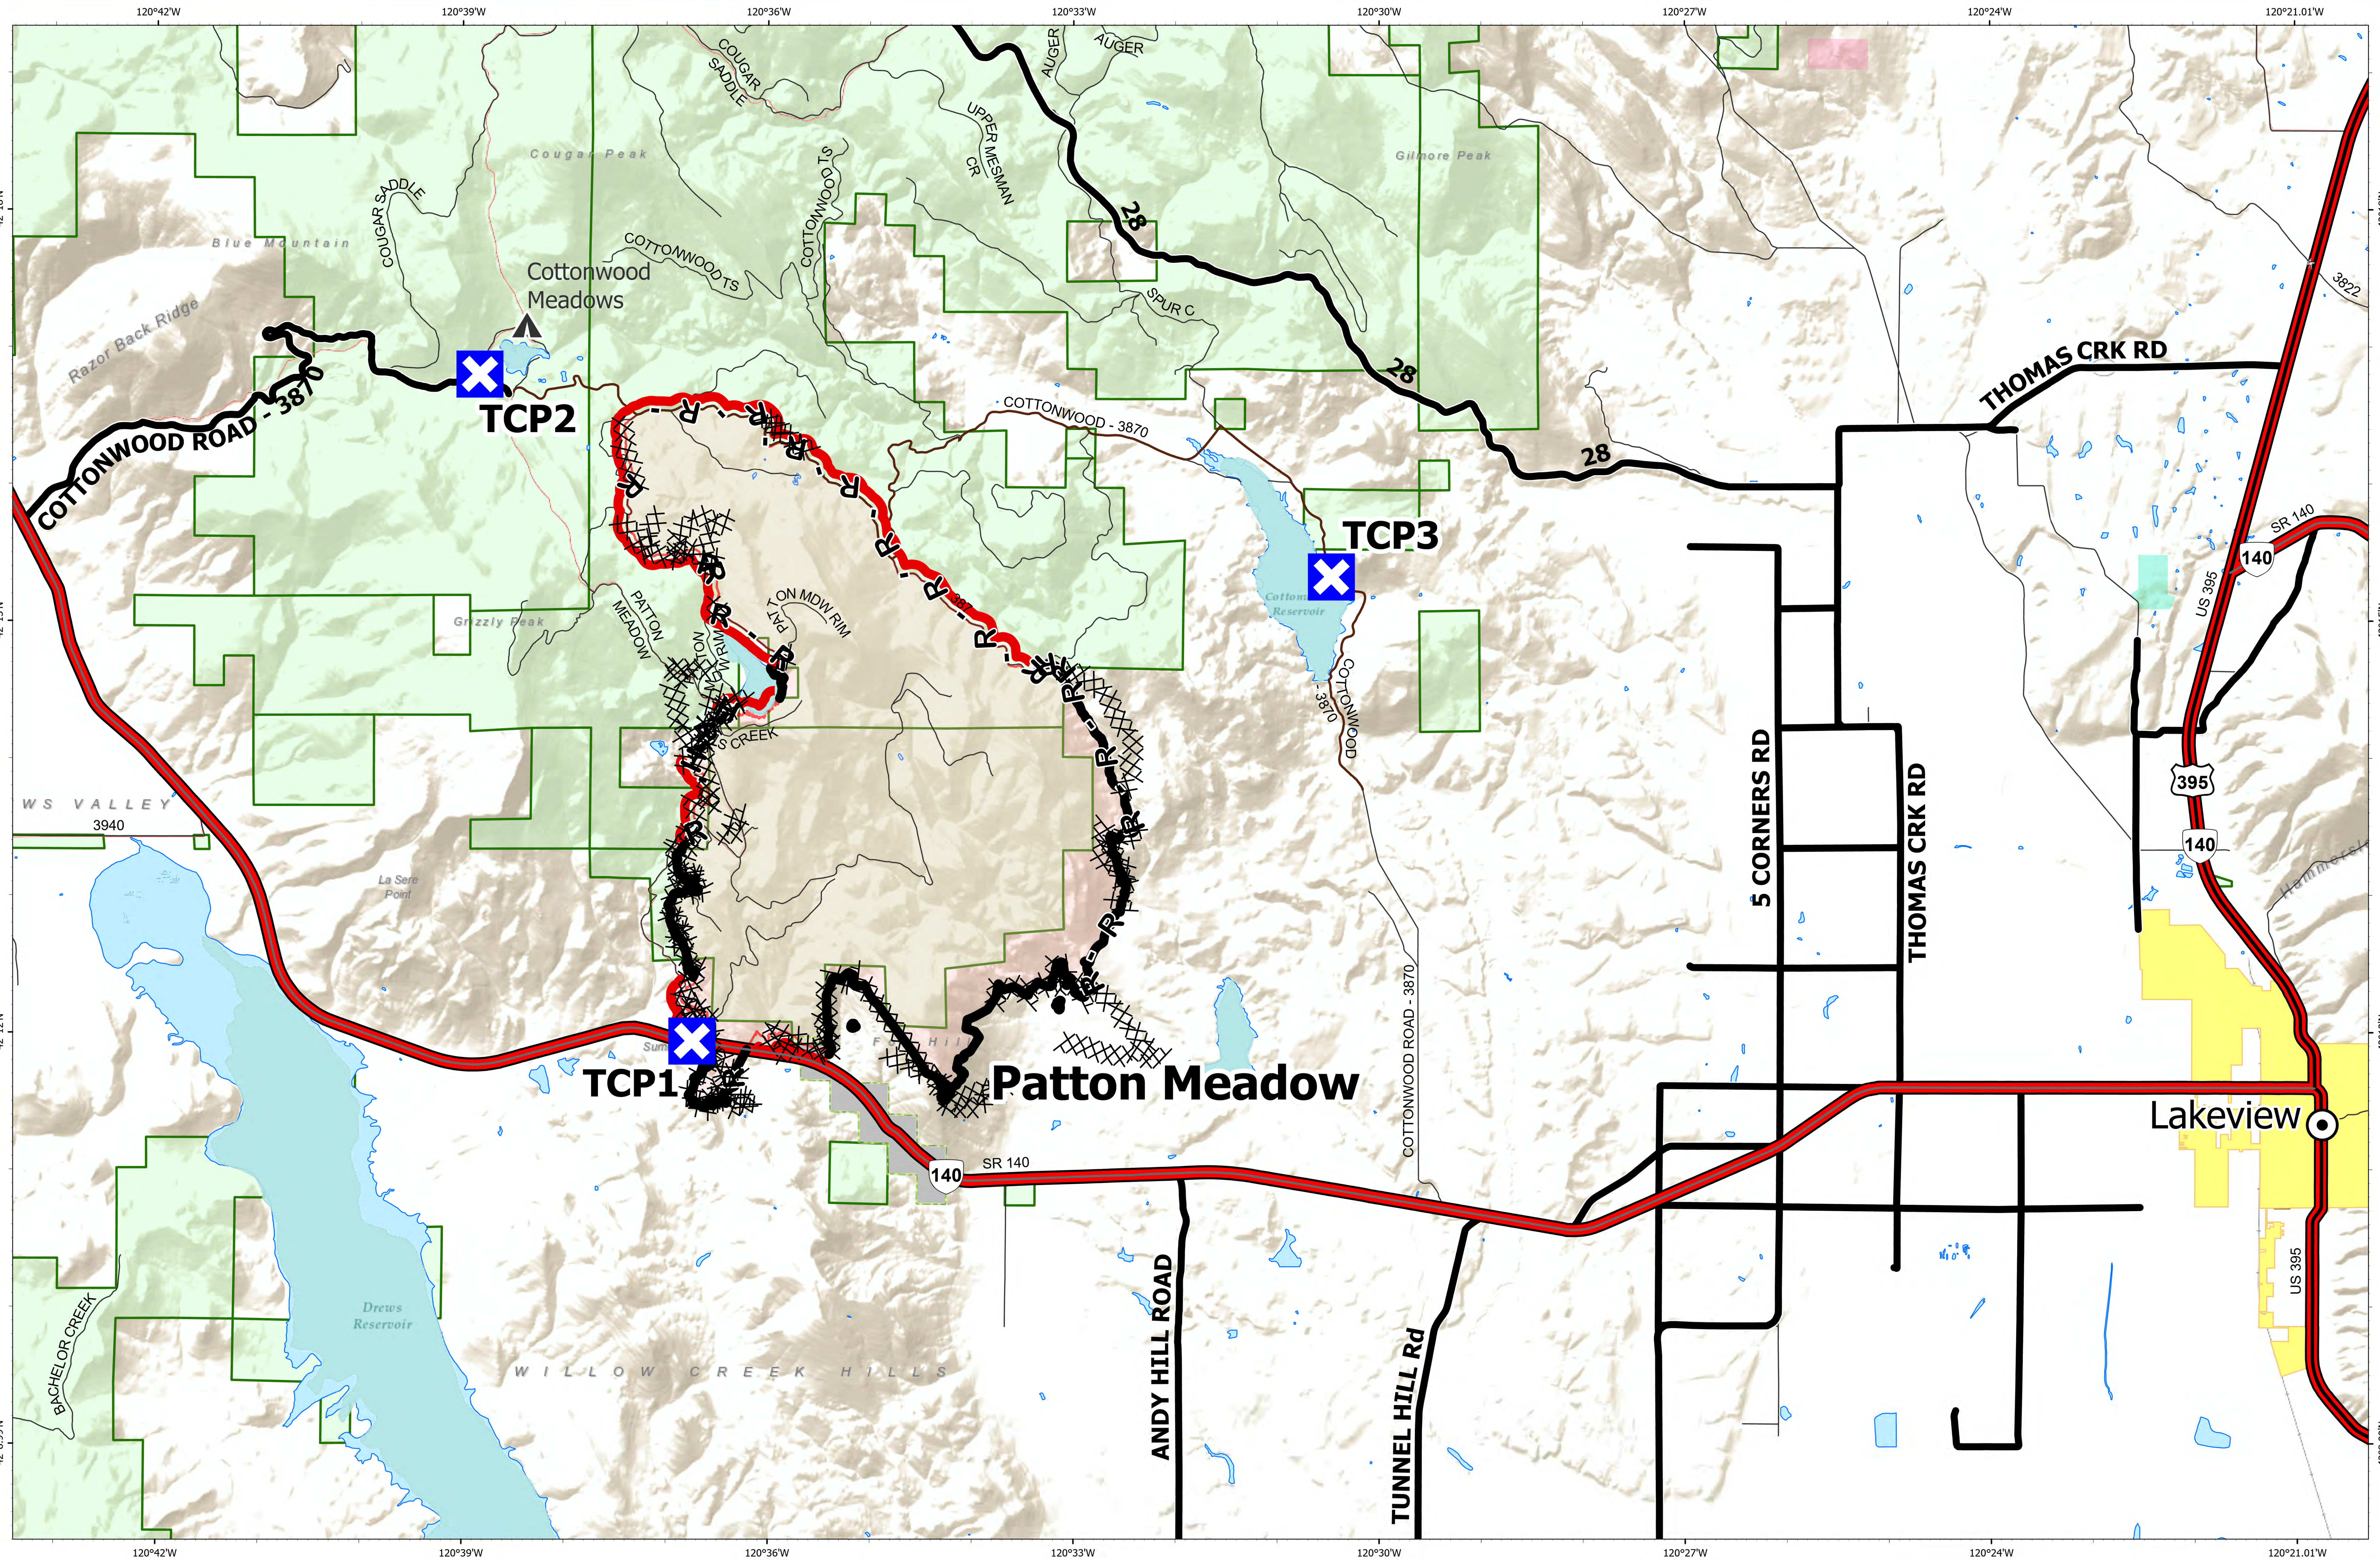

Information Map

Fox Complex

Patton Meadow Fire

August 24, 2021

August 24, 2021

Fox Complex

Information Map

Fox Cpx: 9,754 acres at 08/23/21 @ 16:44 hrs
Patton Meadow: 8,930 acres
Willow Valley: 824 acres

- Fire Area
- Completed Dozer Line
- Completed Hand Line
- Completed Road as Line
- Fire Edge
- Contained Line
- Closure
- Interstate; Highway
- Paved
- All weather
- Mainline Rd
- State Boundary
- Oregon Department of State Lands
- Oregon Parks and Recreation Department
- US Bureau of Land Management
- US Forest Service
- Other Federal Lands