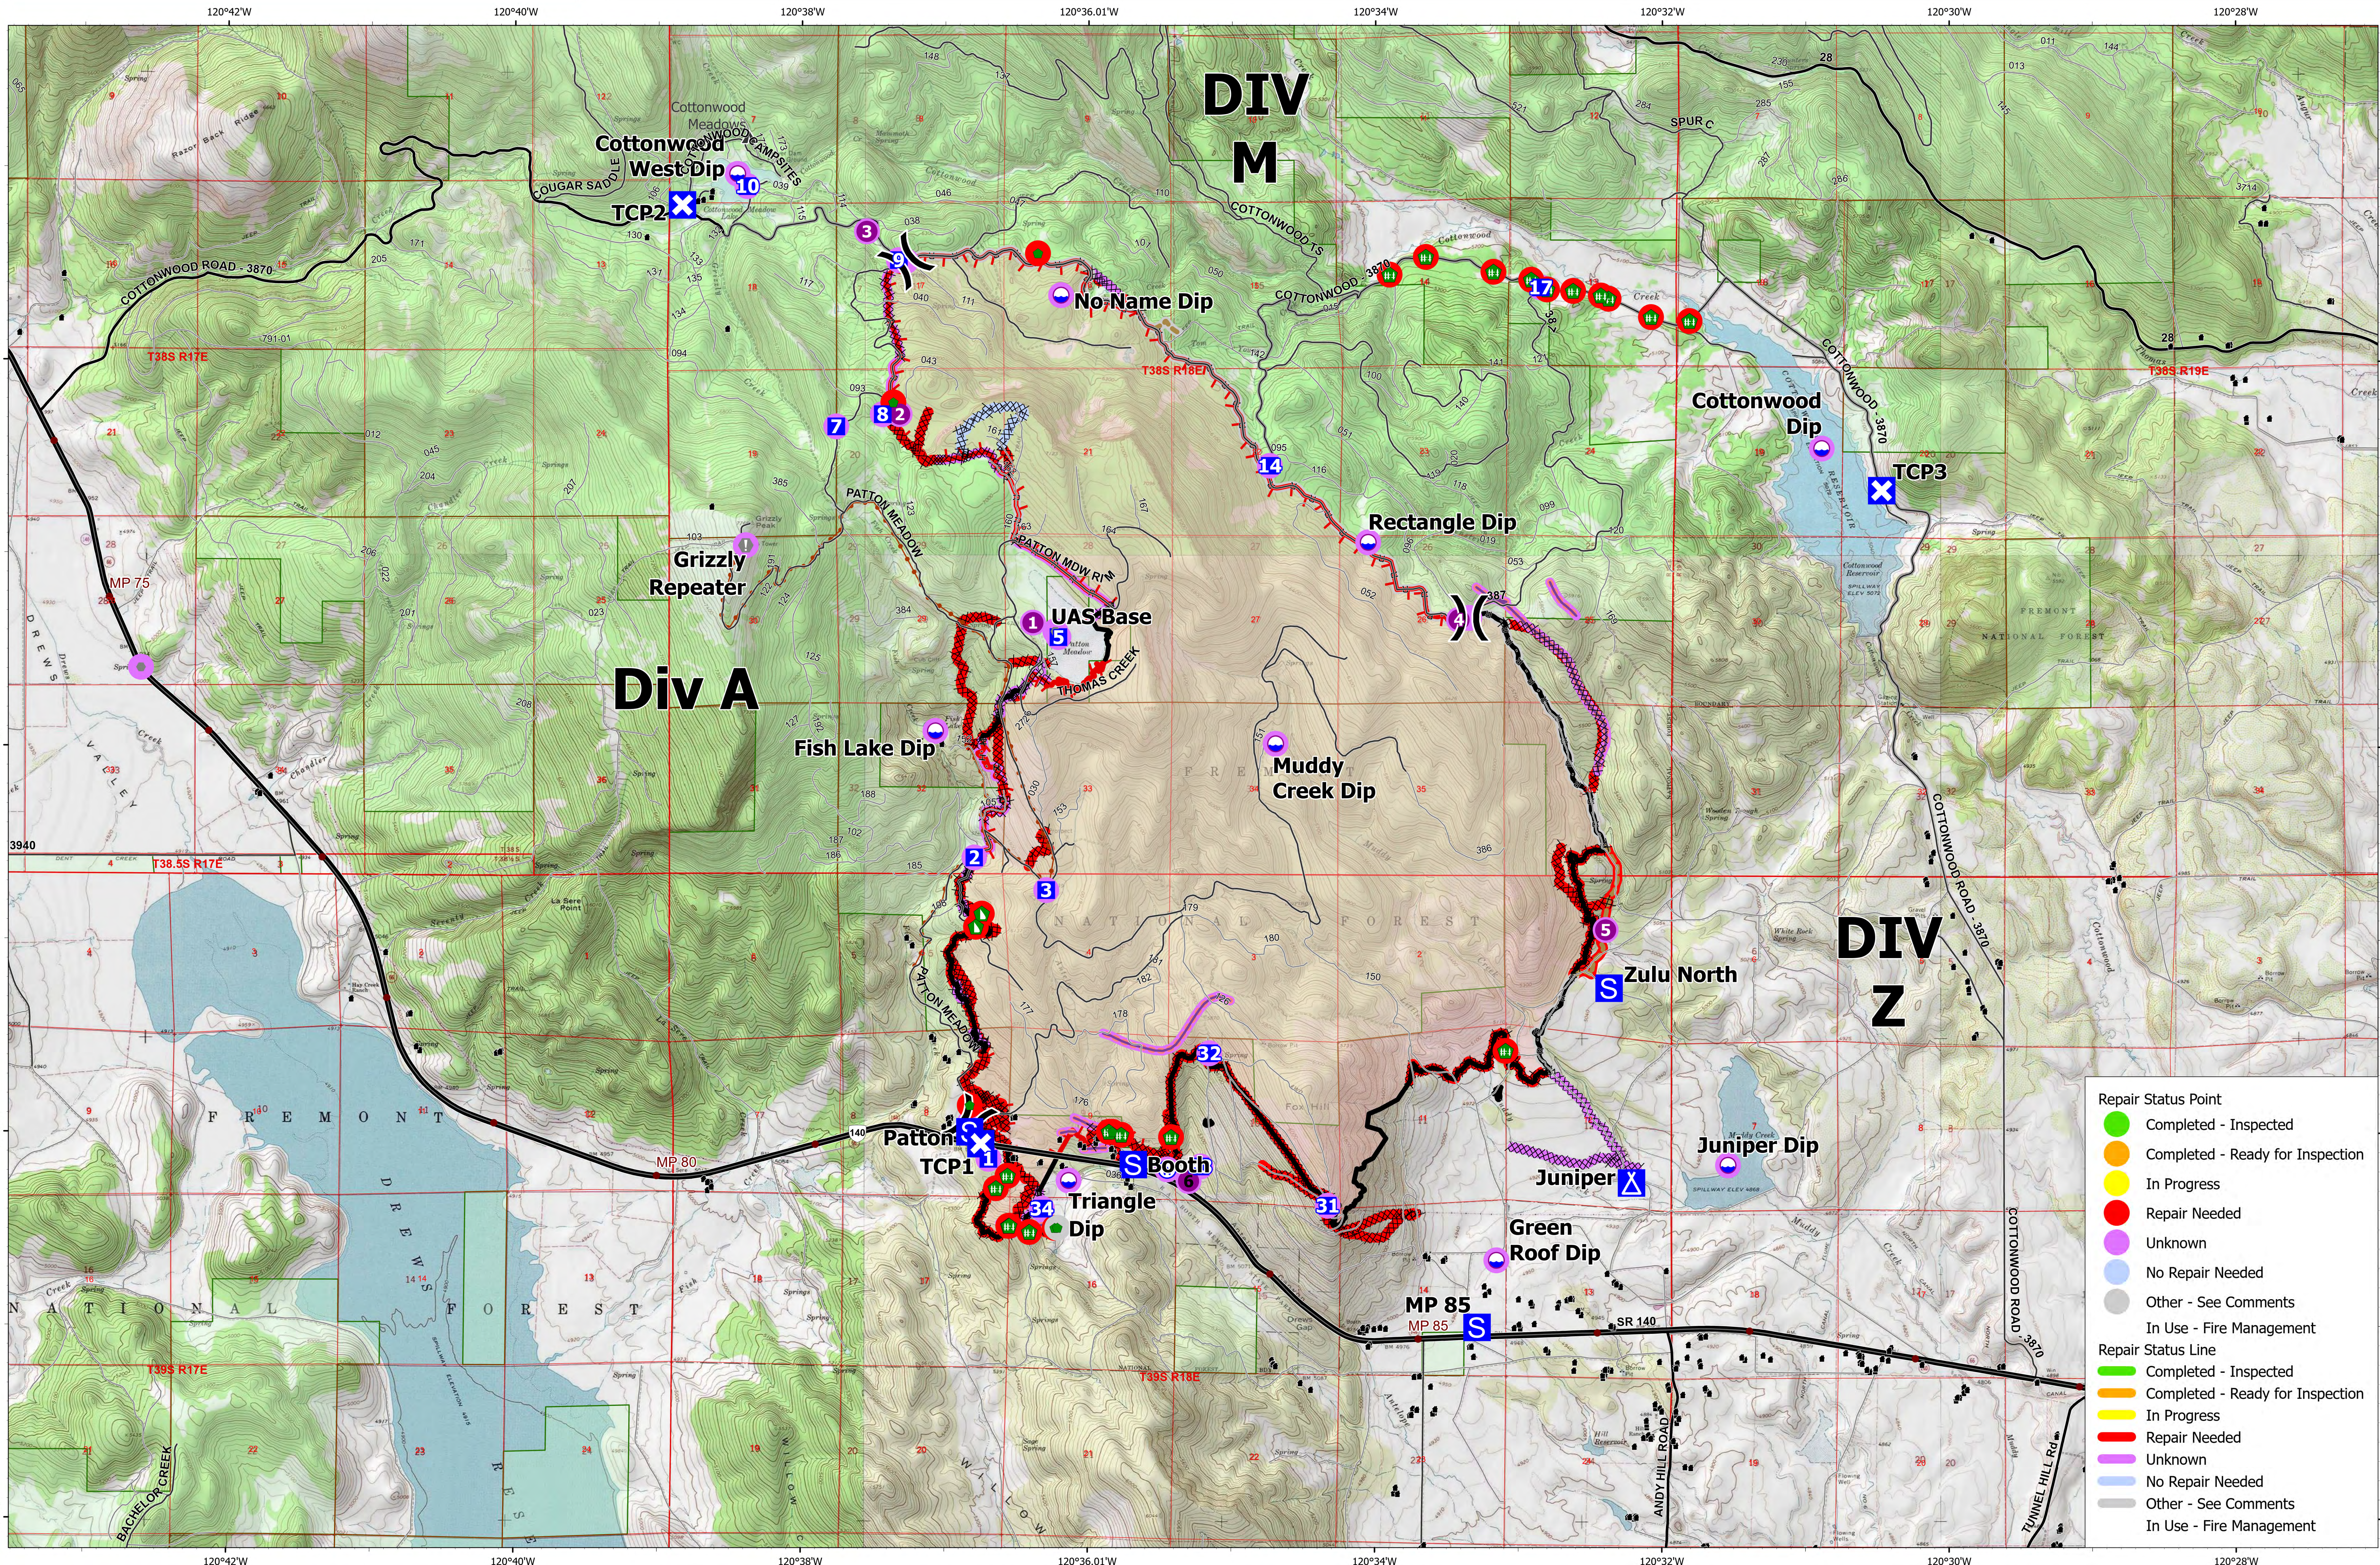

Repair Map

Patton Meadow ORFWF210419

August 24, 2021

August 24, 2021

ORFWF210419

Patton Meadow

Repair Map

Repair Status Point

- Completed - Inspected
- Completed - Ready for Inspection
- In Progress
- Repair Needed
- Unknown
- No Repair Needed
- Other - See Comments
- In Use - Fire Management

Repair Status Line

- Completed - Inspected
- Completed - Ready for Inspection
- In Progress
- Repair Needed
- Unknown
- No Repair Needed
- Other - See Comments
- In Use - Fire Management

ODF Team 3 GIS
08/23/2021 2:11:9
Acres from IR

Fox Cpx: 9,754 acres at 08/23/21 @ 16:44 hrs
Patton Meadow: 8,930 acres
Willow Valley: 824 acres

- Fire Area
- Completed Dozer Line
- Completed Hand Line
- Completed Road as Line
- Access or Improved Road
- Road Repair
- Retardant Drop
- Fire Edge
- Contained Line
- Dip Site
- Helispot
- Division Break
- Drop Point
- Closure
- Camp
- Staging Area
- Value at Risk
- Other
- Repair Point
- Fence - Cut/Damaged
- Dozer Push
- Water Source
- Structures
- Oregon Parks and Recreation Department
- US Forest Service
- State Boundary
- Buried Transmission Line