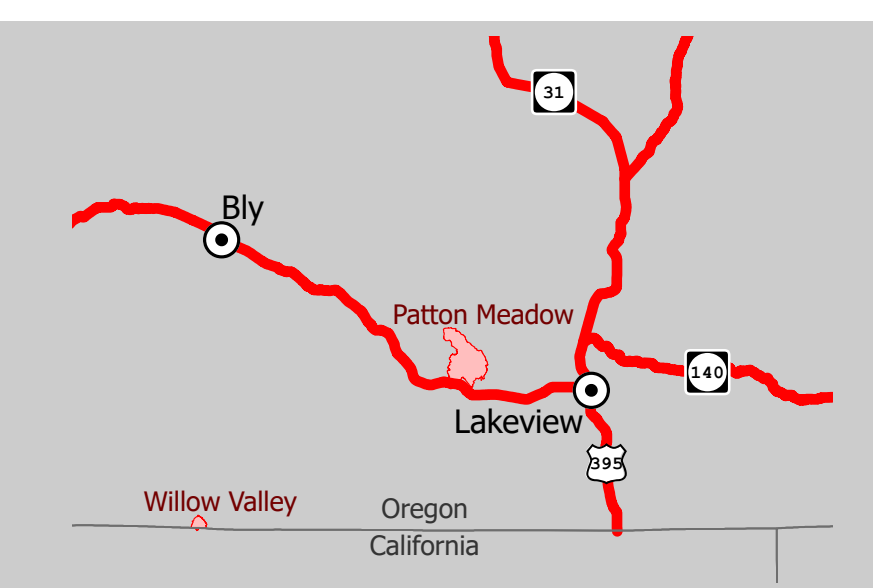

Briefing Map

Patton Meadow

ORFWF210419

August 24, 2021
Day Shift

ODF Team 3 GIS
08/23/2021 2044
Acres from IR
North American 1983 Datum, Lat/Long Grid

Fox Cpx: 9,754 acres at 08/23/21 @ 16:44 hrs
Patton Meadow: 8,930 acres
Willow Valley: 824 acres

Fire Area	Contained Line	Closure	Water Source
Completed Dozer Line	Dip Site	Camp	Structures
Completed Hand Line	Helispot	Staging Area	Federal or State highway
Completed Road as Line	Division Break	Value at Risk	Paved
Fire Edge	Drop Point	Other	Mainline Rd
			State Boundary
			Buried Transmission Line