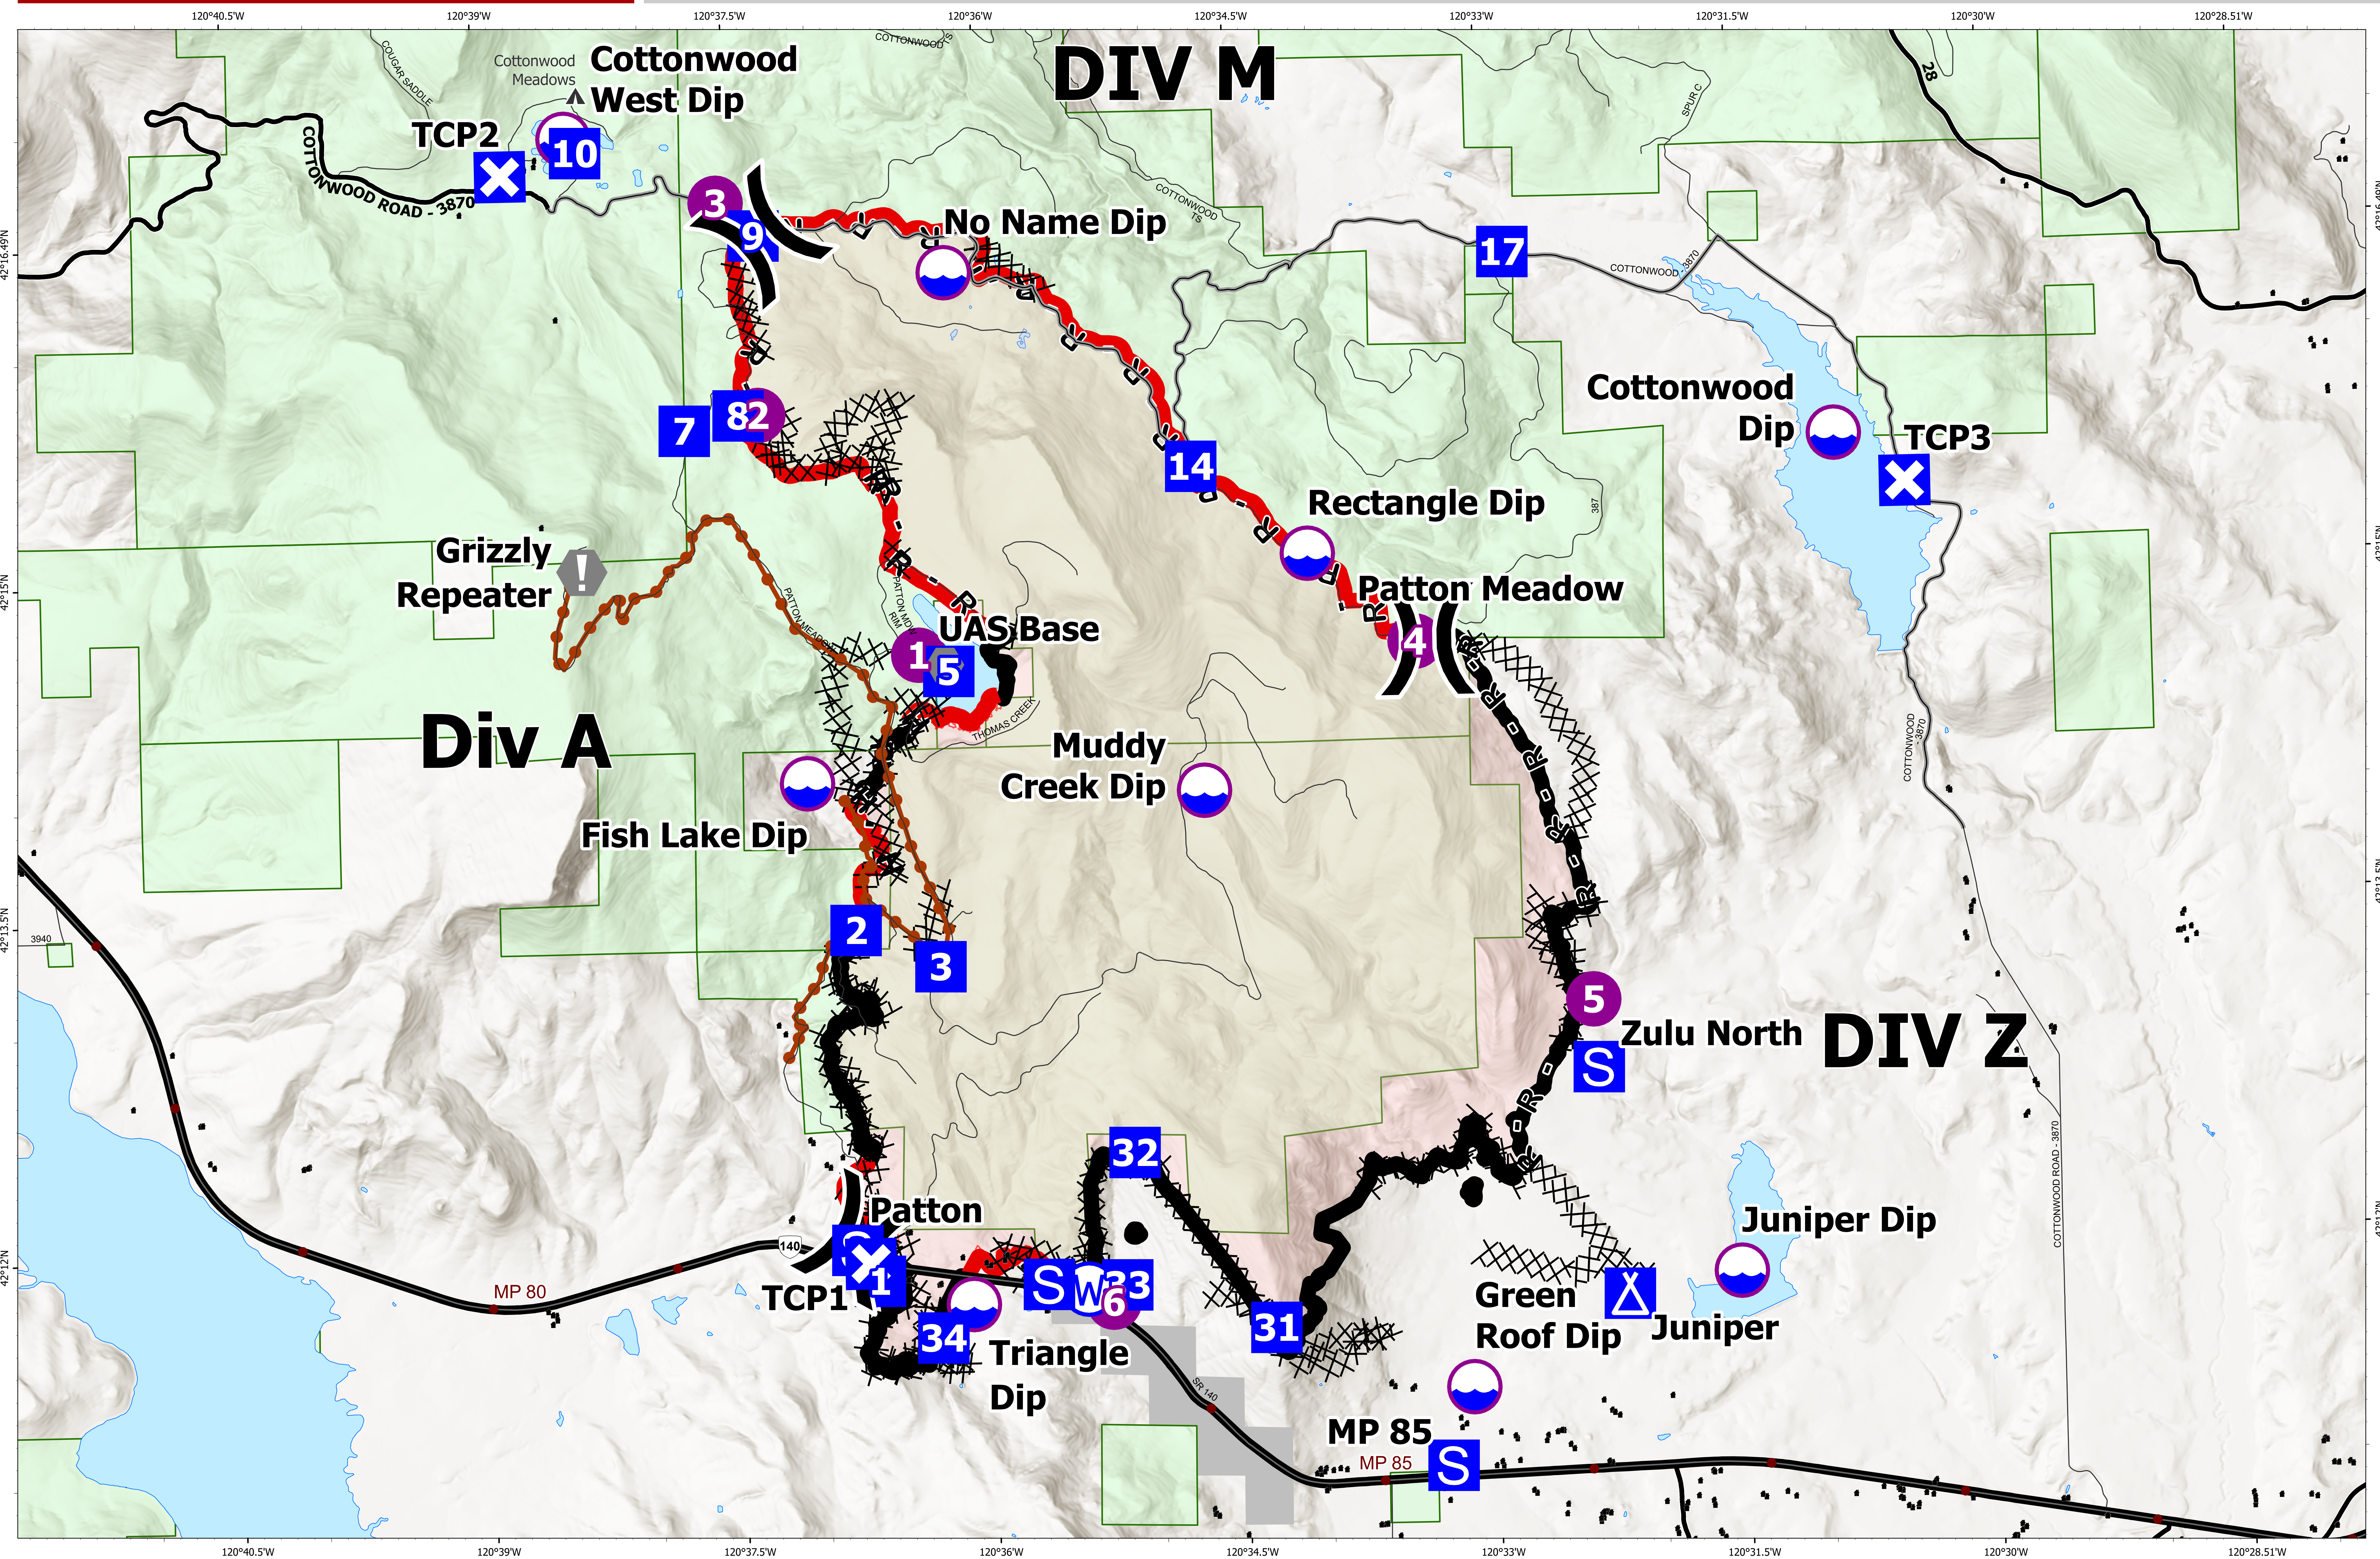

Briefing Map

Patton Meadow

ORFWF210419

August 24, 2021
Day Shift

ODF Team 3 GIS
08/23/2021 2044
Acres from IR
North American 1983 Datum, Lat/Long Grid

Fox Cpx: 9,754 acres at 08/23/21 @ 16:44 hrs
Patton Meadow: 8,930 acres
Willow Valley: 824 acres

Fire Area	Contained Line	Closure	Water Source
Completed Dozer Line	Dip Site	Camp	Structures
Completed Hand Line	Helispot	Staging Area	Federal or State highway
Completed Road as Line	Division Break	Value at Risk	Paved
Fire Edge	Drop Point	Other	Mainline Rd
			State Boundary
			Buried Transmission Line