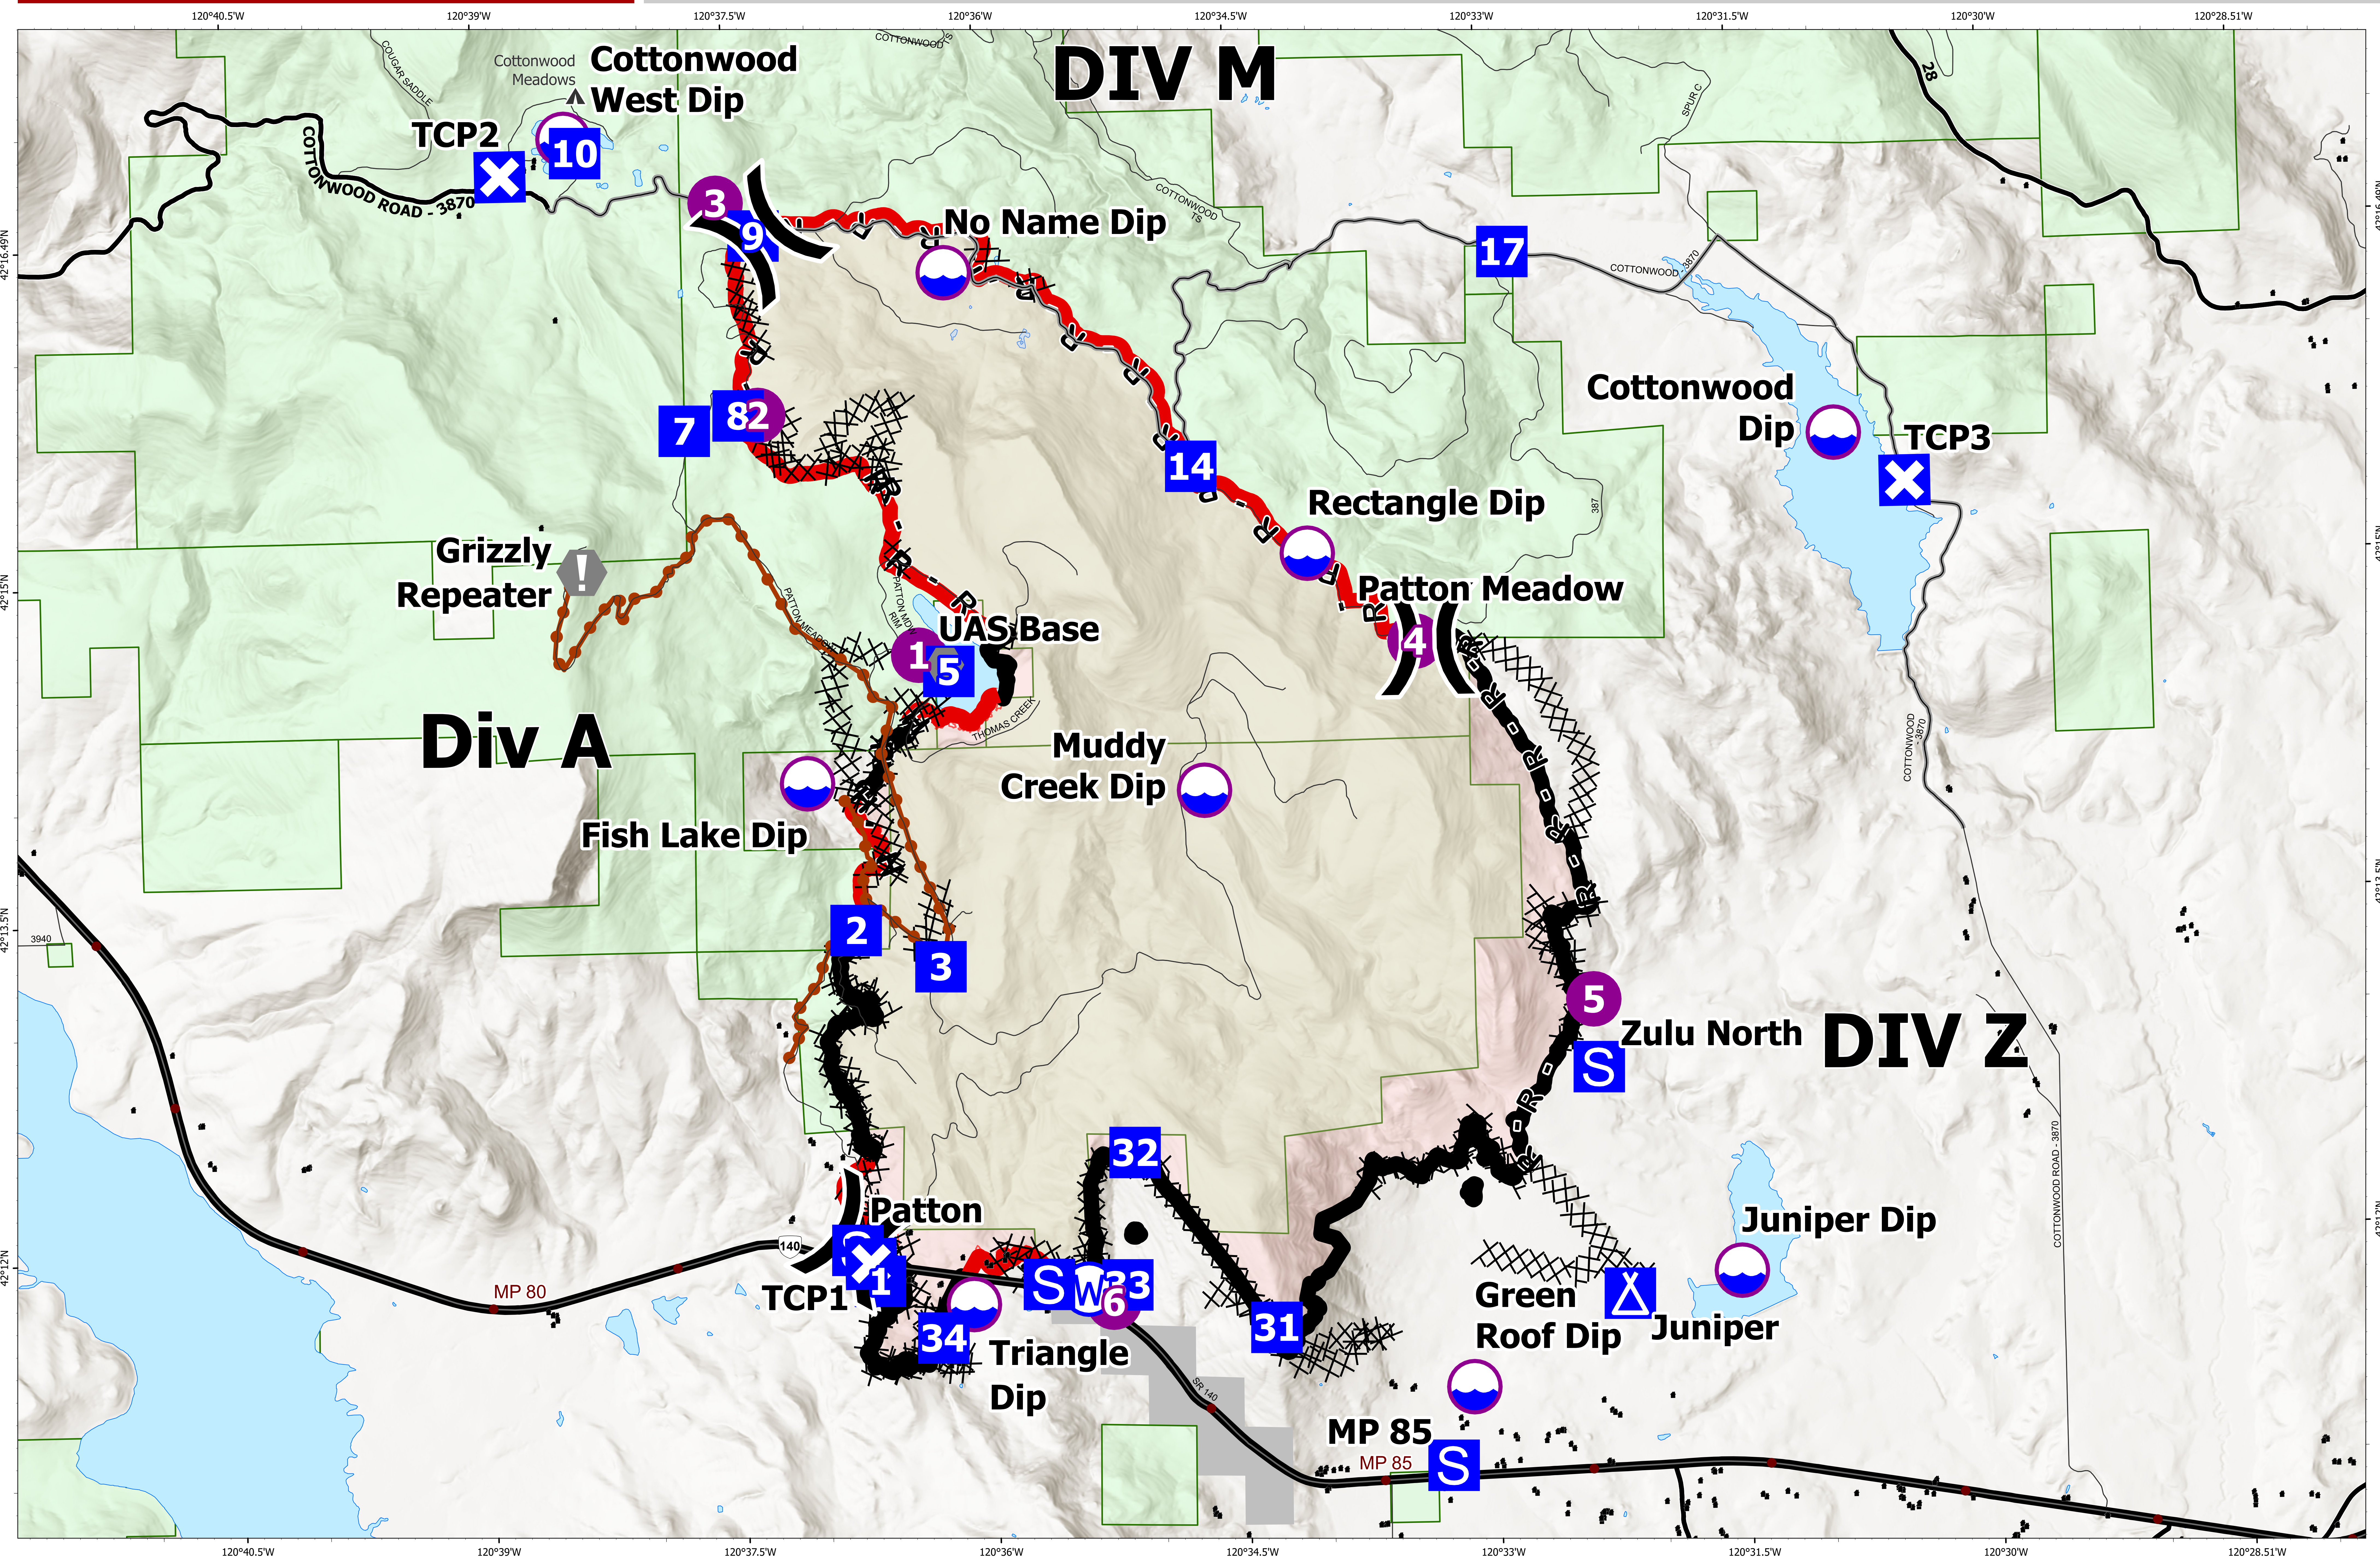

Briefing Map

Patton Meadow

ORFWF210419

August 24, 2021
Night Shift

 0 0.5 1 2 Miles
 ODF Team 3 GIS
 08/24/2021 1433
 Acres from IR
 North American 1983 Datum, Lat/Long Grid
 Fox Cpx: 9,754 acres at 08/23/21 @ 16:44 hrs
 Patton Meadow: 8,930 acres
 Willow Valley: 824 acres

Fire Area	Contained Line	Closure	Water Source
Completed Dozer Line	Dip Site	Camp	Structures
Completed Hand Line	Helispot	Staging Area	State Boundary
Completed Road as Line	Division Break	Value at Risk	Federal or State highway
Fire Edge	Drop Point	Other	Paved
			Mainline Rd

All weather
 Buried Transmission Line
 Scan to download maps

 Use the camera on a mobile device
