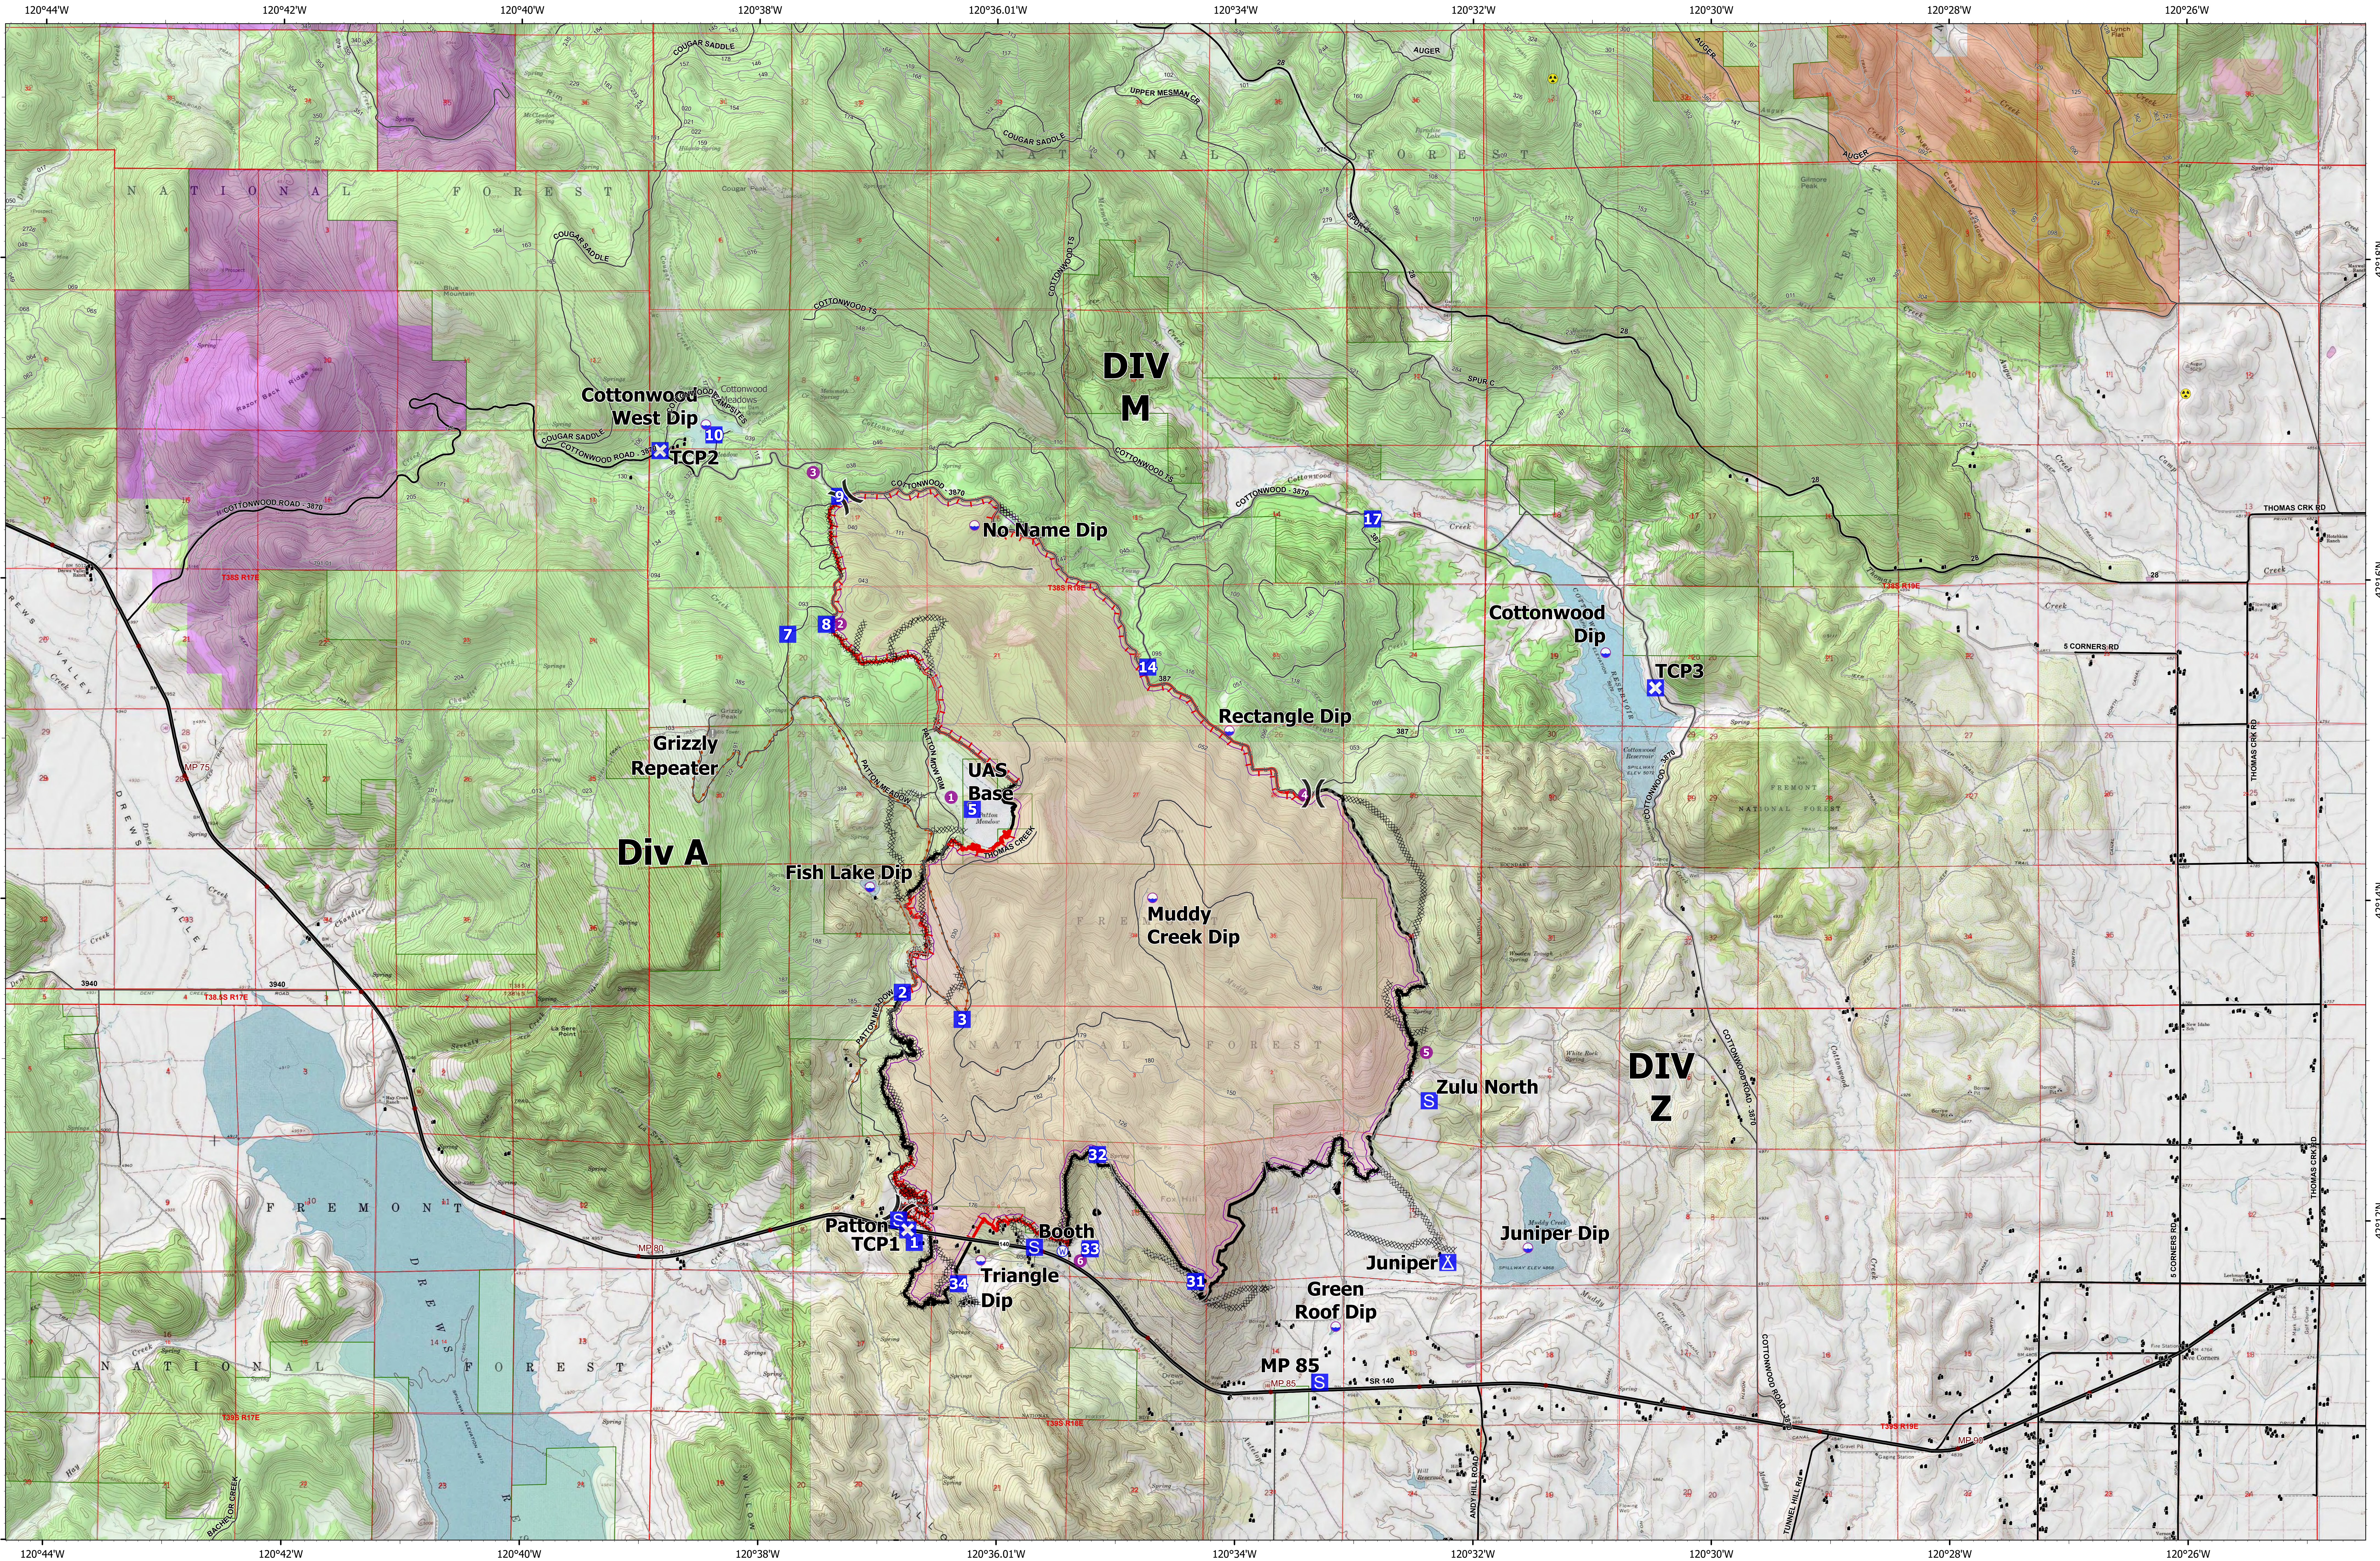

OPS Map

Patton Meadow

ORFWF210419

August 24, 2021
Day Shift

ODF Team 3 GIS
08/23/2021 2039
Acres from IR

Fox Cpx: 9,754 acres at 08/23/21 @ 16:44 hrs
Patton Meadow: 8,930 acres
Willow Valley: 824 acres

- Fire Area
- Completed Dozer Line
- Completed Hand Line
- Completed Road as Line
- Fire Edge
- Contained Line
- Dip Site
- Helispot
- Division Break
- Drop Point
- Closure
- Camp
- Staging Area
- Value at Risk
- Other
- Hazard
- Water Source
- Structures
- Oregon Department of State Lands
- Oregon Parks and Recreation Department
- US Forest Service
- State Boundary
- Buried Transmission Line
- Collins Timber Company
- Green Diamond
- 200ft Mop Up Area