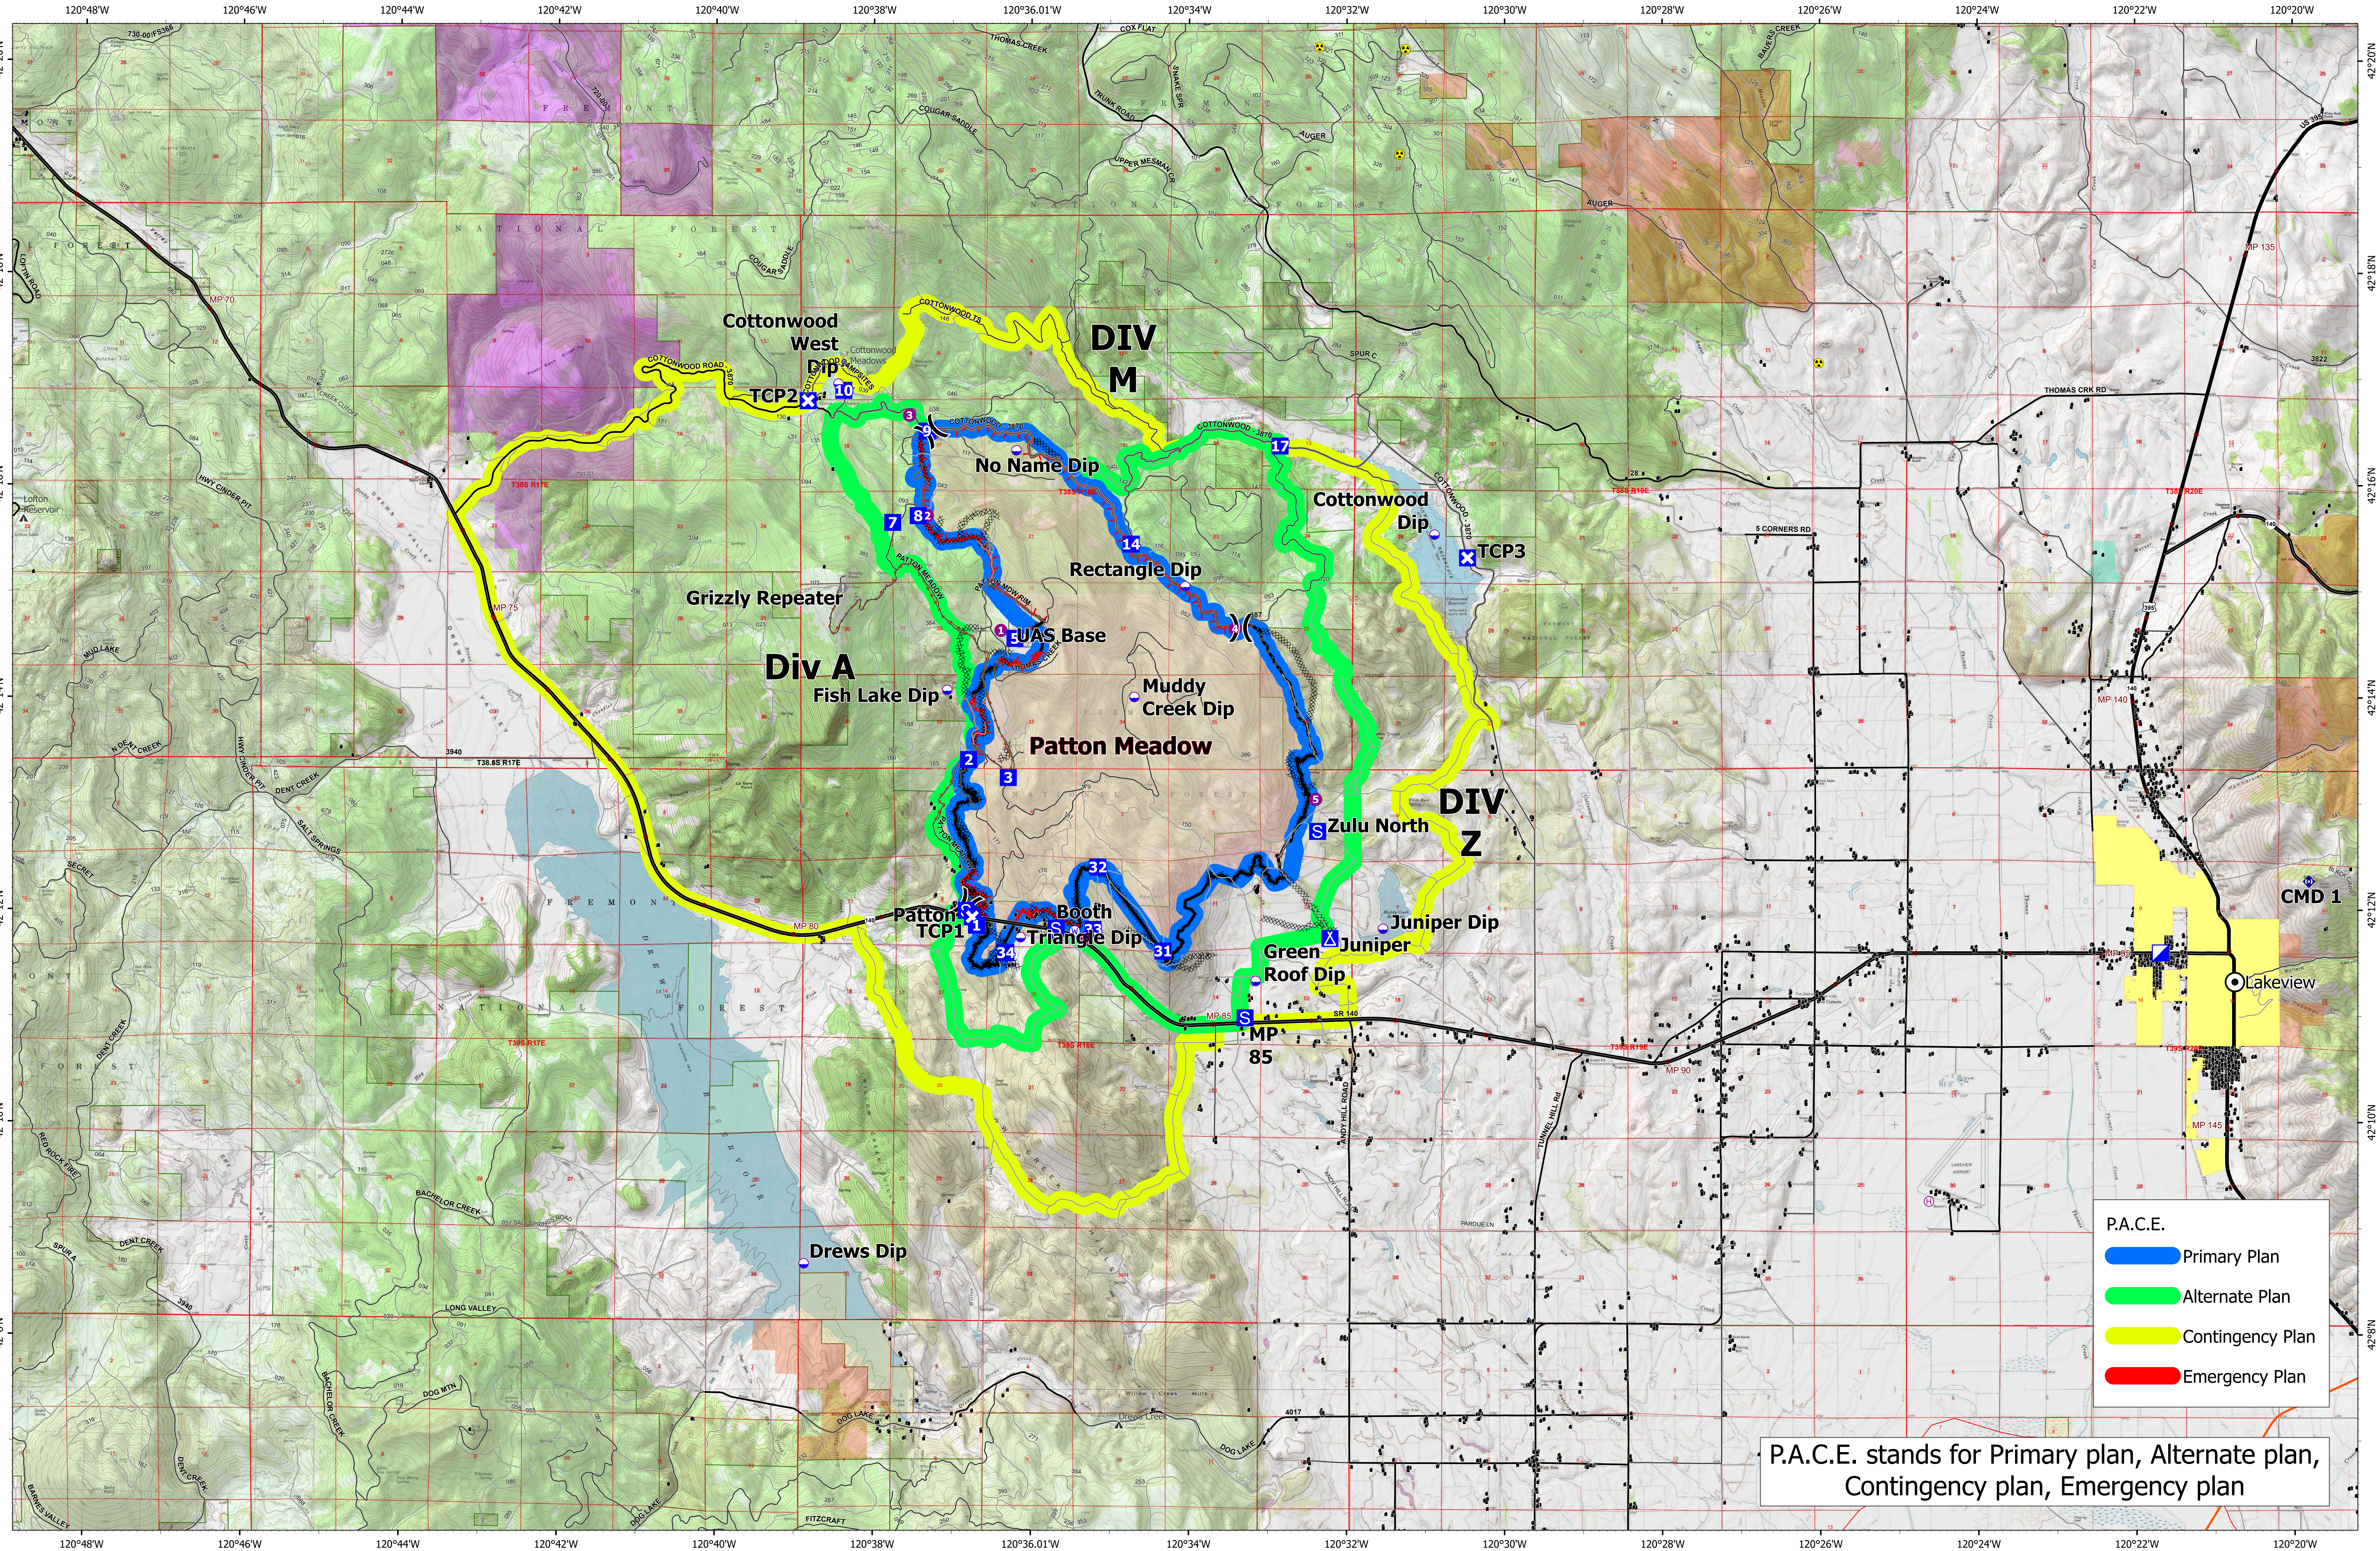

August 24, 2021

ORFWF210419

Patton Meadow

PACE Map

P.A.C.E.

- Primary Plan
- Alternate Plan
- Contingency Plan
- Emergency Plan

P.A.C.E. stands for Primary plan, Alternate plan, Contingency plan, Emergency plan

ODF Team 3 GIS
08/23/2021 2:03
Acres from IR

Fox Cpx: 9,754 acres at 08/23/21 @ 16:44 hrs
Patton Meadow: 8,930 acres
Willow Valley: 824 acres

- Fire Area
- Completed Dozer Line
- Completed Hand Line
- Completed Road as Line
- Fire Edge
- Contained Line
- Dip Site
- Helispot
- Helibase
- Division Break
- Incident Command Post
- Drop Point
- Closure
- Camp
- Staging Area
- Value at Risk
- Other
- Repeater
- Hazard
- Water Source
- Structures
- Natural Gas Pipelines
- Oregon Department of State Lands
- Oregon Parks and Recreation Department
- US Bureau of Land Management
- US Forest Service
- Other Federal Lands
- State Boundary
- Buried Transmission Line
- Collins Timber Company
- TRIS Management