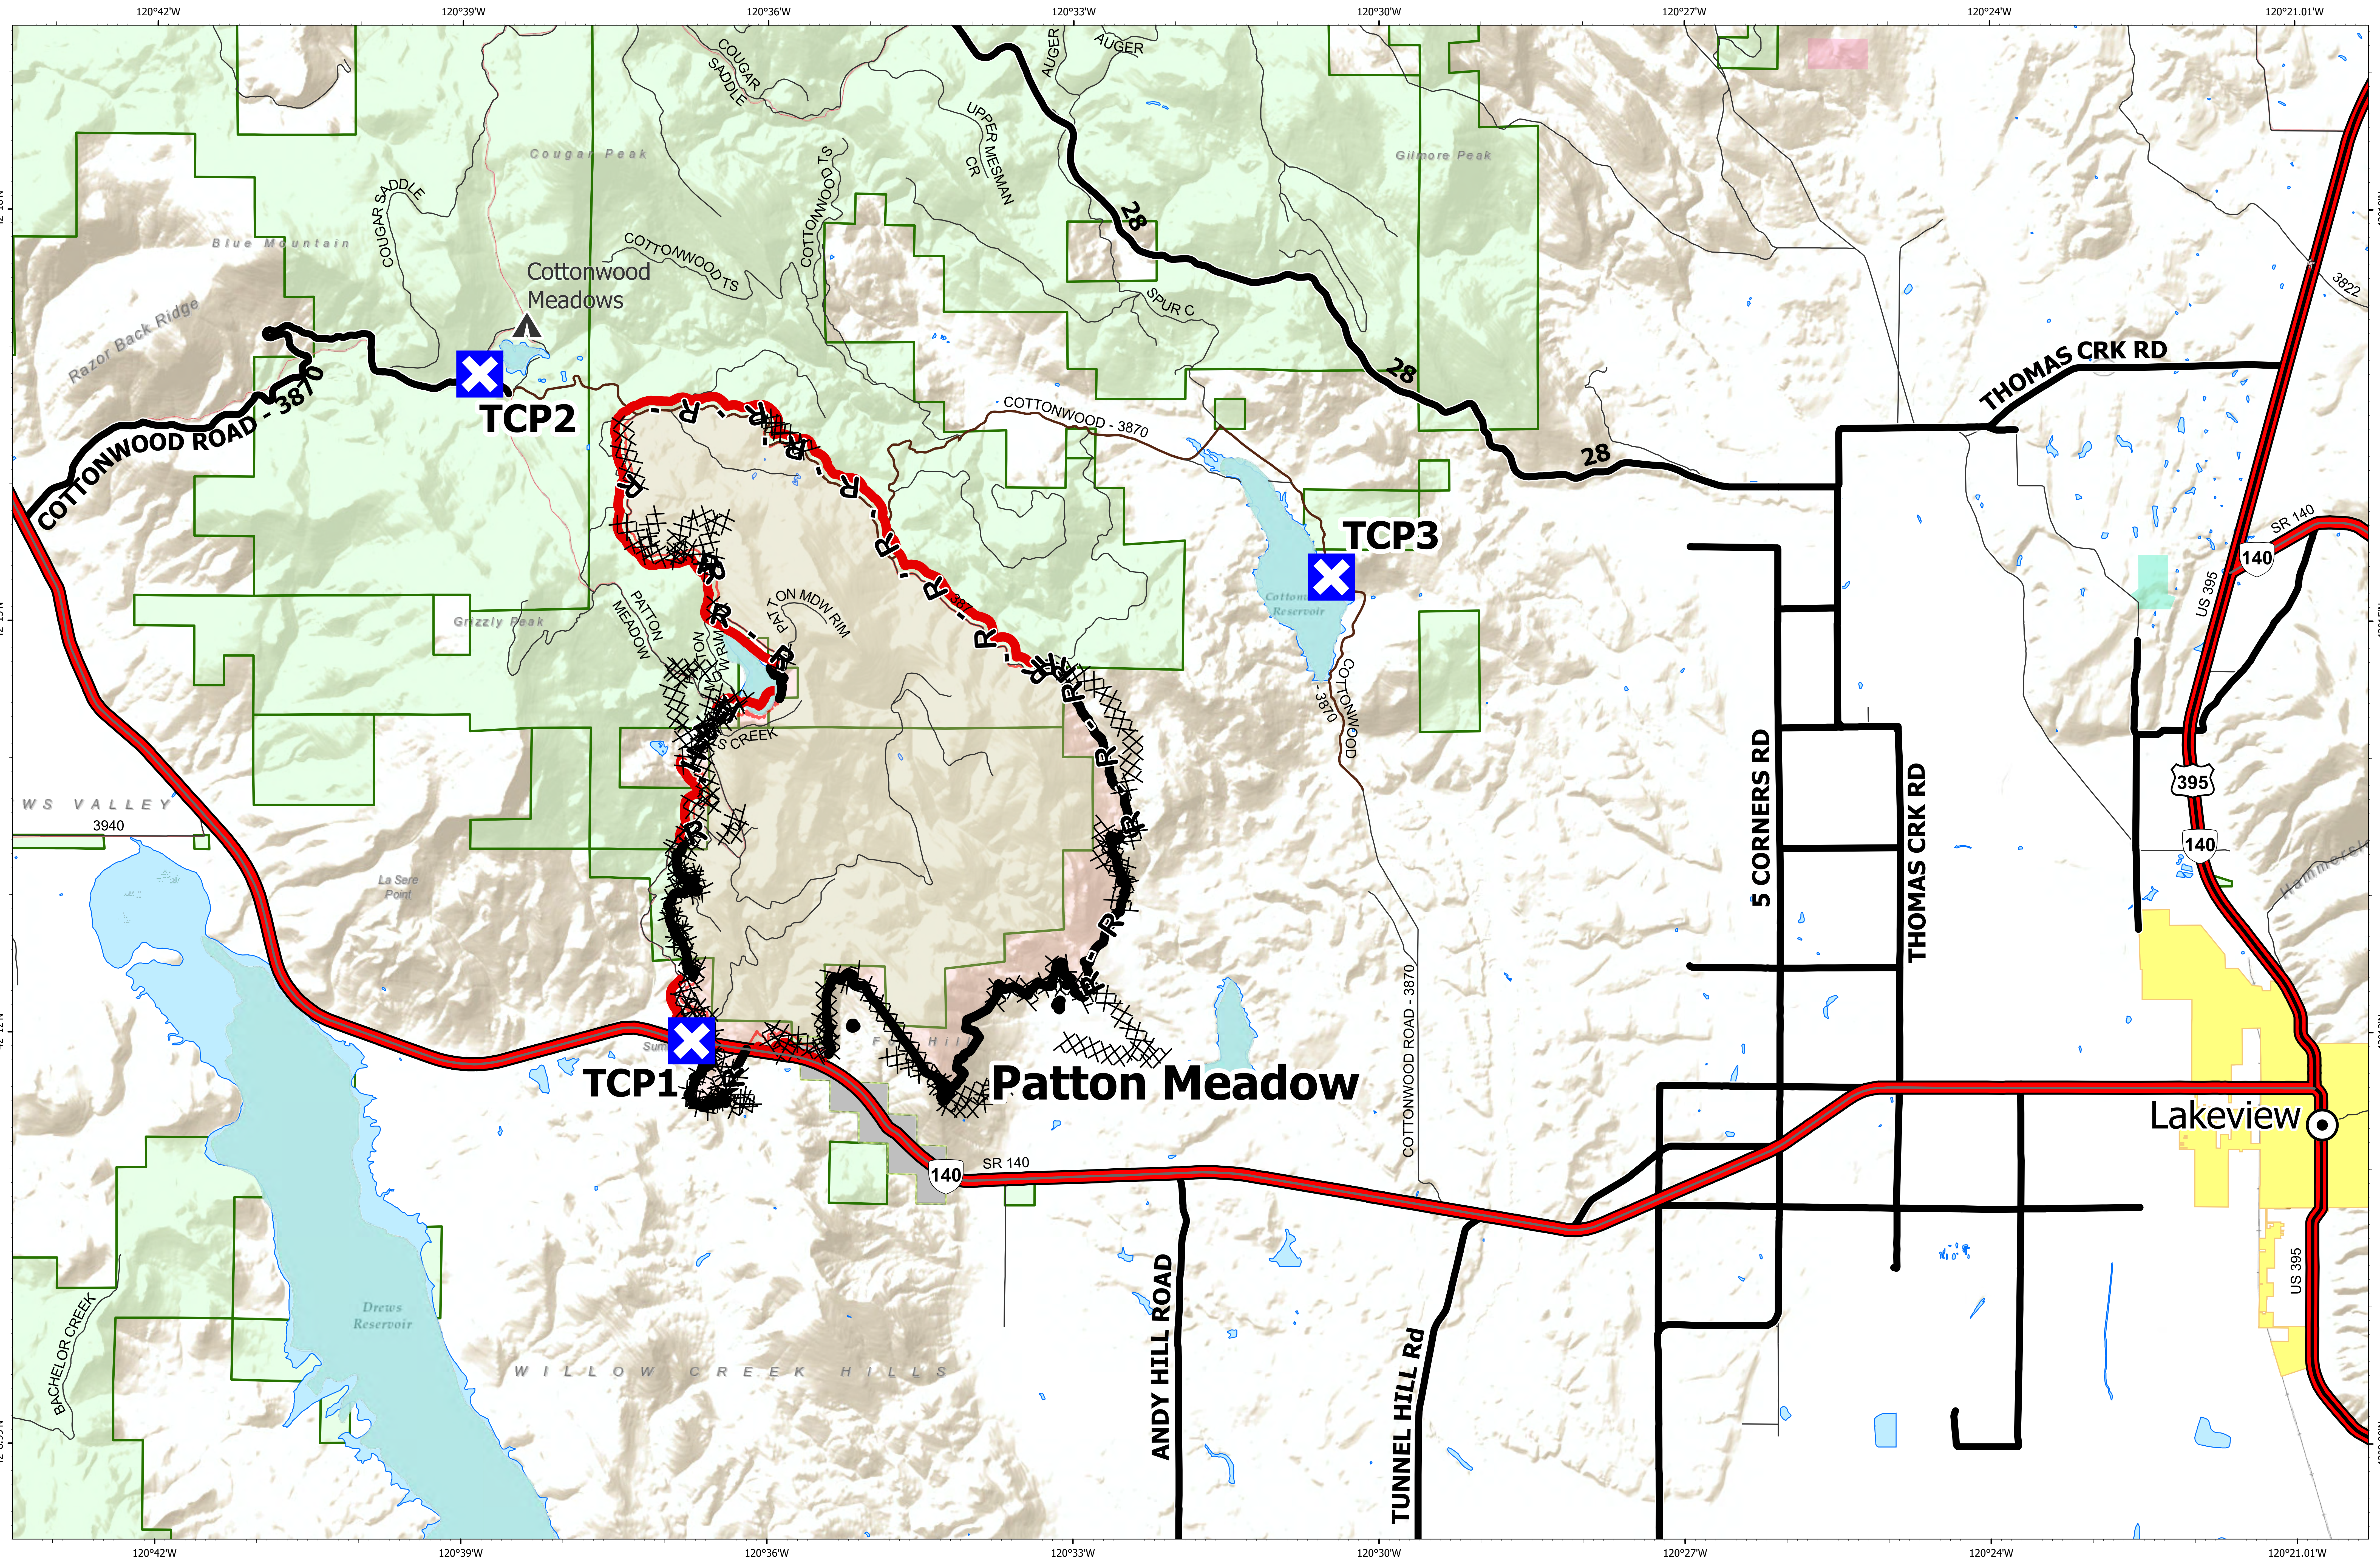

Information Map

Fox Complex

Patton Meadow Fire

August 24, 2021

August 24, 2021

Fox Complex

Information Map

08/23/2021 2113
Acres from IR
North American 1983 Datum, Lat/Long Grid

Fox Cpx: 9,754 acres at 08/23/21 @ 16:44 hrs
Patton Meadow: 8,930 acres
Willow Valley: 824 acres

- Fire Area
- Completed Dozer Line
- H - H Completed Hand Line
- R - R Completed Road as Line
- Fire Edge
- Contained Line
- Closure
- Interstate; Highway
- Paved
- All weather
- Mainline Rd
- State Boundary
- Oregon Department of State Lands
- Oregon Parks and Recreation Department
- US Bureau of Land Management
- US Forest Service
- Other Federal Lands