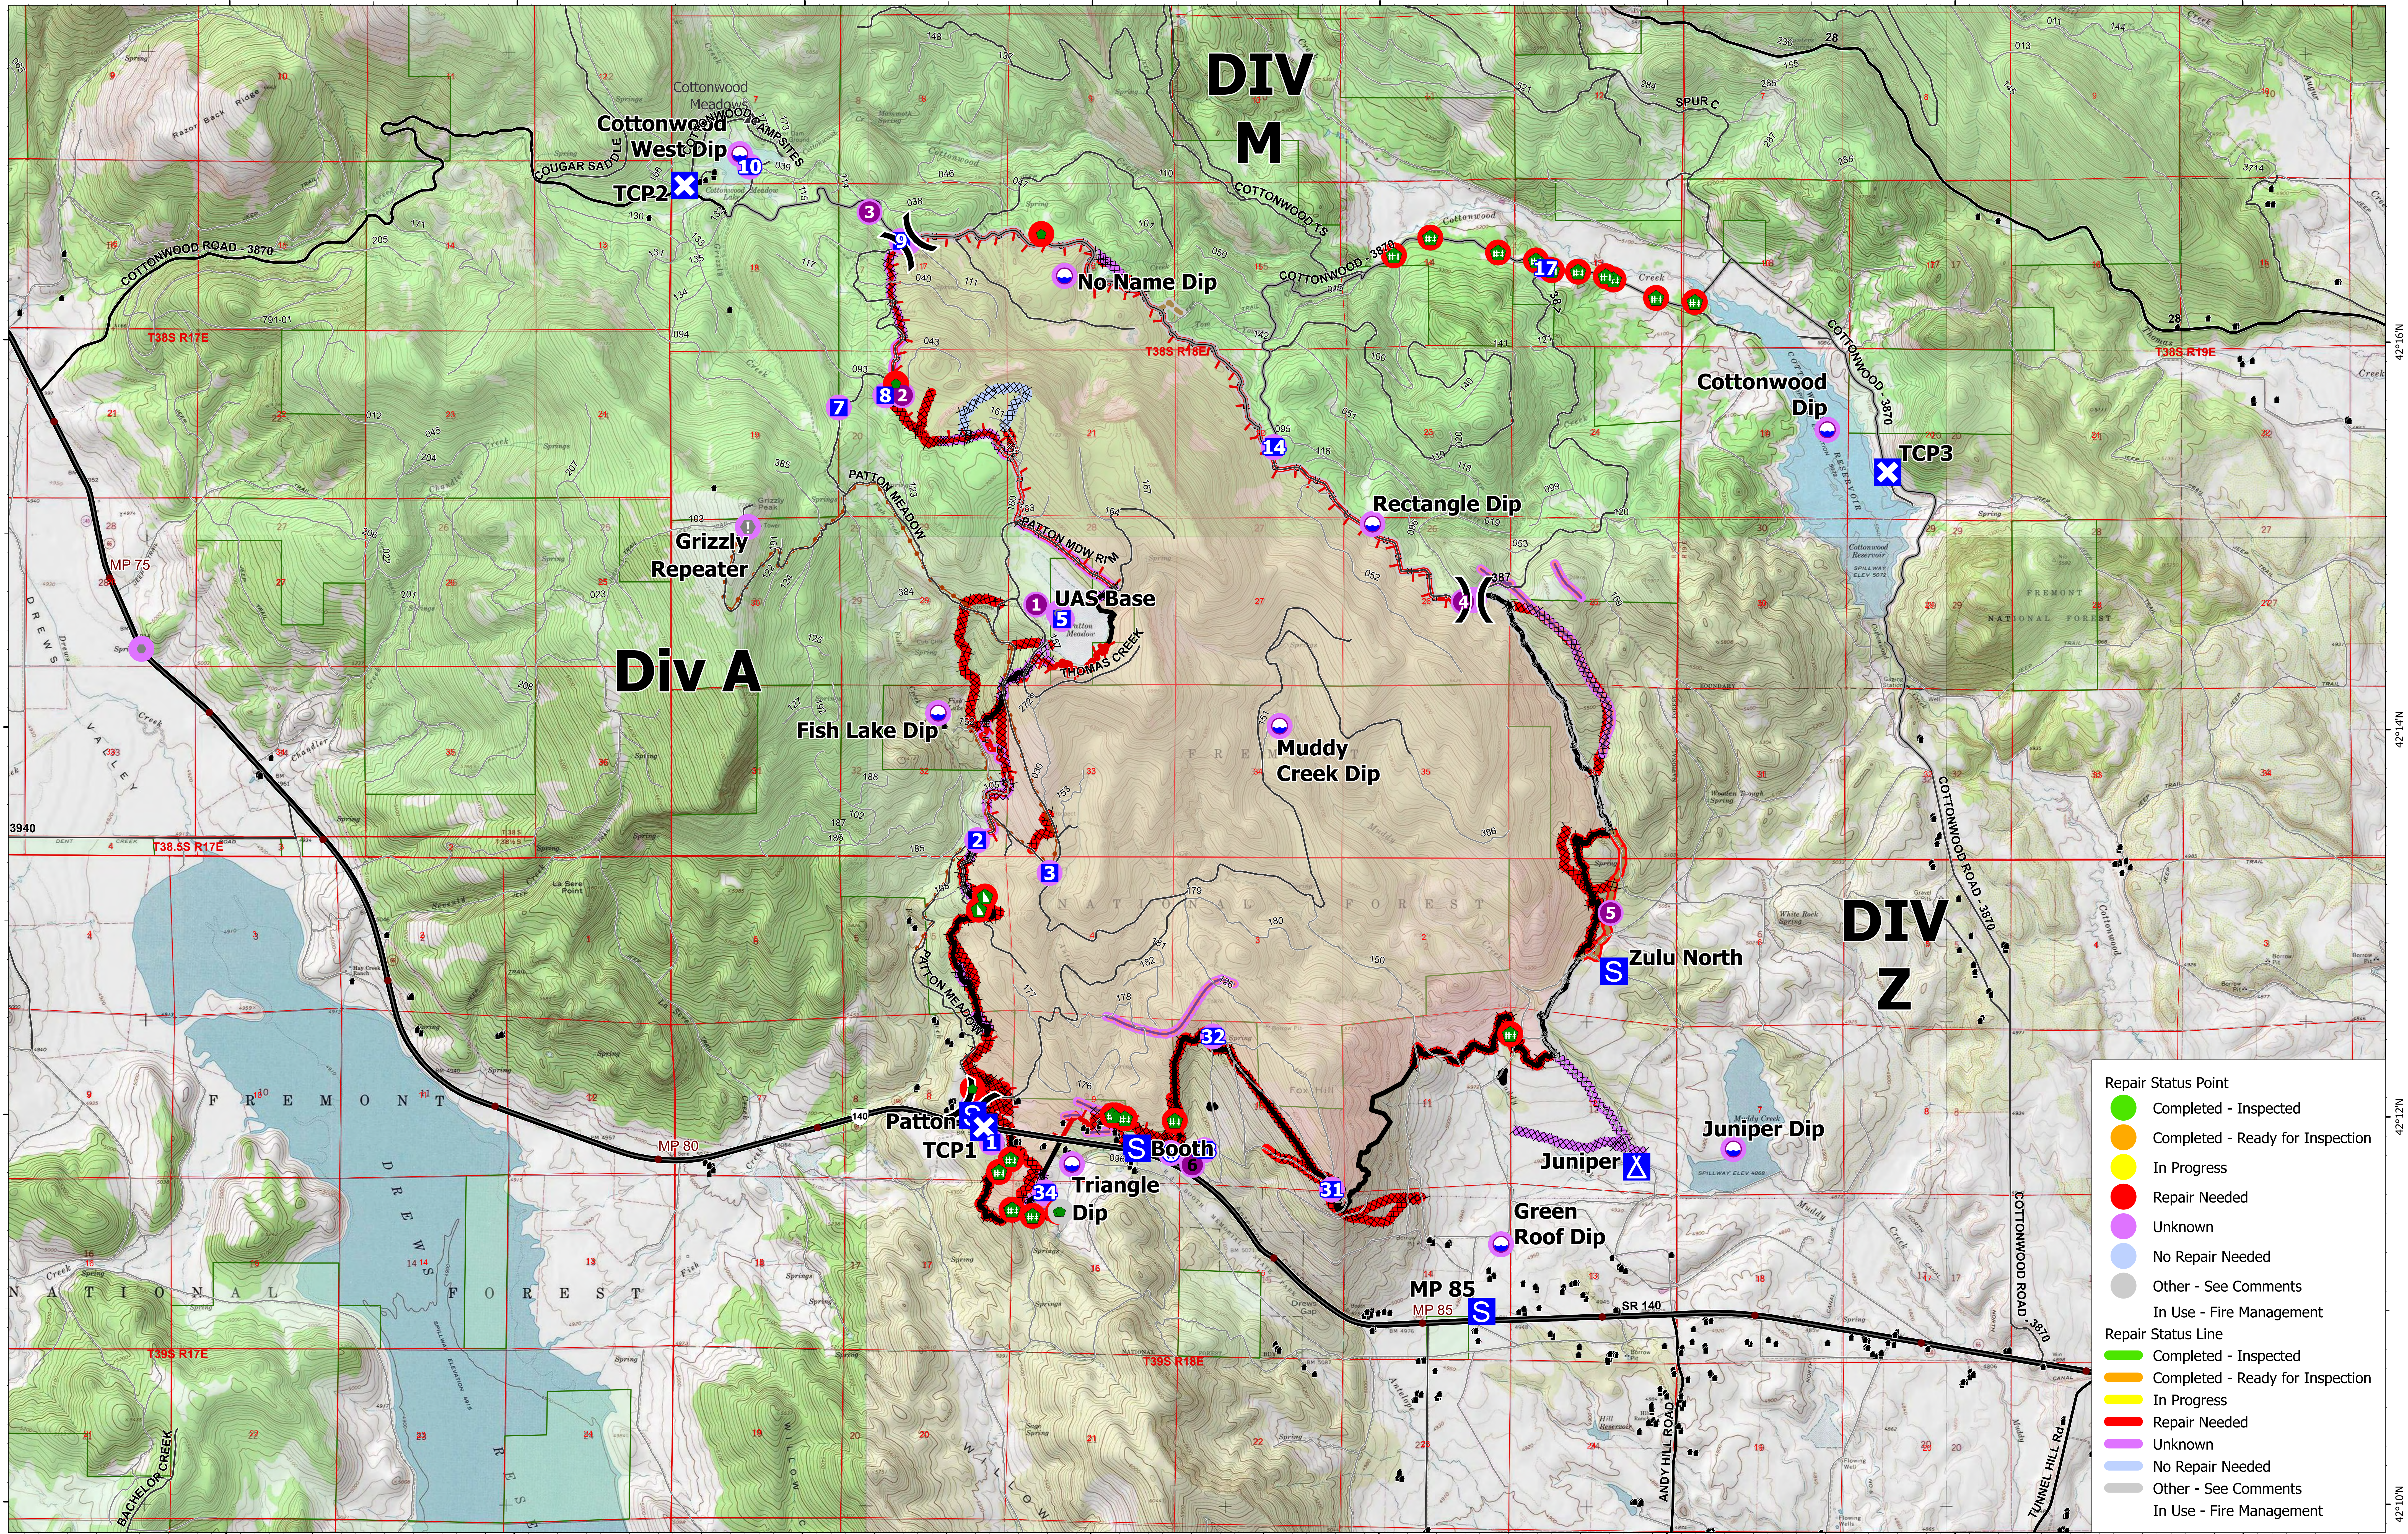

Repair Map

Patton Meadow ORFWF210419

August 24, 2021

August 24, 2021

ORFWF210419

Patton Meadow

Repair Map

Repair Status Point

- Completed - Inspected
- Completed - Ready for Inspection
- In Progress
- Repair Needed
- Unknown
- No Repair Needed
- Other - See Comments
- In Use - Fire Management

Repair Status Line

- Completed - Inspected
- Completed - Ready for Inspection
- In Progress
- Repair Needed
- Unknown
- No Repair Needed
- Other - See Comments
- In Use - Fire Management

ODF Team 3 GIS
08/23/2021 2:20
Acres from IR

Fox Cpx: 9,754 acres at 08/23/21 @ 16:44 hrs
Patton Meadow: 8,930 acres
Willow Valley: 824 acres

- Fire Area
- Completed Dozer Line
- Completed Hand Line
- Completed Road as Line
- Access or Improved Road
- Road Repair
- Retardant Drop
- Fire Edge
- Contained Line
- Dip Site
- Helispot
- Division Break
- Drop Point
- Closure
- Camp
- Staging Area
- Value at Risk
- Other
- Repair Point
- Fence - Cut/Damaged
- Dozer Push
- Water Source
- Structures
- Oregon Parks and Recreation Department
- US Forest Service
- State Boundary
- Buried Transmission Line