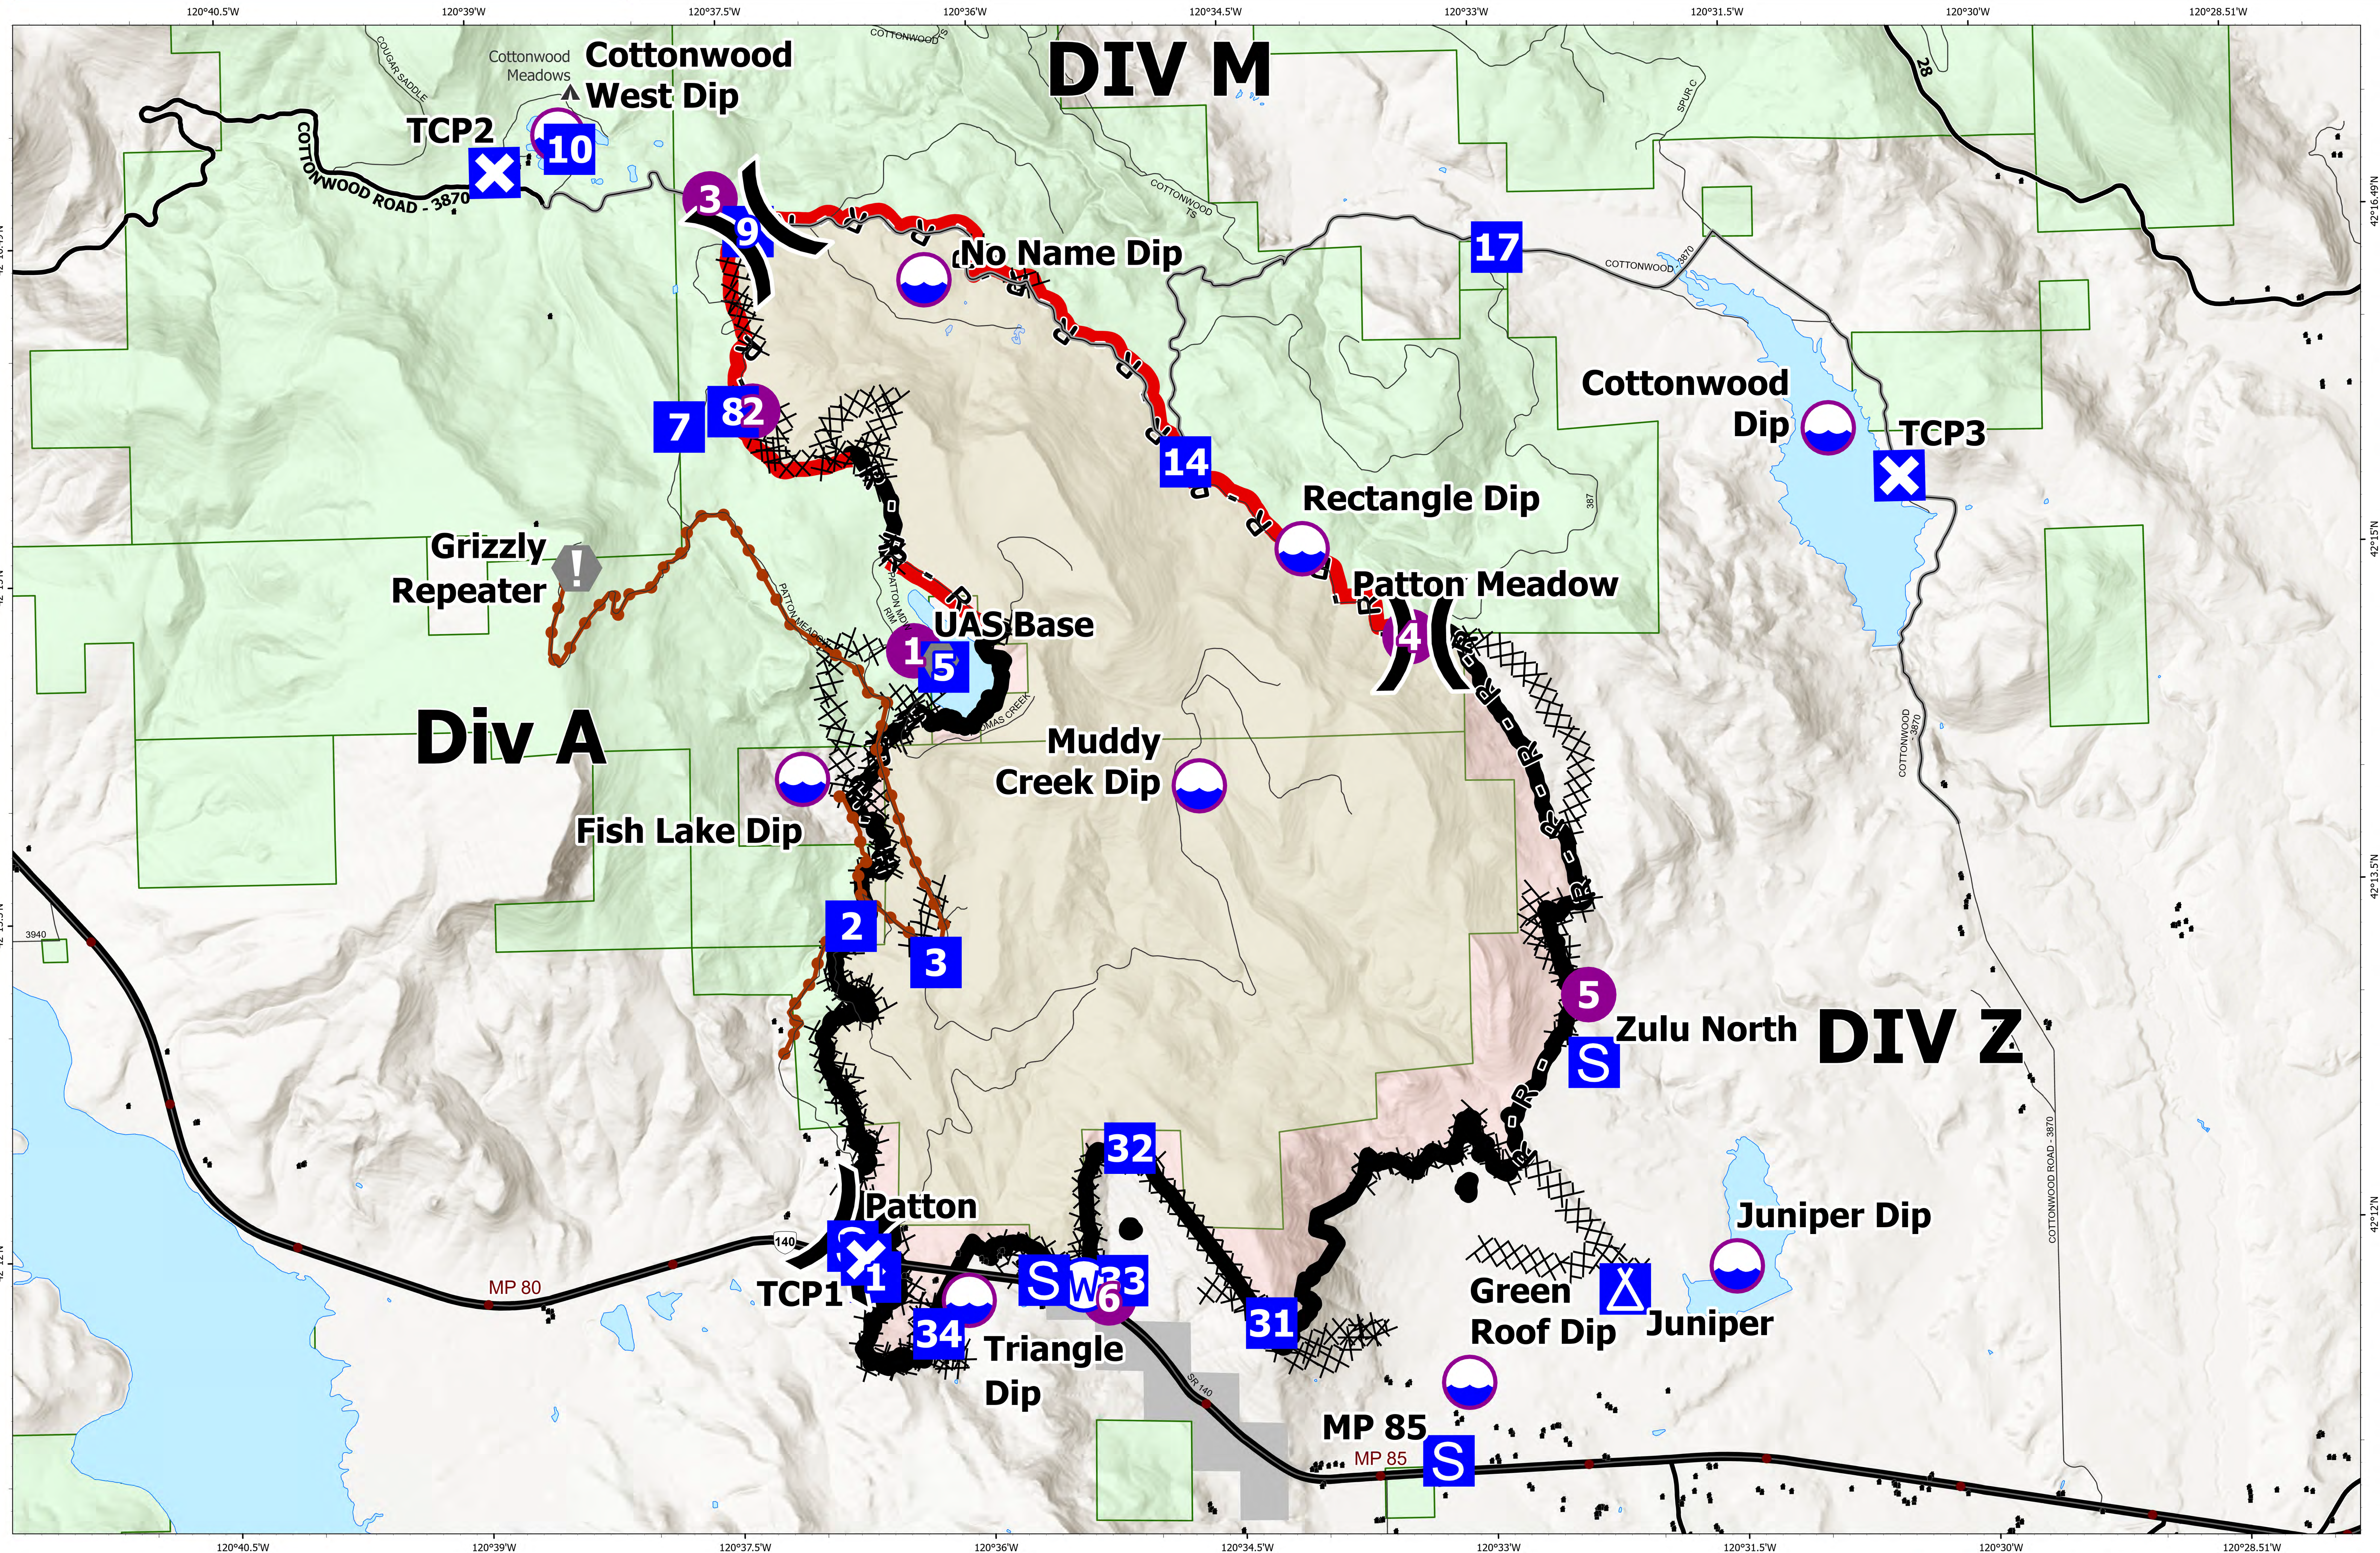

Briefing Map

Patton Meadow

ORFWF210419

August 25, 2021

August 25, 2021

ORFWF210419

Patton Meadow

Briefing Map

 0 0.5 1 2 Miles

ODF Team 3 GIS
08/24/2021 2124
Acres from IR
North American 1983 Datum, Lat/Long Grid

Fox Cpx: 9,754 acres at 08/23/21 @ 16:44 hrs
Patton Meadow: 8930 acres
Willow Valley: 824 acres

Fire Area	Contained Line	Closure	Water Source
Completed Dozer Line	Dip Site	Camp	Structures
Completed Hand Line	Helispot	Staging Area	Federal or State highway
Completed Road as Line	Drop Point	Value at Risk	Buried Transmission Line
Fire Edge	Division Break	Other	Paved
			Mainline Rd

Scan to download maps

Use the camera on a mobile device