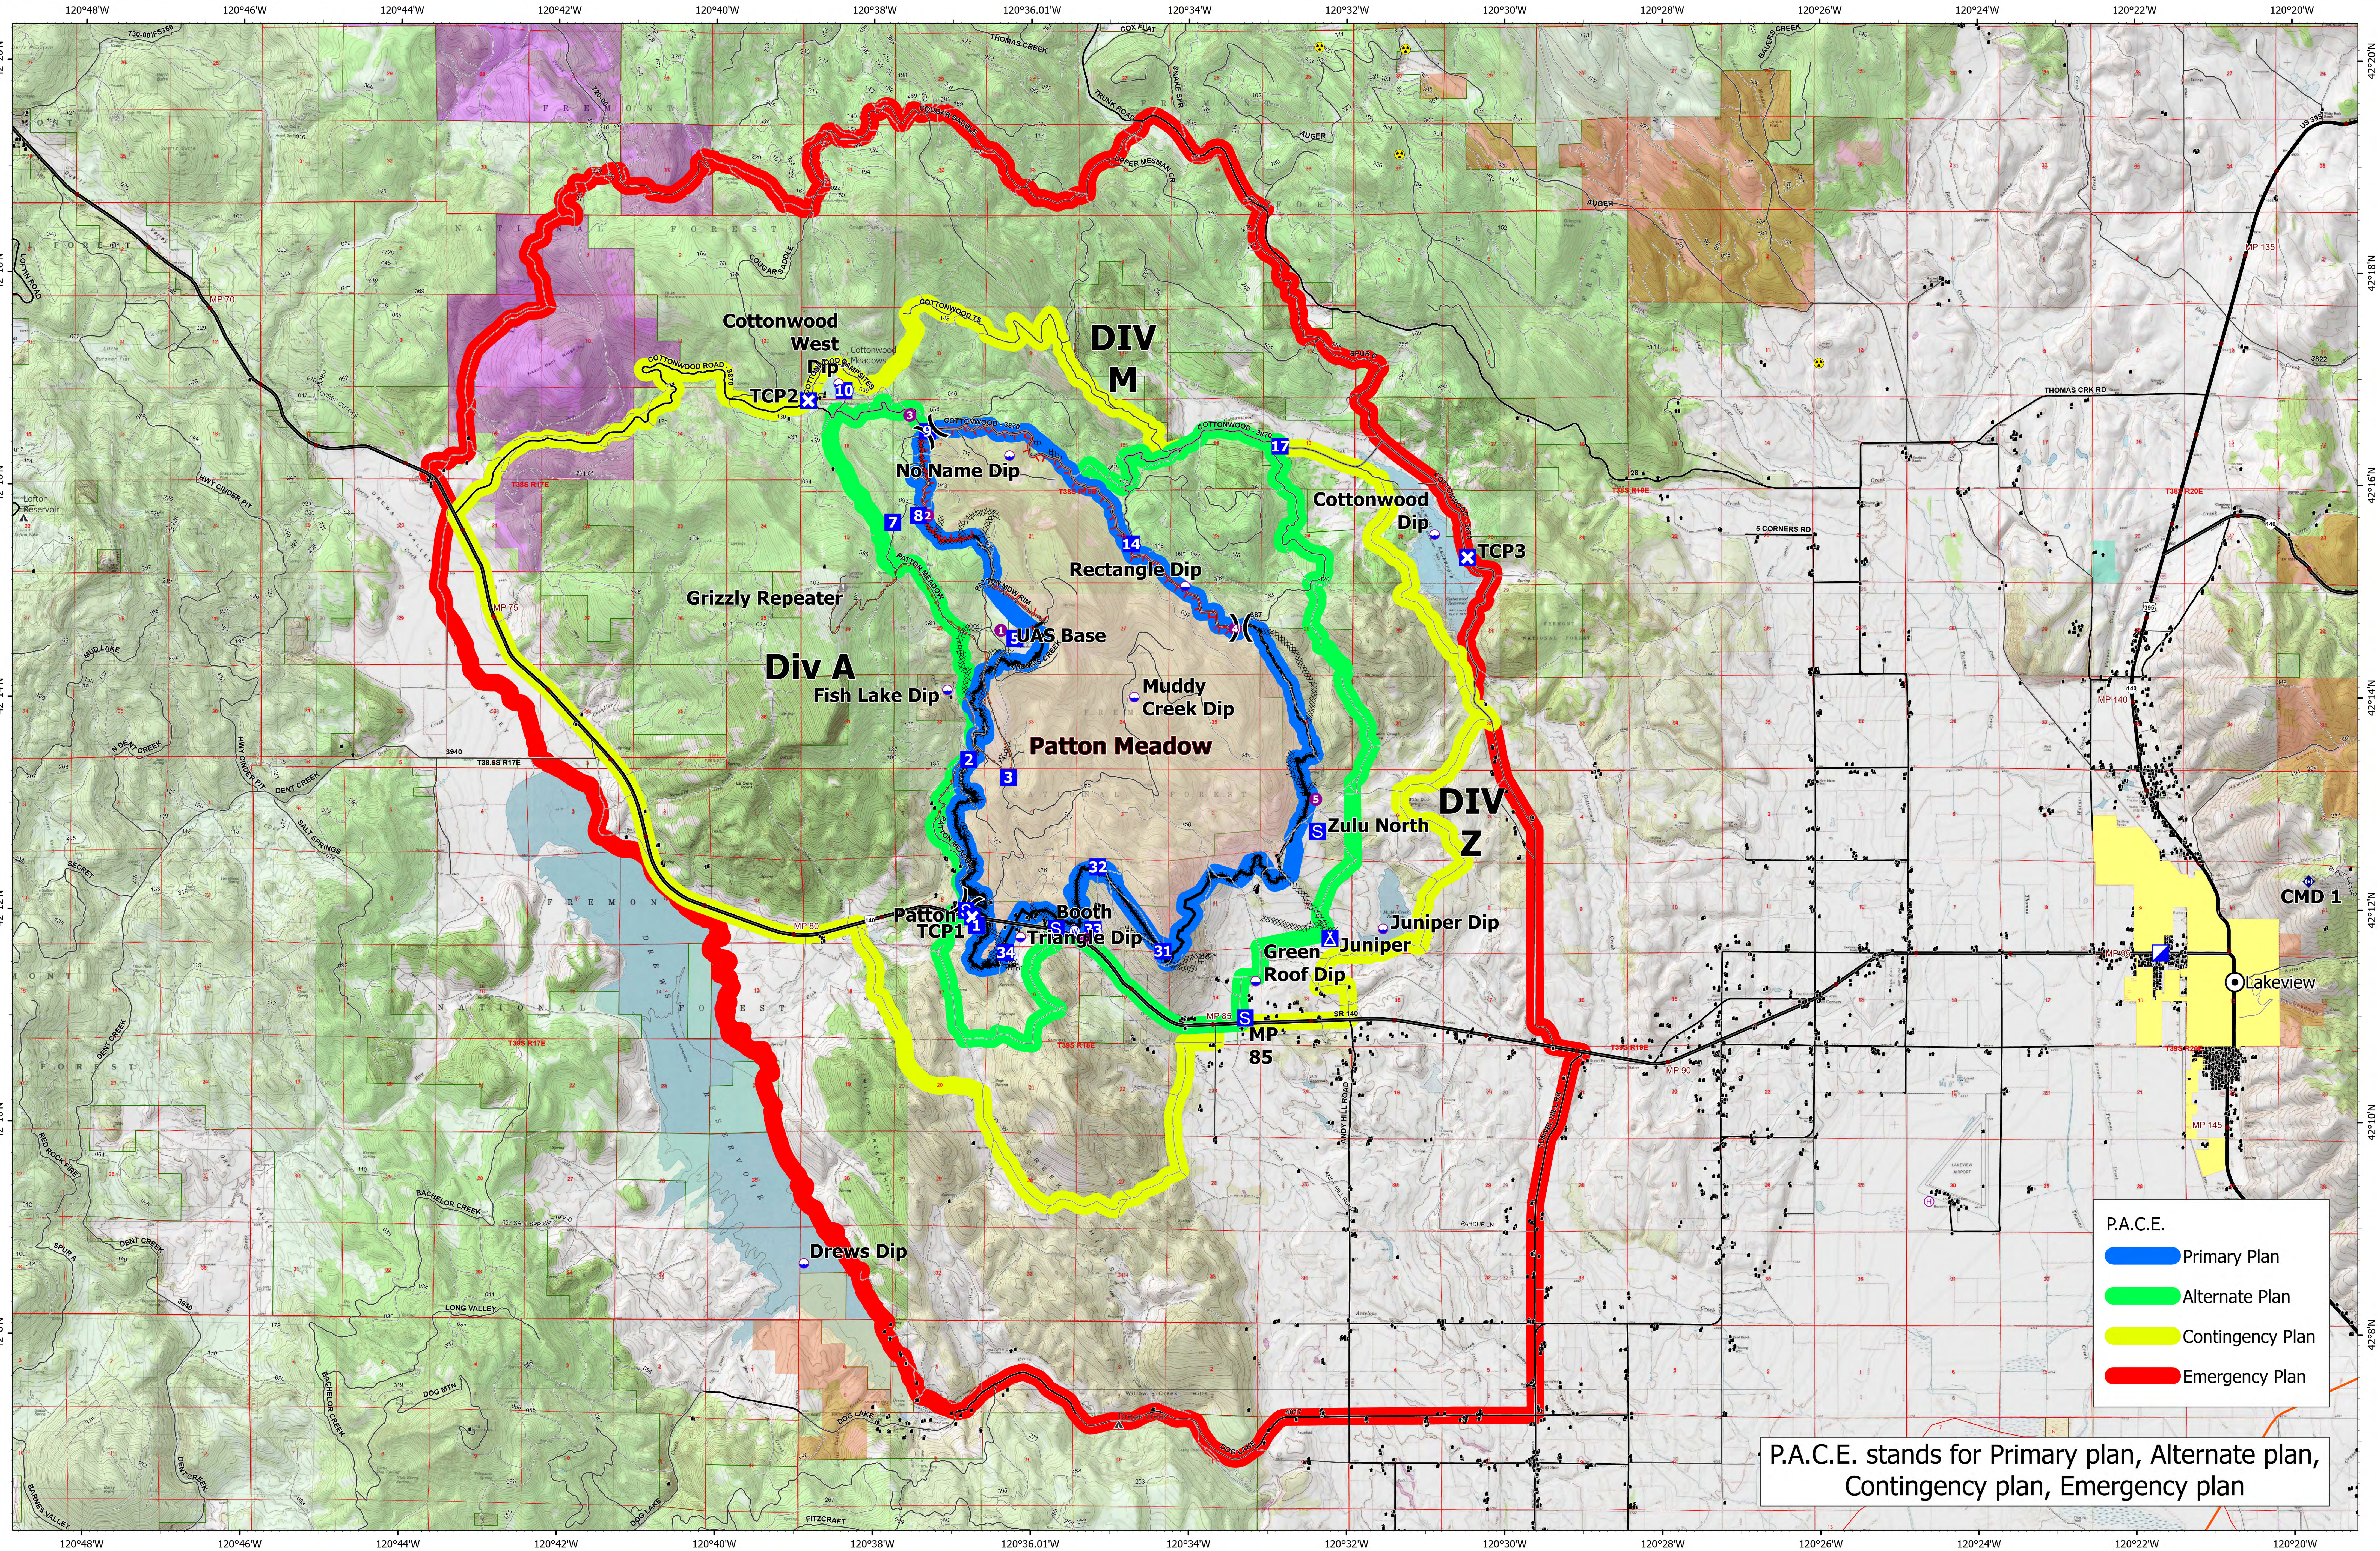

August 25, 2021

ORFWF210419

Patton Meadow

PACE Map

P.A.C.E.

- Primary Plan
- Alternate Plan
- Contingency Plan
- Emergency Plan

P.A.C.E. stands for Primary plan, Alternate plan, Contingency plan, Emergency plan

ODF Team 3 GIS
08/25/2021 09:04
Acres from IR

Fox Cpx: 9,754 acres at 08/23/21 @ 16:44 hrs
Patton Meadow: 8,930 acres
Willow Valley: 824 acres

- Fire Area
- Completed Dozer Line
- Completed Hand Line
- Completed Road as Line
- Fire Edge
- Contained Line
- Dip Site
- Helispot
- Helibase
- Division Break
- Incident Command Post
- Drop Point
- Closure
- Camp
- Staging Area
- Value at Risk
- Other
- Repeater
- Hazard
- Water Source
- Structures
- Natural Gas Pipelines
- Oregon Department of State Lands
- Oregon Parks and Recreation Department
- US Bureau of Land Management
- US Forest Service
- Other Federal Lands
- State Boundary
- Buried Transmission Line
- Collins Timber Company
- TRIS Management