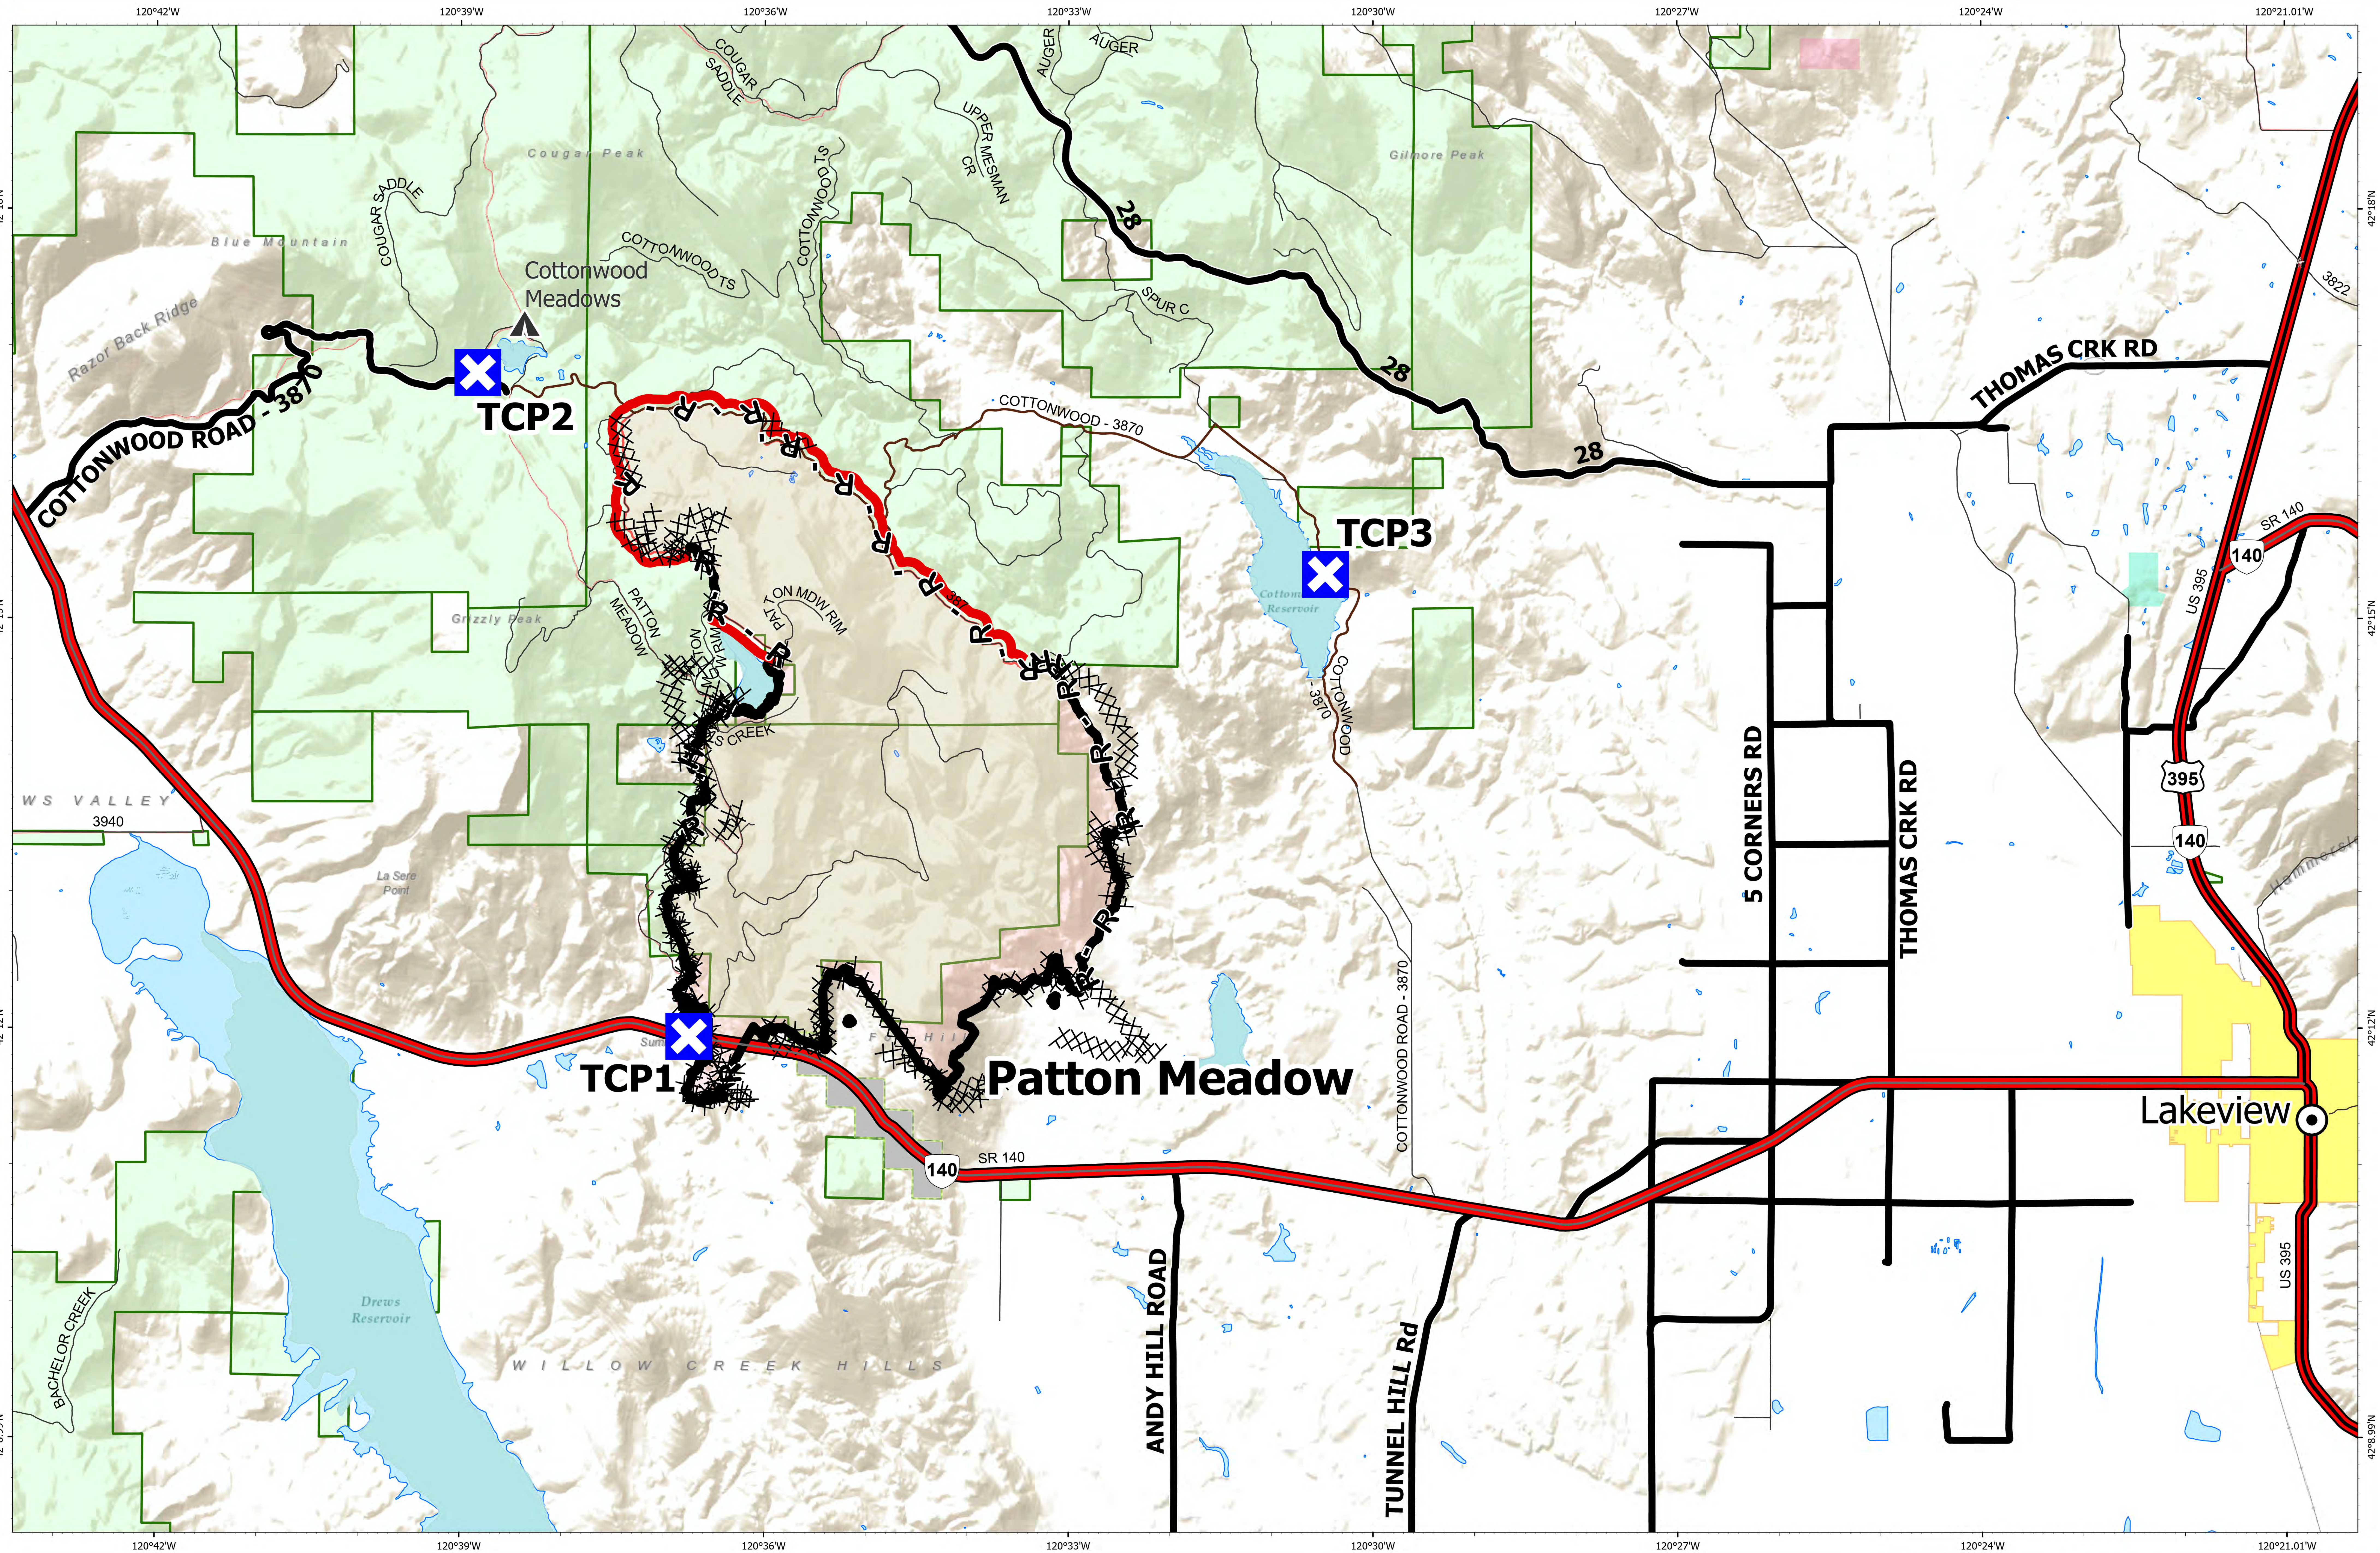

# Information Map

# Fox Complex

Patton Meadow Fire

August 25, 2021

August 25, 2021

Fox Complex

Information Map

08/24/2021 2135  
Acres from IR  
North American 1983 Datum, Lat/Long Grid

Fox Cpx: 9,754 acres at 08/23/21 @ 16:44 hrs  
Patton Meadow: 8,930 acres  
Willow Valley: 824 acres

- Fire Area
- Completed Dozer Line
- Completed Hand Line
- Completed Road as Line
- Fire Edge
- Contained Line
- X Closure
- Interstate; Highway
- Paved
- All weather
- Mainline Rd
- State Boundary
- Oregon Department of State Lands
- Oregon Parks and Recreation Department
- US Bureau of Land Management
- US Forest Service
- Other Federal Lands