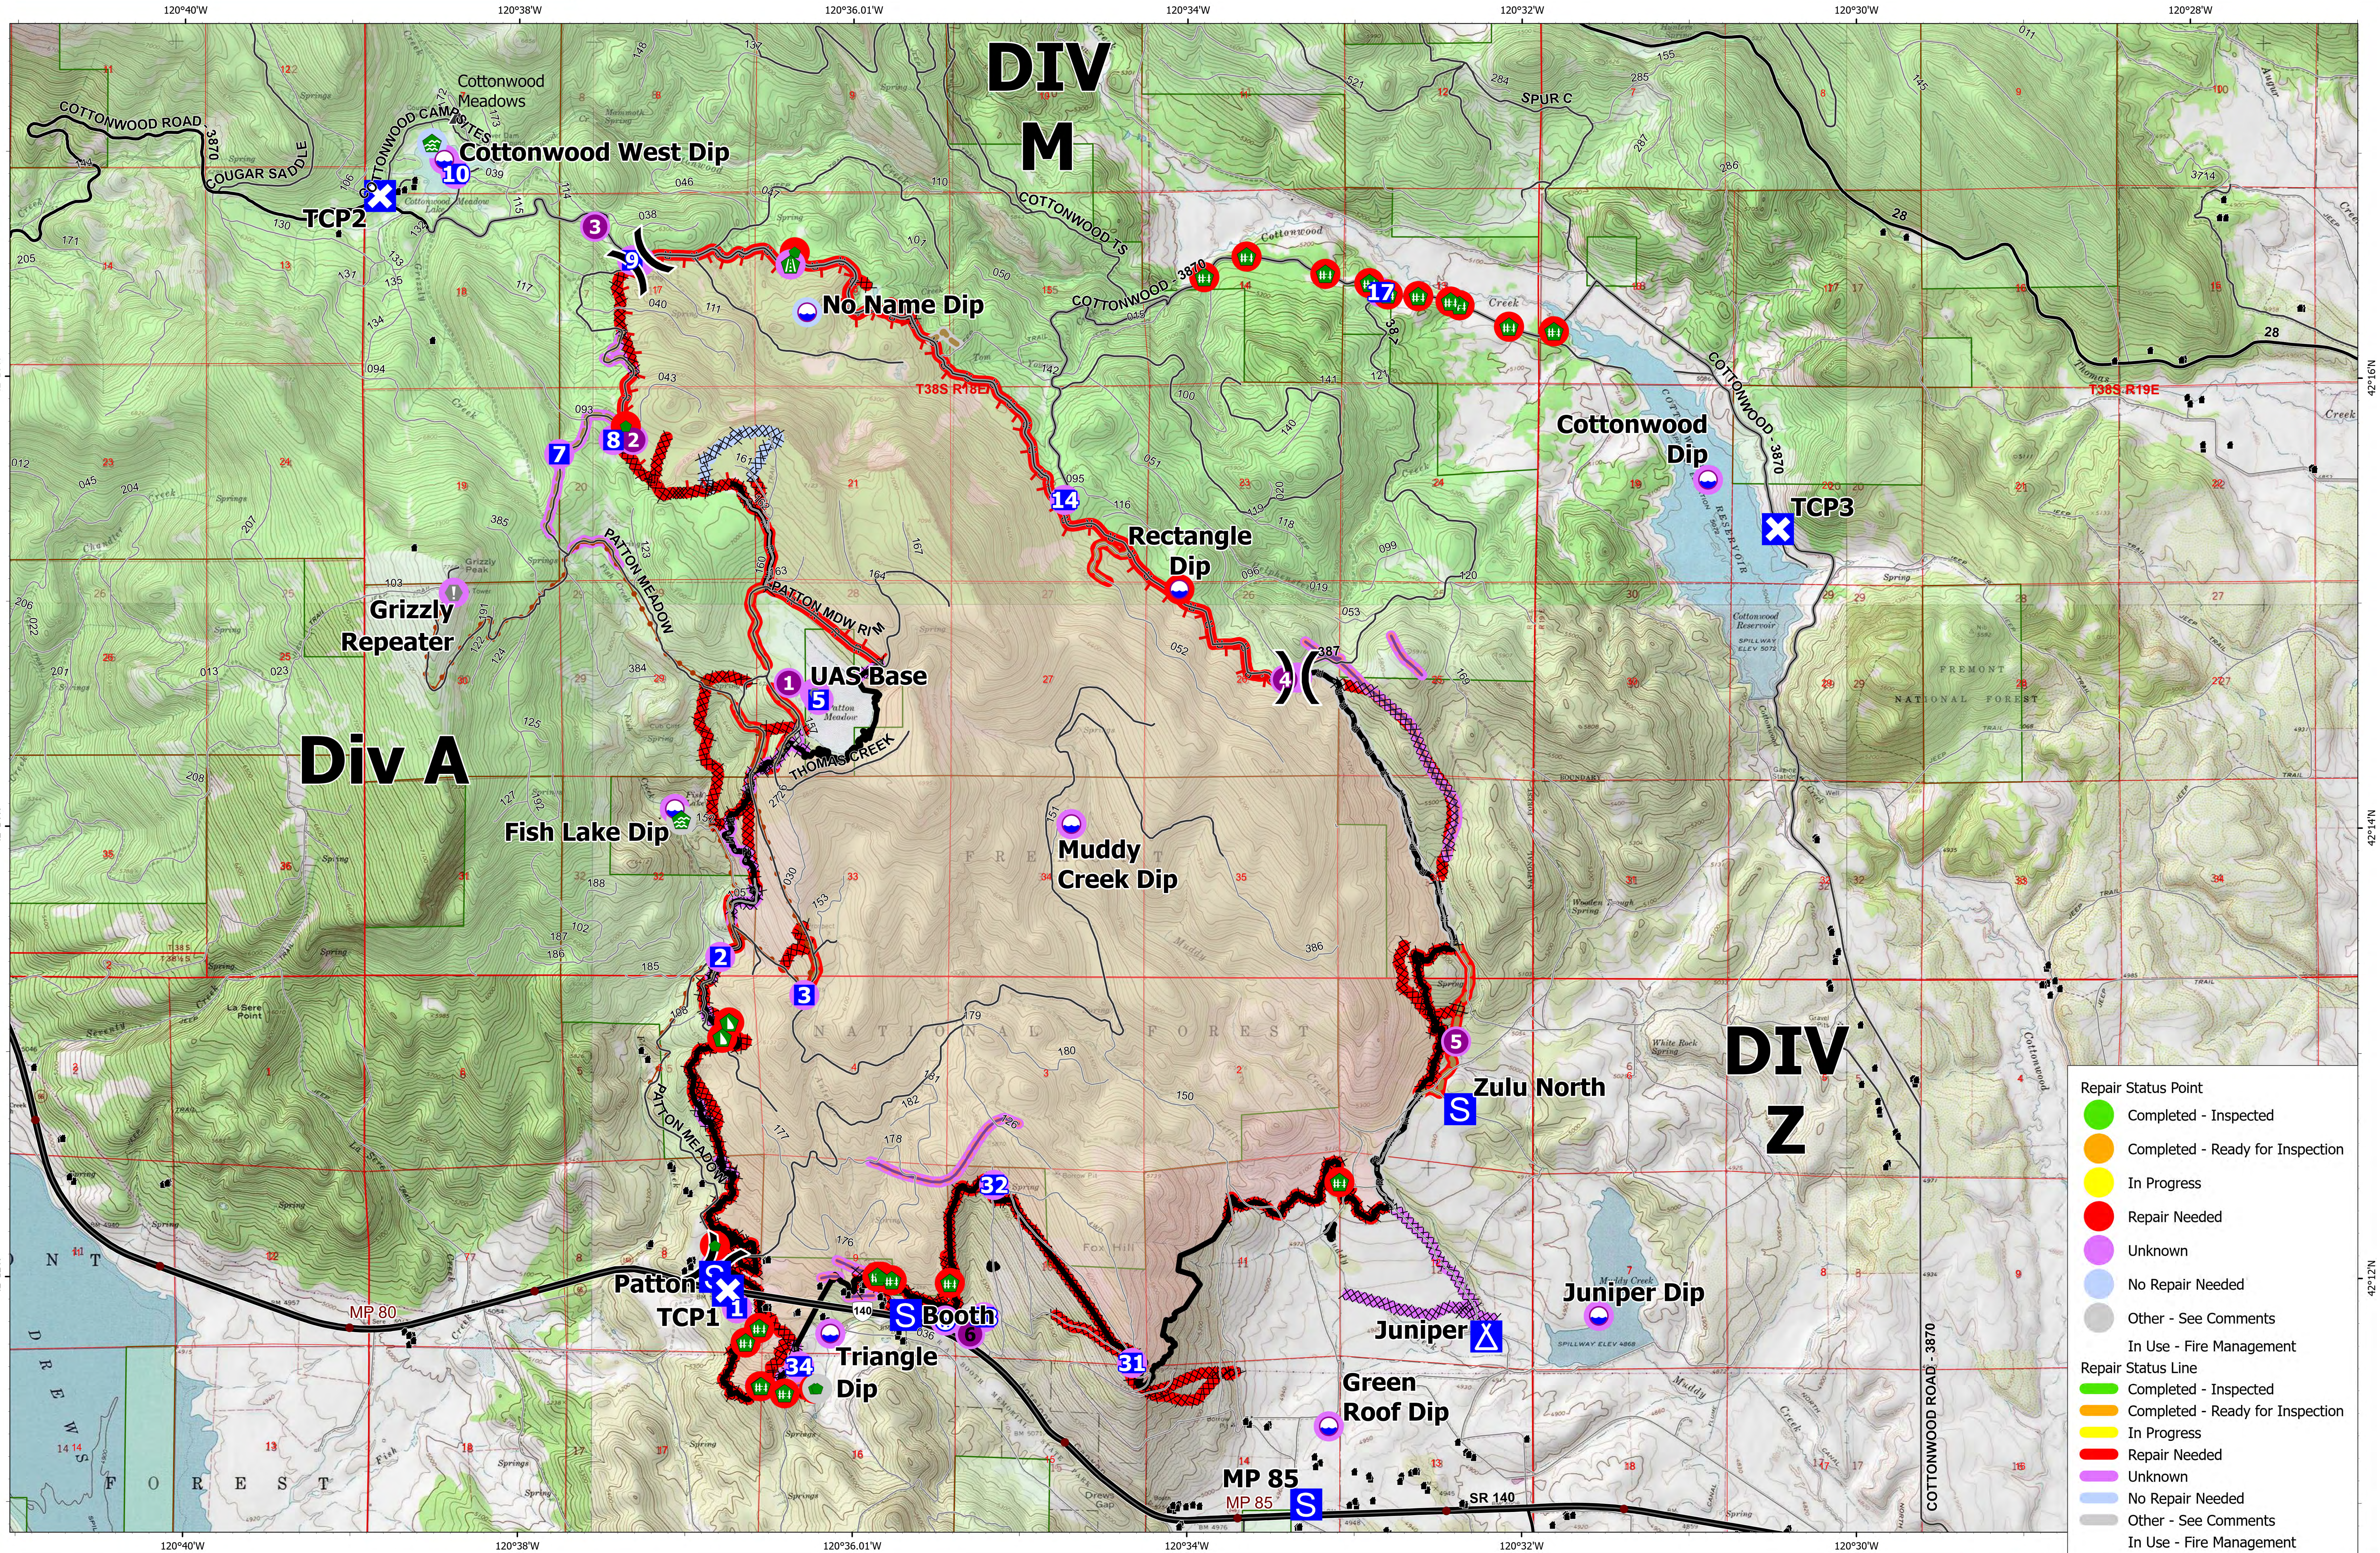

Repair Map

Patton Meadow ORFWF210419

August 25, 2021

Repair Status Point

- Completed - Inspected
- Completed - Ready for Inspection
- In Progress
- Repair Needed
- Unknown
- No Repair Needed
- Other - See Comments
- In Use - Fire Management

Repair Status Line

- Completed - Inspected
- Completed - Ready for Inspection
- In Progress
- Repair Needed
- Unknown
- No Repair Needed
- Other - See Comments
- In Use - Fire Management

ODF Team 3 GIS
08/24/2021 2:20
Acres from IR

Fox Cpx: 9,754 acres at 08/23/21 @ 16:44 hrs
Patton Meadow: 8,930 acres
Willow Valley: 824 acres

- Fire Area
- Completed Dozer Line
- Completed Hand Line
- Completed Road as Line
- Access or Improved Road
- Road Repair
- Retardant Drop
- Fire Edge
- Contained Line
- Dip Site
- Helispot
- Division Break
- Drop Point
- Closure
- Camp
- Staging Area
- Value at Risk
- Other
- Water Development or Draft Site
- Road Repair
- Repair Point
- Fence - Cut/Damaged
- Dozer Push
- Water Source
- Structures
- Oregon Parks and Recreation Department
- US Forest Service
- State Boundary
- Buried Transmission Line