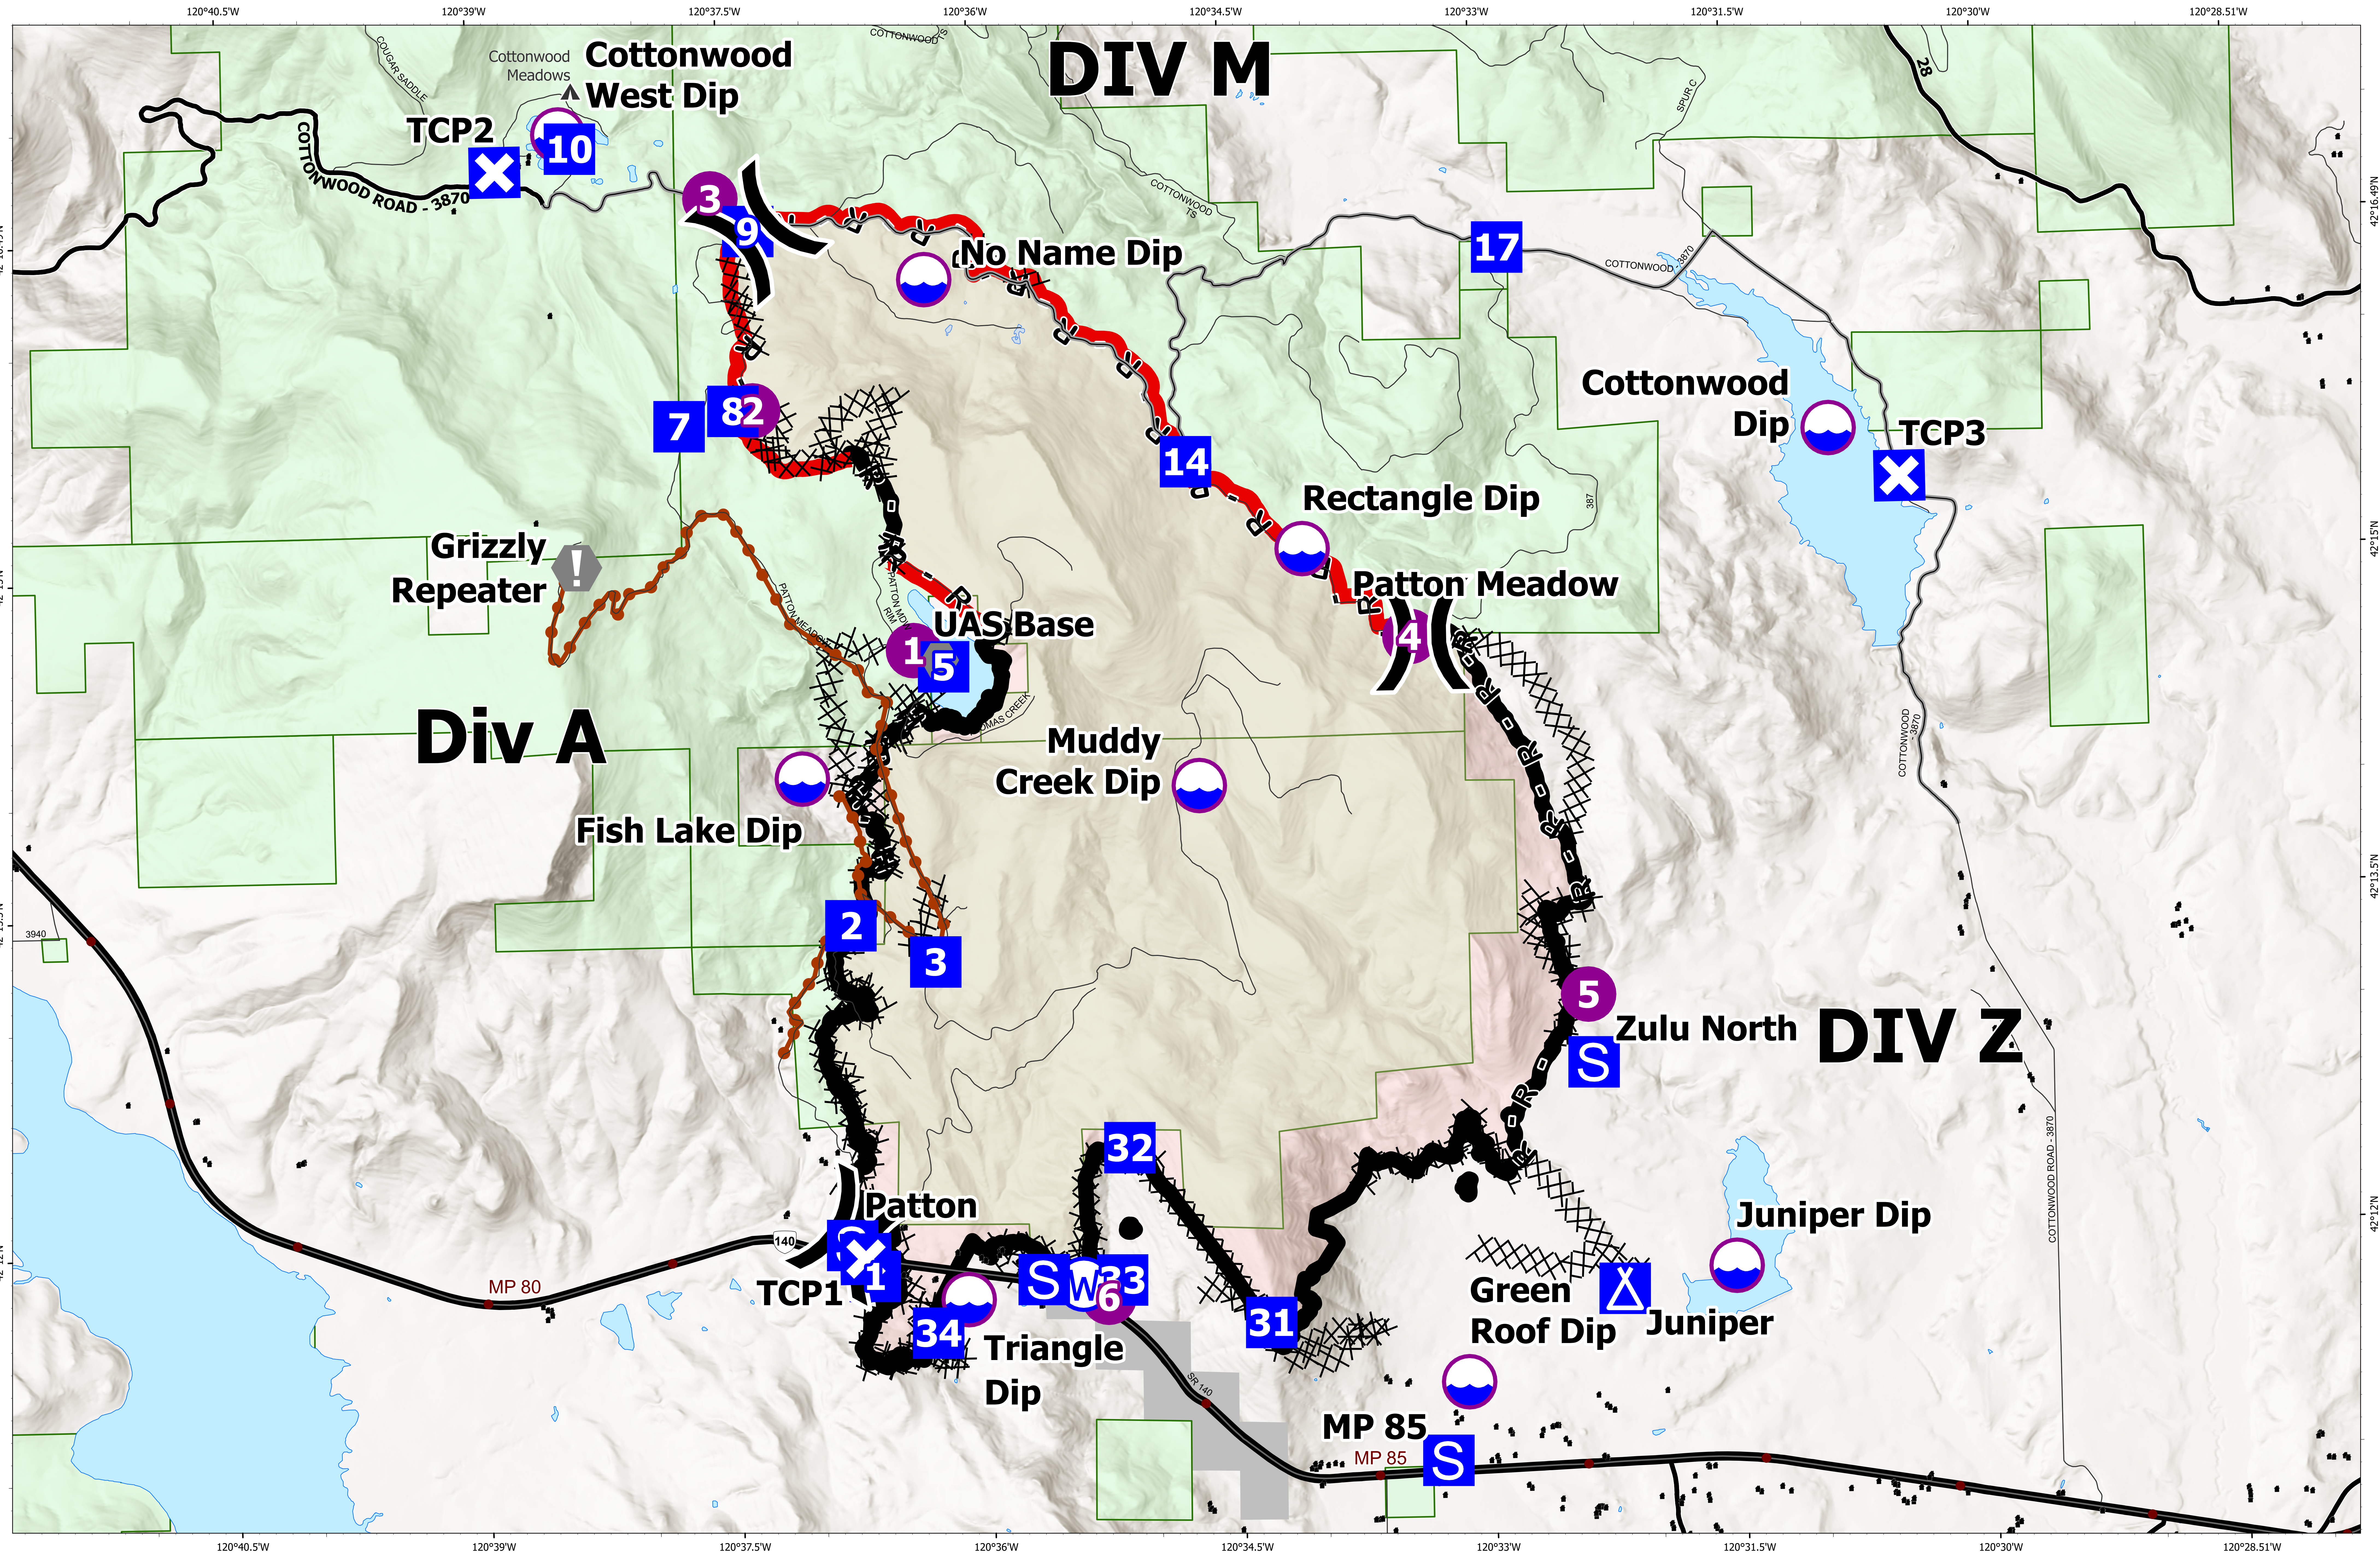

Briefing Map

Patton Meadow

ORFWF210419

August 25, 2021

August 25, 2021

ORFWF210419

Patton Meadow

Briefing Map

 0 0.5 1 2 Miles

ODF Team 3 GIS
08/24/2021 2125
Acres from IR
North American 1983 Datum, Lat/Long Grid

Fox Cpx: 9,754 acres at 08/23/21 @ 16:44 hrs
Patton Meadow: 8,930 acres
Willow Valley: 824 acres

| | | | |
|------------------------|----------------|---------------|--------------------------|
| Fire Area | Contained Line | Closure | Water Source |
| Completed Dozer Line | Dip Site | Camp | Structures |
| Completed Hand Line | Helispot | Staging Area | Federal or State highway |
| Completed Road as Line | Division Break | Value at Risk | Paved |
| Fire Edge | Drop Point | Other | Mainline Rd |

Scan to download maps

Use the camera on a mobile device