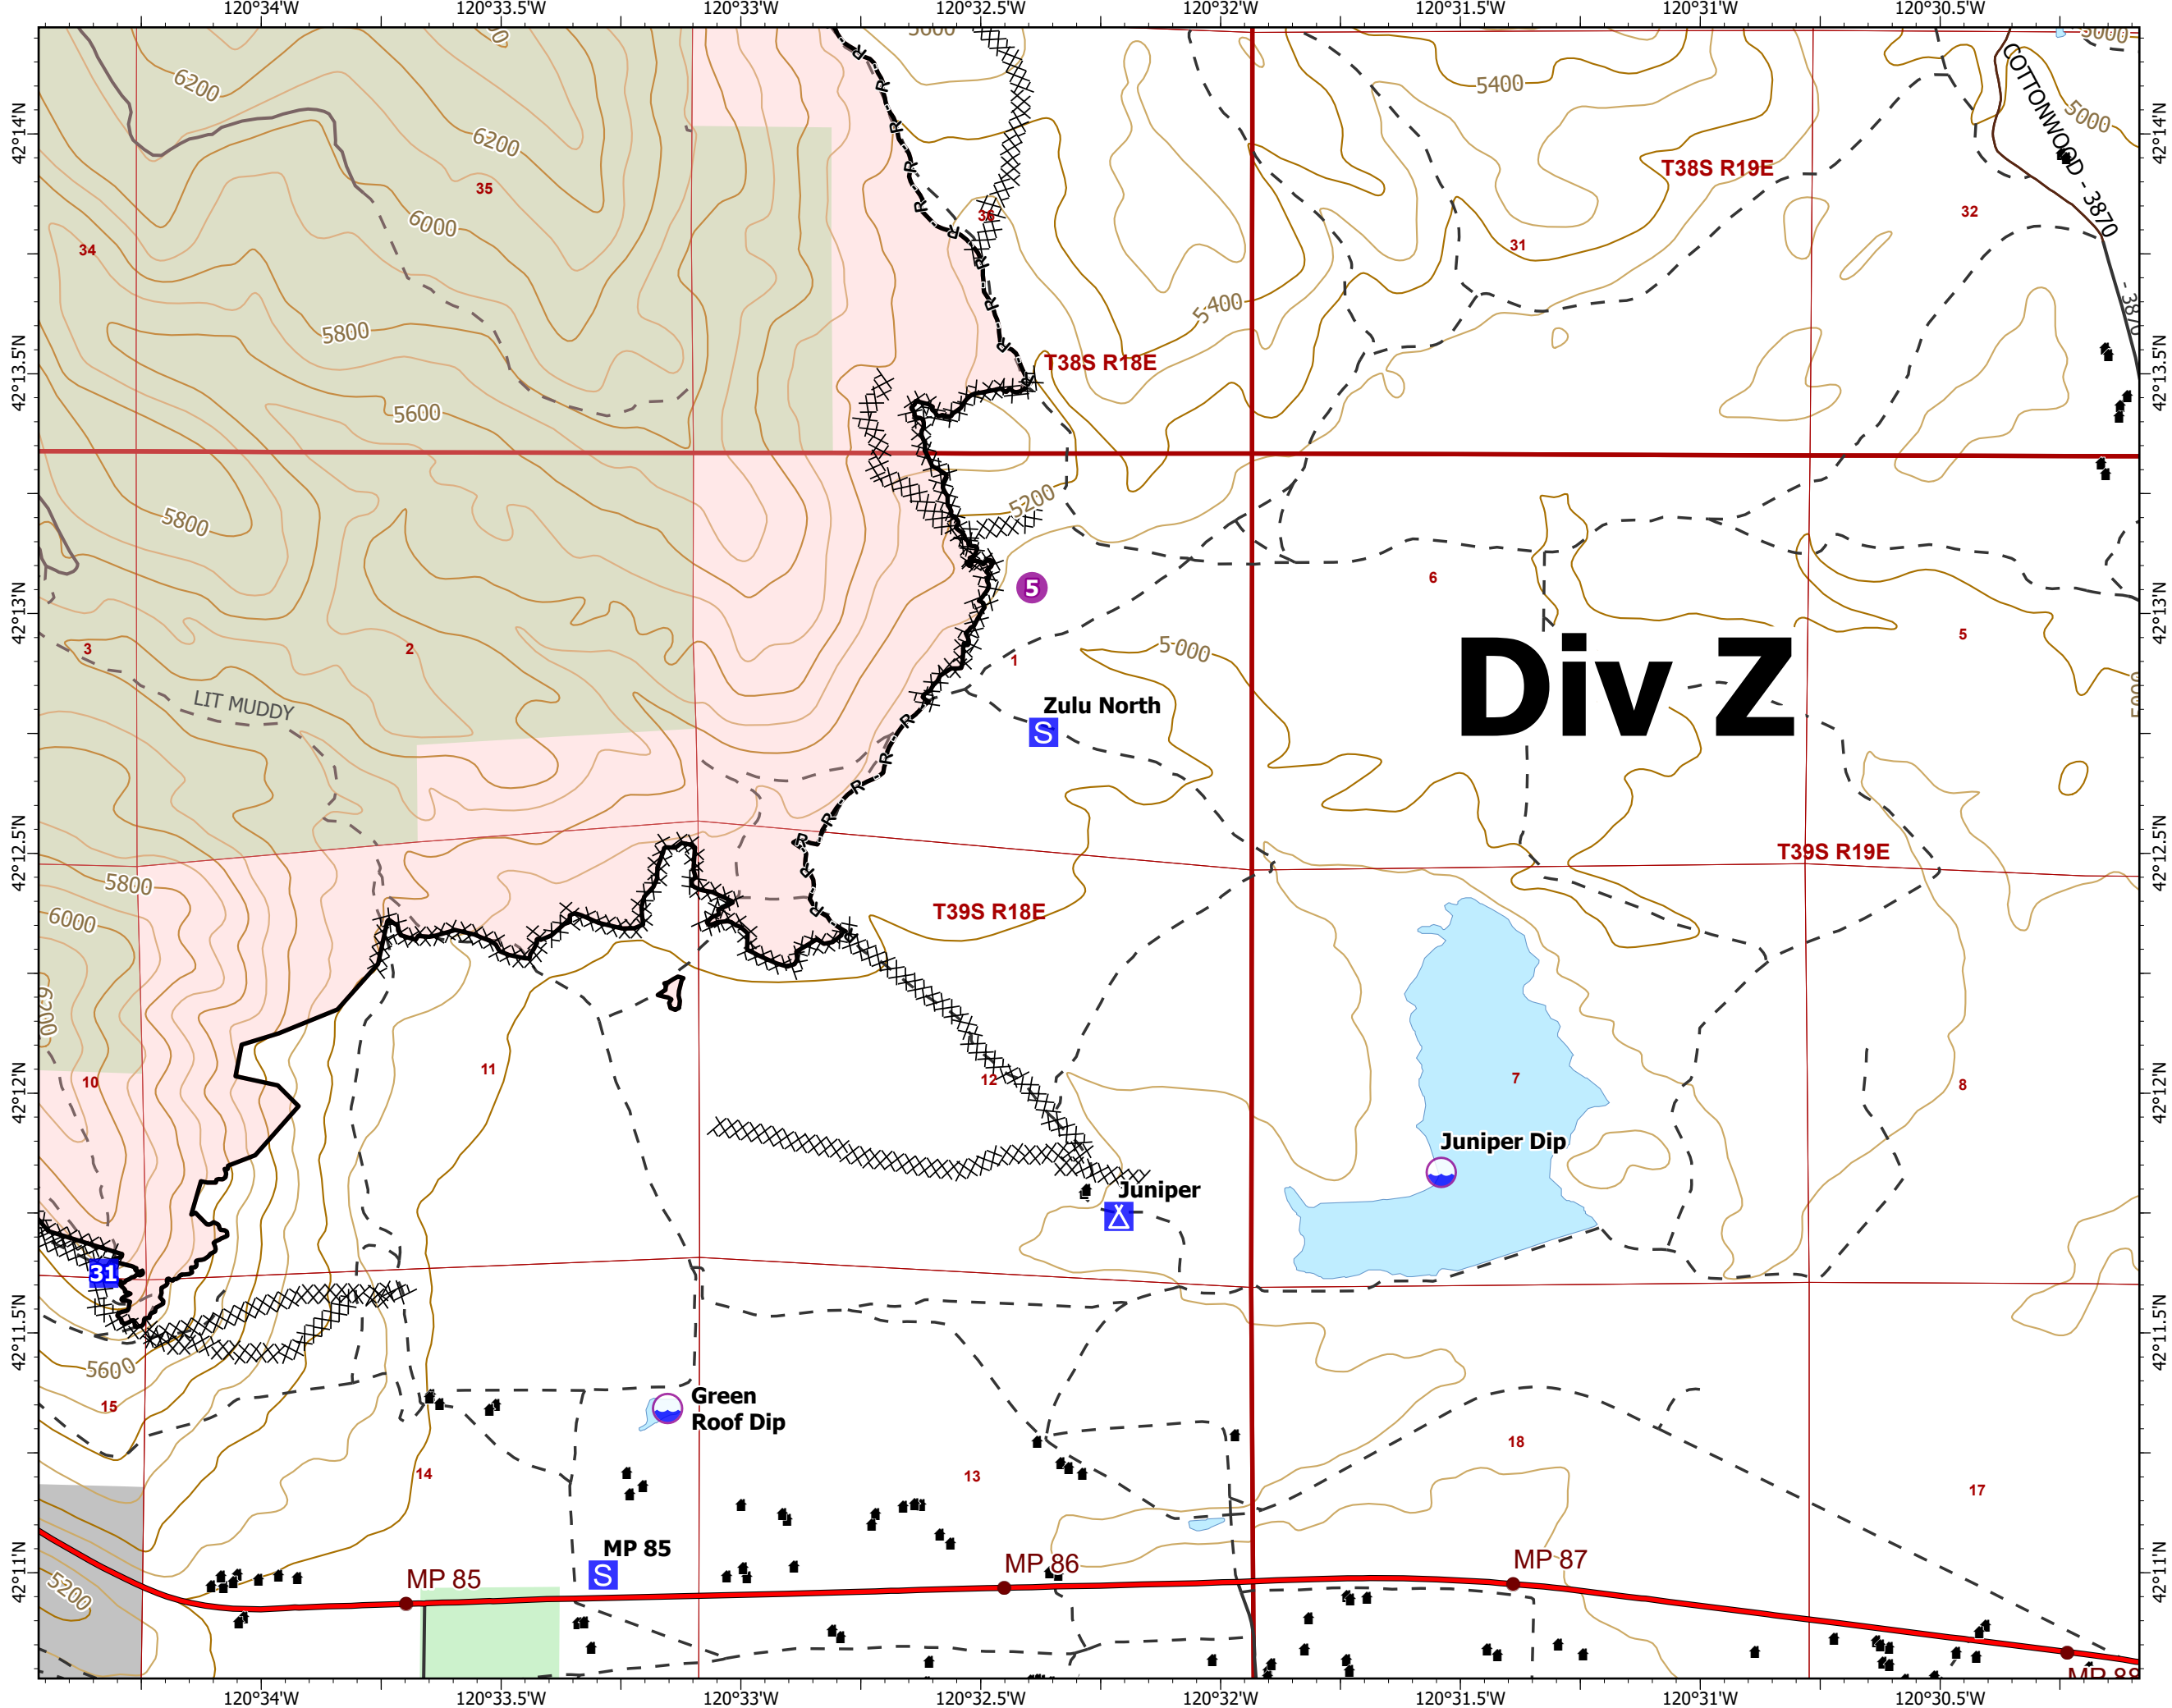

IAP
Patton Meadow
ORFWF210419
08/25/2021

Fox Cpx: 9,754 acres at 08/23/21 @ 16:44 hrs
 Patton Meadow: 8,930 acres
 Willow Valley: 824 acres

Page 3 of 4

- Dip Site
- Helispot
- Drop Point
- Camp
- Staging Area
- Completed Dozer Line
- Completed Road as Line
- Contained Line
- Structure
- Interstate; Highway
- Surfaced Road
- Dirt Road
- Mainline Rd
- Waterbody
- Oregon Parks and Recreation Department
- United States Forest Service
- Highway Mileposts

Div Z