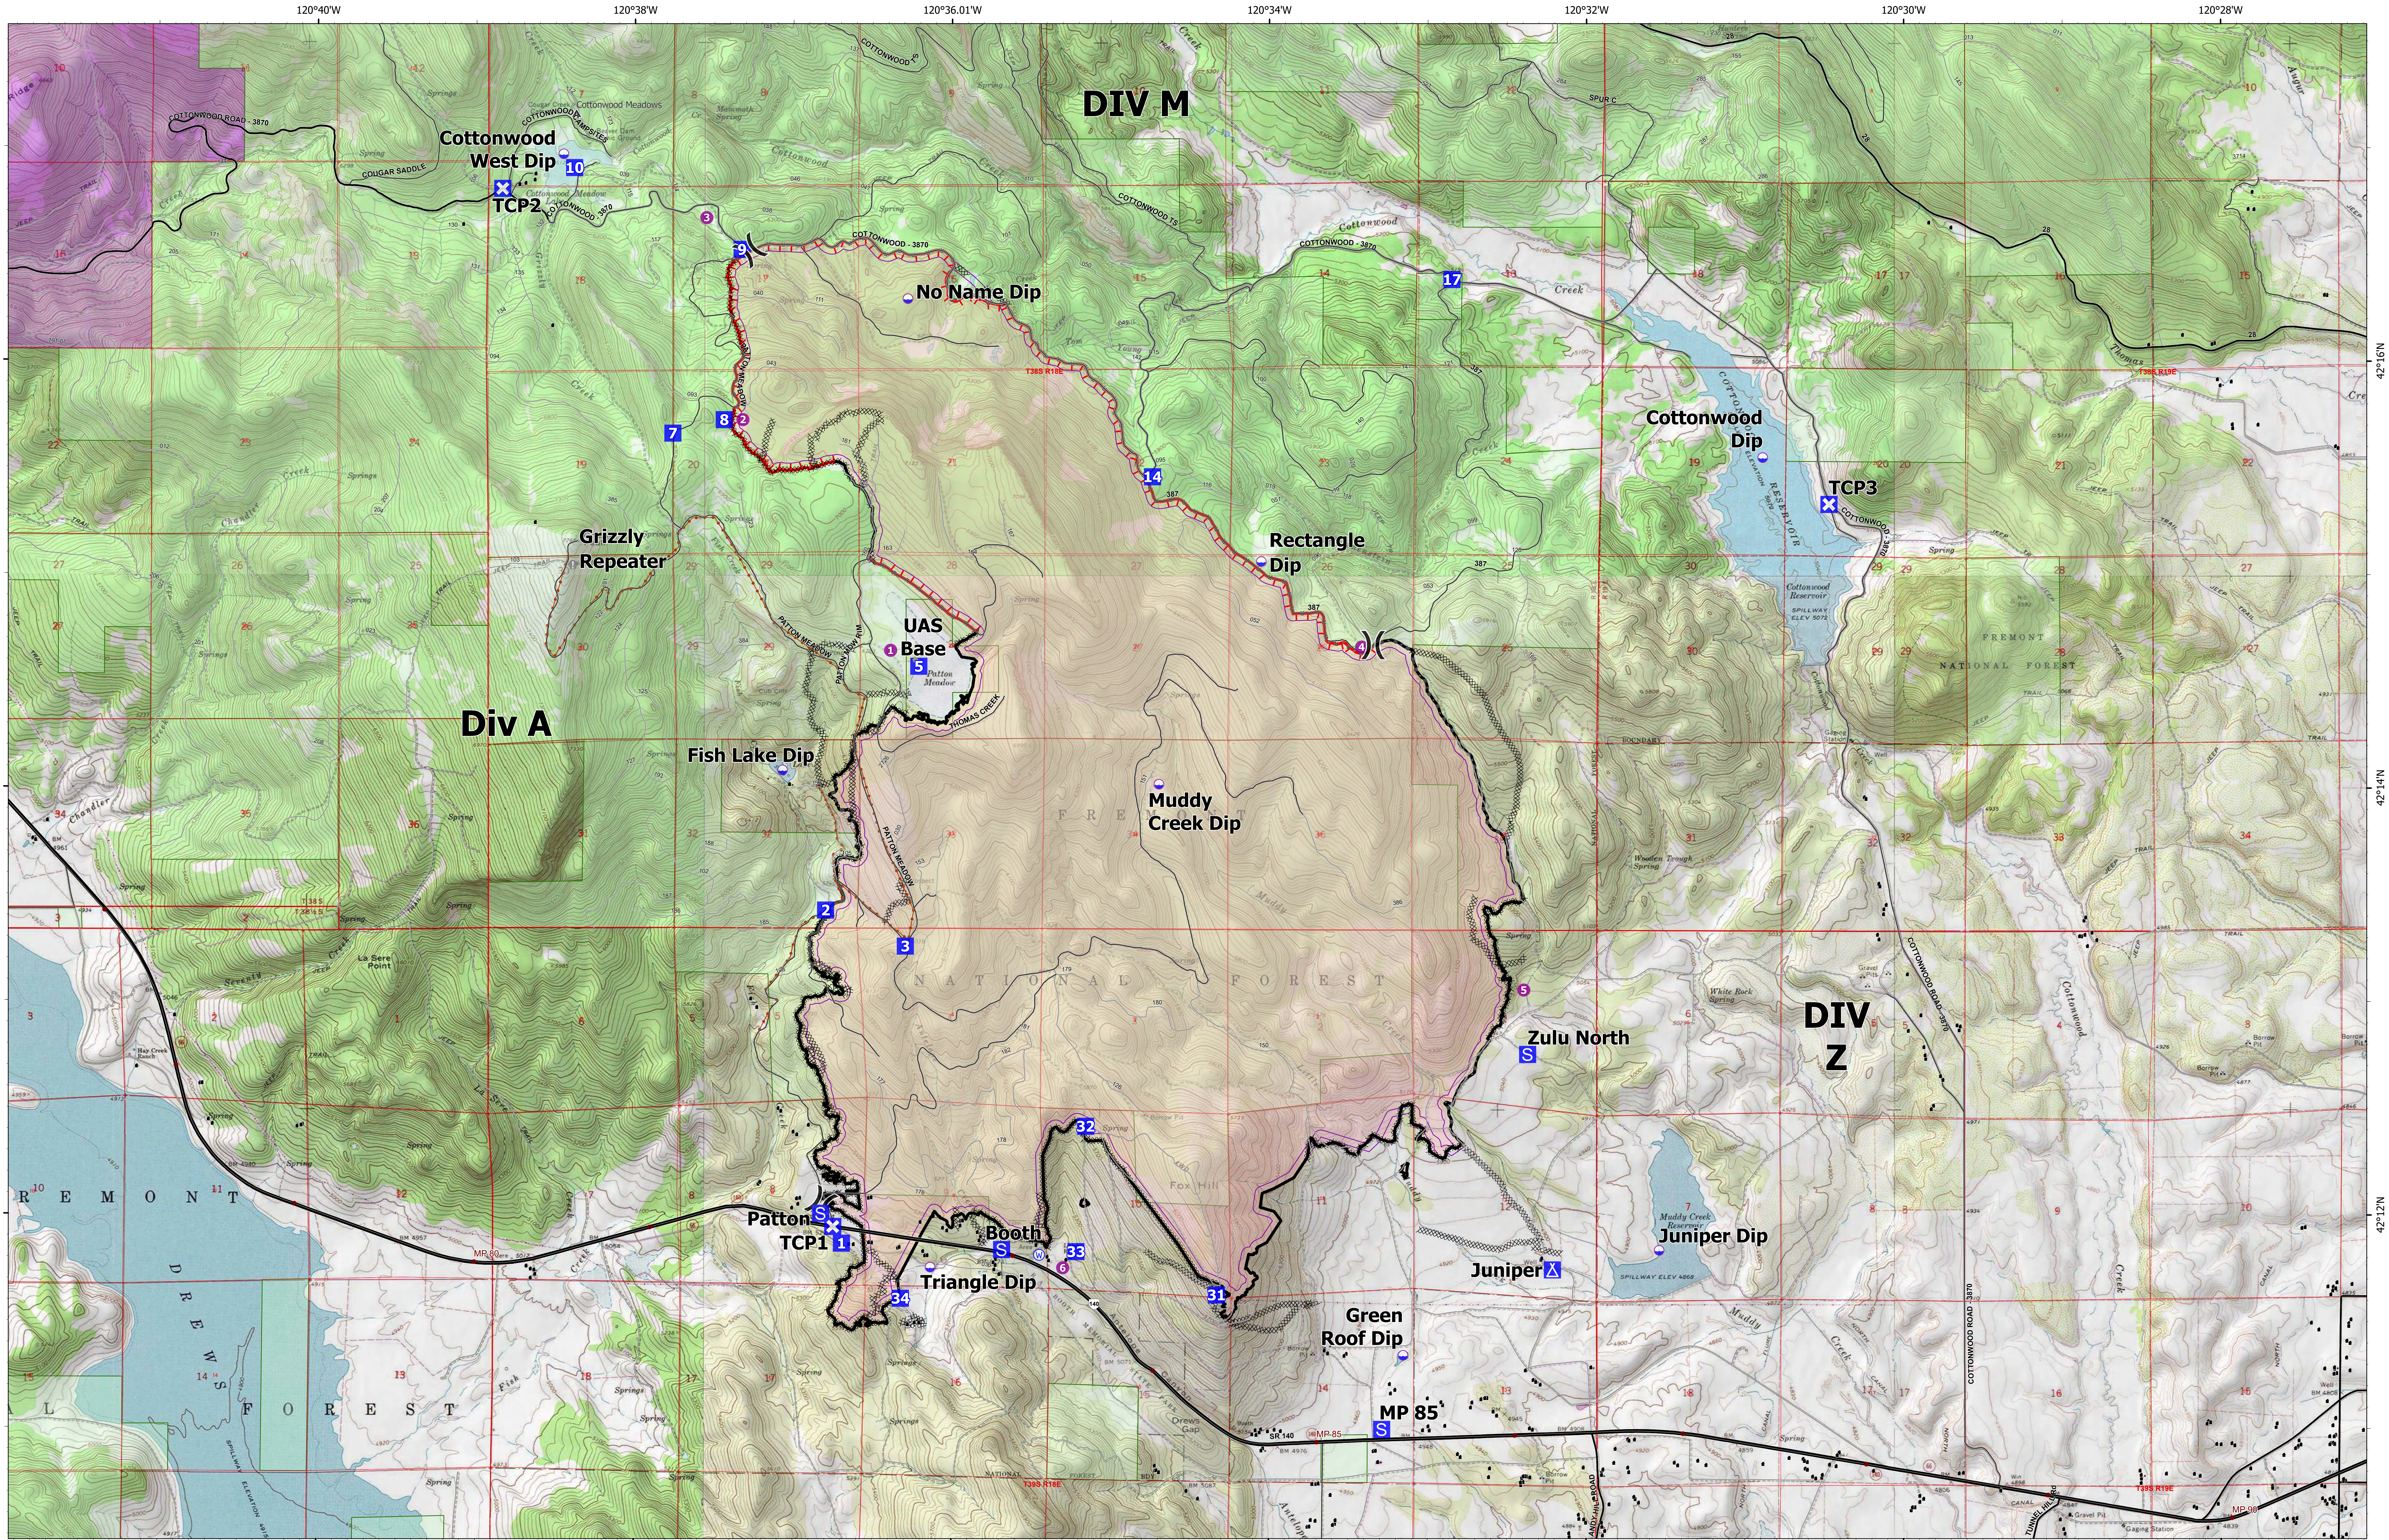

August 25, 2021

ORFWF210419

Patton Meadow

OPS Map

ODF Team 3 GIS
08/24/2021 2:13Z
Acres from IR

Fox Cpx: 9,754 acres at 08/23/21 @ 16:44 hrs
Patton Meadow: 8,930 acres
Willow Valley: 824 acres

- Fire Area
- Completed Dozer Line
- Completed Hand Line
- Completed Road as Line
- Fire Edge
- Contained Line
- Dip Site
- Helispot
- Division Break
- Drop Point
- Closure
- Camp
- Staging Area
- Value at Risk
- Other
- Water Source
- Structures
- Oregon Parks and Recreation Department
- US Forest Service
- State Boundary
- Buried Transmission Line
- Green Diamond
- 200ft Mop Up Area

Scan to download maps

Use the camera on a mobile device