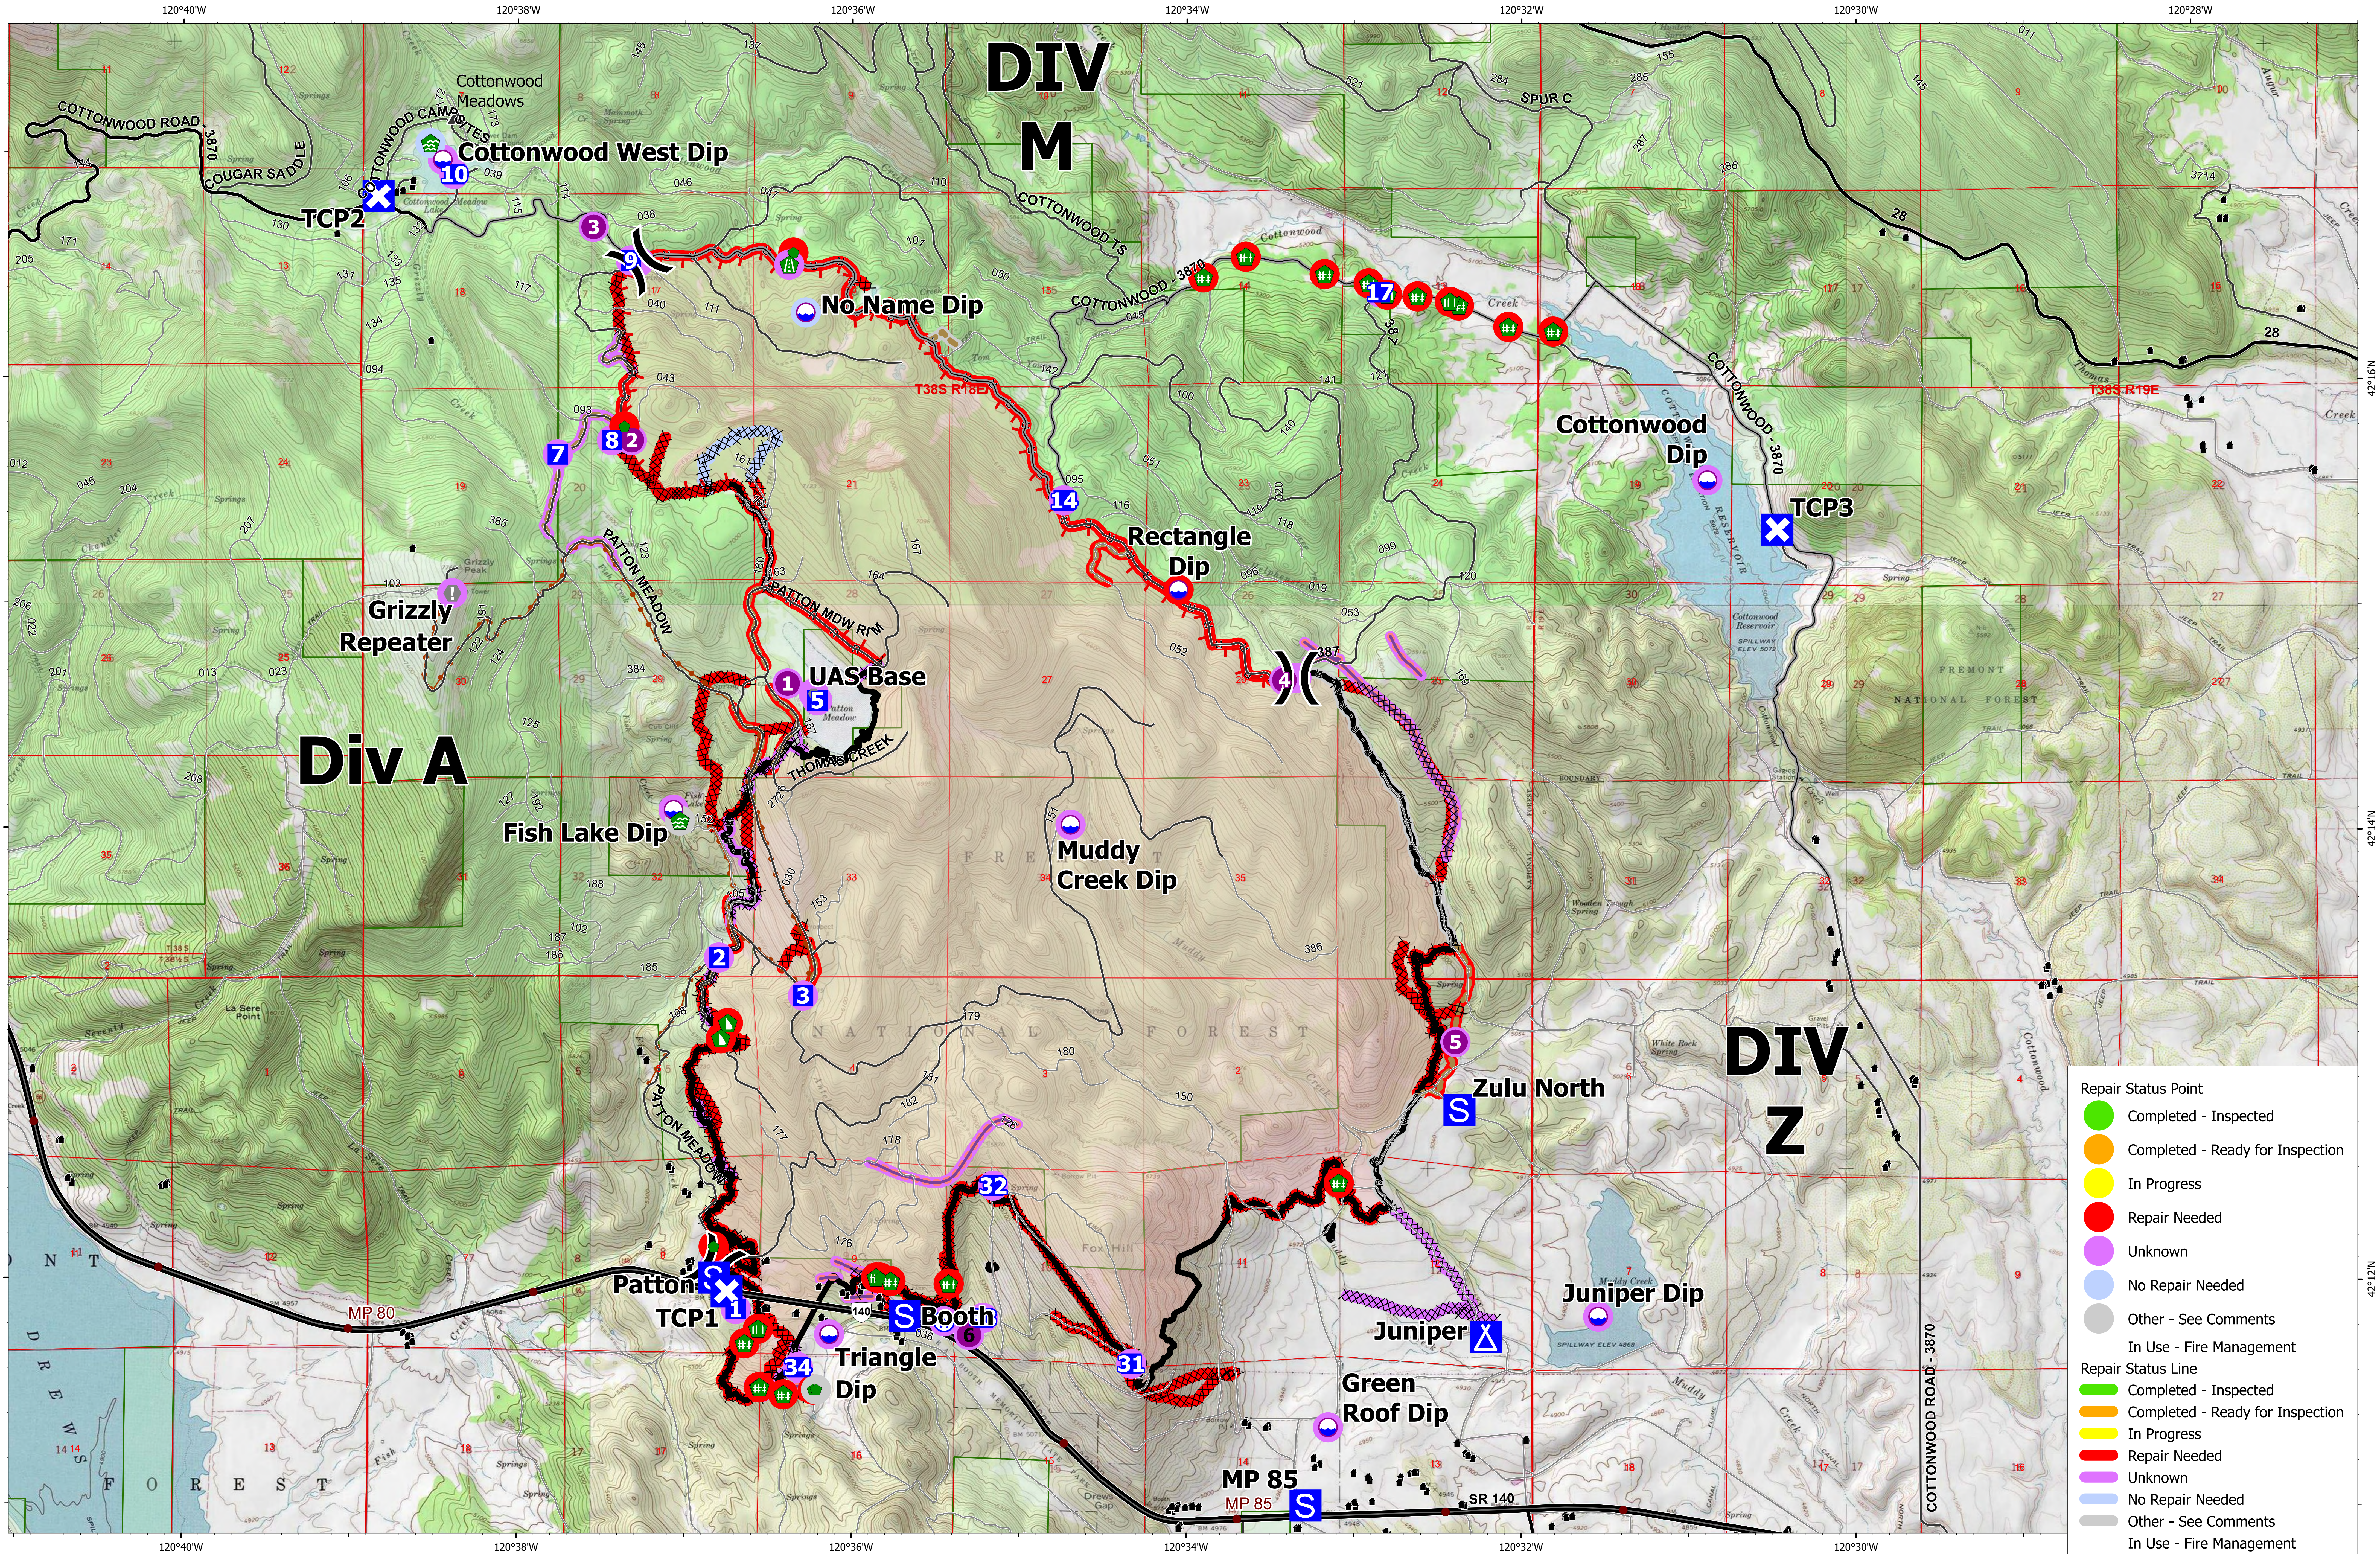

Repair Map

Patton Meadow ORFWF210419

August 25, 2021

Repair Status Point

- Completed - Inspected
- Completed - Ready for Inspection
- In Progress
- Repair Needed
- Unknown
- No Repair Needed
- Other - See Comments
- In Use - Fire Management

Repair Status Line

- Completed - Inspected
- Completed - Ready for Inspection
- In Progress
- Repair Needed
- Unknown
- No Repair Needed
- Other - See Comments
- In Use - Fire Management

0 0.5 1 2 Miles

ODF Team 3 GIS
08/24/2021 2:24
Acres from IR

Fox Cpx: 9,754 acres at 08/23/21 @ 16:44 hrs
Patton Meadow: 8,930 acres
Willow Valley: 824 acres

- Fire Area
- Completed Dozer Line
- Completed Hand Line
- Completed Road as Line
- Access or Improved Road
- Road Repair
- Retardant Drop
- Fire Edge
- Contained Line
- Dip Site
- Helispot
- Division Break
- Drop Point
- Closure
- Camp
- Staging Area
- Value at Risk
- Other
- Water Development or Draft Site
- Road Repair
- Repair Point
- Fence - Cut/Damaged
- Dozer Push
- Water Source
- Structures
- Oregon Parks and Recreation Department
- US Forest Service
- State Boundary
- Buried Transmission Line

Scan to download maps

Use the camera on a mobile device