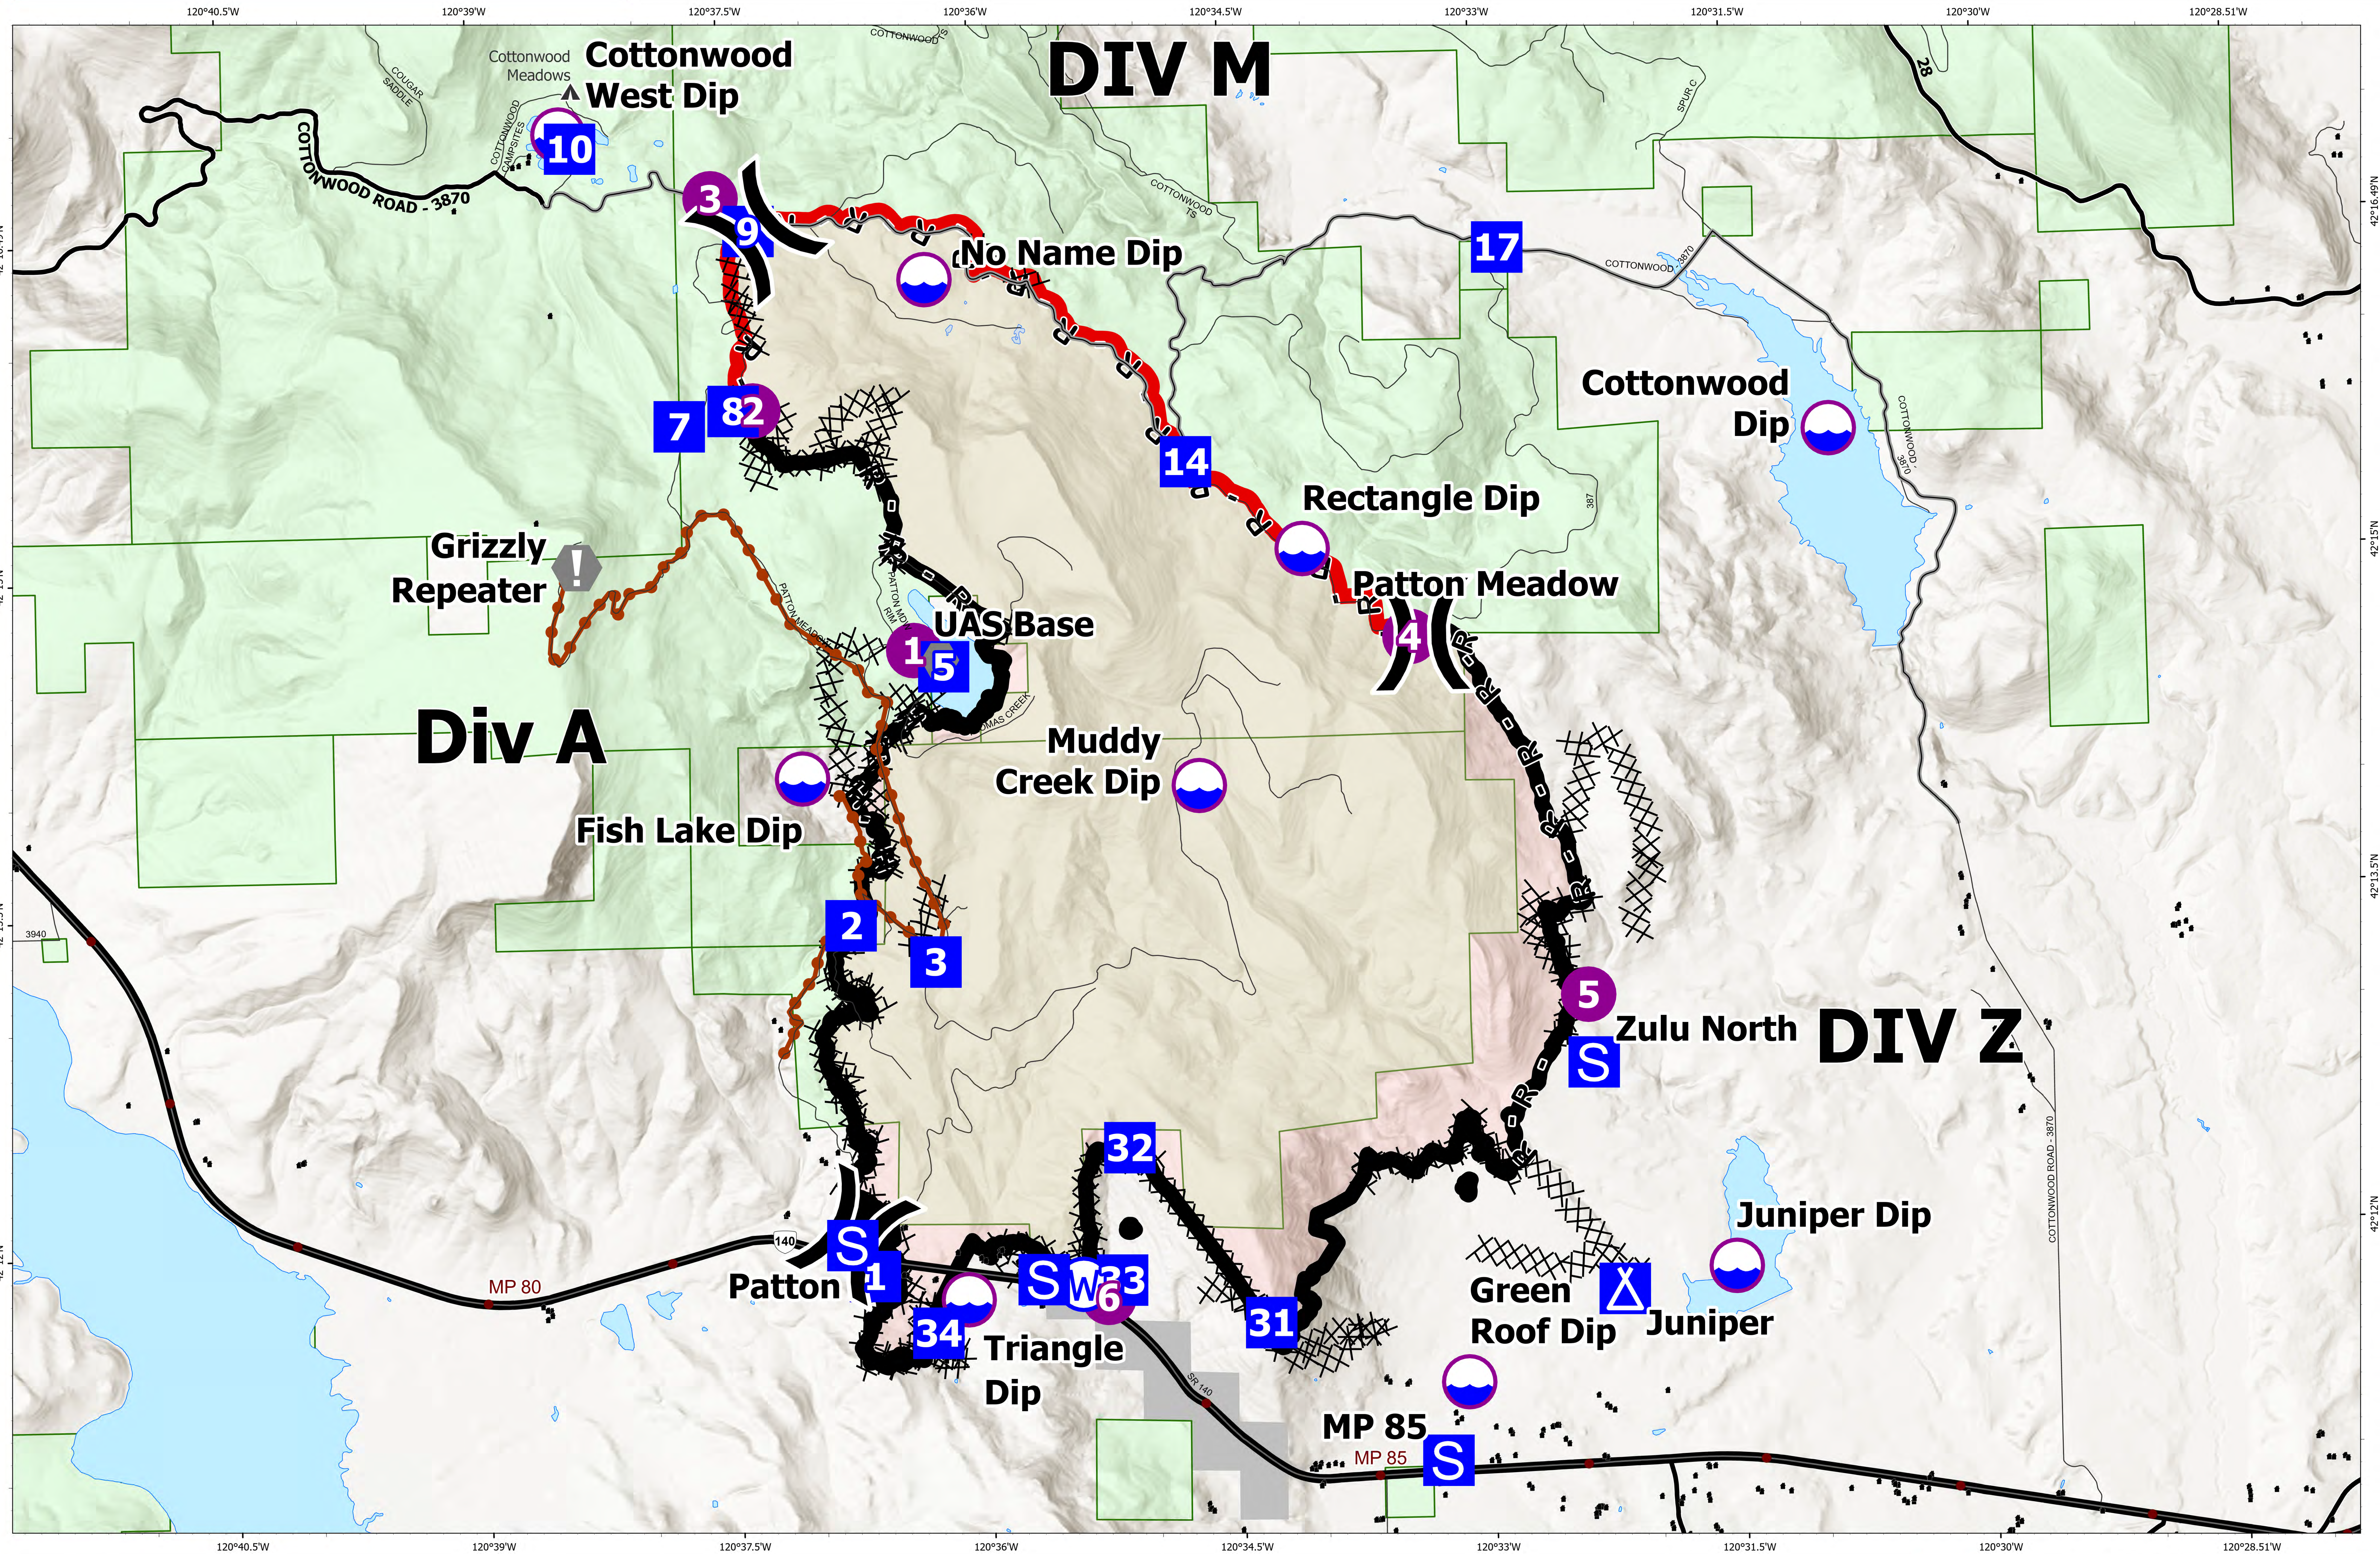

Briefing Map

Patton Meadow

ORFWF210419

August 26, 2021

August 26, 2021
ORFWF210419
Patton Meadow
Briefing Map

 0 0.5 1 2 Miles

ODF Team 3 GIS
08/25/2021 2246
Acres from IR
North American 1983 Datum, Lat/Long Grid

Fox Cpx: 9,754 acres at 08/23/21 @ 16:44 hrs
Patton Meadow: 8930 acres
Willow Valley: 824 acres

Fire Area	Contained Line	Staging Area	Structures	State Boundary
Completed Dozer Line	Dip Site	Water Source	Federal or State highway	Buried Transmission Line
Completed Hand Line	Helispot	Value at Risk	Paved	
Completed Road as Line	Drop Point	Other	Mainline Rd	
Fire Edge	Division Break	Water Source	All weather	

Scan to download maps

Use the camera on a mobile device