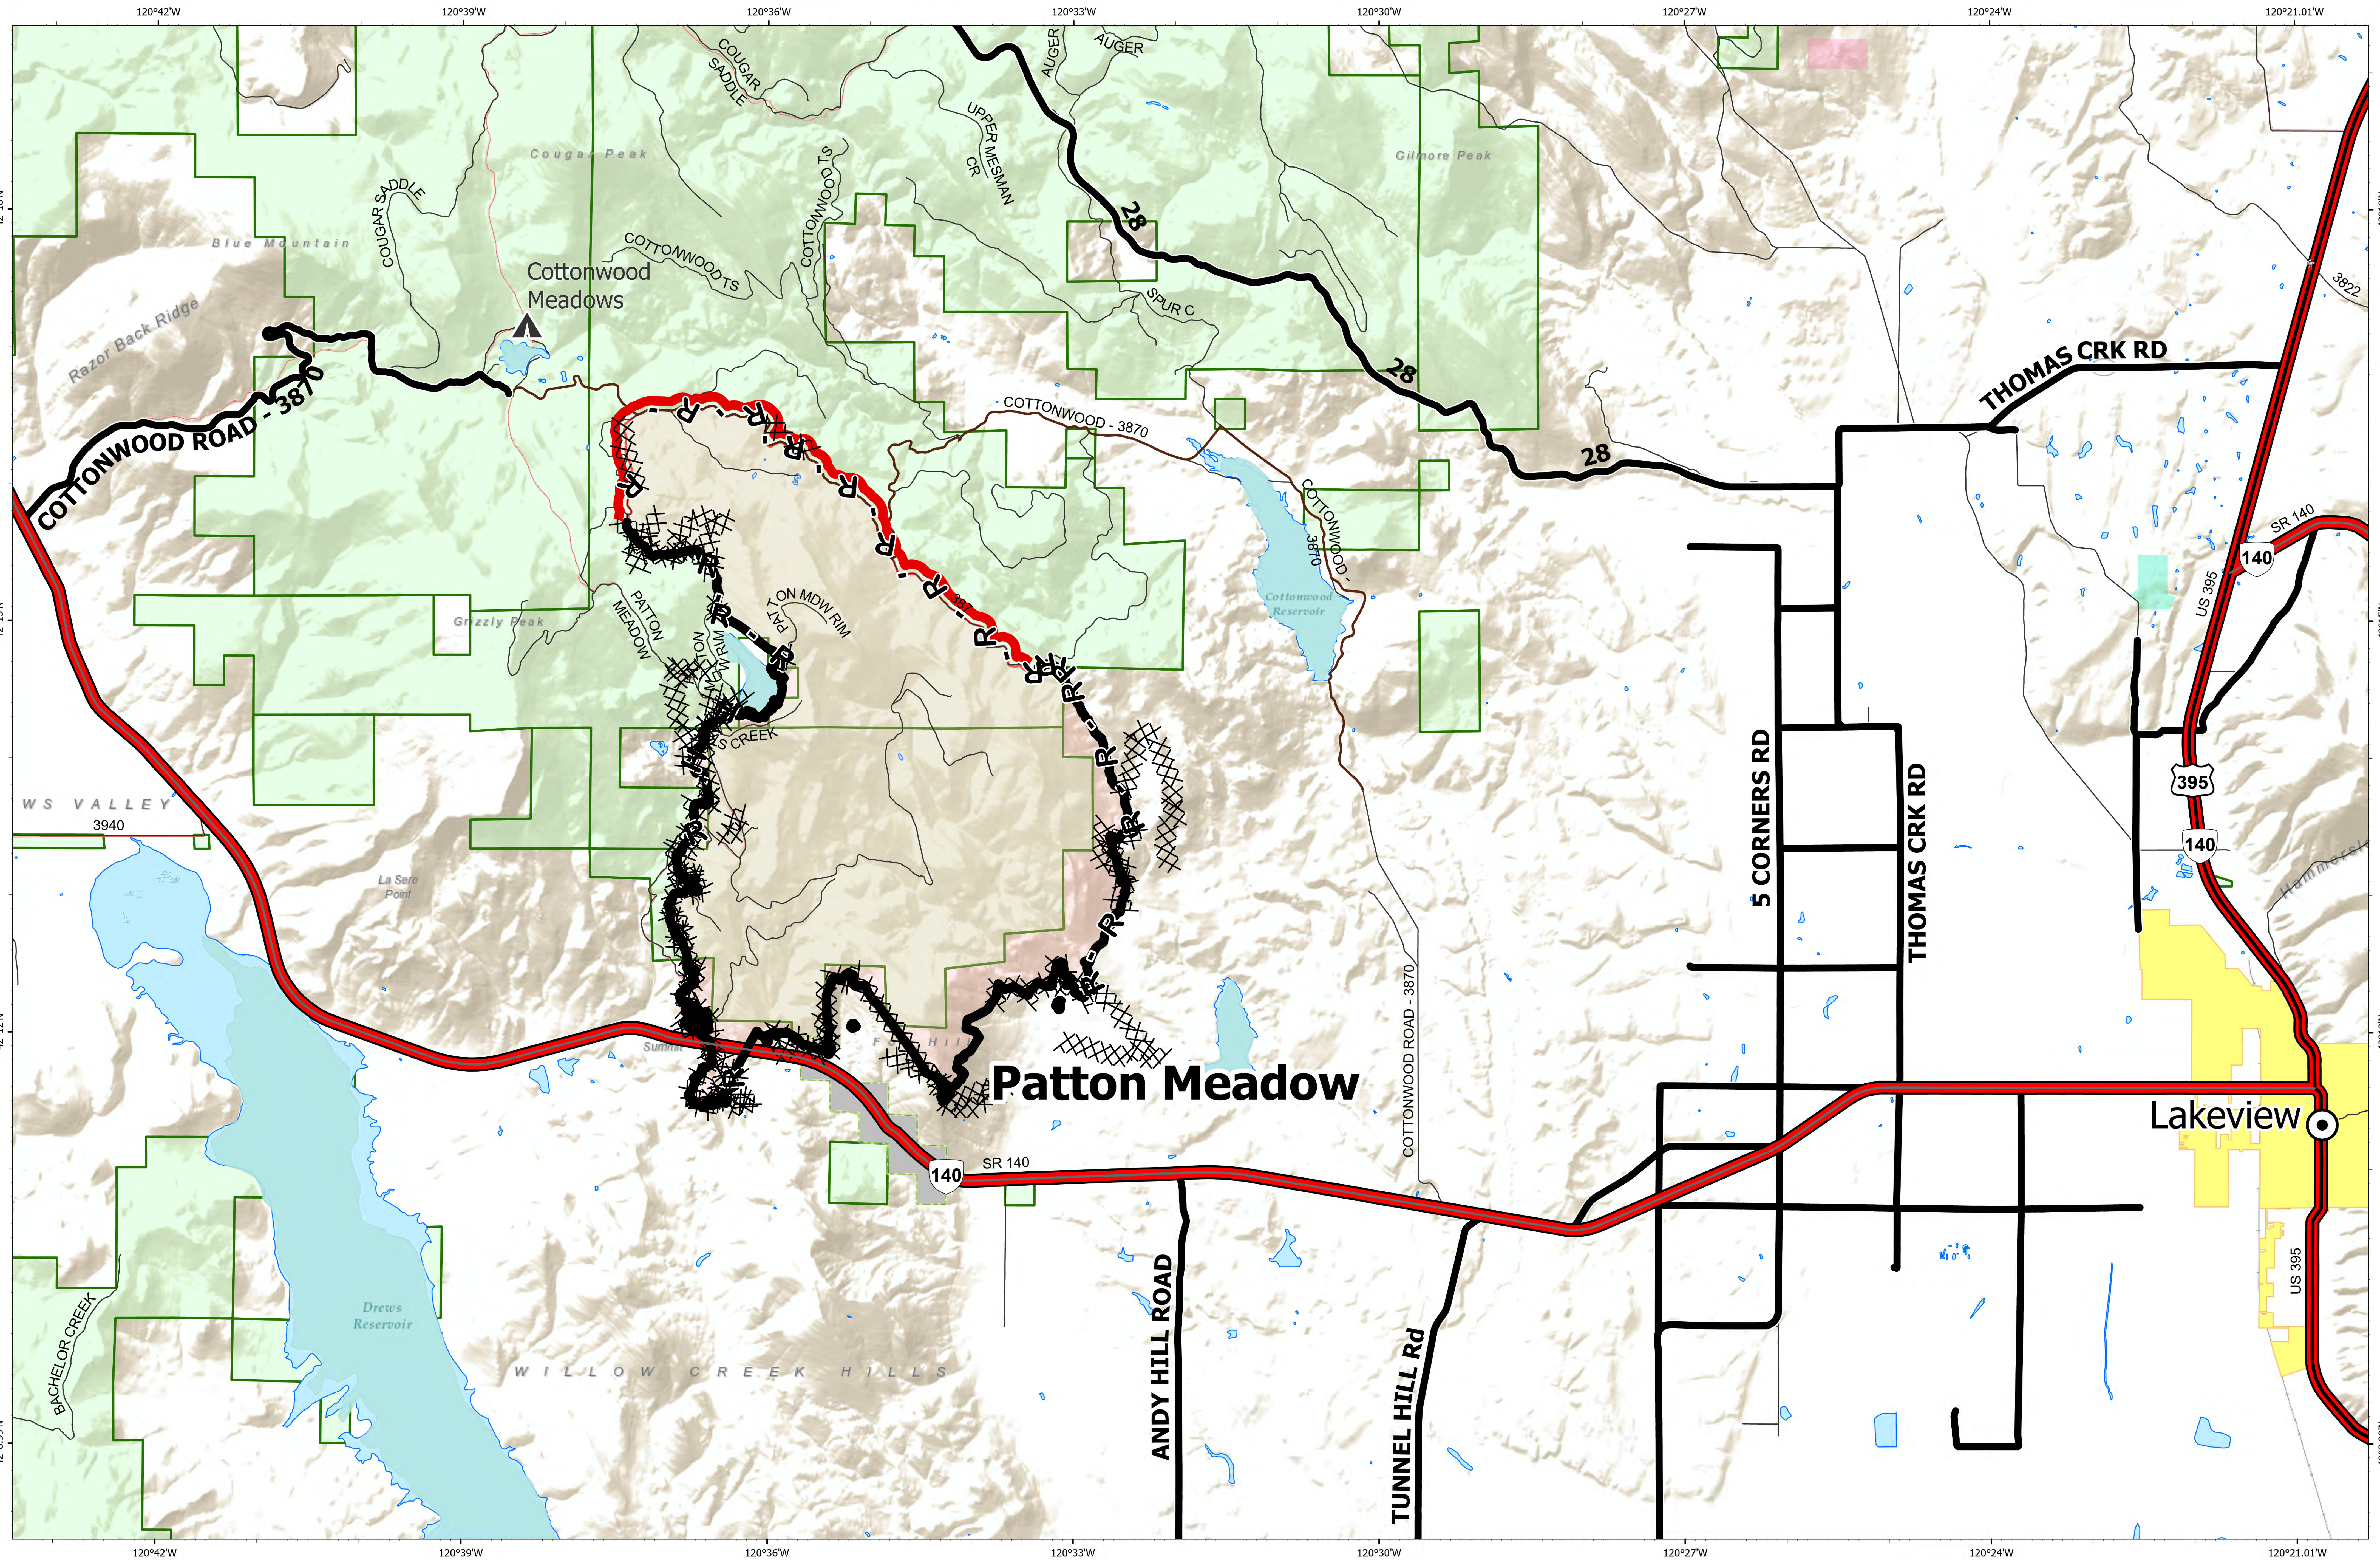

# Information Map

# Fox Complex

Patton Meadow Fire

August 26, 2021

August 26, 2021

Fox Complex

Information Map

0 1 2 4 Miles

08/25/2021 2254  
Acres from IR  
North American 1983 Datum, Lat/Long Grid

Fox Cpx: 9,754 acres at 08/23/21 @ 16:44 hrs  
Patton Meadow: 8,930 acres  
Willow Valley: 824 acres

- Fire Area
- Completed Dozer Line
- Completed Hand Line
- Completed Road as Line
- Fire Edge
- Contained Line
- Interstate; Highway
- Paved
- All weather
- Mainline Rd
- State Boundary
- Oregon Department of State Lands