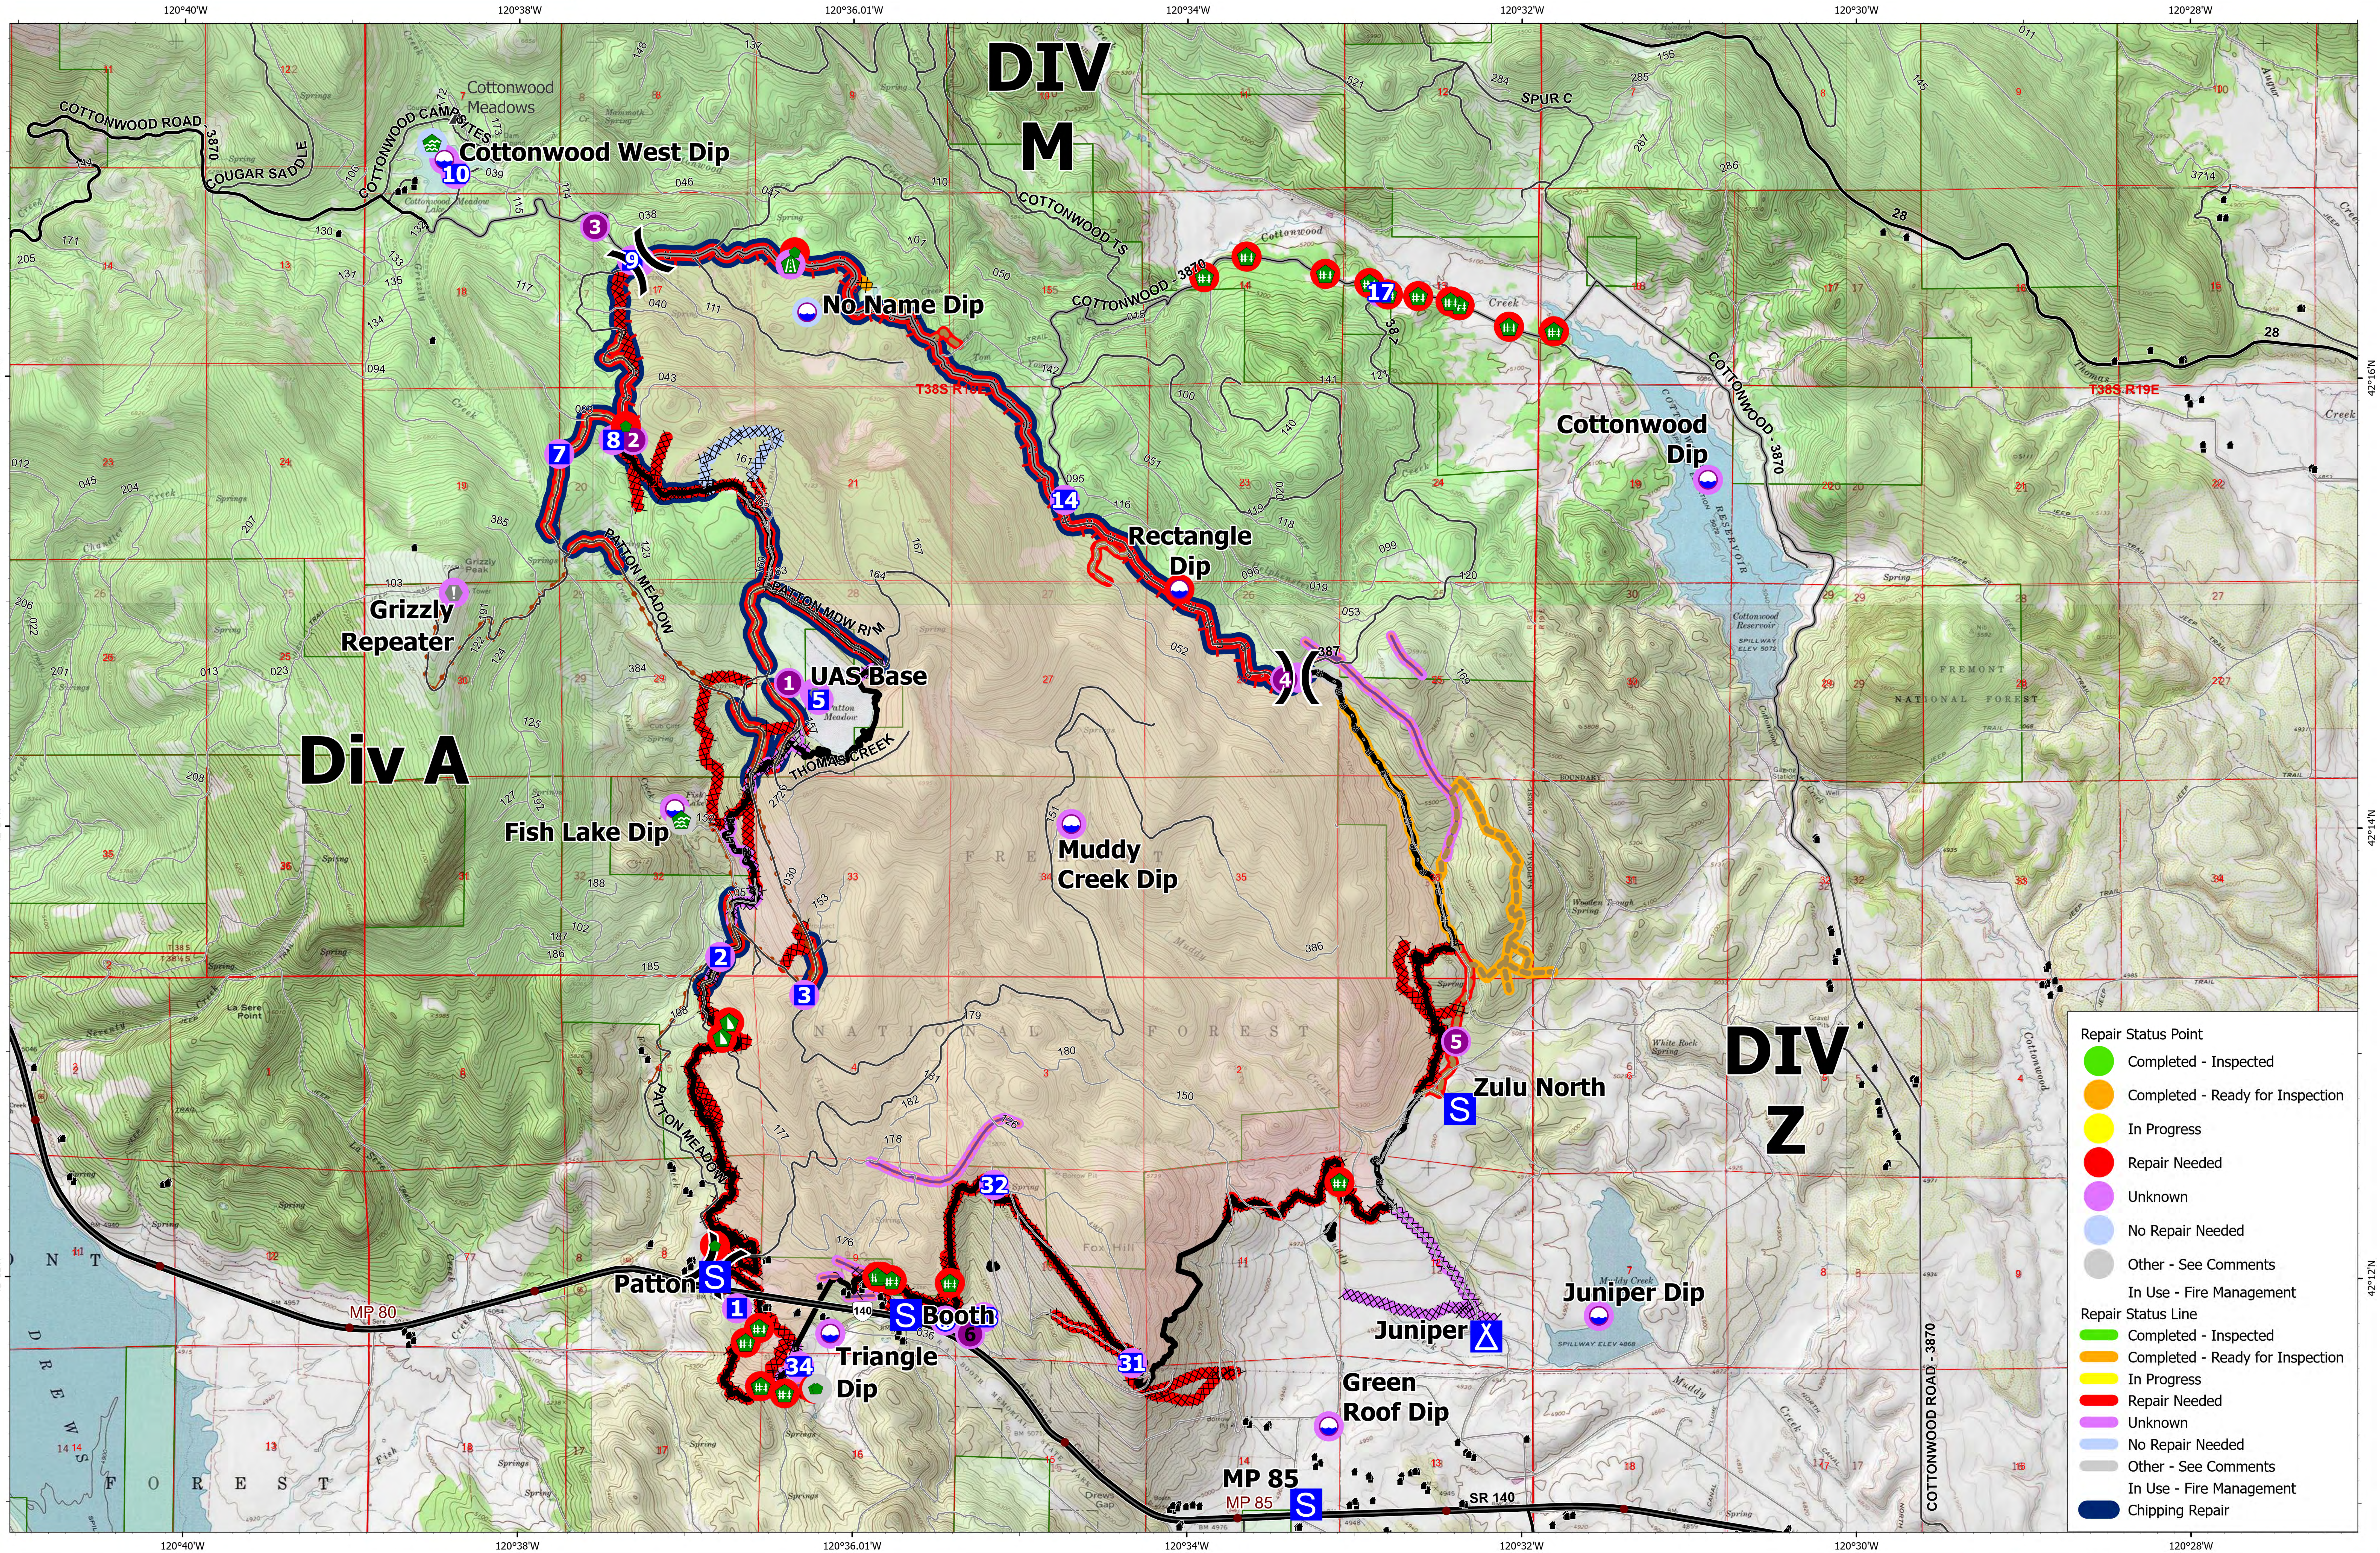

# Repair Map

# Patton Meadow ORFWF210419

August 26, 2021

**Repair Status Point**

- Completed - Inspected
- Completed - Ready for Inspection
- In Progress
- Repair Needed
- Unknown
- No Repair Needed
- Other - See Comments
- In Use - Fire Management

ODF Team 3 GIS  
08/26/2021 08:43  
Acres from IR

Fox Cpx: 9,754 acres at 08/23/21 @ 16:44 hrs  
Patton Meadow: 8,930 acres  
Willow Valley: 824 acres

Fire Area	Retardant Drop	Drop Point
Completed Dozer Line	Fire Edge	Camp
Completed Hand Line	Contained Line	Staging Area
Completed Road as Line	Dip Site	Value at Risk
Access or Improved Road	Helispot	Other
Road Repair	Division Break	Water Development or Draft Site

Road Repair	Repair Point	Fence - Cut/Damaged	Dozer Push	Water Source	Oregon Parks and Recreation Department
Repair Point	Fence - Cut/Damaged	Dozer Push	Water Source	US Forest Service	State Boundary
Water Source	US Forest Service	State Boundary	Buried Transmission Line	Oregon Parks and Recreation Department	State Boundary