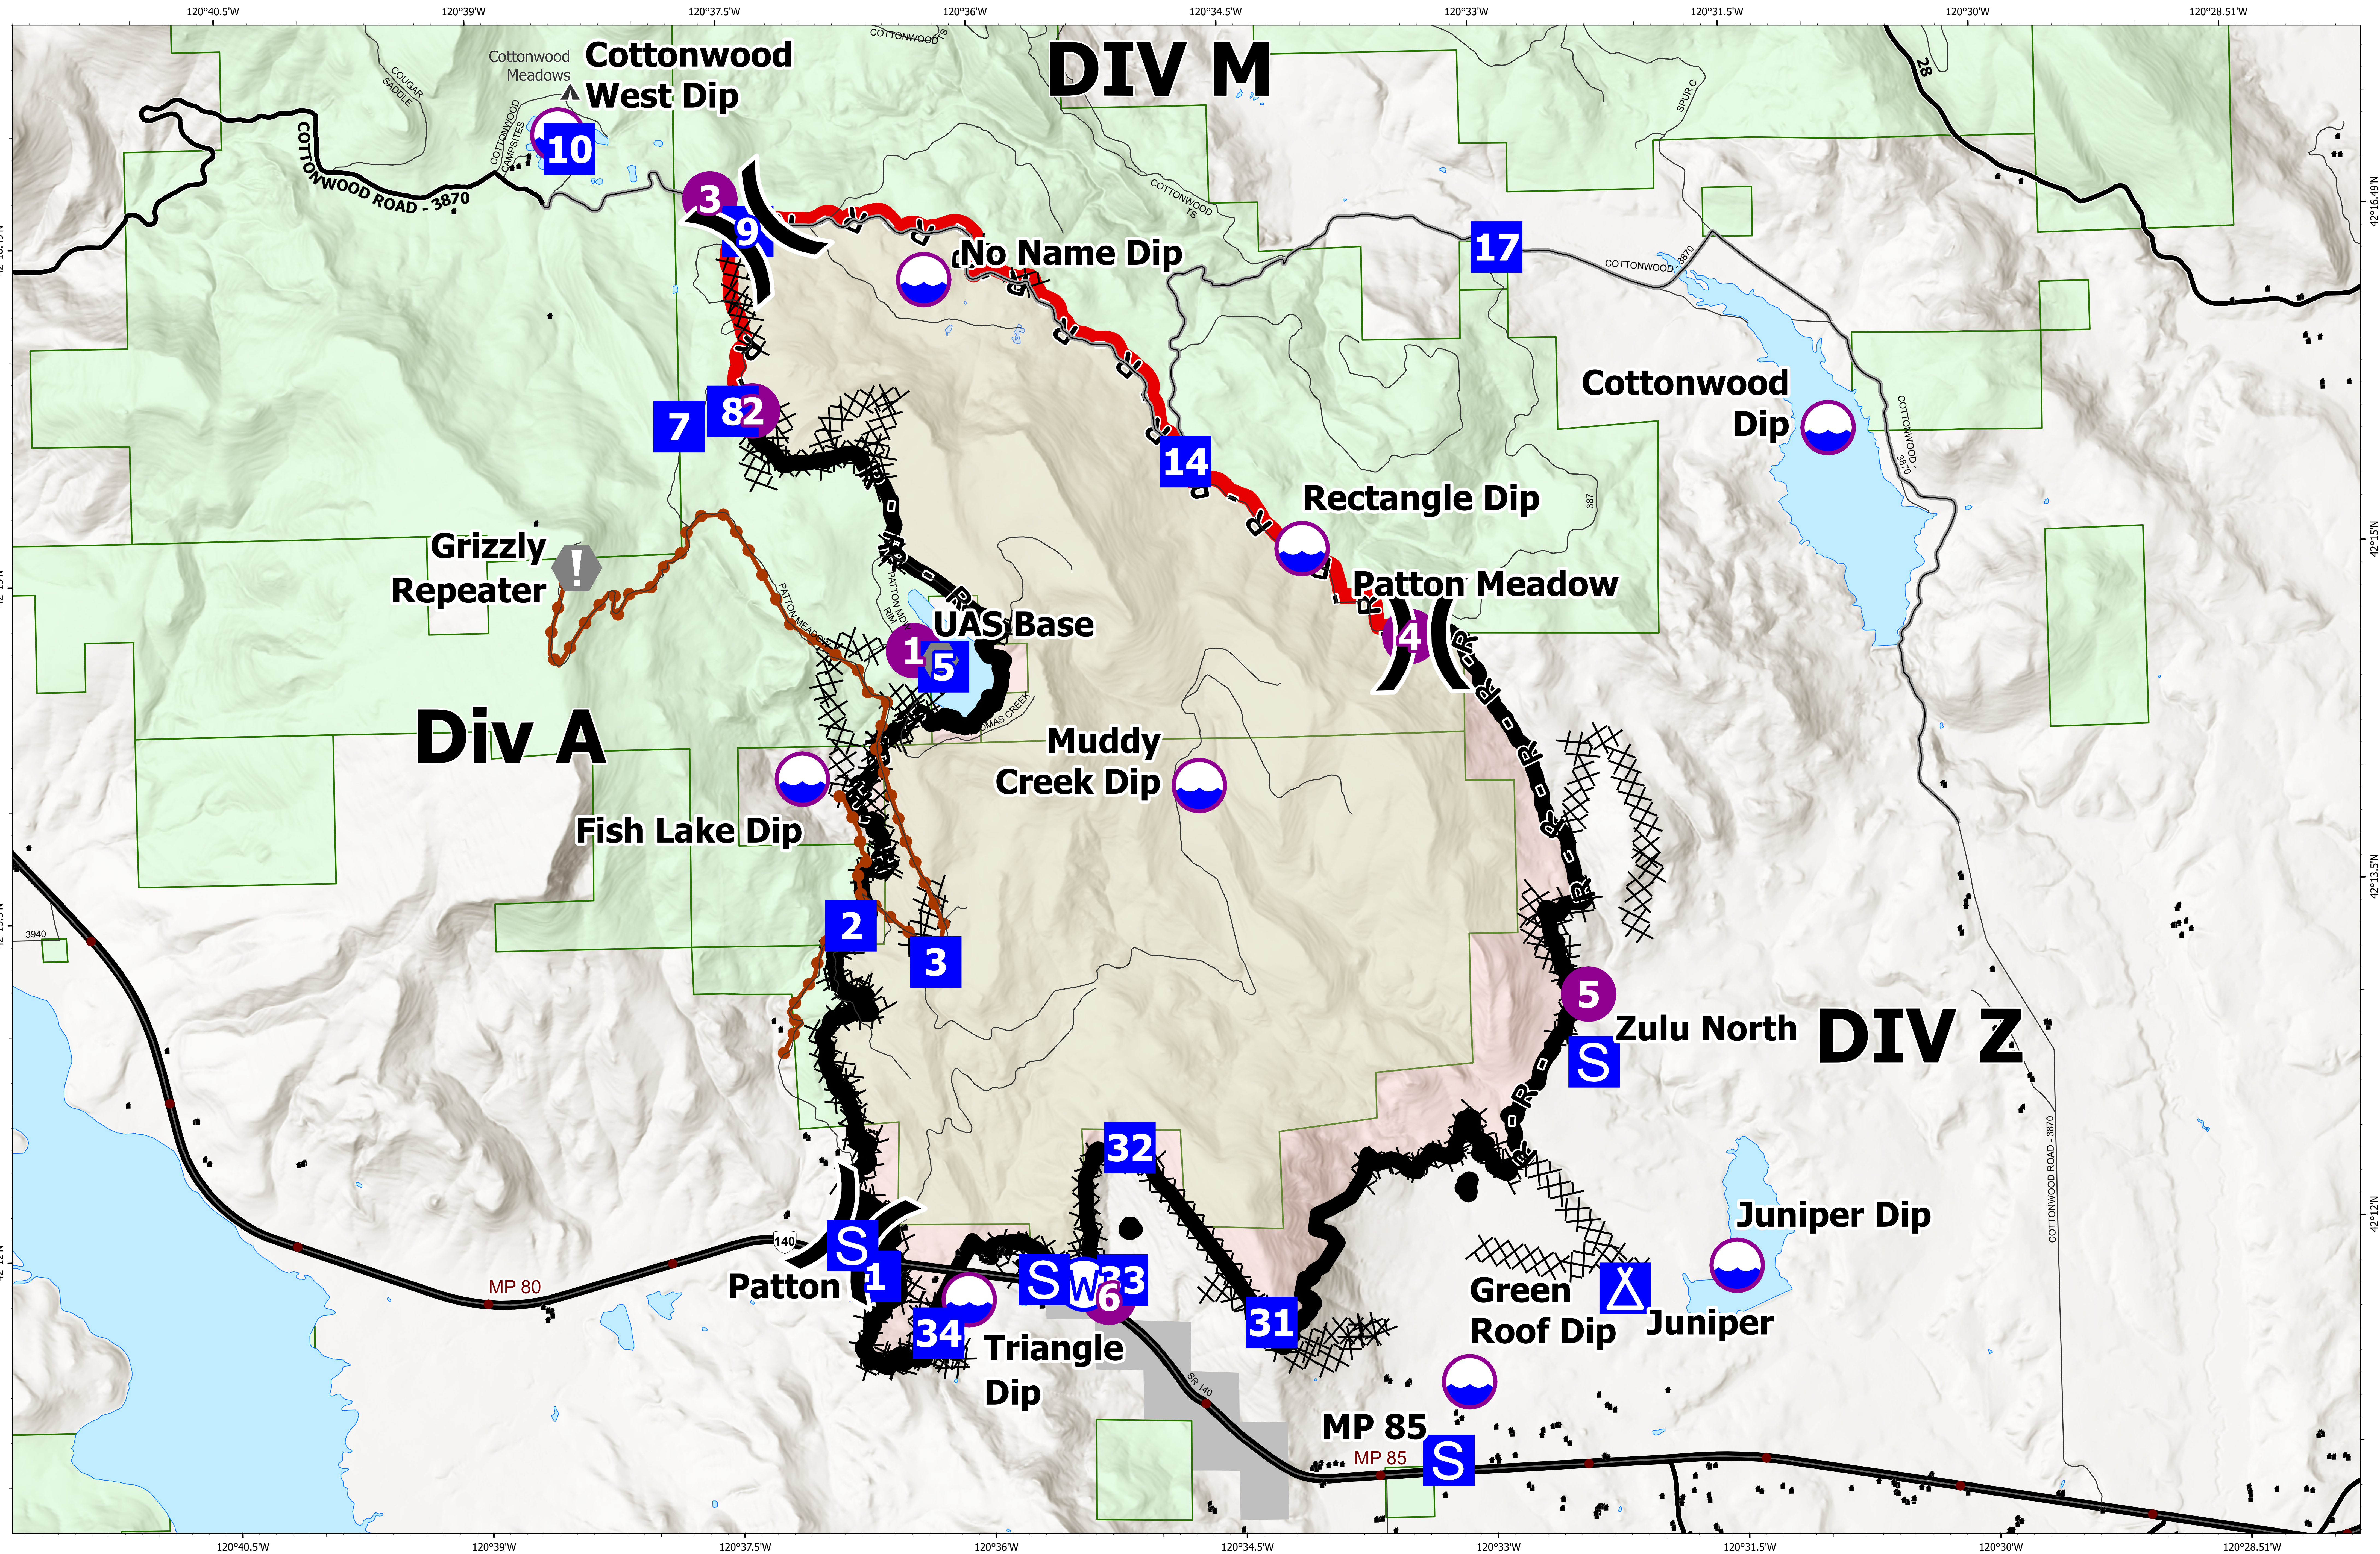

# Briefing Map

# Patton Meadow

## ORFWF210419

August 26, 2021

August 26, 2021  
ORFWF210419  
Patton Meadow  
Briefing Map

ODF Team 3 GIS  
08/25/2021 2247  
Acres from IR  
North American 1983 Datum, Lat/Long Grid

Fox Cpx: 9,754 acres at 08/23/21 @ 16:44 hrs  
Patton Meadow: 8,930 acres  
Willow Valley: 824 acres

- |                        |                |               |                          |                          |
|------------------------|----------------|---------------|--------------------------|--------------------------|
| Fire Area              | Contained Line | Camp          | Structures               | State Boundary           |
| Completed Dozer Line   | Dip Site       | Staging Area  | Federal or State highway | Buried Transmission Line |
| Completed Hand Line    | Helispot       | Value at Risk | Paved                    | Mainline Rd              |
| Completed Road as Line | Division Break | Other         | All weather              |                          |
| Fire Edge              | Drop Point     | Water Source  |                          |                          |