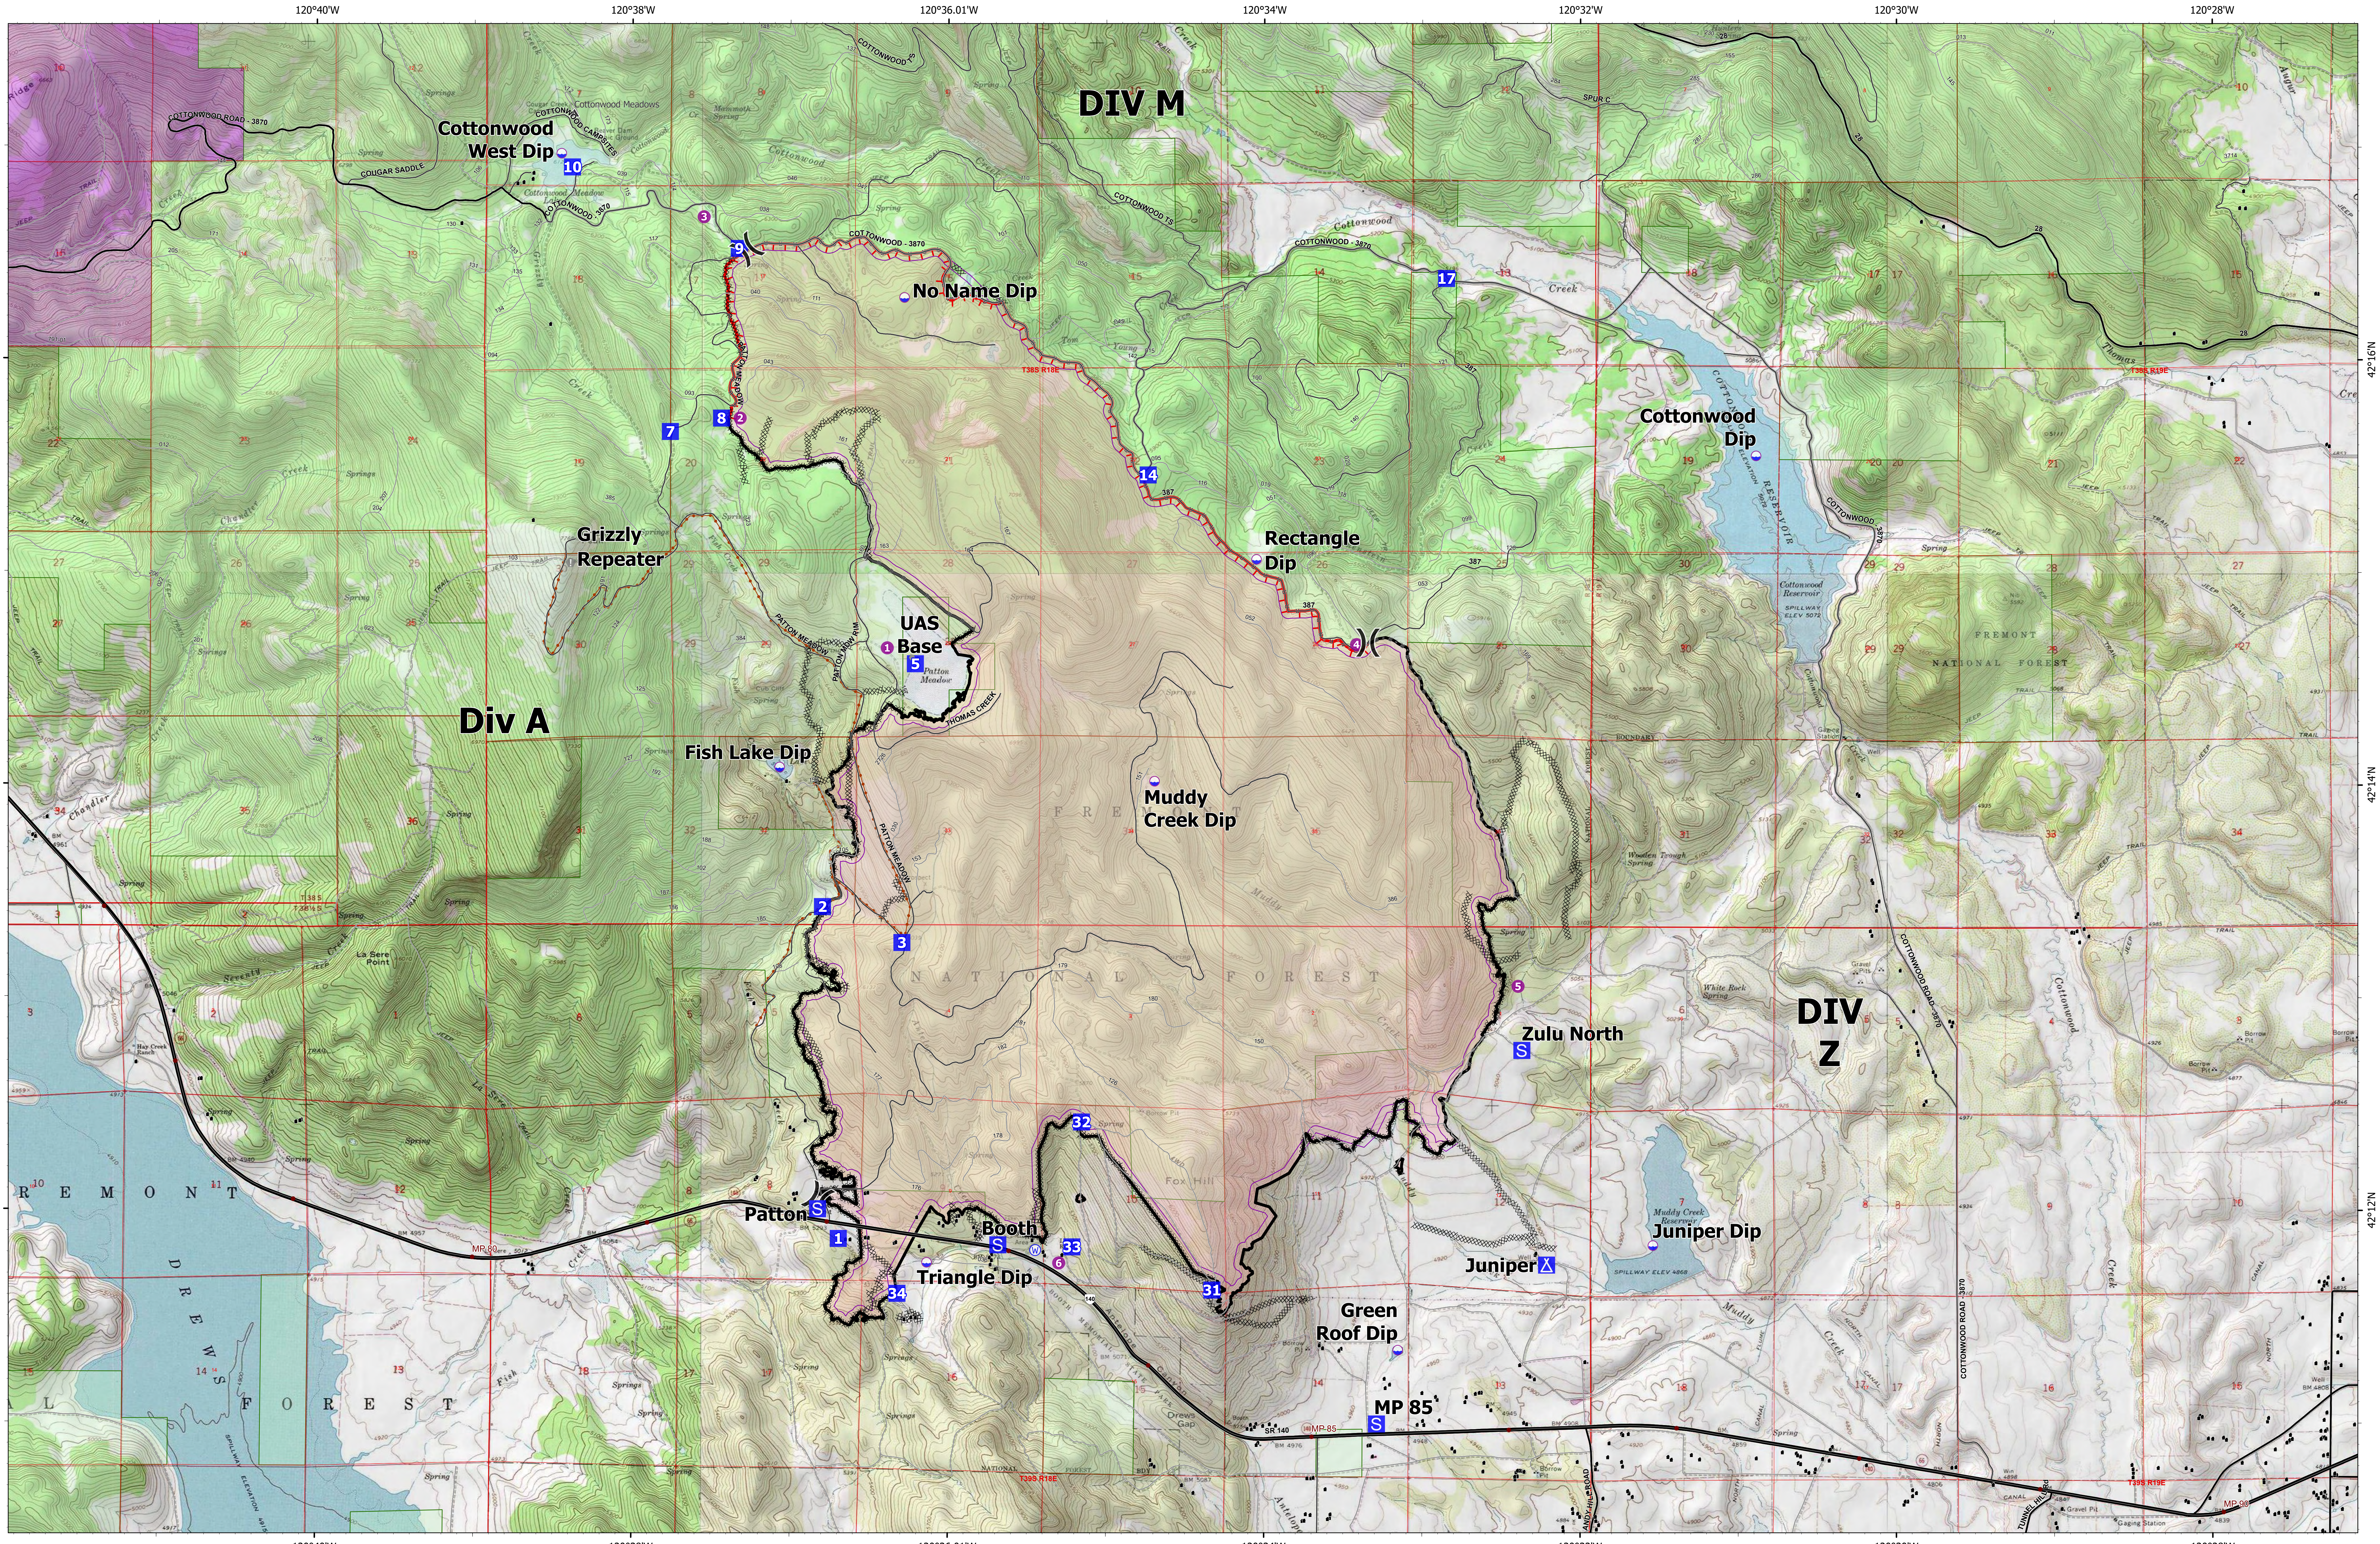

August 26, 2021

ORFWF210419

Patton Meadow

OPS Map

ODF Team 3 GIS
08/25/2021 2:25:1
Acres from IR

Fox Cpx: 9,754 acres at 08/23/21 @ 16:44 hrs
Patton Meadow: 8,930 acres
Willow Valley: 824 acres

- Fire Area
- Completed Dozer Line
- Completed Hand Line
- Completed Road as Line
- Fire Edge
- Contained Line
- Helispot
- Division Break
- Drop Point
- Camp
- Staging Area
- Value at Risk
- Other
- Water Source
- Structures
- Oregon Parks and Recreation Department
- US Forest Service
- State Boundary
- Buried Transmission Line
- Green Diamond
- 200ft Map Up Area