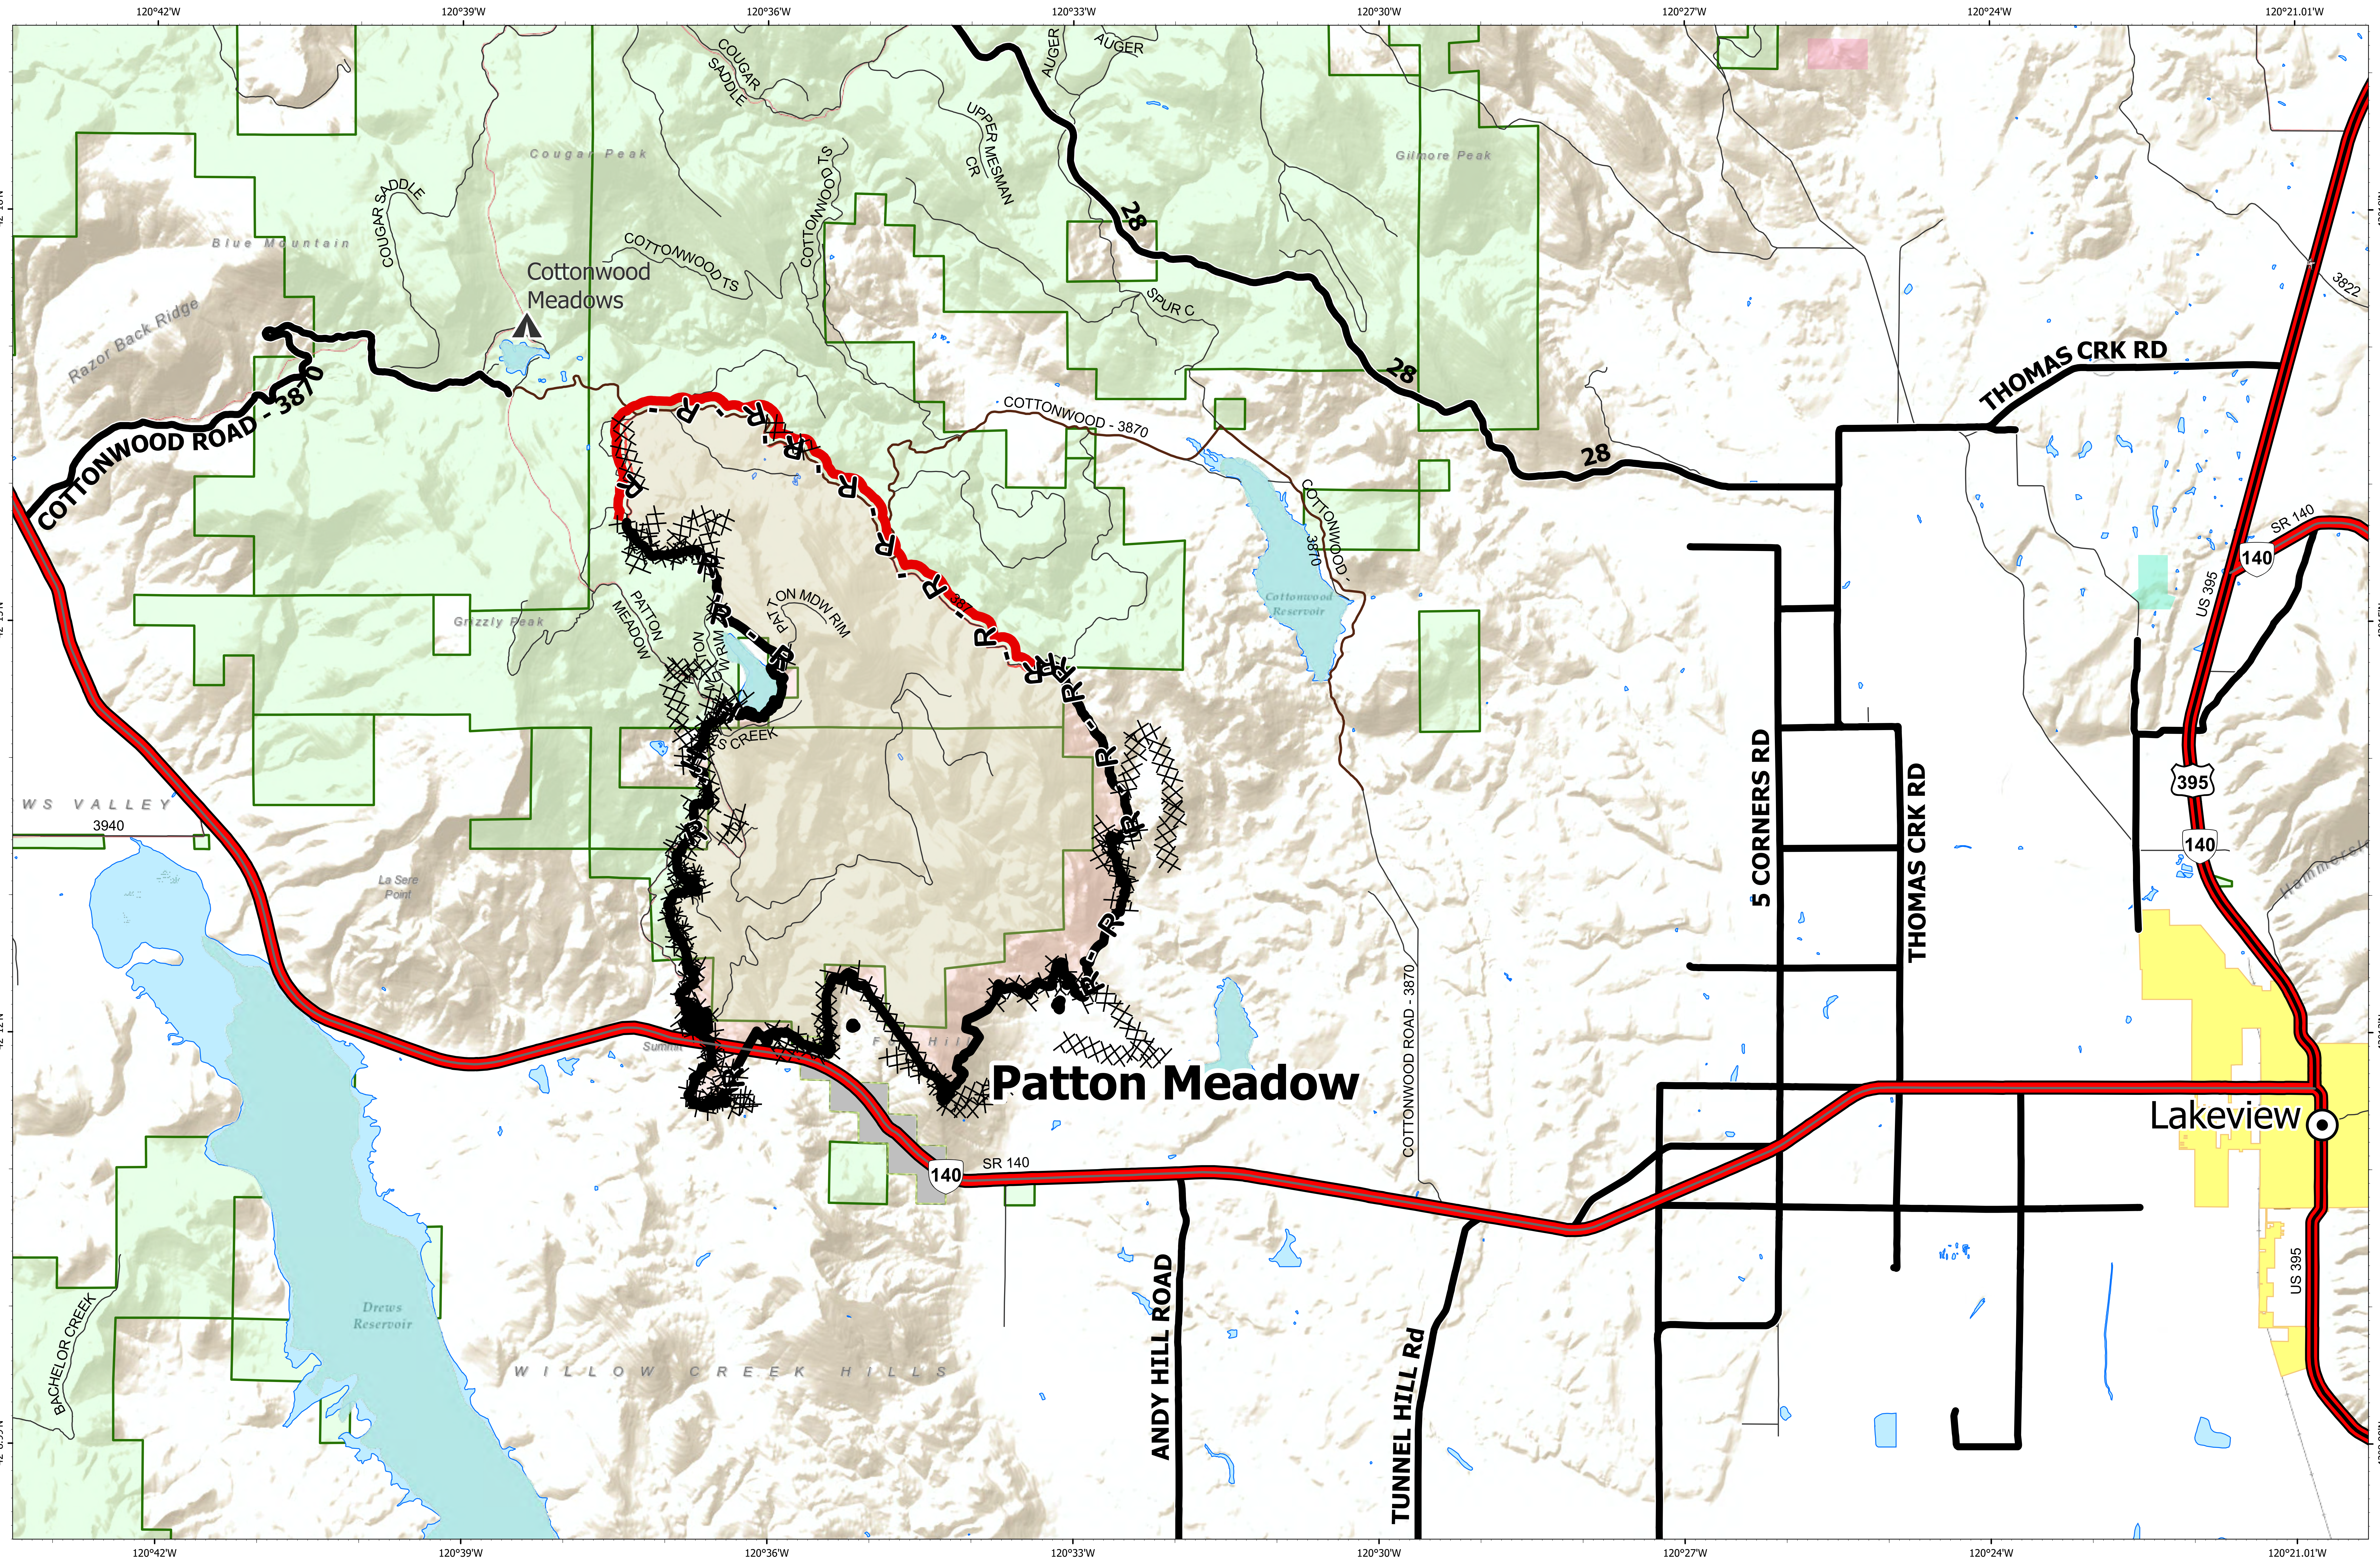

# Information Map

# Fox Complex

Patton Meadow Fire

August 26, 2021

August 26, 2021

Fox Complex

Information Map

08/25/2021 2255  
 Acres from IR  
 North American 1983 Datum, Lat/Long Grid

Fox Cpx: 9,754 acres at 08/23/21 @ 16:44 hrs  
 Patton Meadow: 8,930 acres  
 Willow Valley: 824 acres

- Fire Area
- Completed Dozer Line
- Completed Hand Line
- Completed Road as Line
- Fire Edge
- Contained Line
- Interstate; Highway
- Paved
- All weather
- Mainline Rd
- State Boundary
- Oregon Department of State Lands
- Oregon Parks and Recreation Department
- US Bureau of Land Management
- US Forest Service
- Other Federal Lands