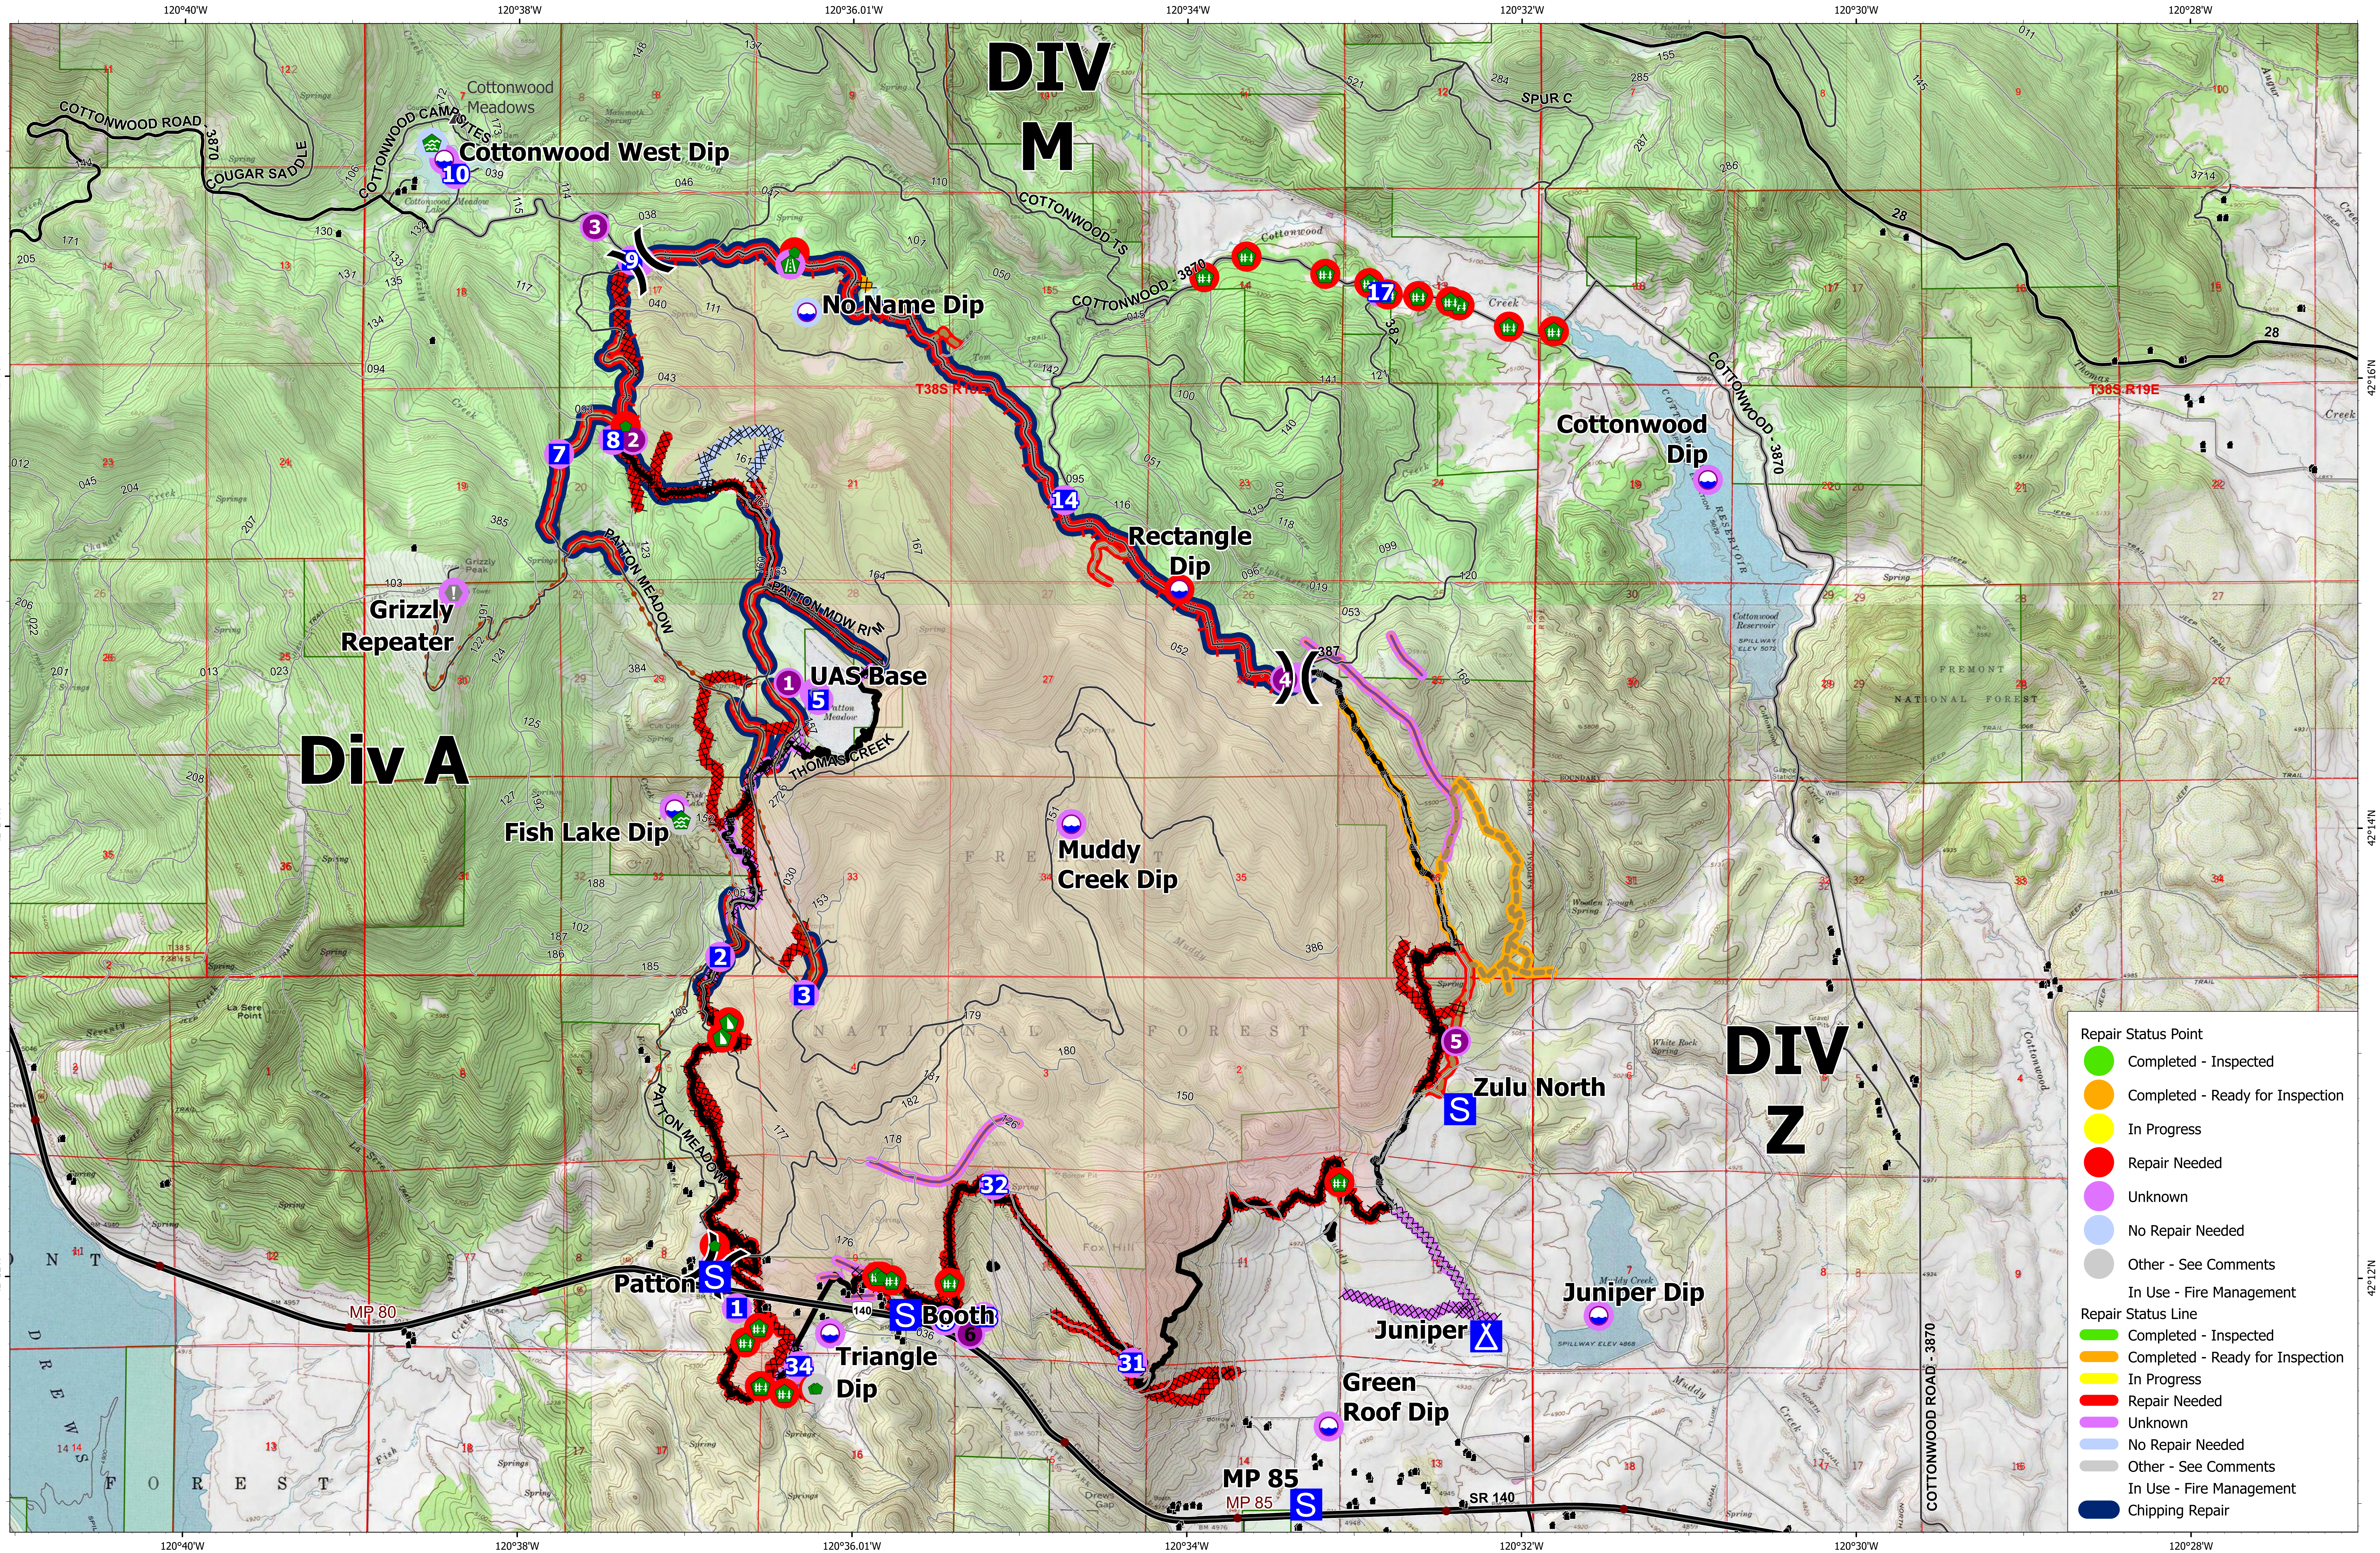

# Repair Map

# Patton Meadow ORFWF210419

August 26, 2021

August 26, 2021

ORFWF210419

Patton Meadow

Repair Map

**Repair Status Point**

- Completed - Inspected
- Completed - Ready for Inspection
- In Progress
- Repair Needed
- Unknown
- No Repair Needed
- Other - See Comments
- In Use - Fire Management

**Repair Status Line**

- Completed - Inspected
- Completed - Ready for Inspection
- In Progress
- Repair Needed
- Unknown
- No Repair Needed
- Other - See Comments
- In Use - Fire Management
- Chipping Repair

ODF Team 3 GIS  
08/26/2021 08:44  
Acres from IR

Fox Cpx: 9,754 acres at 08/23/21 @ 16:44 hrs  
Patton Meadow: 8,930 acres  
Willow Valley: 824 acres

Fire Area	Retardant Drop	Drop Point	Road Repair	Oregon Parks and Recreation Department
Completed Dozer Line	Fire Edge	Camp	Repair Point	US Forest Service
Completed Hand Line	Contained Line	Staging Area	Fence - Cut/Damaged	State Boundary
Completed Road as Line	Dip Site	Value at Risk	Dozer Push	Buried Transmission Line
Access or Improved Road	Helispot	Other	Water Source	
Road Repair	Division Break	Water Development or Draft Site	Structures	