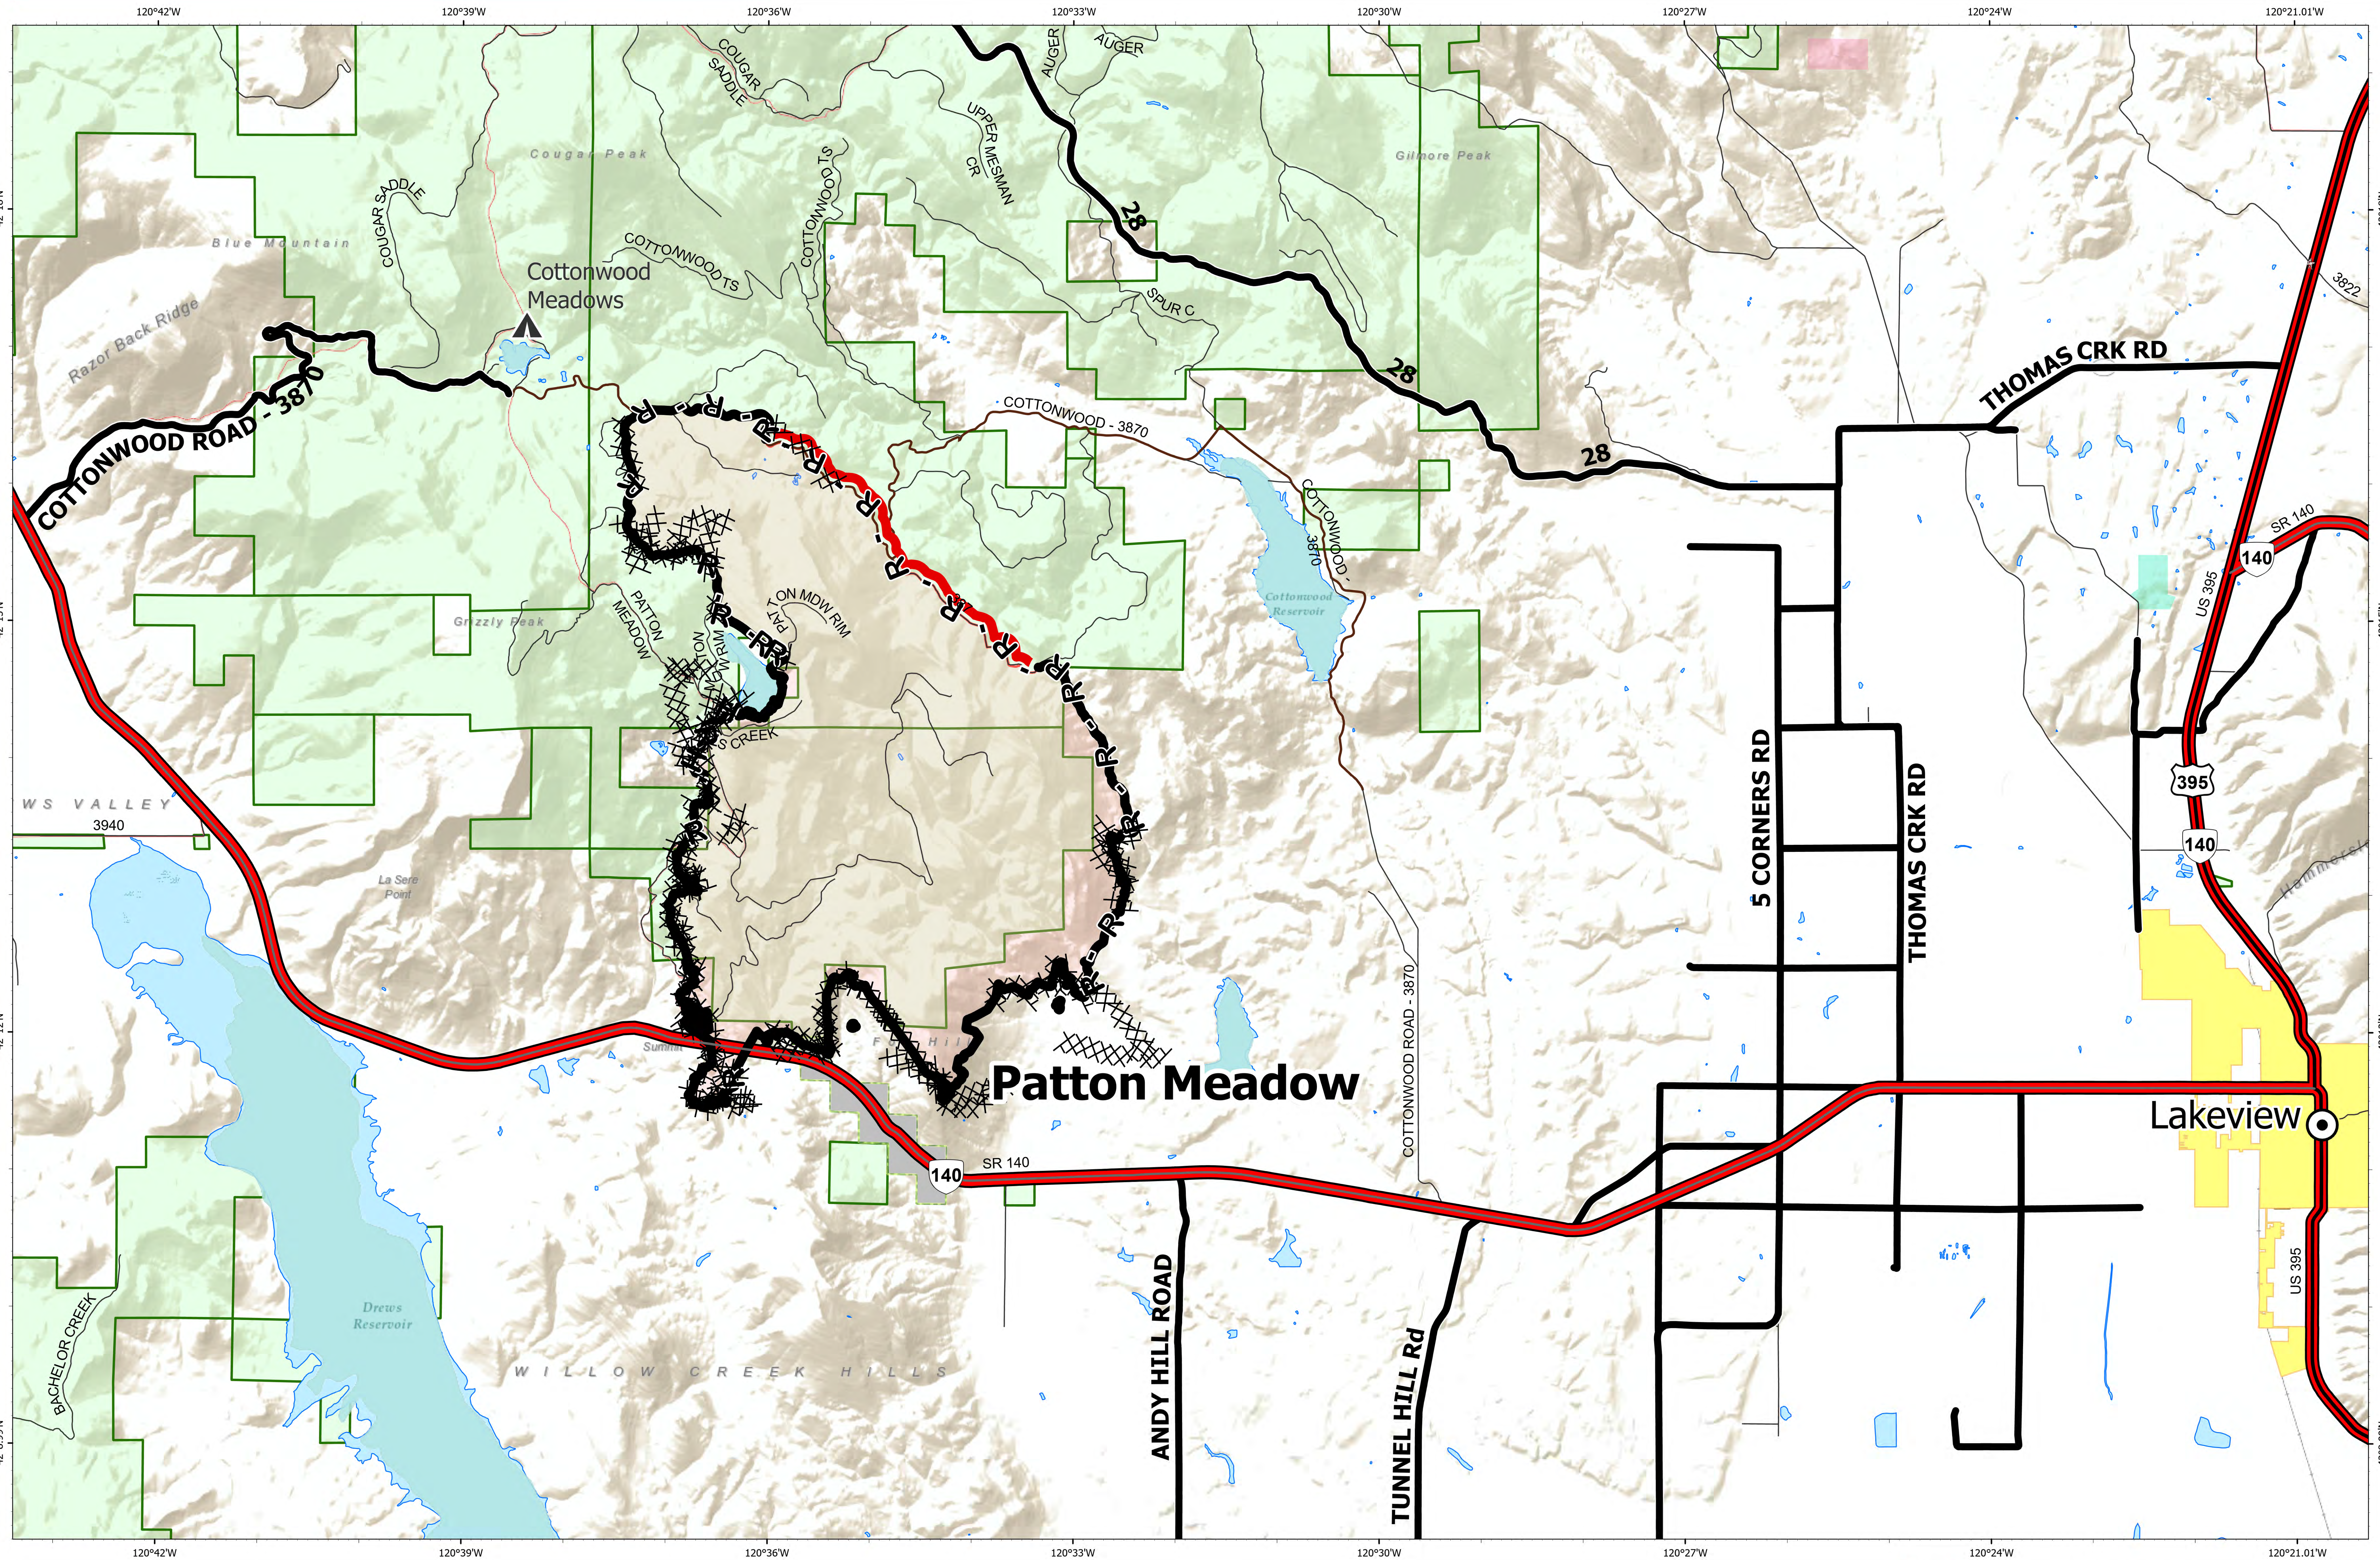

Information Map

Fox Complex

Patton Meadow Fire

August 27, 2021

August 27, 2021

Fox Complex

Information Map

08/26/2021 2106
Acres from IR
North American 1983 Datum, Lat/Long Grid

Fox Cpx: 9,754 acres at 08/23/21 @ 16:44 hrs
Patton Meadow: 8,930 acres
Willow Valley: 824 acres

- Fire Area
- Completed Dozer Line
- Completed Hand Line
- Completed Road as Line
- Fire Edge
- Contained Line
- Interstate; Highway
- Paved
- All weather
- Mainline Rd
- State Boundary
- Oregon Department of State Lands