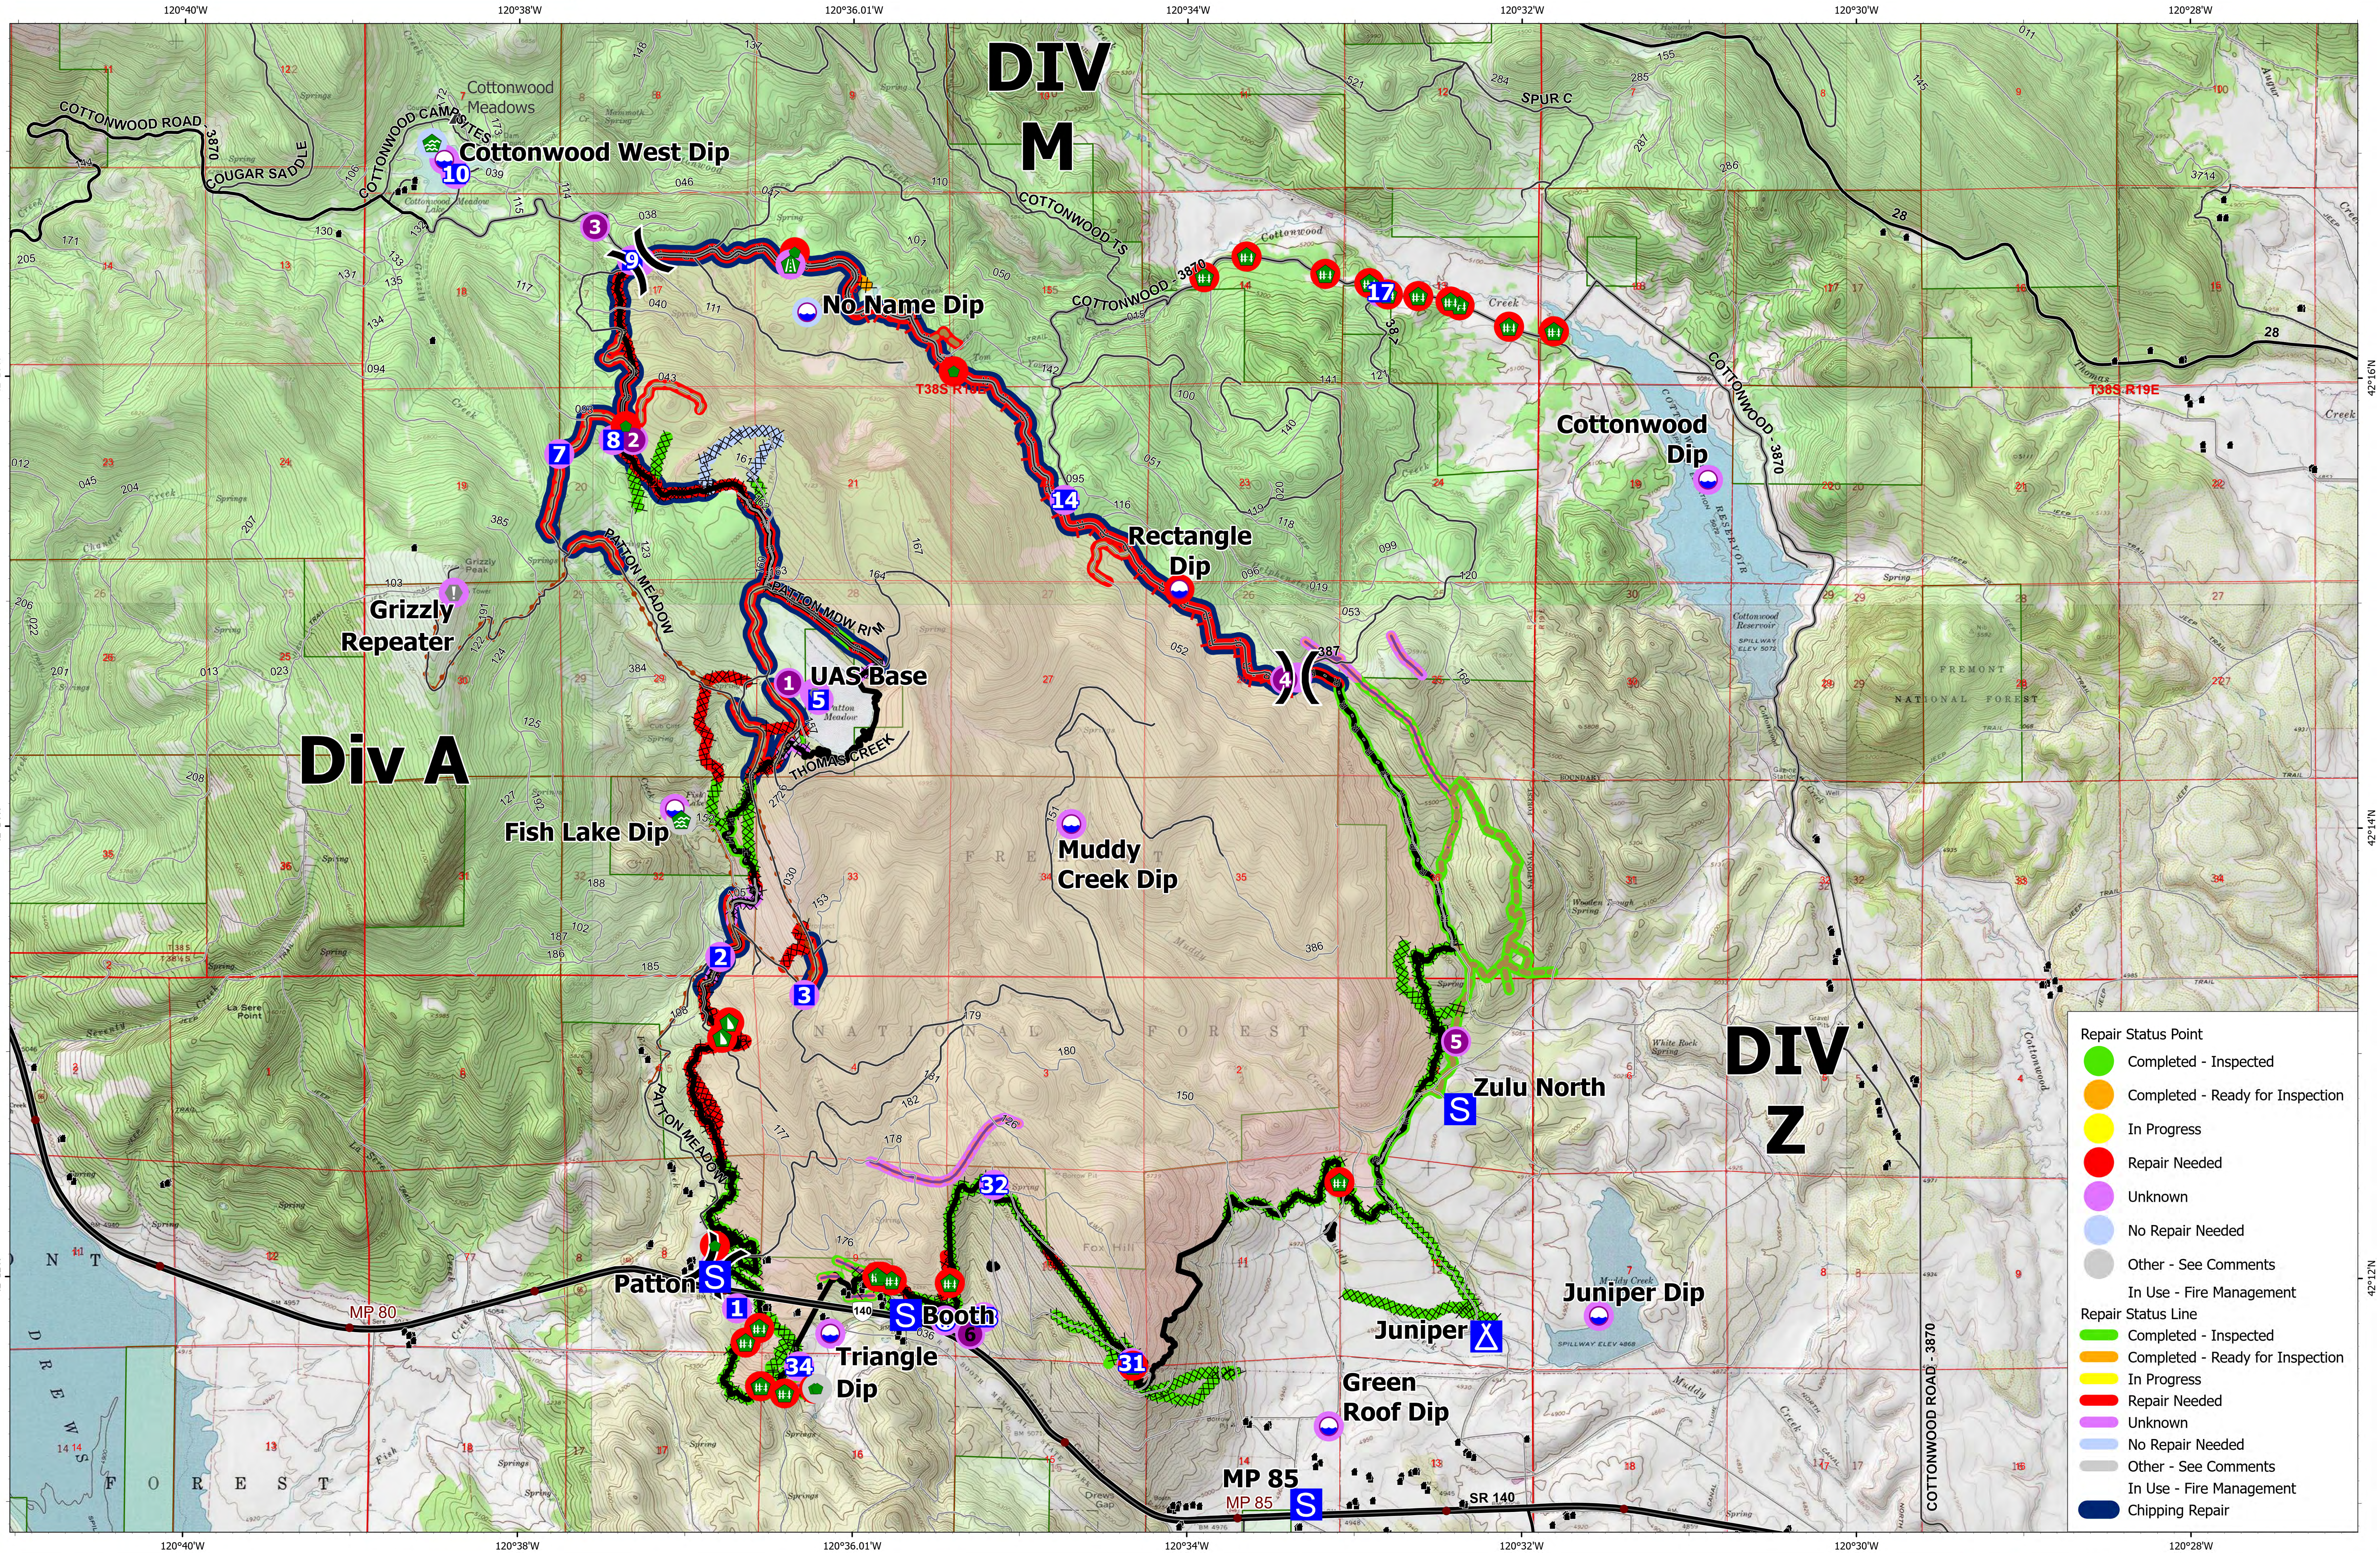

Repair Map

Patton Meadow ORFWF210419

August 27, 2021

Repair Status Point

- Completed - Inspected
- Completed - Ready for Inspection
- In Progress
- Repair Needed
- Unknown
- No Repair Needed
- Other - See Comments
- In Use - Fire Management

Repair Status Line

- Completed - Inspected
- Completed - Ready for Inspection
- In Progress
- Repair Needed
- Unknown
- No Repair Needed
- Other - See Comments
- In Use - Fire Management
- Chipping Repair

ODF Team 3 GIS
08/26/2021 2059
Acres from IR

Fox Cpx: 9,754 acres at 08/23/21 @ 16:44 hrs
Patton Meadow: 8,930 acres
Willow Valley: 824 acres

Fire Area	Retardant Drop	Drop Point	Road Repair	Oregon Parks and Recreation Department
Completed Dozer Line	Fire Edge	Camp	Repair Point	US Forest Service
Completed Hand Line	Contained Line	Staging Area	Fence - Cut/Damaged	State Boundary
Completed Road as Line	Dip Site	Value at Risk	Dozer Push	Buried Transmission Line
Access or Improved Road	Helispot	Other	Water Source	
Road Repair	Division Break	Water Development or Draft Site	Structures	