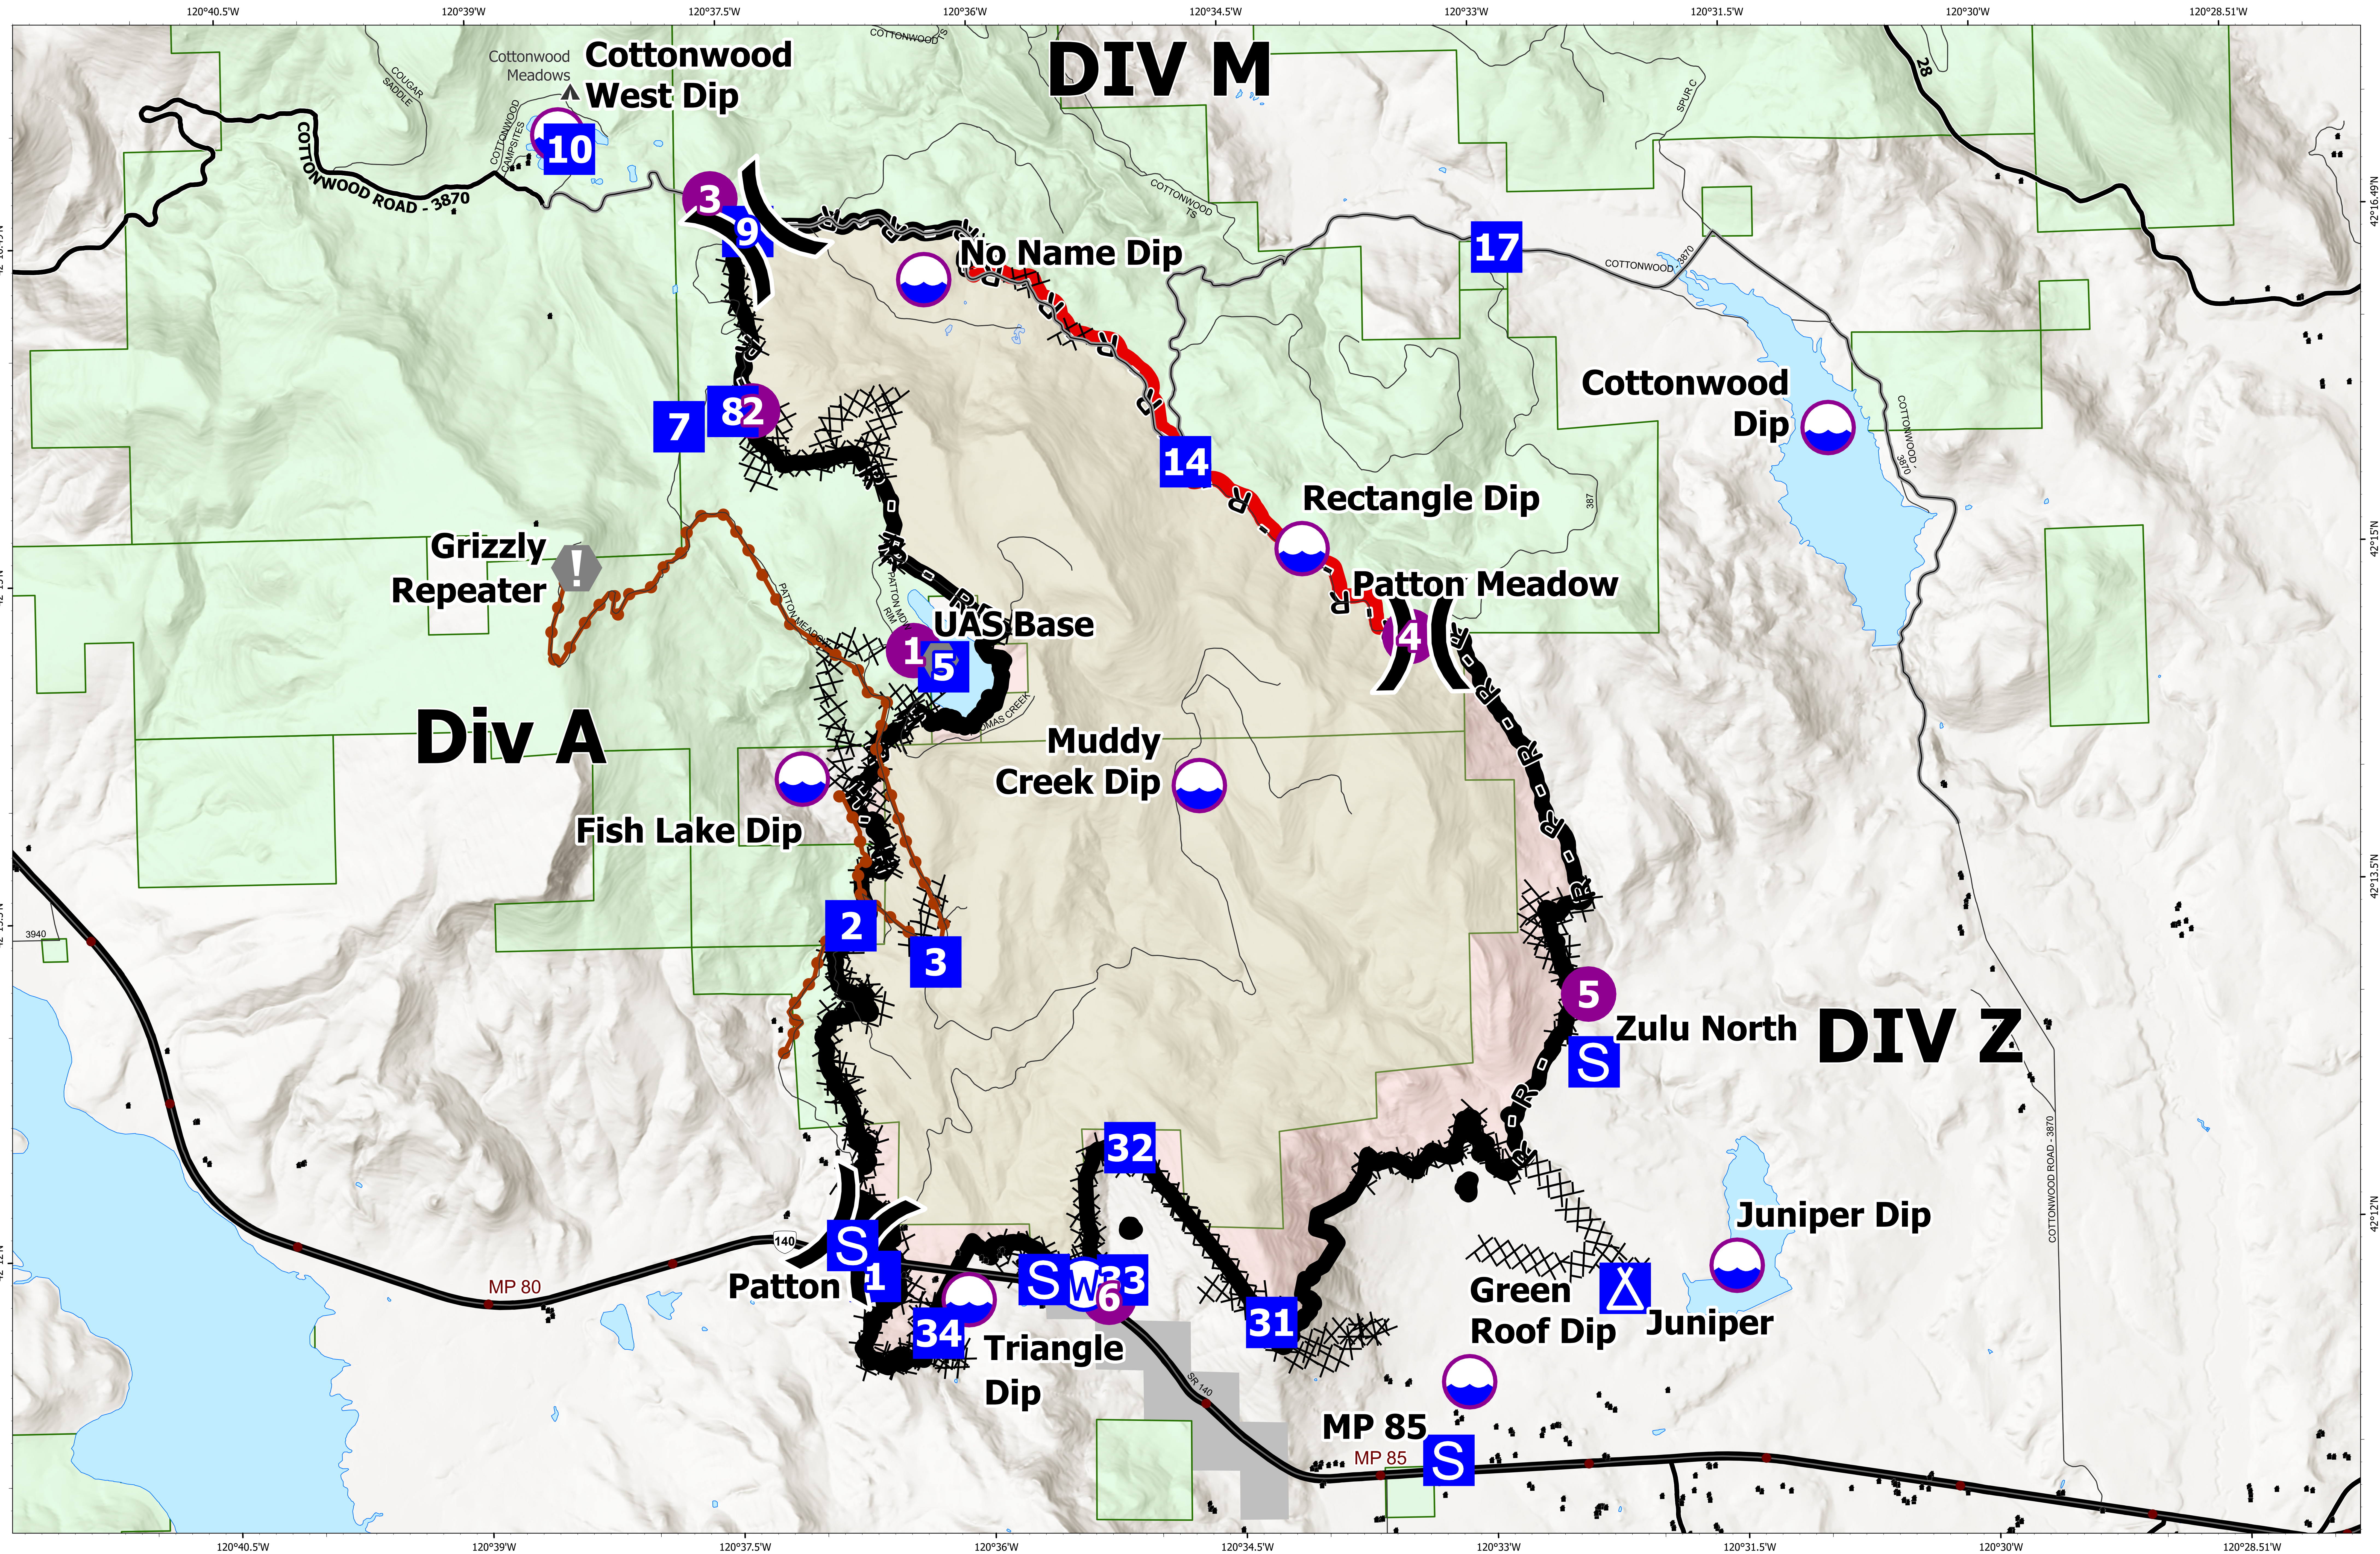

Briefing Map

Patton Meadow

ORFWF210419

August 27, 2021

August 27, 2021

ORFWF210419

Patton Meadow

Briefing Map

ODF Team 3 GIS
08/26/2021 2055
Acres from IR
North American 1983 Datum, Lat/Long Grid

Fox Cpx: 9,754 acres at 08/23/21 @ 16:44 hrs
Patton Meadow: 8,930 acres
Willow Valley: 824 acres

- Fire Area
- Completed Dozer Line
- Completed Hand Line
- Completed Road as Line
- Fire Edge
- Contained Line
- Dip Site
- Helispot
- Division Break
- Drop Point
- Camp
- Staging Area
- Value at Risk
- Other
- Water Source
- Structures
- Federal or State highway
- Paved
- Mainline Rd
- All weather
- State Boundary
- Buried Transmission Line