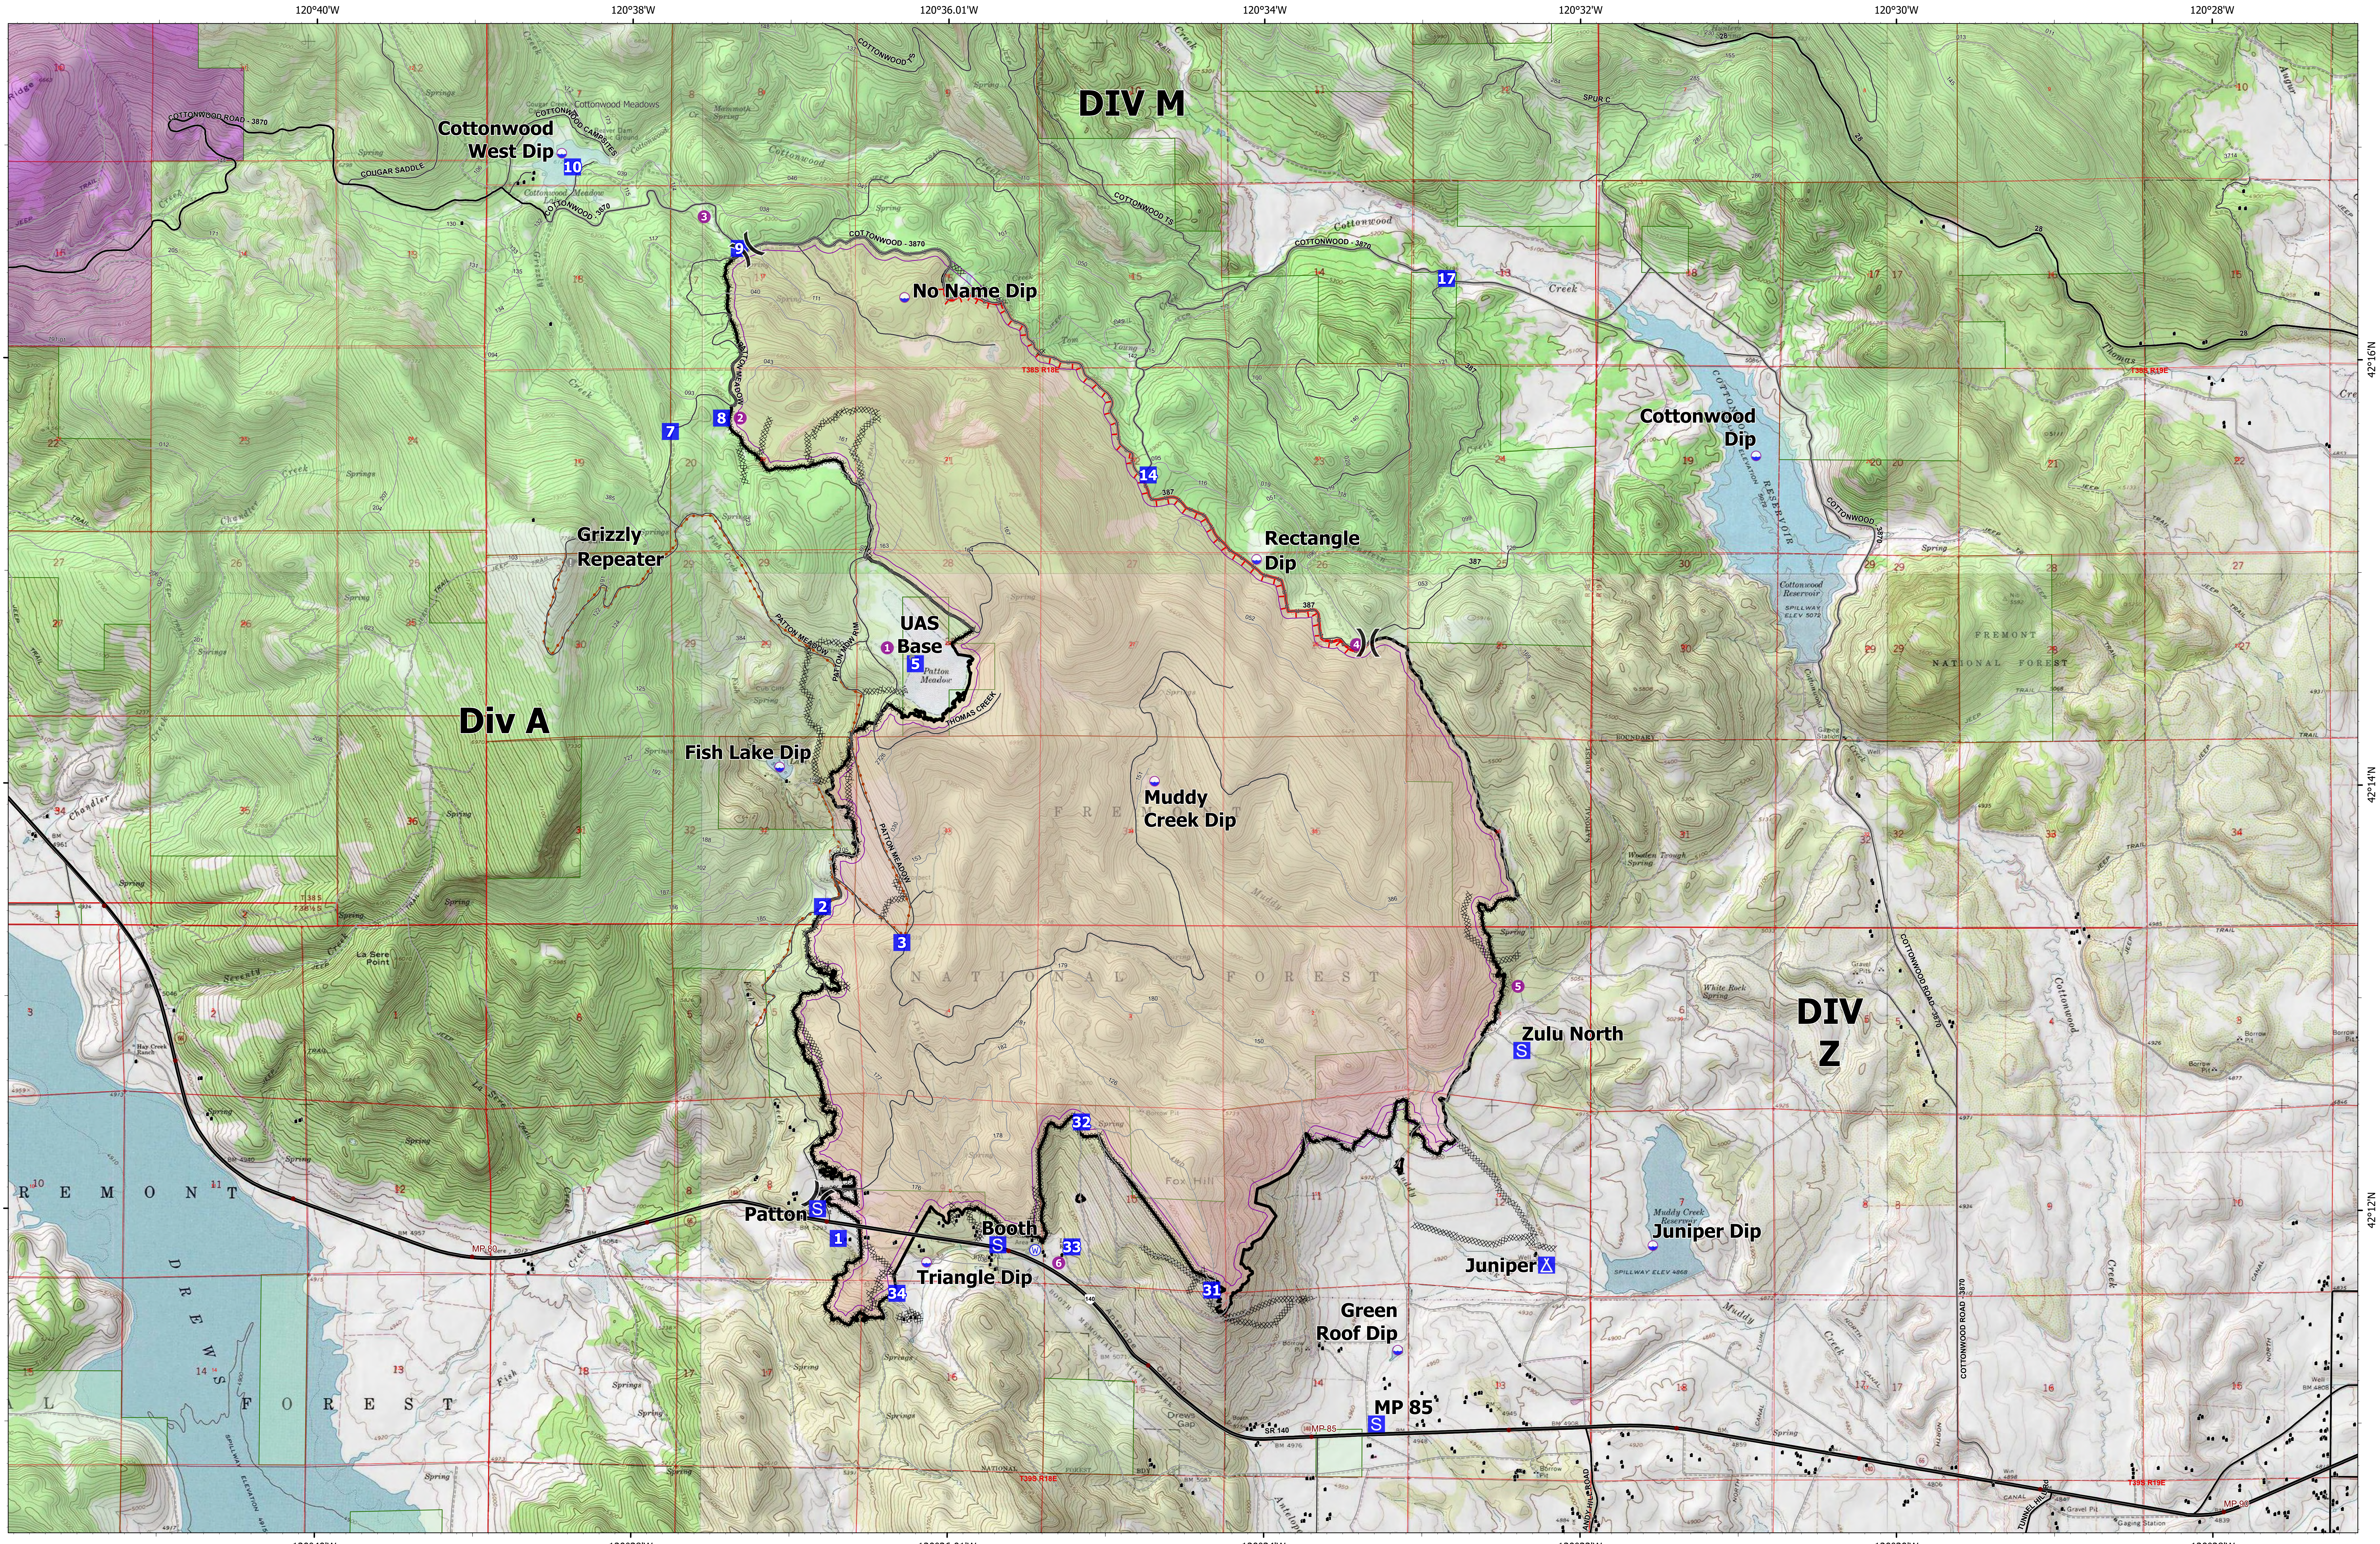

August 27, 2021

ORFWF210419

Patton Meadow

OPS Map

ODF Team 3 GIS
08/26/2021 2:05:9
Acres from IR

Fox Cpx: 9,754 acres at 08/23/21 @ 16:44 hrs
Patton Meadow: 8,930 acres
Willow Valley: 824 acres

- Fire Area
- Completed Dozer Line
- Completed Hand Line
- Completed Road as Line
- Fire Edge
- Contained Line
- Helispot
- Division Break
- Drop Point
- Camp
- Staging Area
- Value at Risk
- Other
- Water Source
- Structures
- Oregon Parks and Recreation Department
- US Forest Service
- State Boundary
- Buried Transmission Line
- Green Diamond
- 200ft Map Up Area