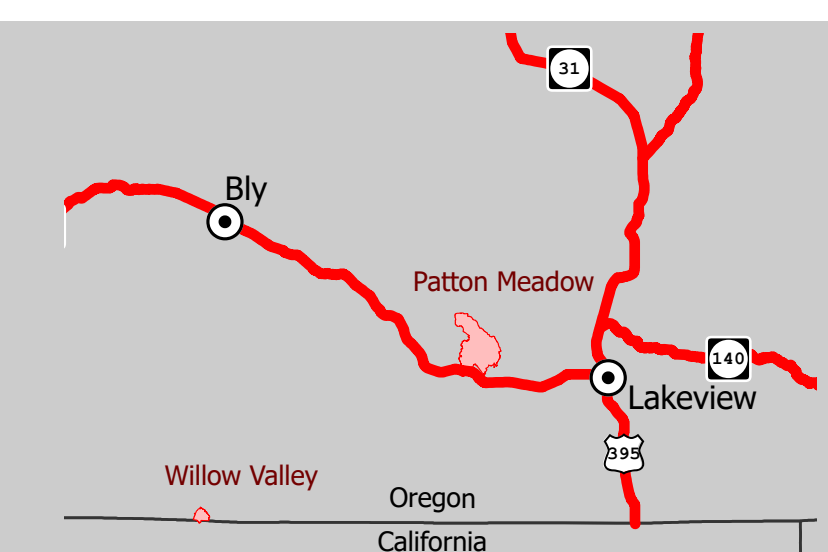

08/26/2021 2107
Acres from IR
North American 1983 Datum, Lat/Long Grid

Fox Cpx: 9,754 acres at 08/23/21 @ 16:44 hrs
Patton Meadow: 8,930 acres
Willow Valley: 824 acres

- Fire Area
- Completed Dozer Line
- Completed Hand Line
- Completed Road as Line
- Fire Edge
- Contained Line
- Interstate; Highway
- Paved
- All weather
- Mainline Rd
- State Boundary
- Oregon Department of State Lands

- Oregon Parks and Recreation Department
- US Bureau of Land Management
- US Forest Service
- Other Federal Lands