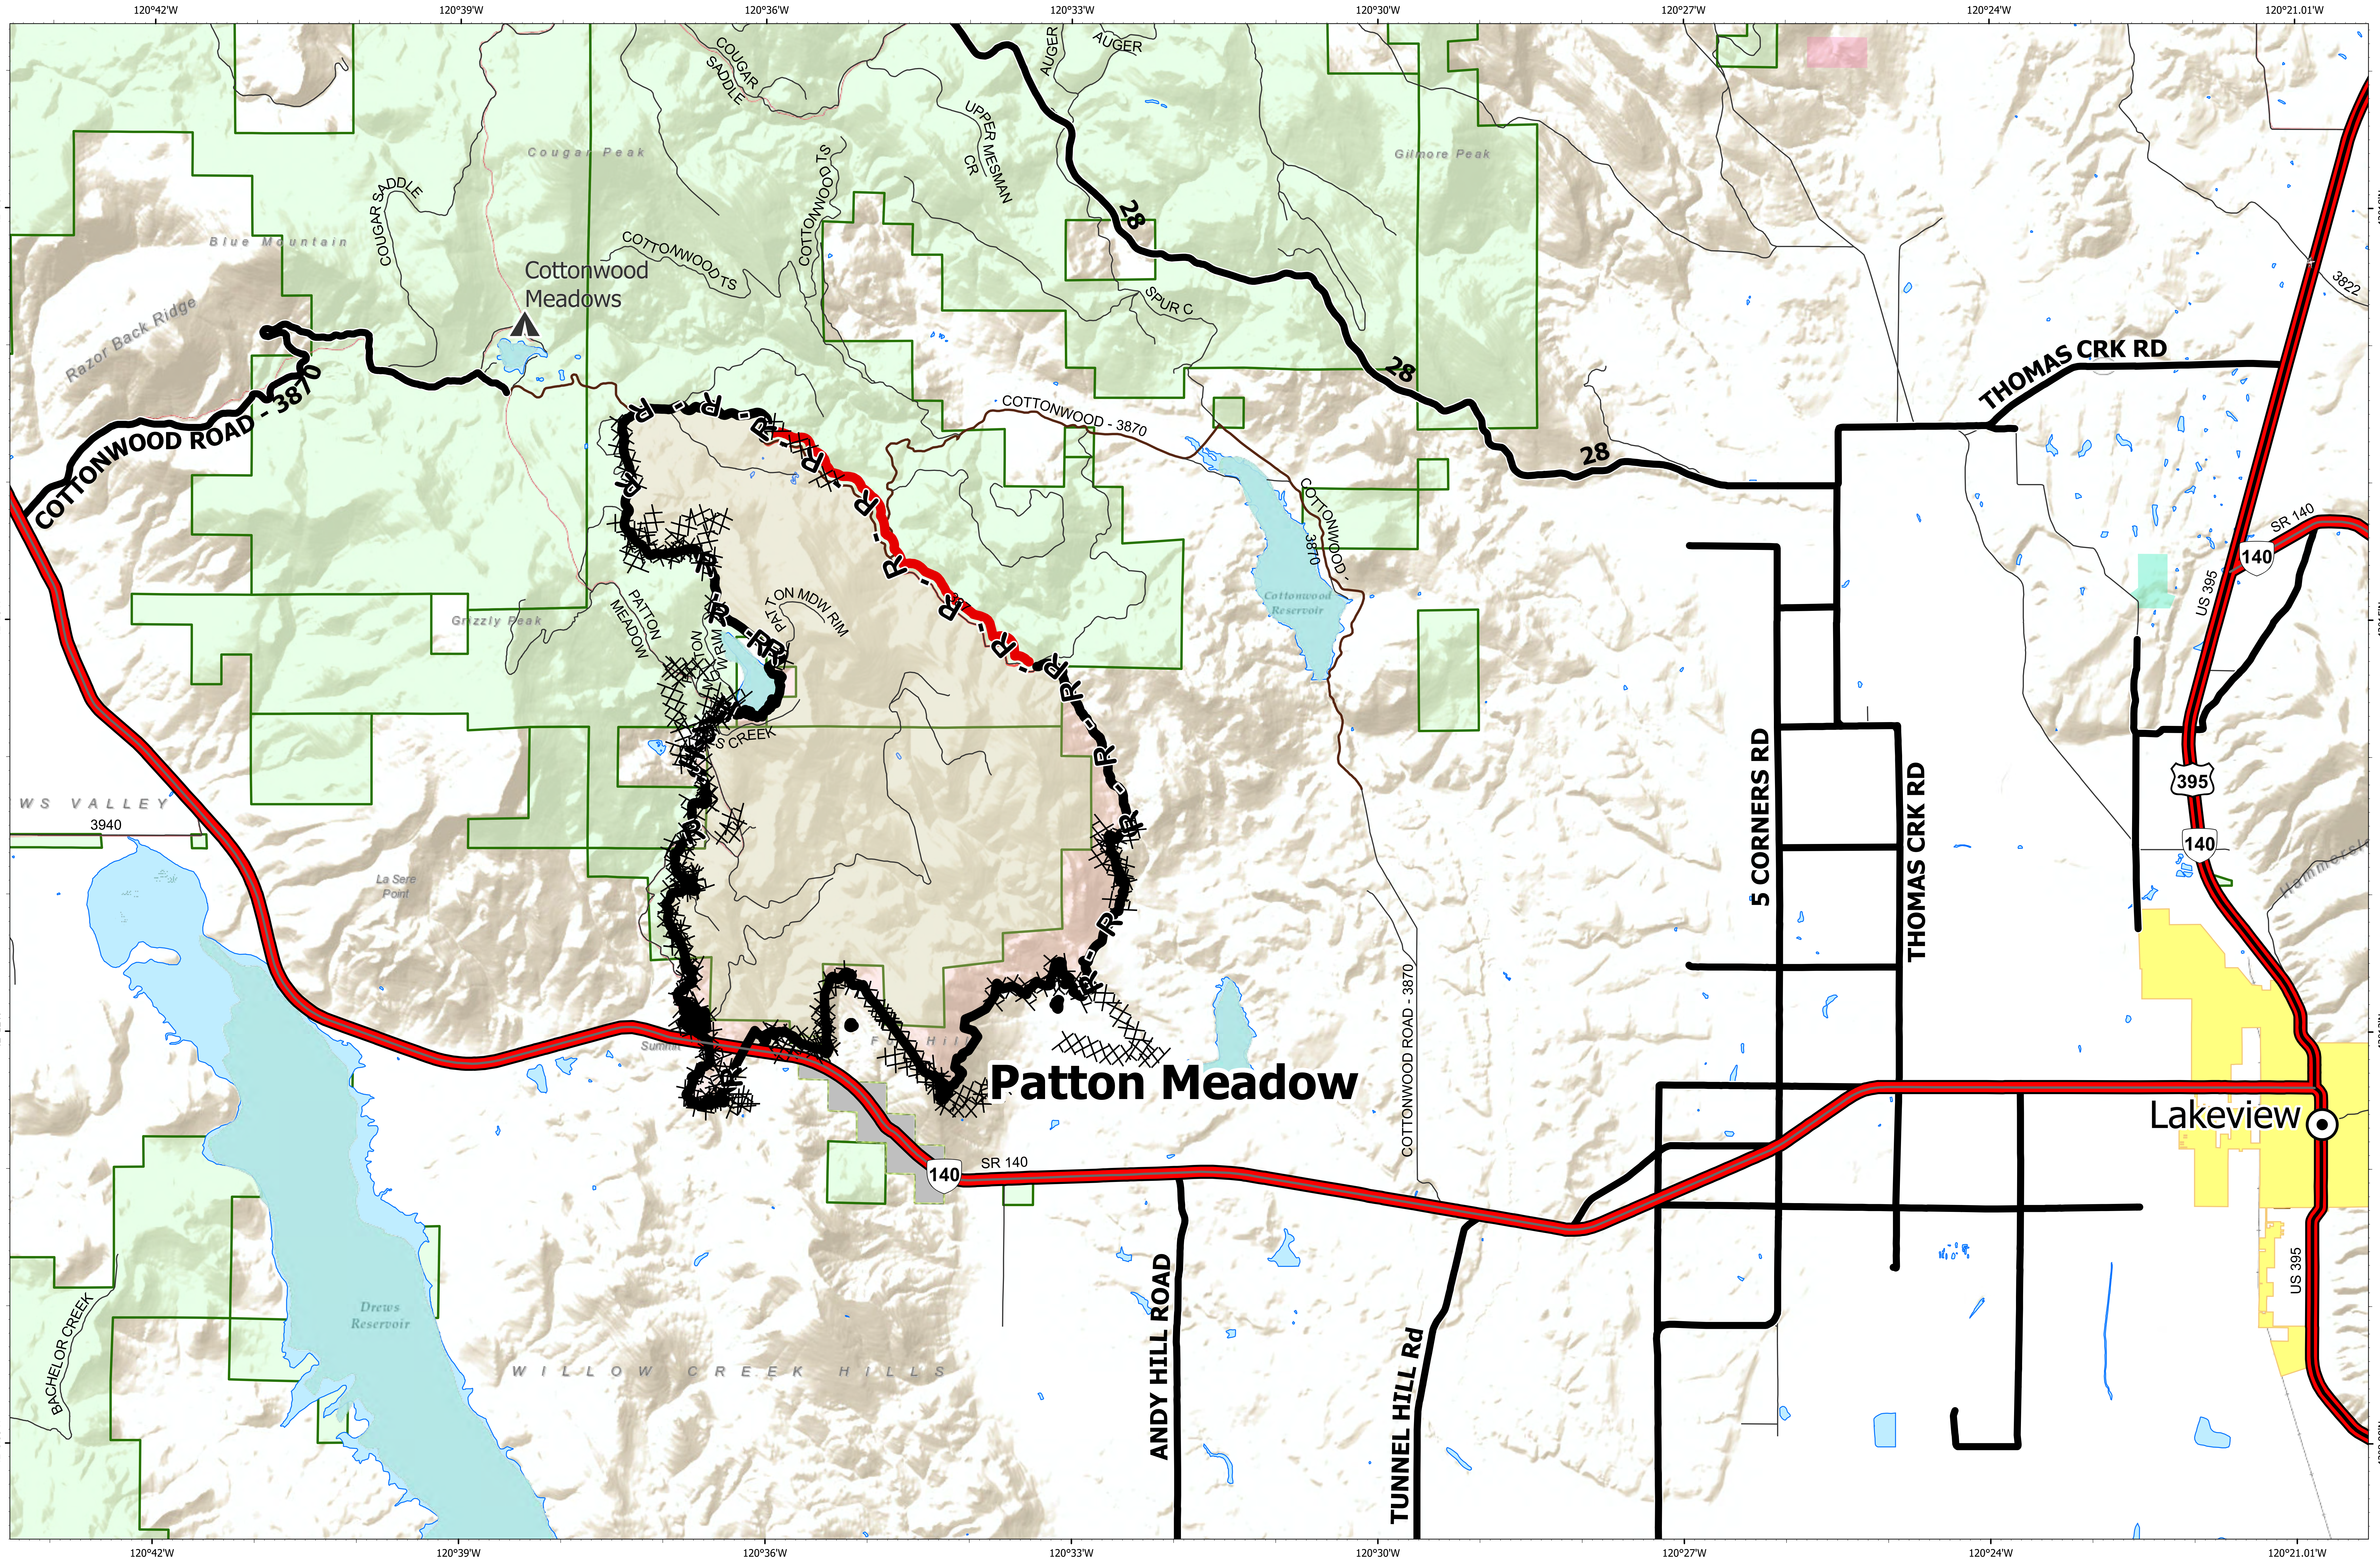

# Information Map

# Fox Complex

Patton Meadow Fire

August 27, 2021

August 27, 2021

Fox Complex

Information Map

## Patton Meadow

## Lakeview

08/26/2021 2107  
Acres from IR  
North American 1983 Datum, Lat/Long Grid

Fox Cpx: 9,754 acres at 08/23/21 @ 16:44 hrs  
Patton Meadow: 8,930 acres  
Willow Valley: 824 acres

- Fire Area
- Completed Dozer Line
- Completed Hand Line
- Completed Road as Line
- Fire Edge
- Contained Line
- Interstate; Highway
- Paved
- All weather
- Mainline Rd
- State Boundary
- Oregon Department of State Lands